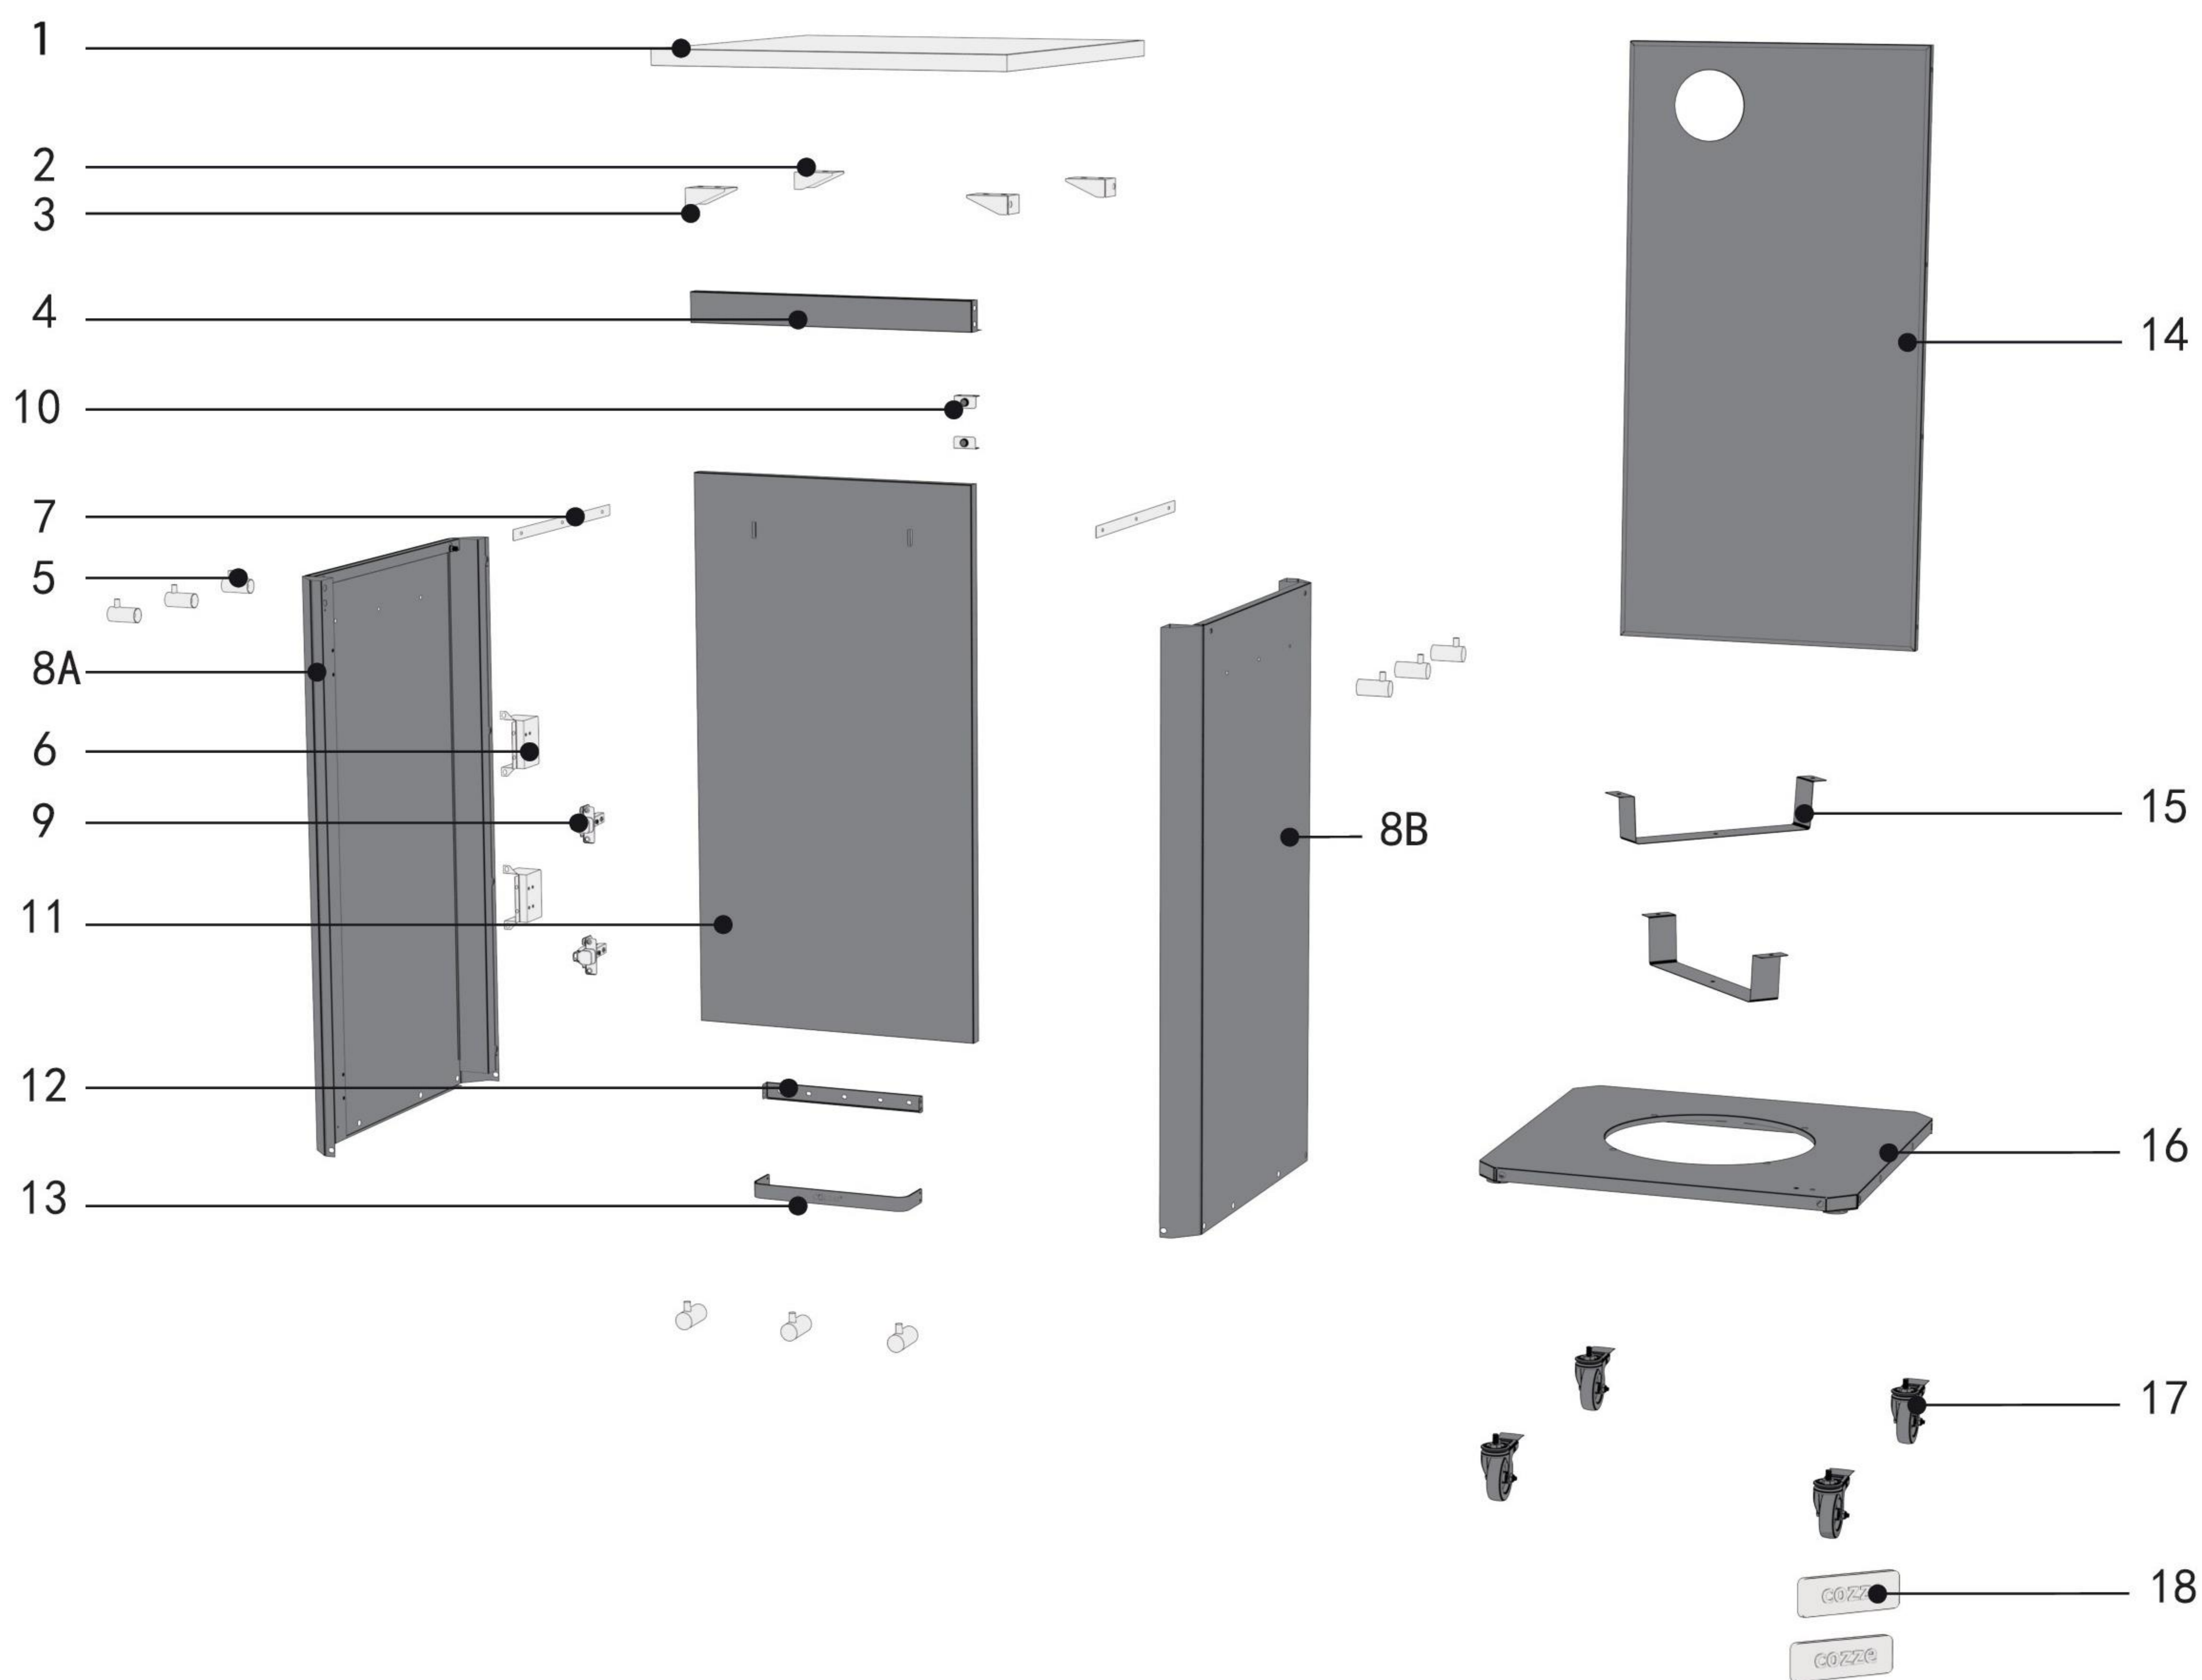

ASSEMBLY INSTRUCTIONS FOR OUTDOOR KITCHEN 60

FIND A VIDEO ON HOW TO
ASSEMBLE THE OUTDOOR KITCHEN AT
[COZZEBBQ.COM/ASSEMBLY](https://cozzebbq.com/assembly)

cozze[®]

1		1pc.	7		2pcs.
2		2pcs.	8A		1pc.
3		2pcs.	8B		1pc.
4		1pc.	9		2pcs.
5		9pcs.	10		2pcs.
6		2pcs.	11		1pc.

12		1pc.	16		1pc.
13		1pc.	17		4pcs.
14		1pc.	18		2pcs.
15		2pcs.			

B	M6X12 	13pcs.	E	M6 	1pc.
A	M6X30 	4pcs.	D	M4X16 	2pcs.
I	M4X8-SS 	30pcs.	F	M6X12-SS 	8pcs.
J	M6X16 	8pcs.	L	M4X8 	15pcs.

(Included)