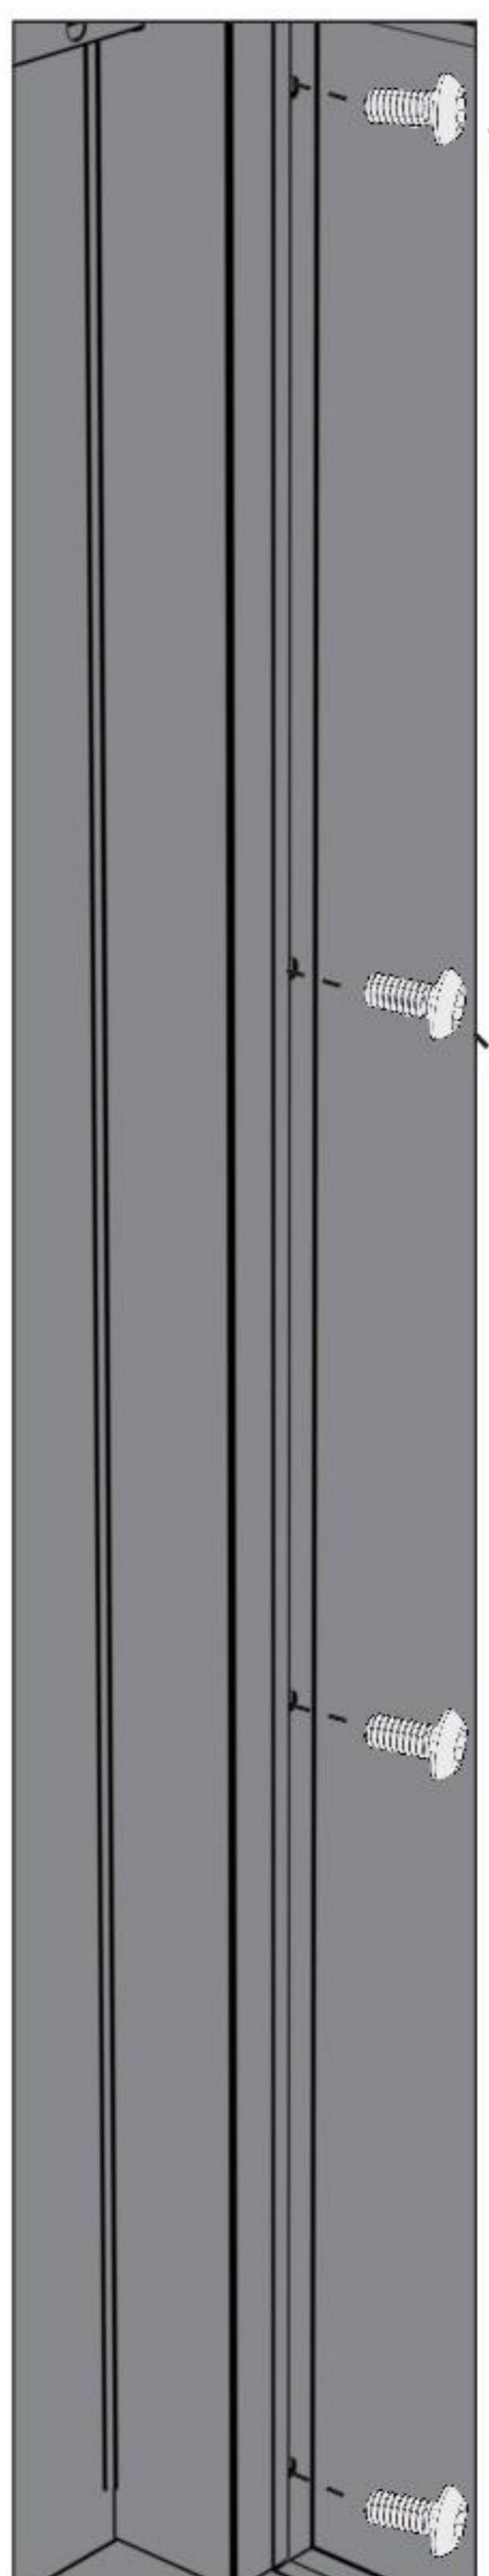

L	M4X8 	8pcs.

12