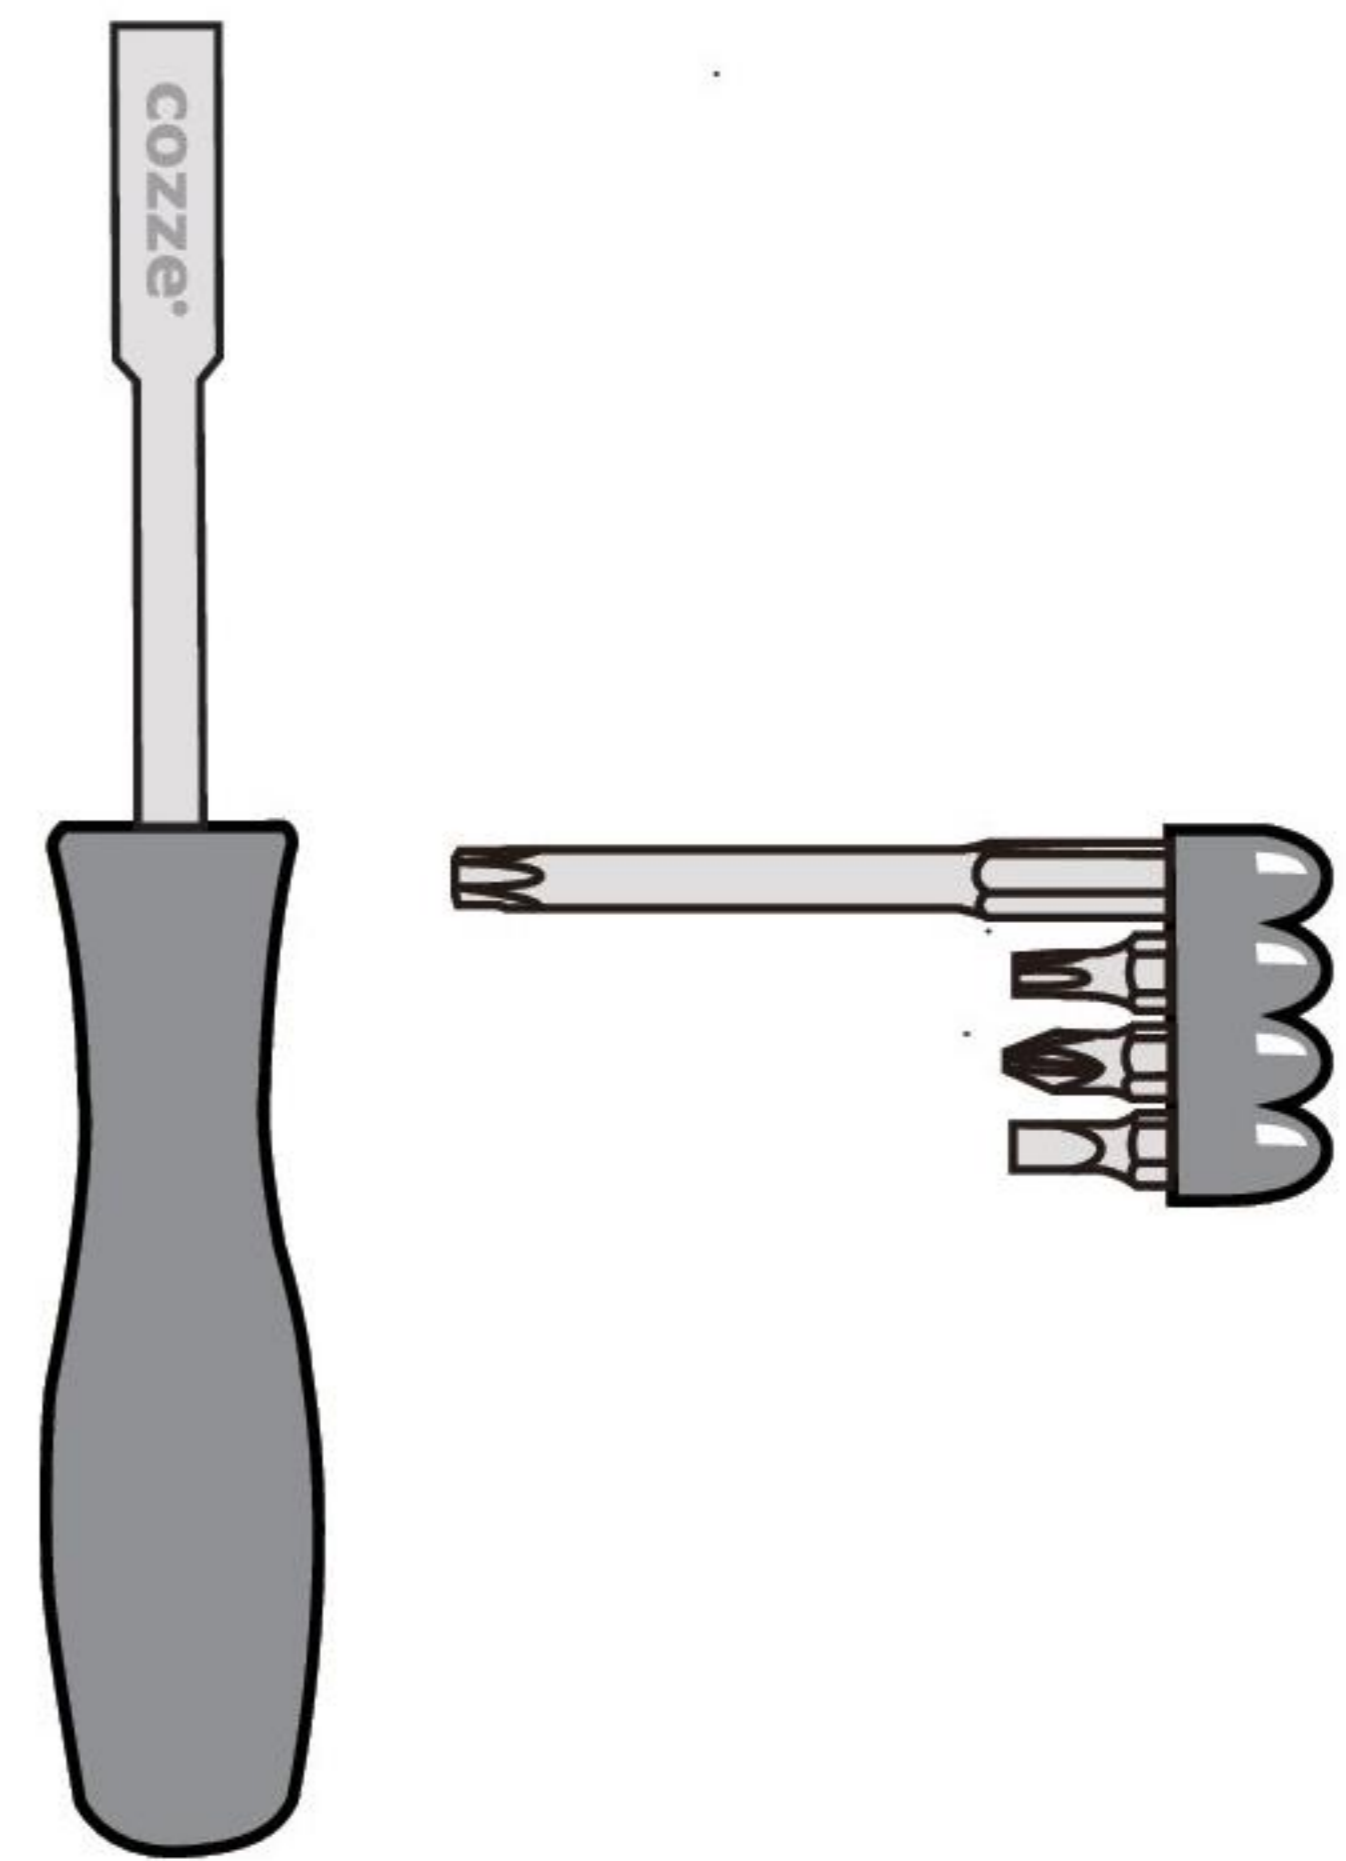

B	M6X12 	16pcs.	C	M4X8-TT 	8pcs.
A	M6X30 	4pcs.	D	M6X11-SS 	4pcs.
I	M6X16 	8pcs.	F	M6X40 	2pcs.
J	M4X8-SS 	6pcs.	L	M4X8 	8pcs.

(Included)