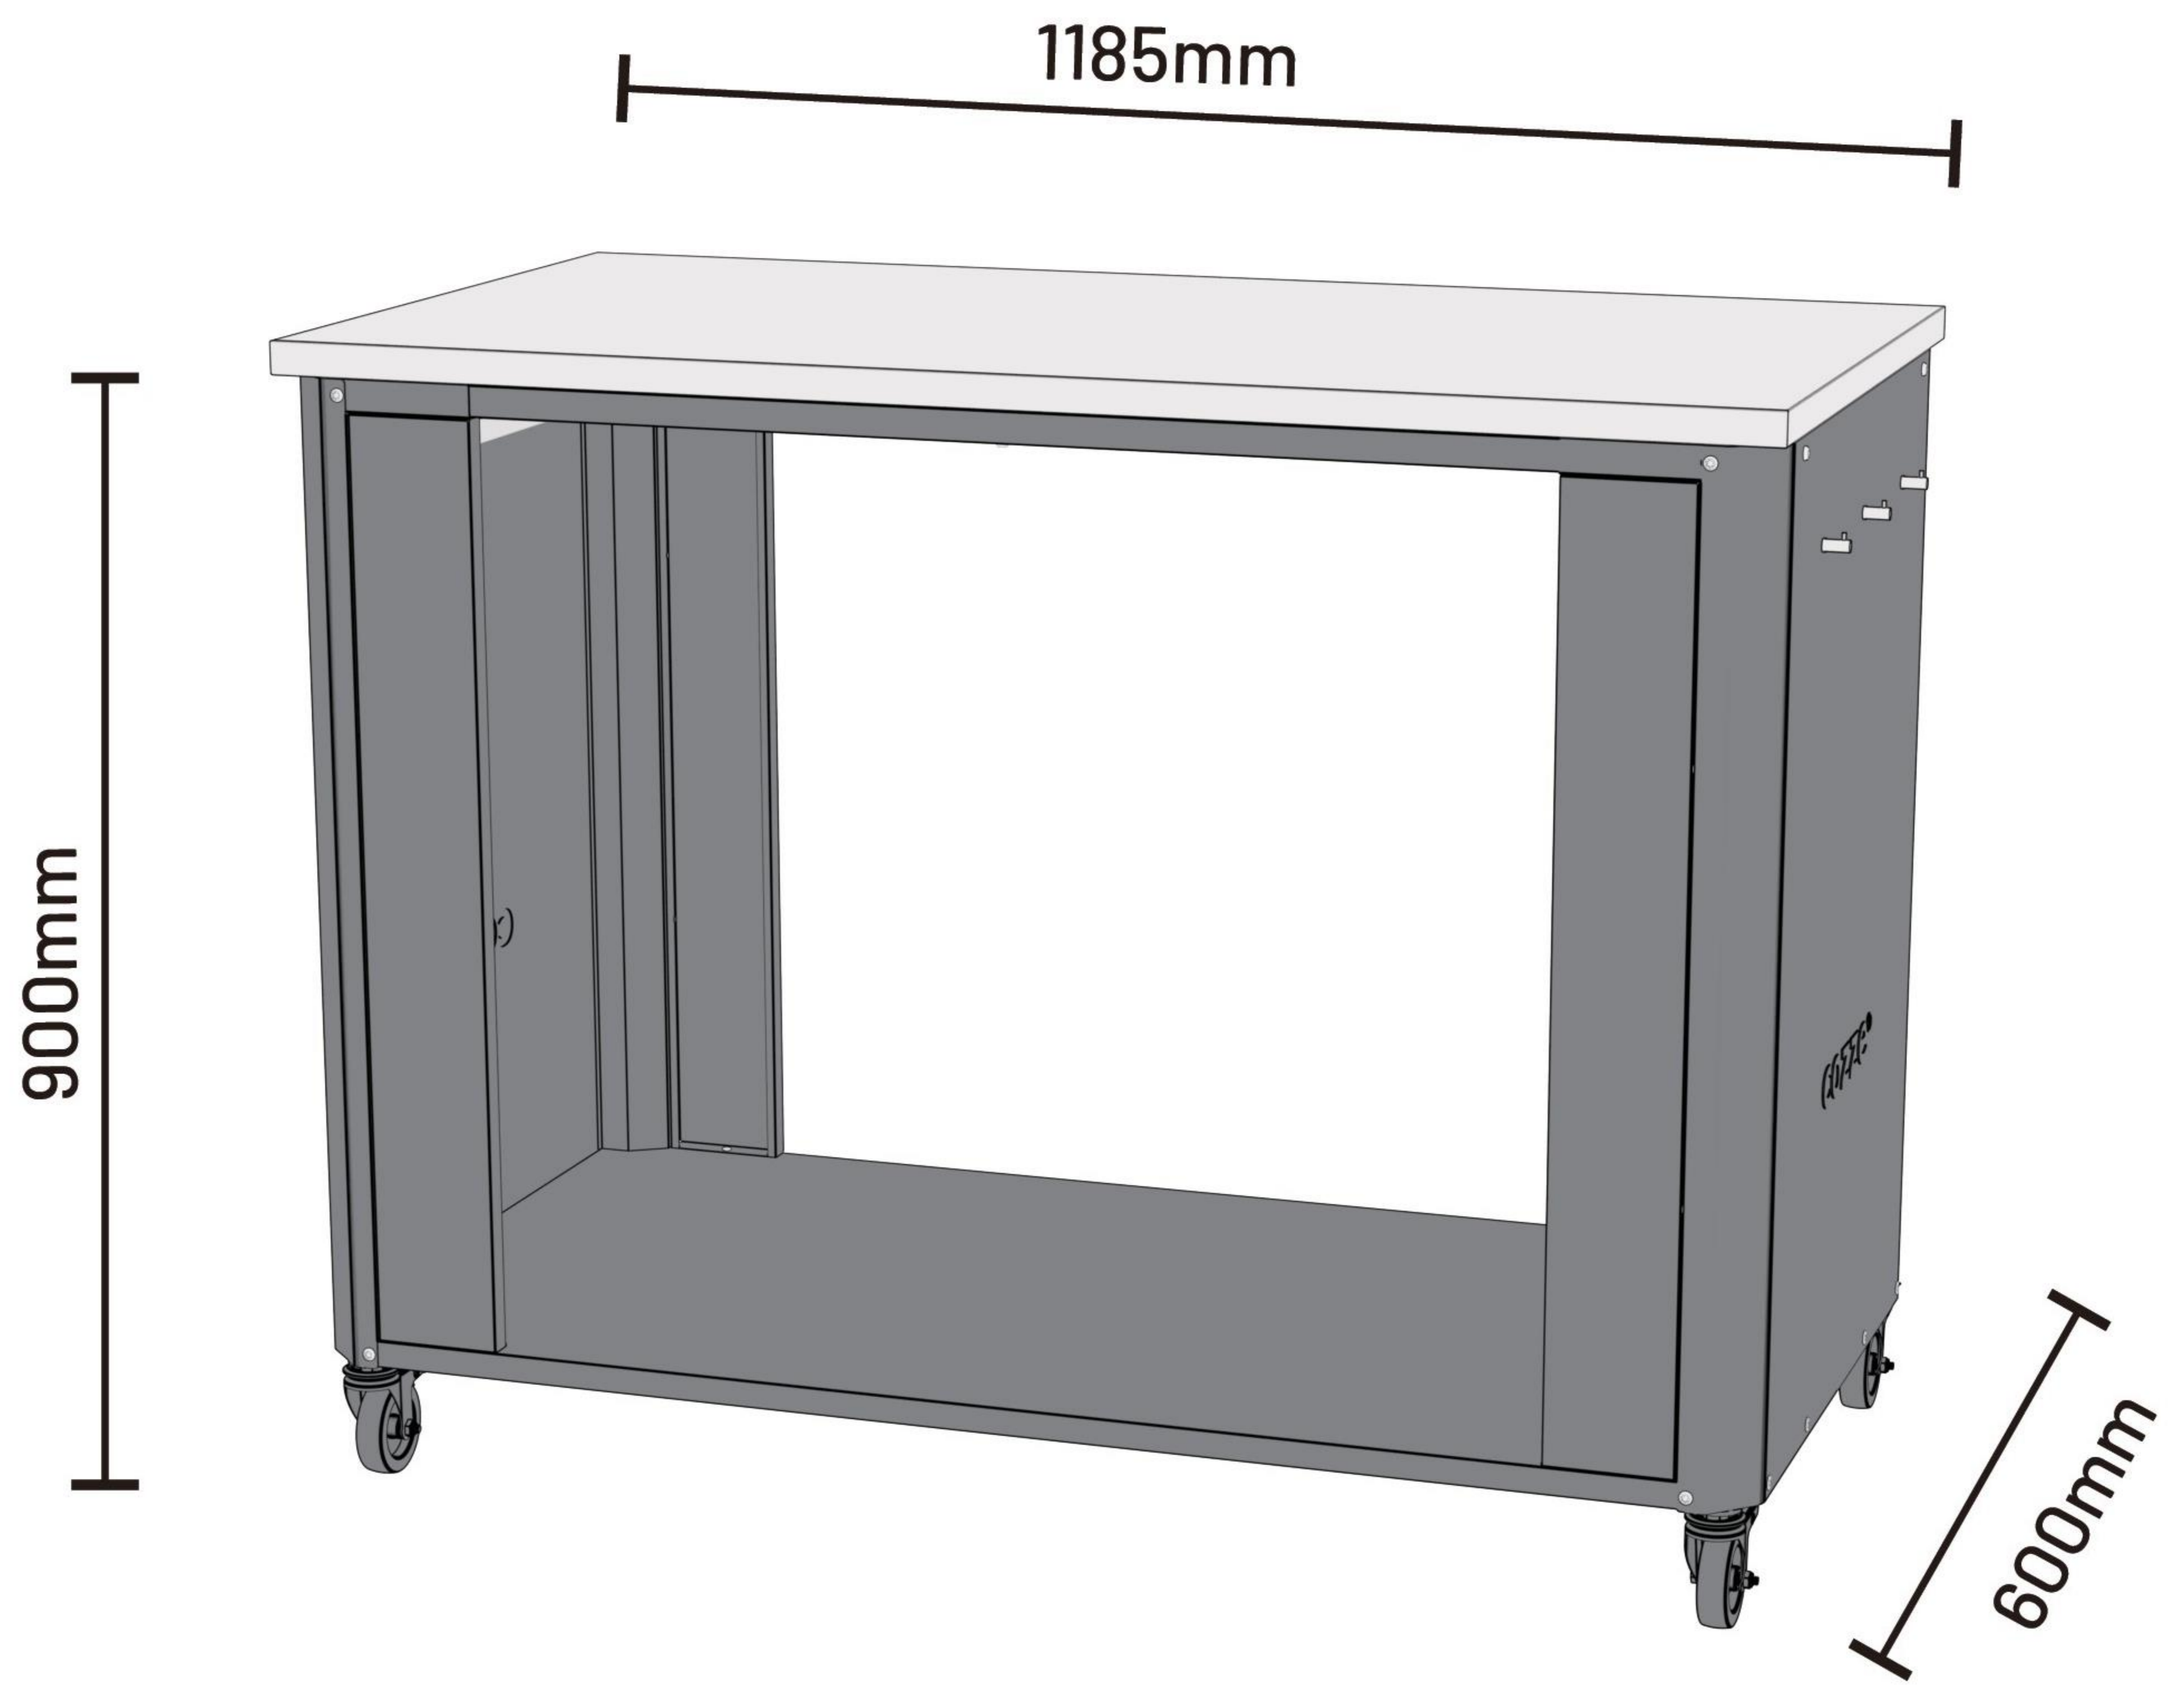

90535

ASSEMBLY INSTRUCTIONS FOR OUTDOOR KITCHEN 115

COLINES
BY COZZE

FIND A VIDEO ON HOW TO
ASSEMBLE THE OUTDOOR KITCHEN AT
[COZZEBBQ.COM/ASSEMBLY](https://cozzebbq.com/assembly)

cozze®

1		1pc.	6		2pcs.
2		2pcs.	7		6pcs.
3		2pcs.	8		4pcs.
4		2pcs.	9		1pc.
5		2pcs.	10		4pcs.

B	M6X12 	16pcs.	C	M4X8-TT 	8pcs.
A	M6X30 	4pcs.	D	M6X11-SS 	4pcs.
I	M6X16 	8pcs.	F	M6X40 	2pcs.
J	M4X8-SS 	6pcs.	L	M4X8 	8pcs.

(Included)

B	M6X12 	2pcs.
---	--	-------

I	M6X16 	4pcs.
---	--	-------

3

	M6X12	
B		2pcs.