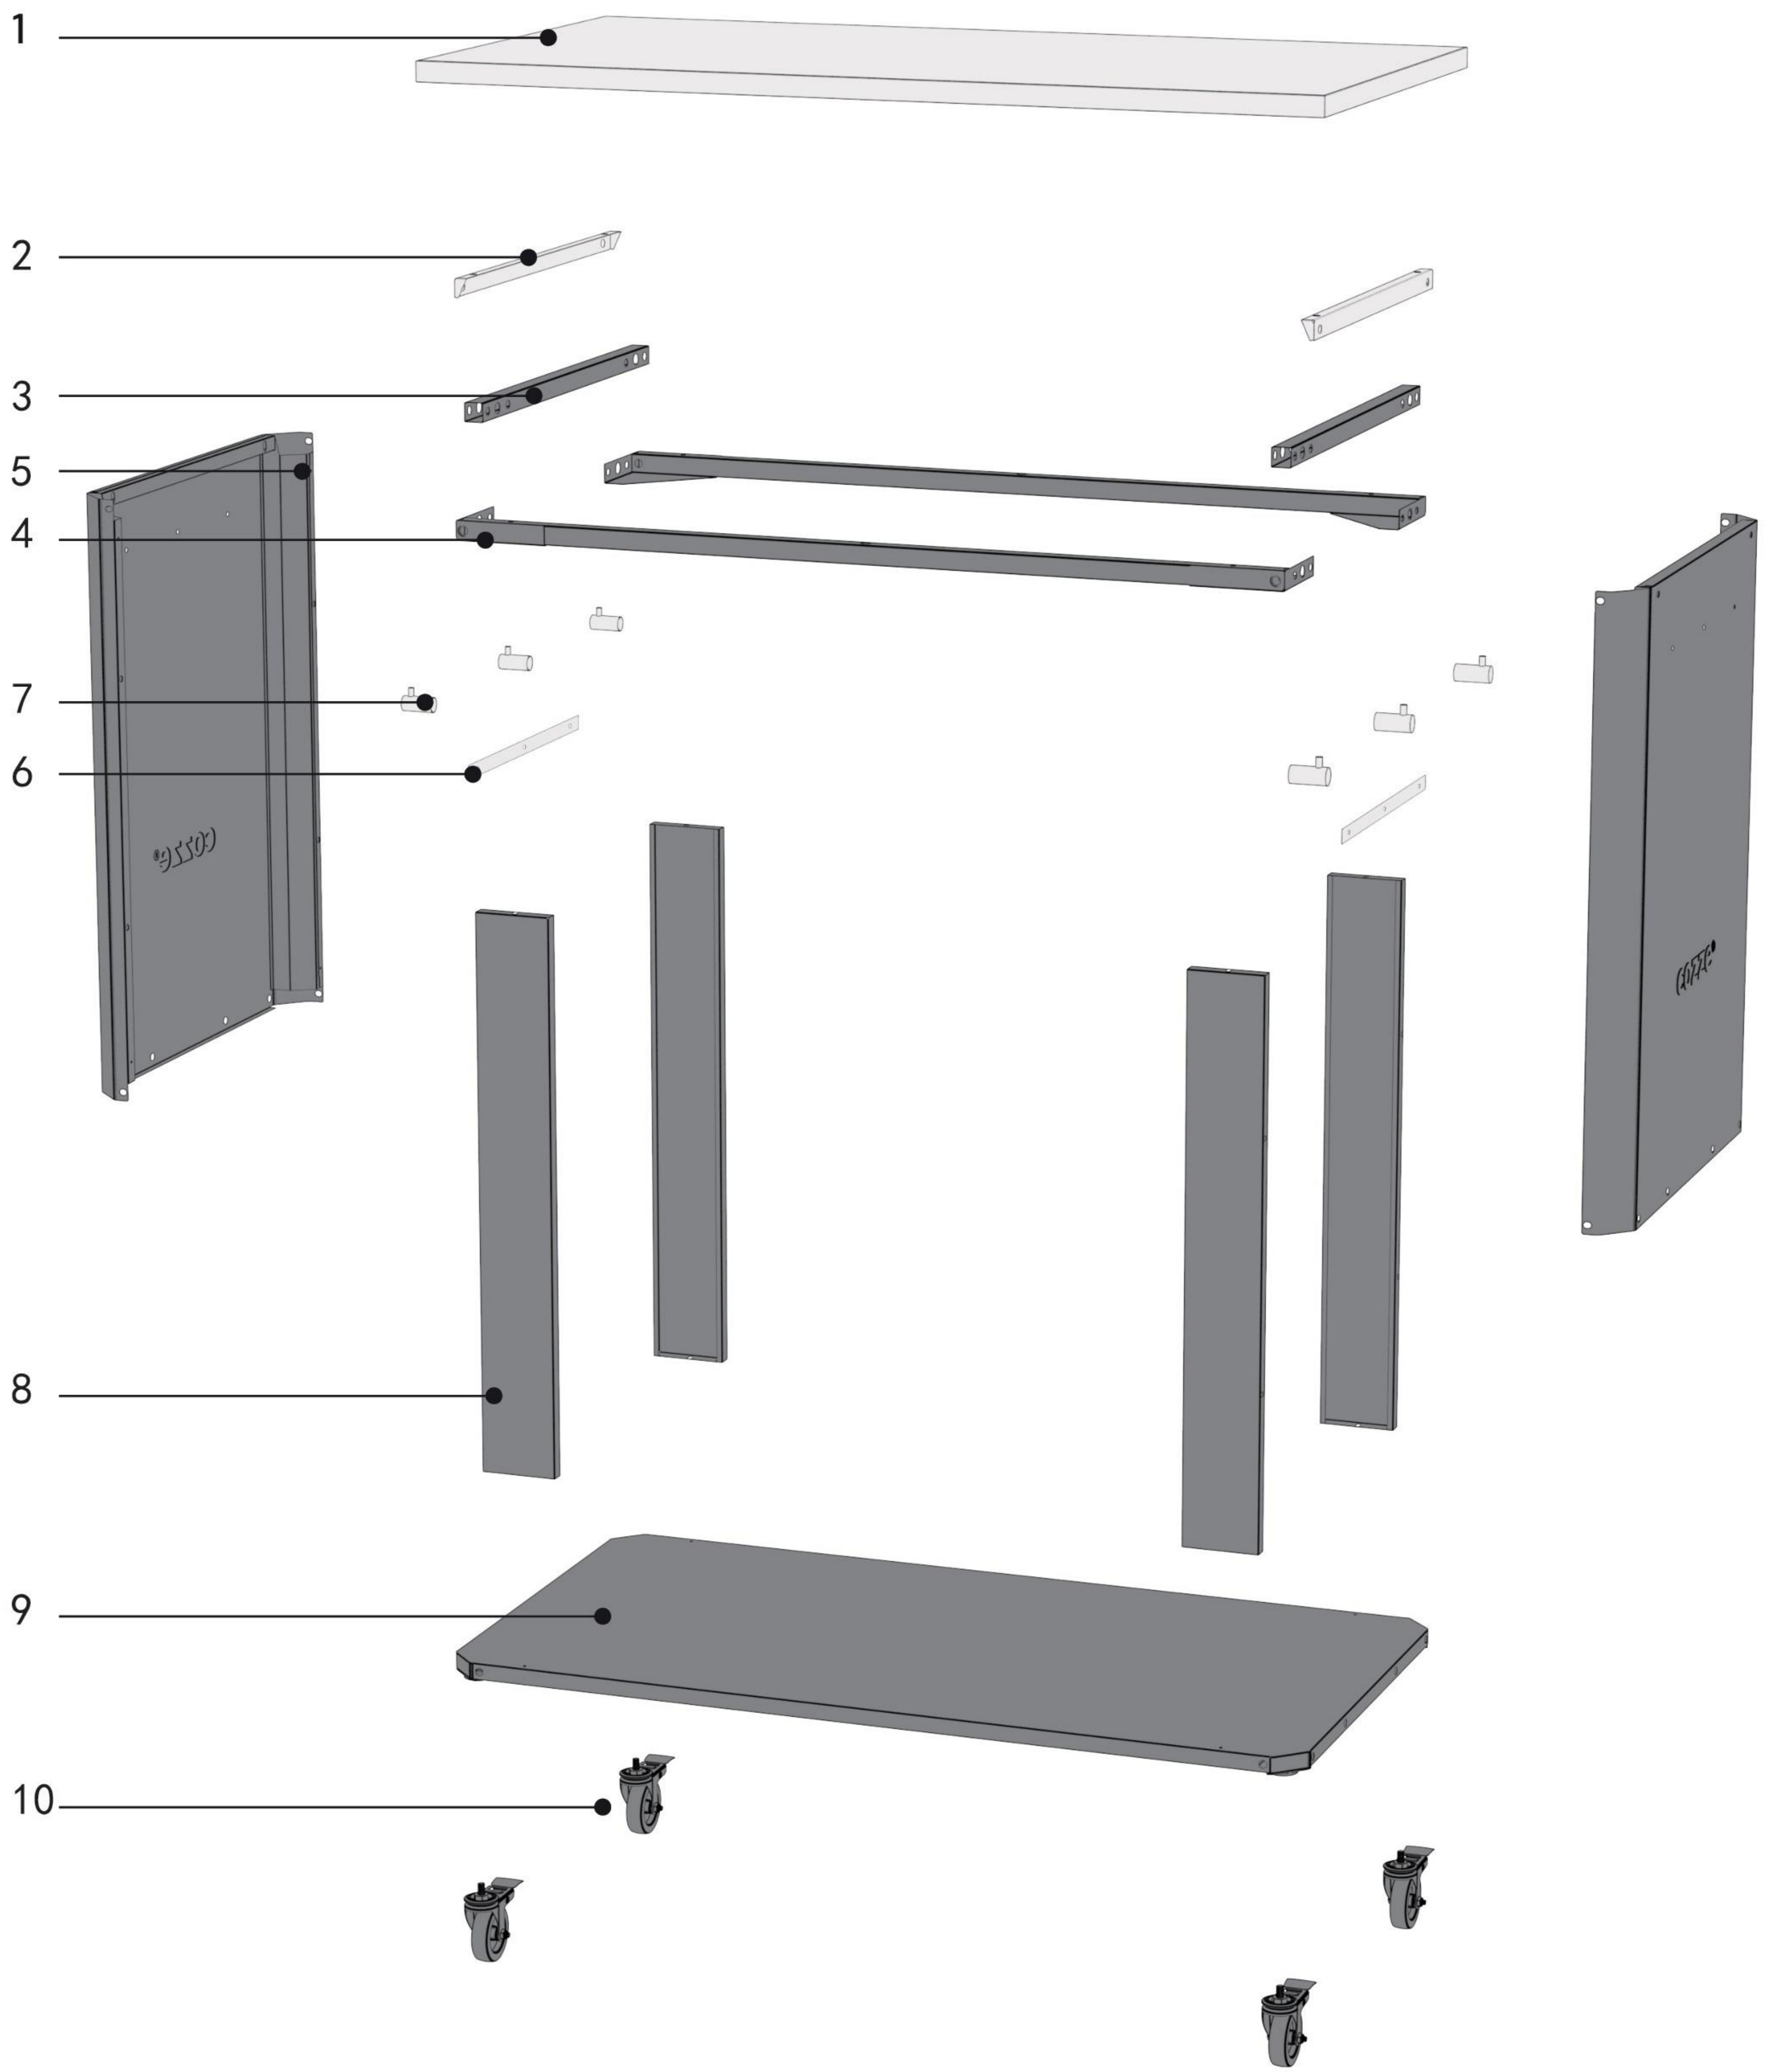

90535

ASSEMBLY INSTRUCTIONS FOR OUTDOOR KITCHEN 115

COLINES
BY COZZE

FIND A VIDEO ON HOW TO
ASSEMBLE THE OUTDOOR KITCHEN AT
[COZZEBBQ.COM/ASSEMBLY](https://cozzebbq.com/assembly)

cozze®

1		1pc.	6		2pcs.
2		2pcs.	7		6pcs.
3		2pcs.	8		4pcs.
4		2pcs.	9		1pc.
5		2pcs.	10		4pcs.