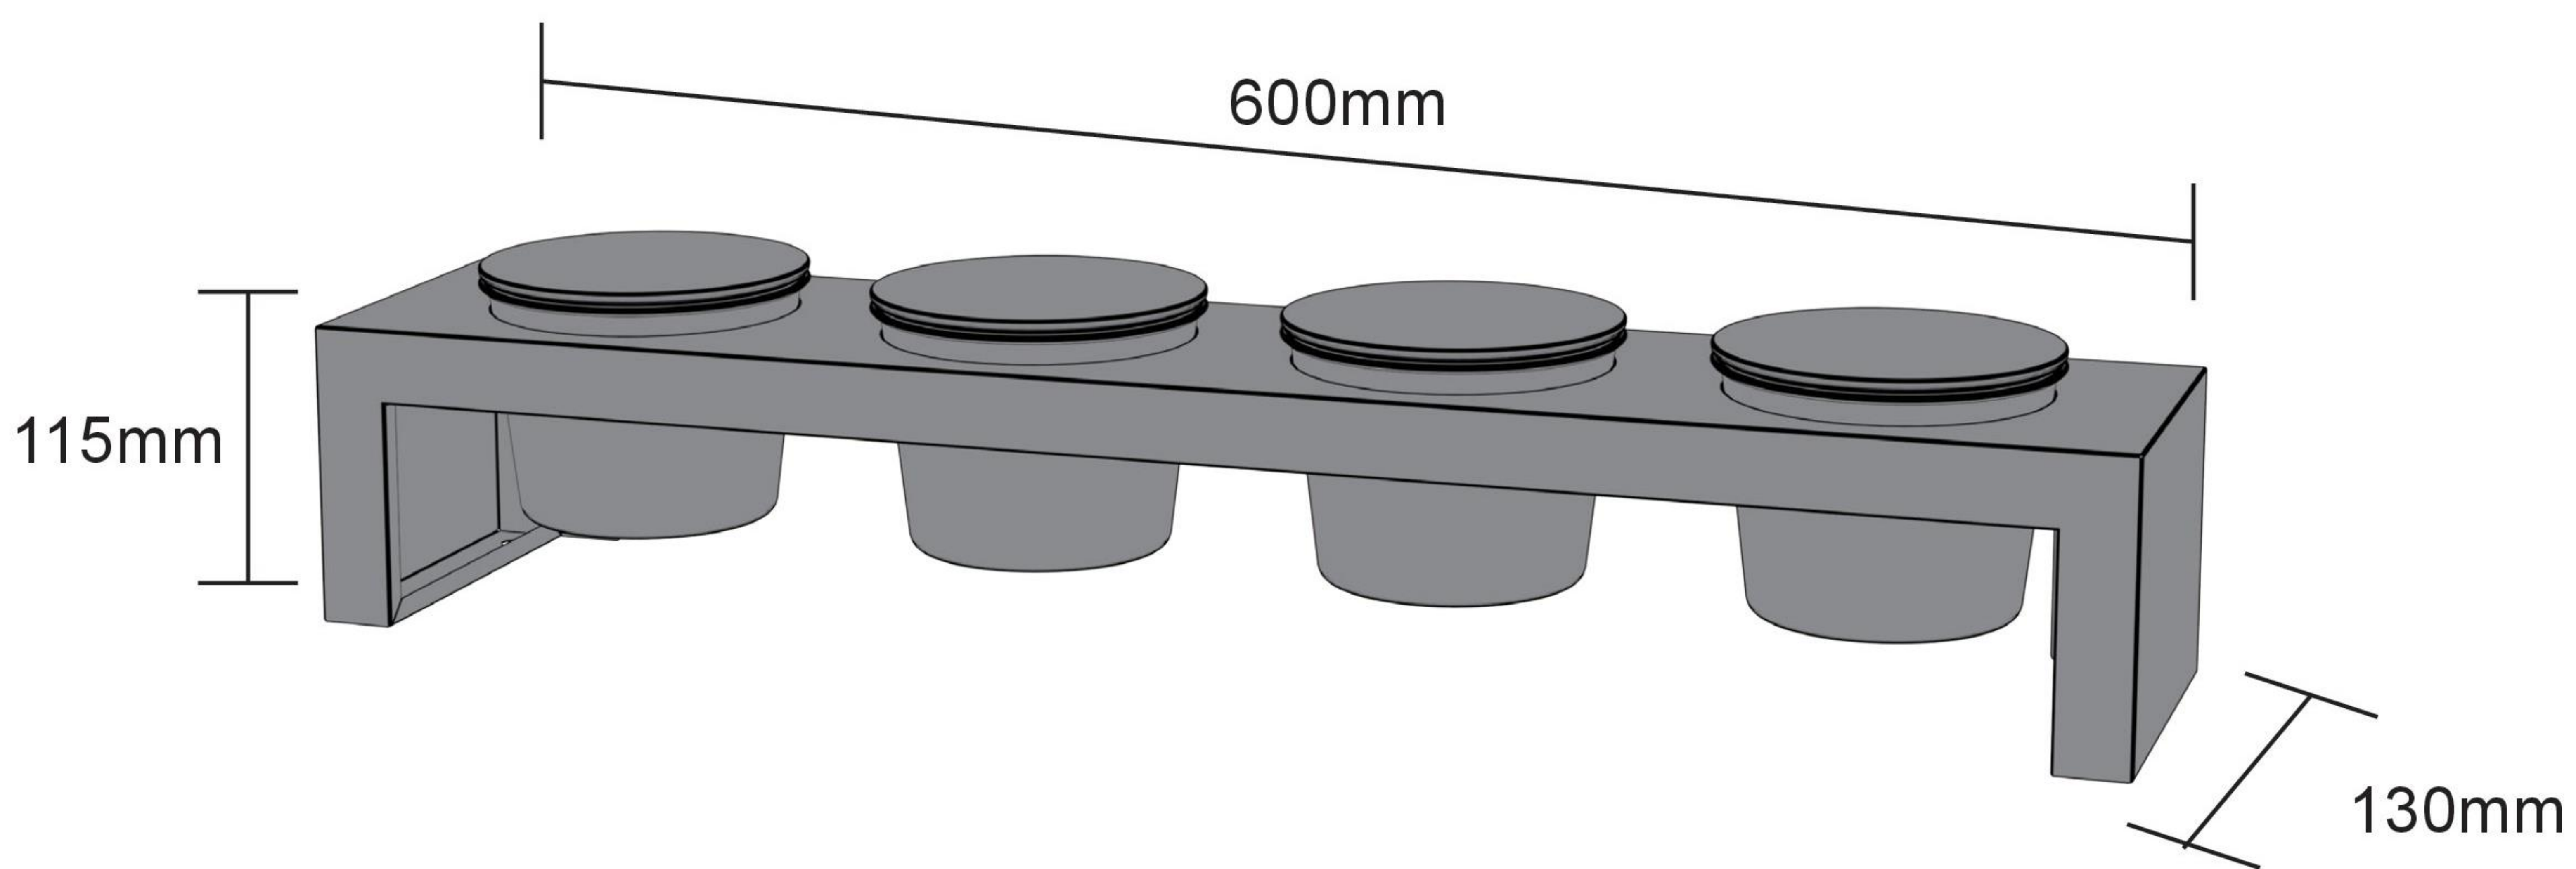

# ASSEMBLY INSTRUCTIONS FOR TOPPING STATION

OUTSTANDING DANISH DESIGN

cozze®

1		4pcs.	3		1pc.
2		4pcs.	4		2pcs.

4		2pcs.	5		2pcs.
	M6X16 	2pcs.		M6X40 	2pcs.
	M6X30 	2pcs.			

(Included)

1

2