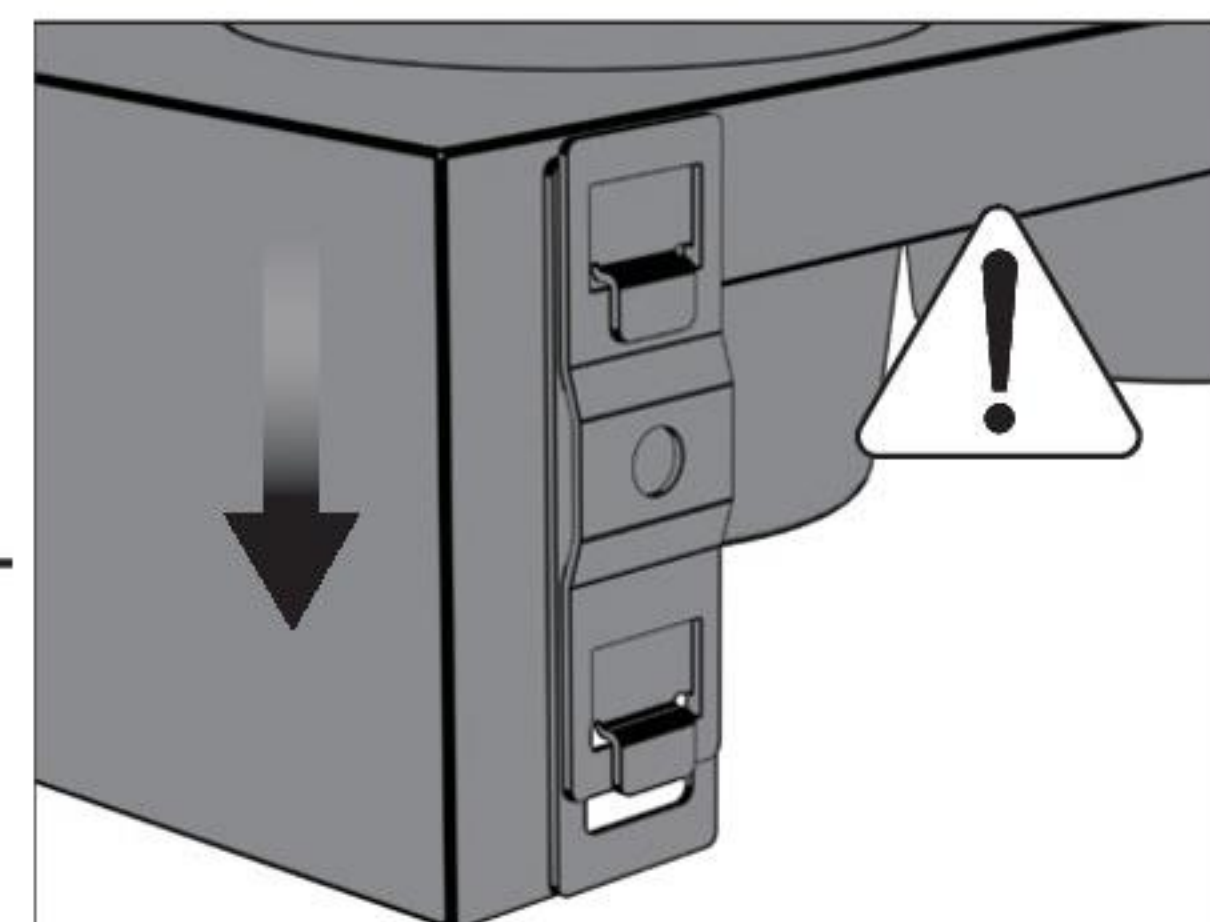

# OPTION 3

7

COZZE® ELEMENT  
tabletop and cabinet

8

M6X30

2pcs.