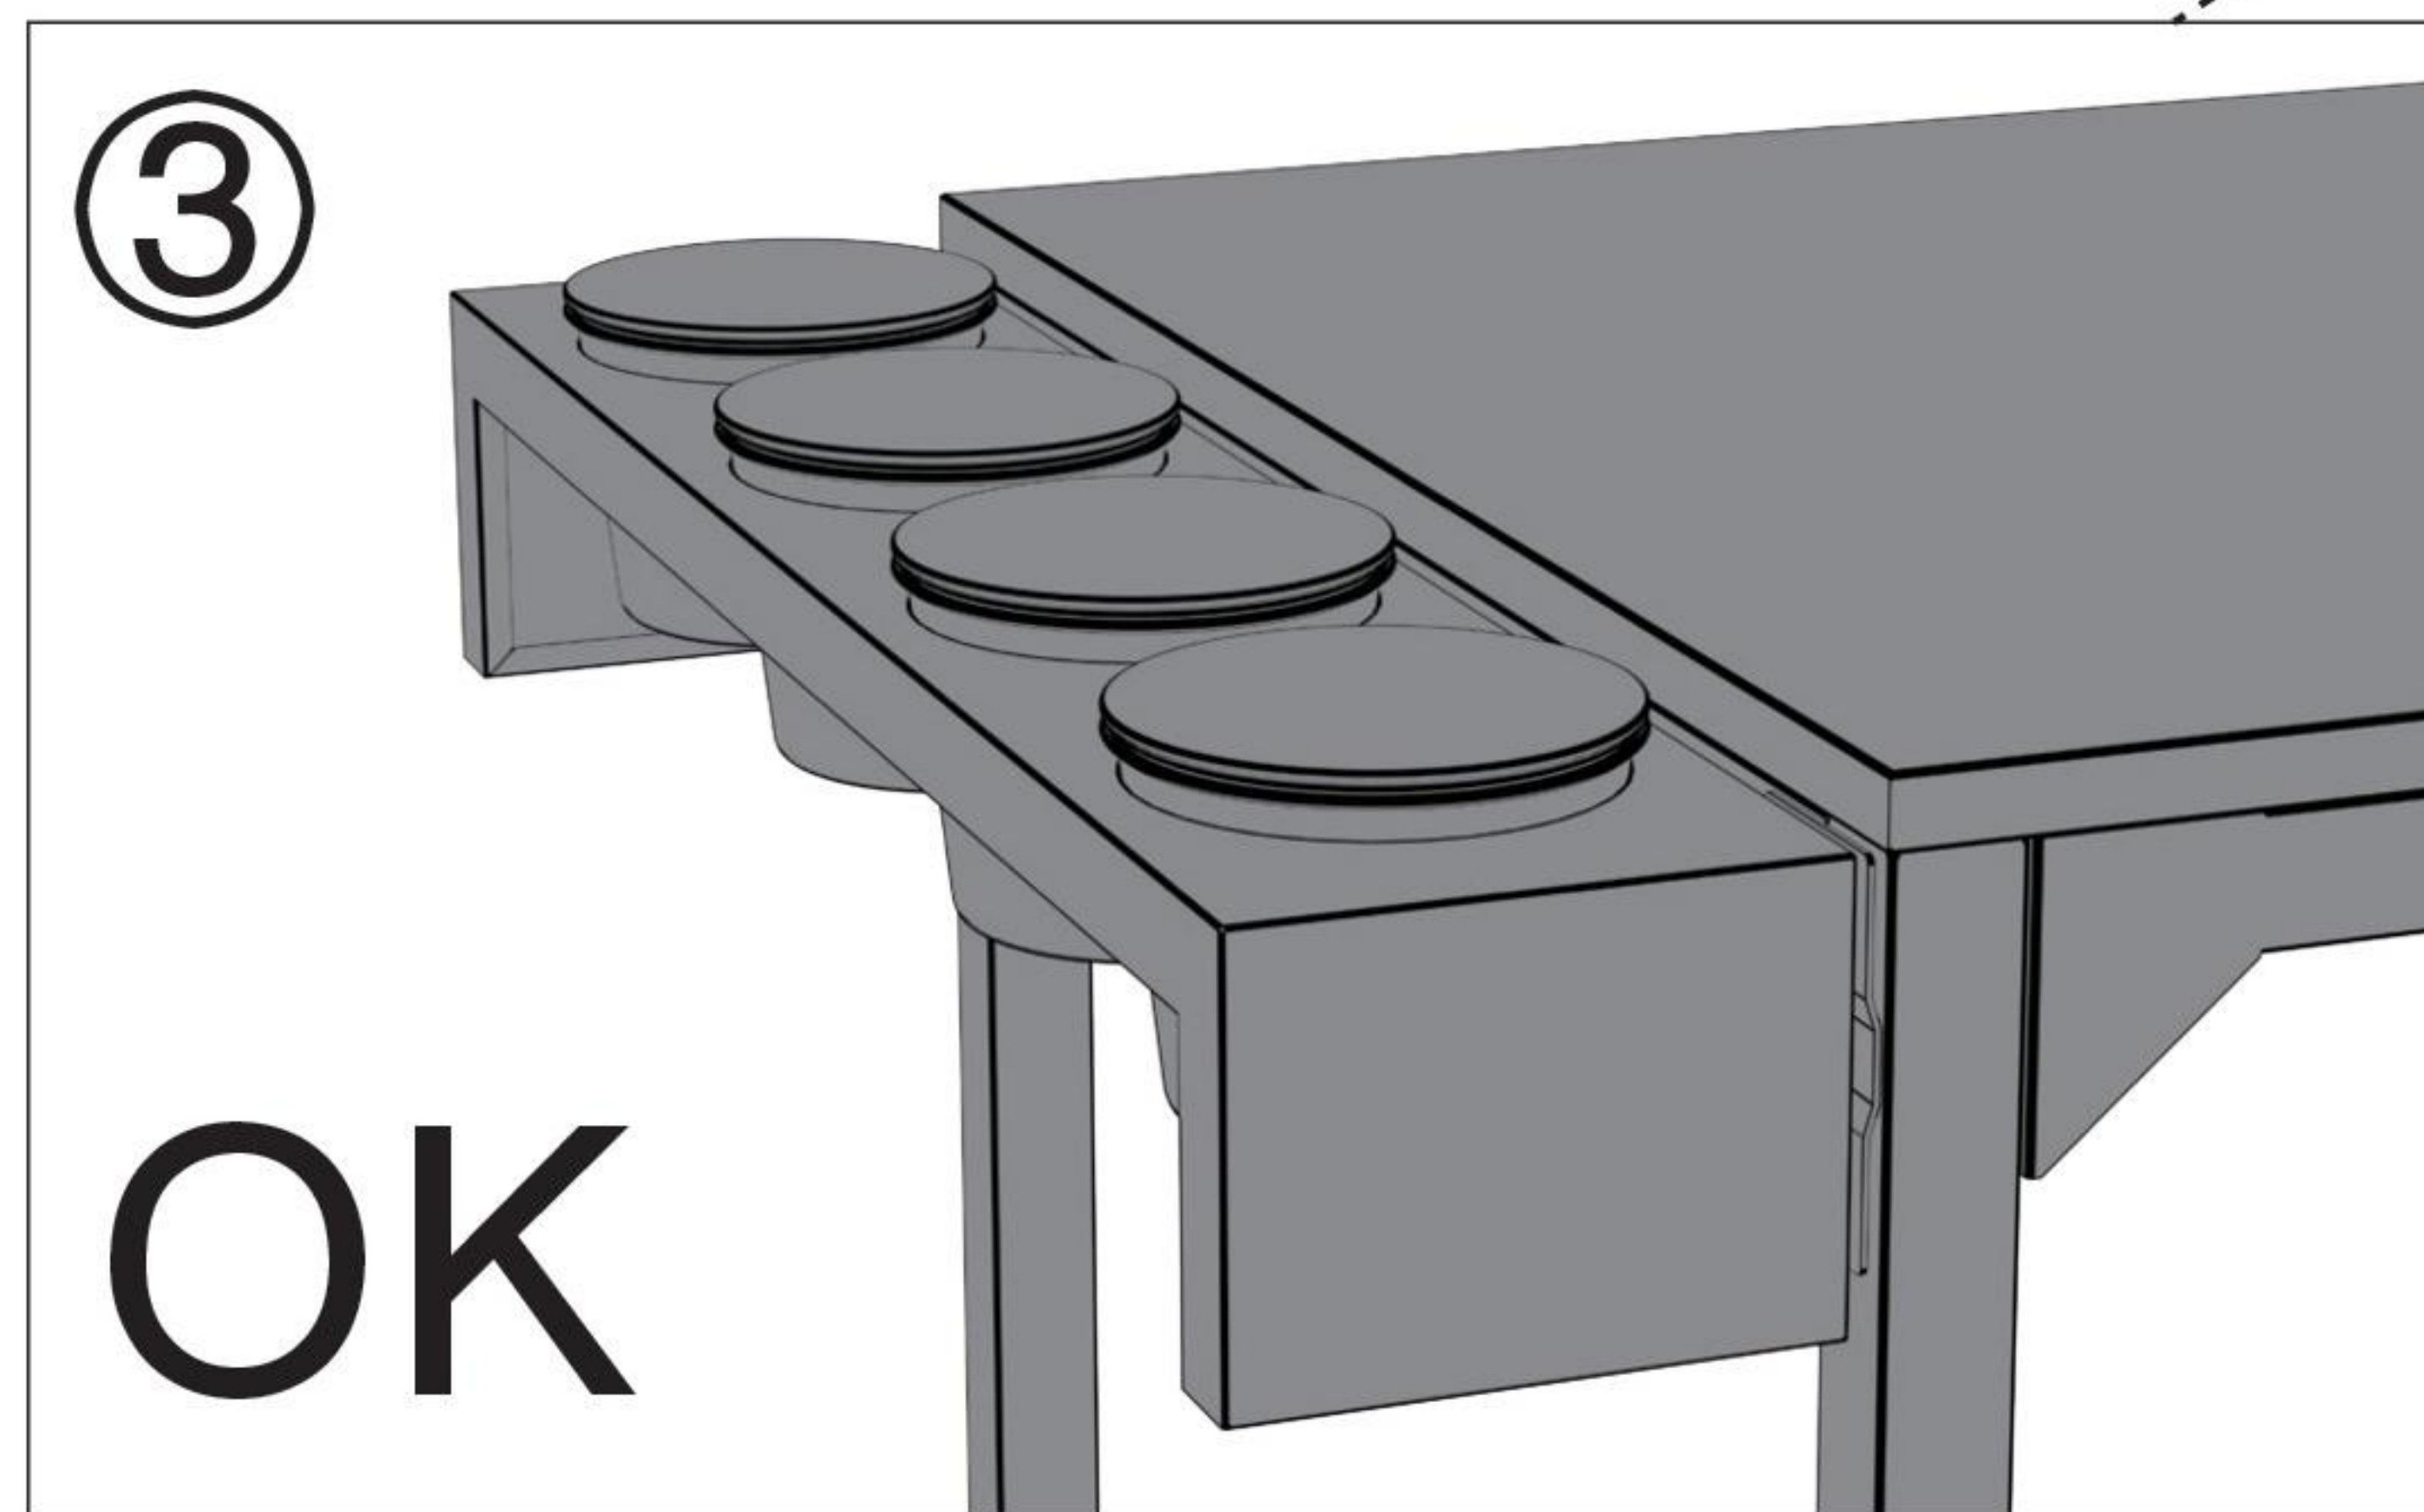

# OPTION 1

COZZE® ELEMENT BBQ station

3

5

5

M6X16

4

M6X40