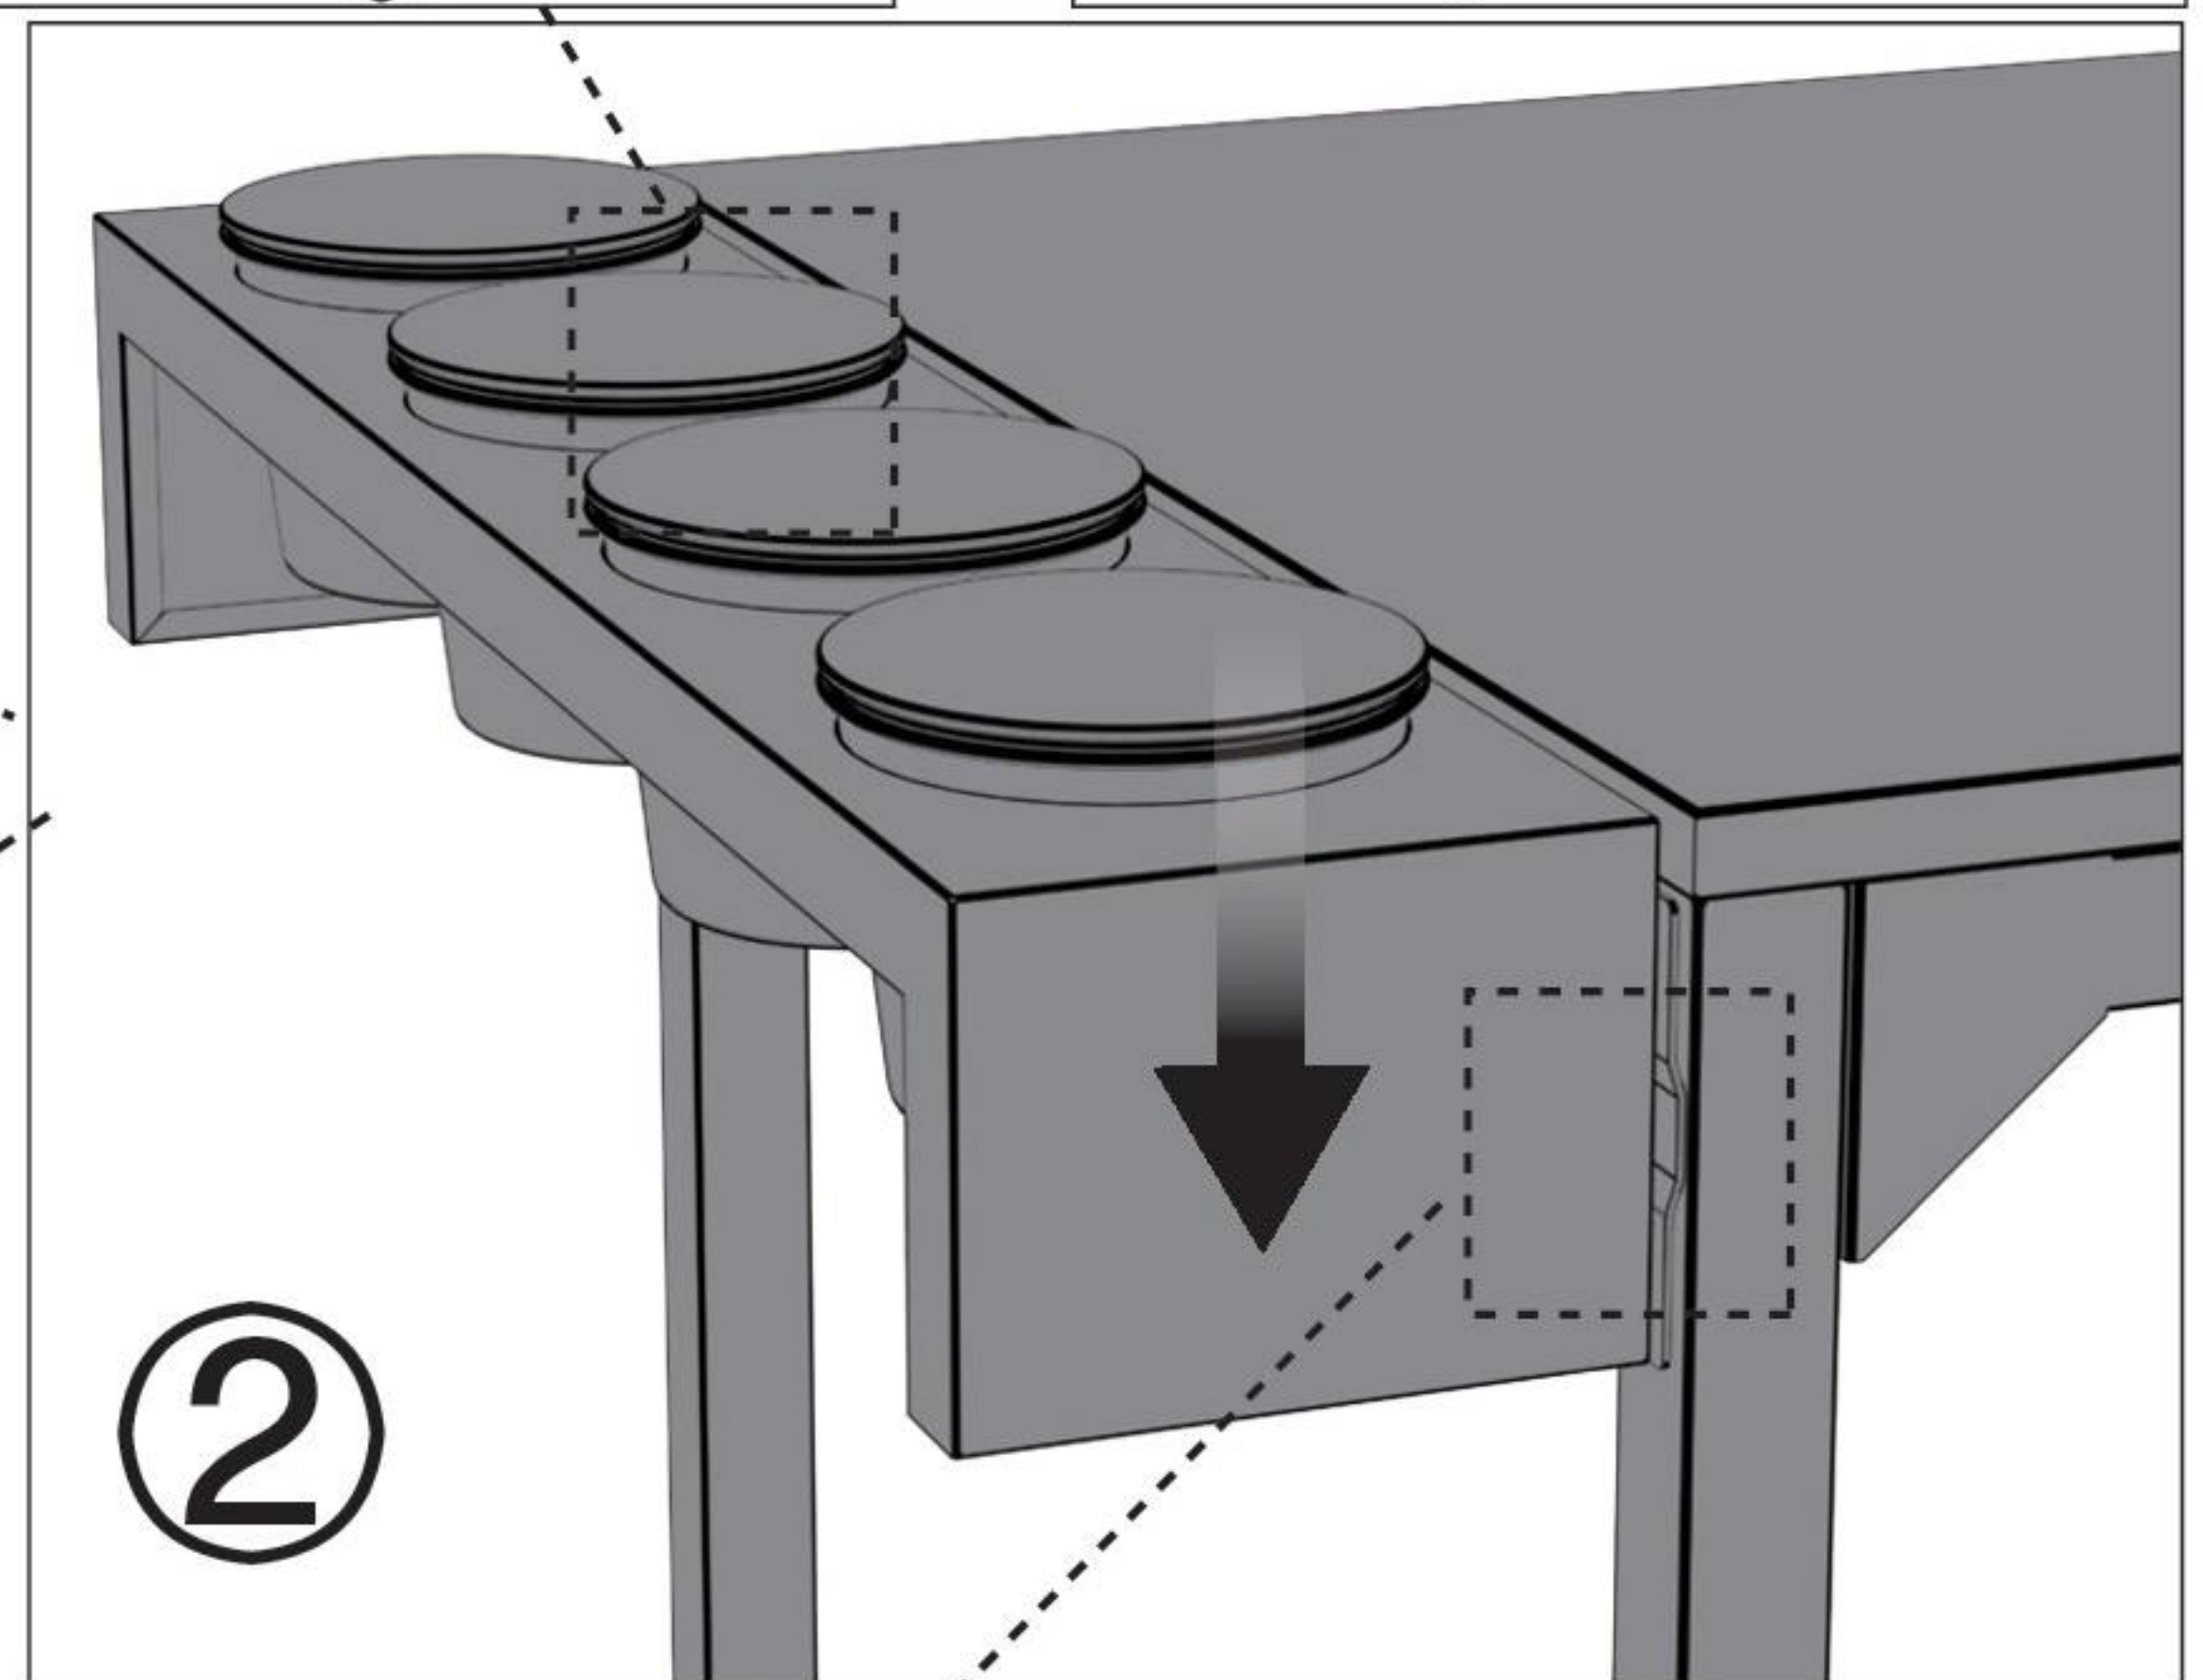

# OPTION 1

COZZE® ELEMENT BBQ station

3

5

5

M6X16

4

M6X40