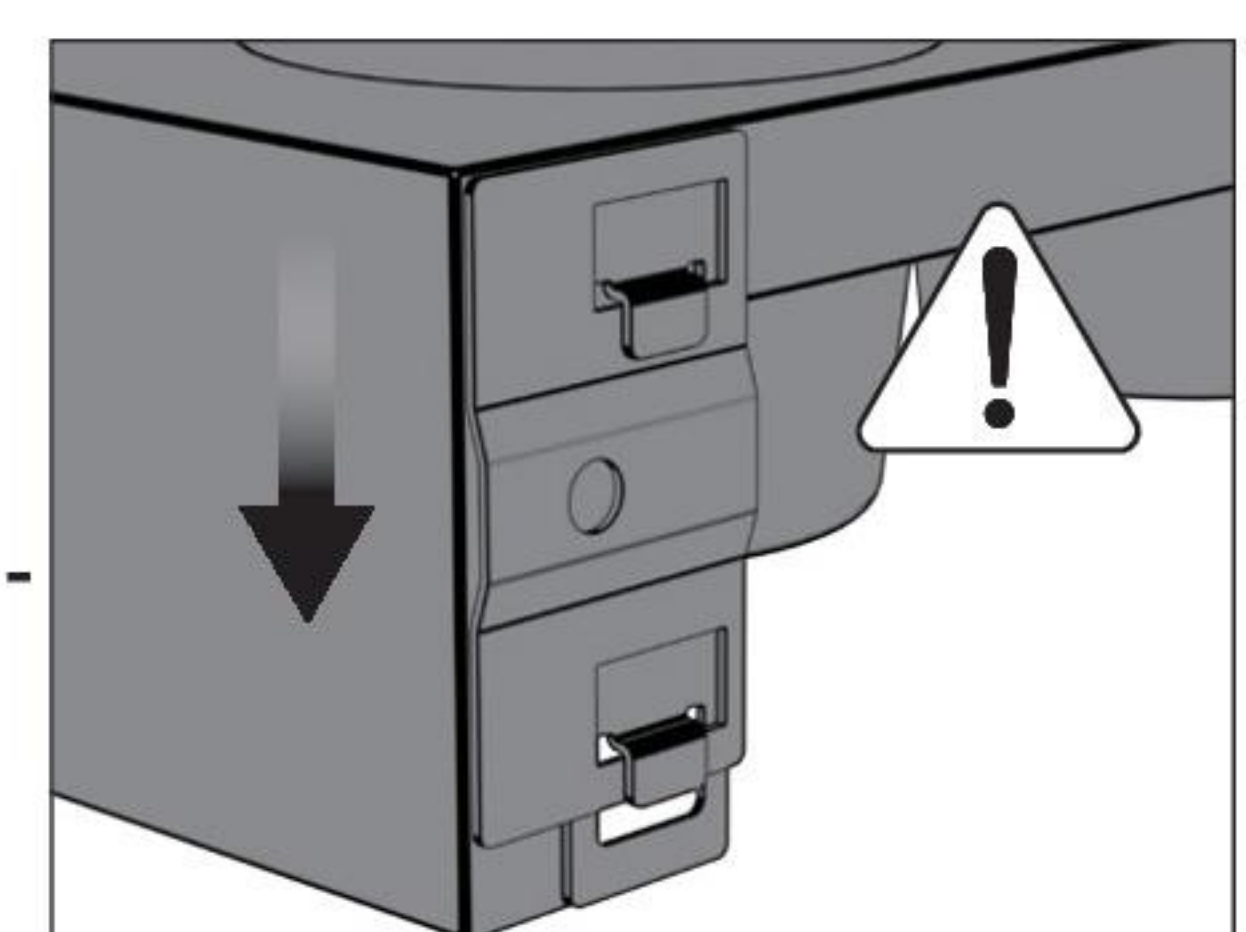

# OPTION 1

COZZE® ELEMENT BBQ station

3

5

5

M6X16

4

M6X40