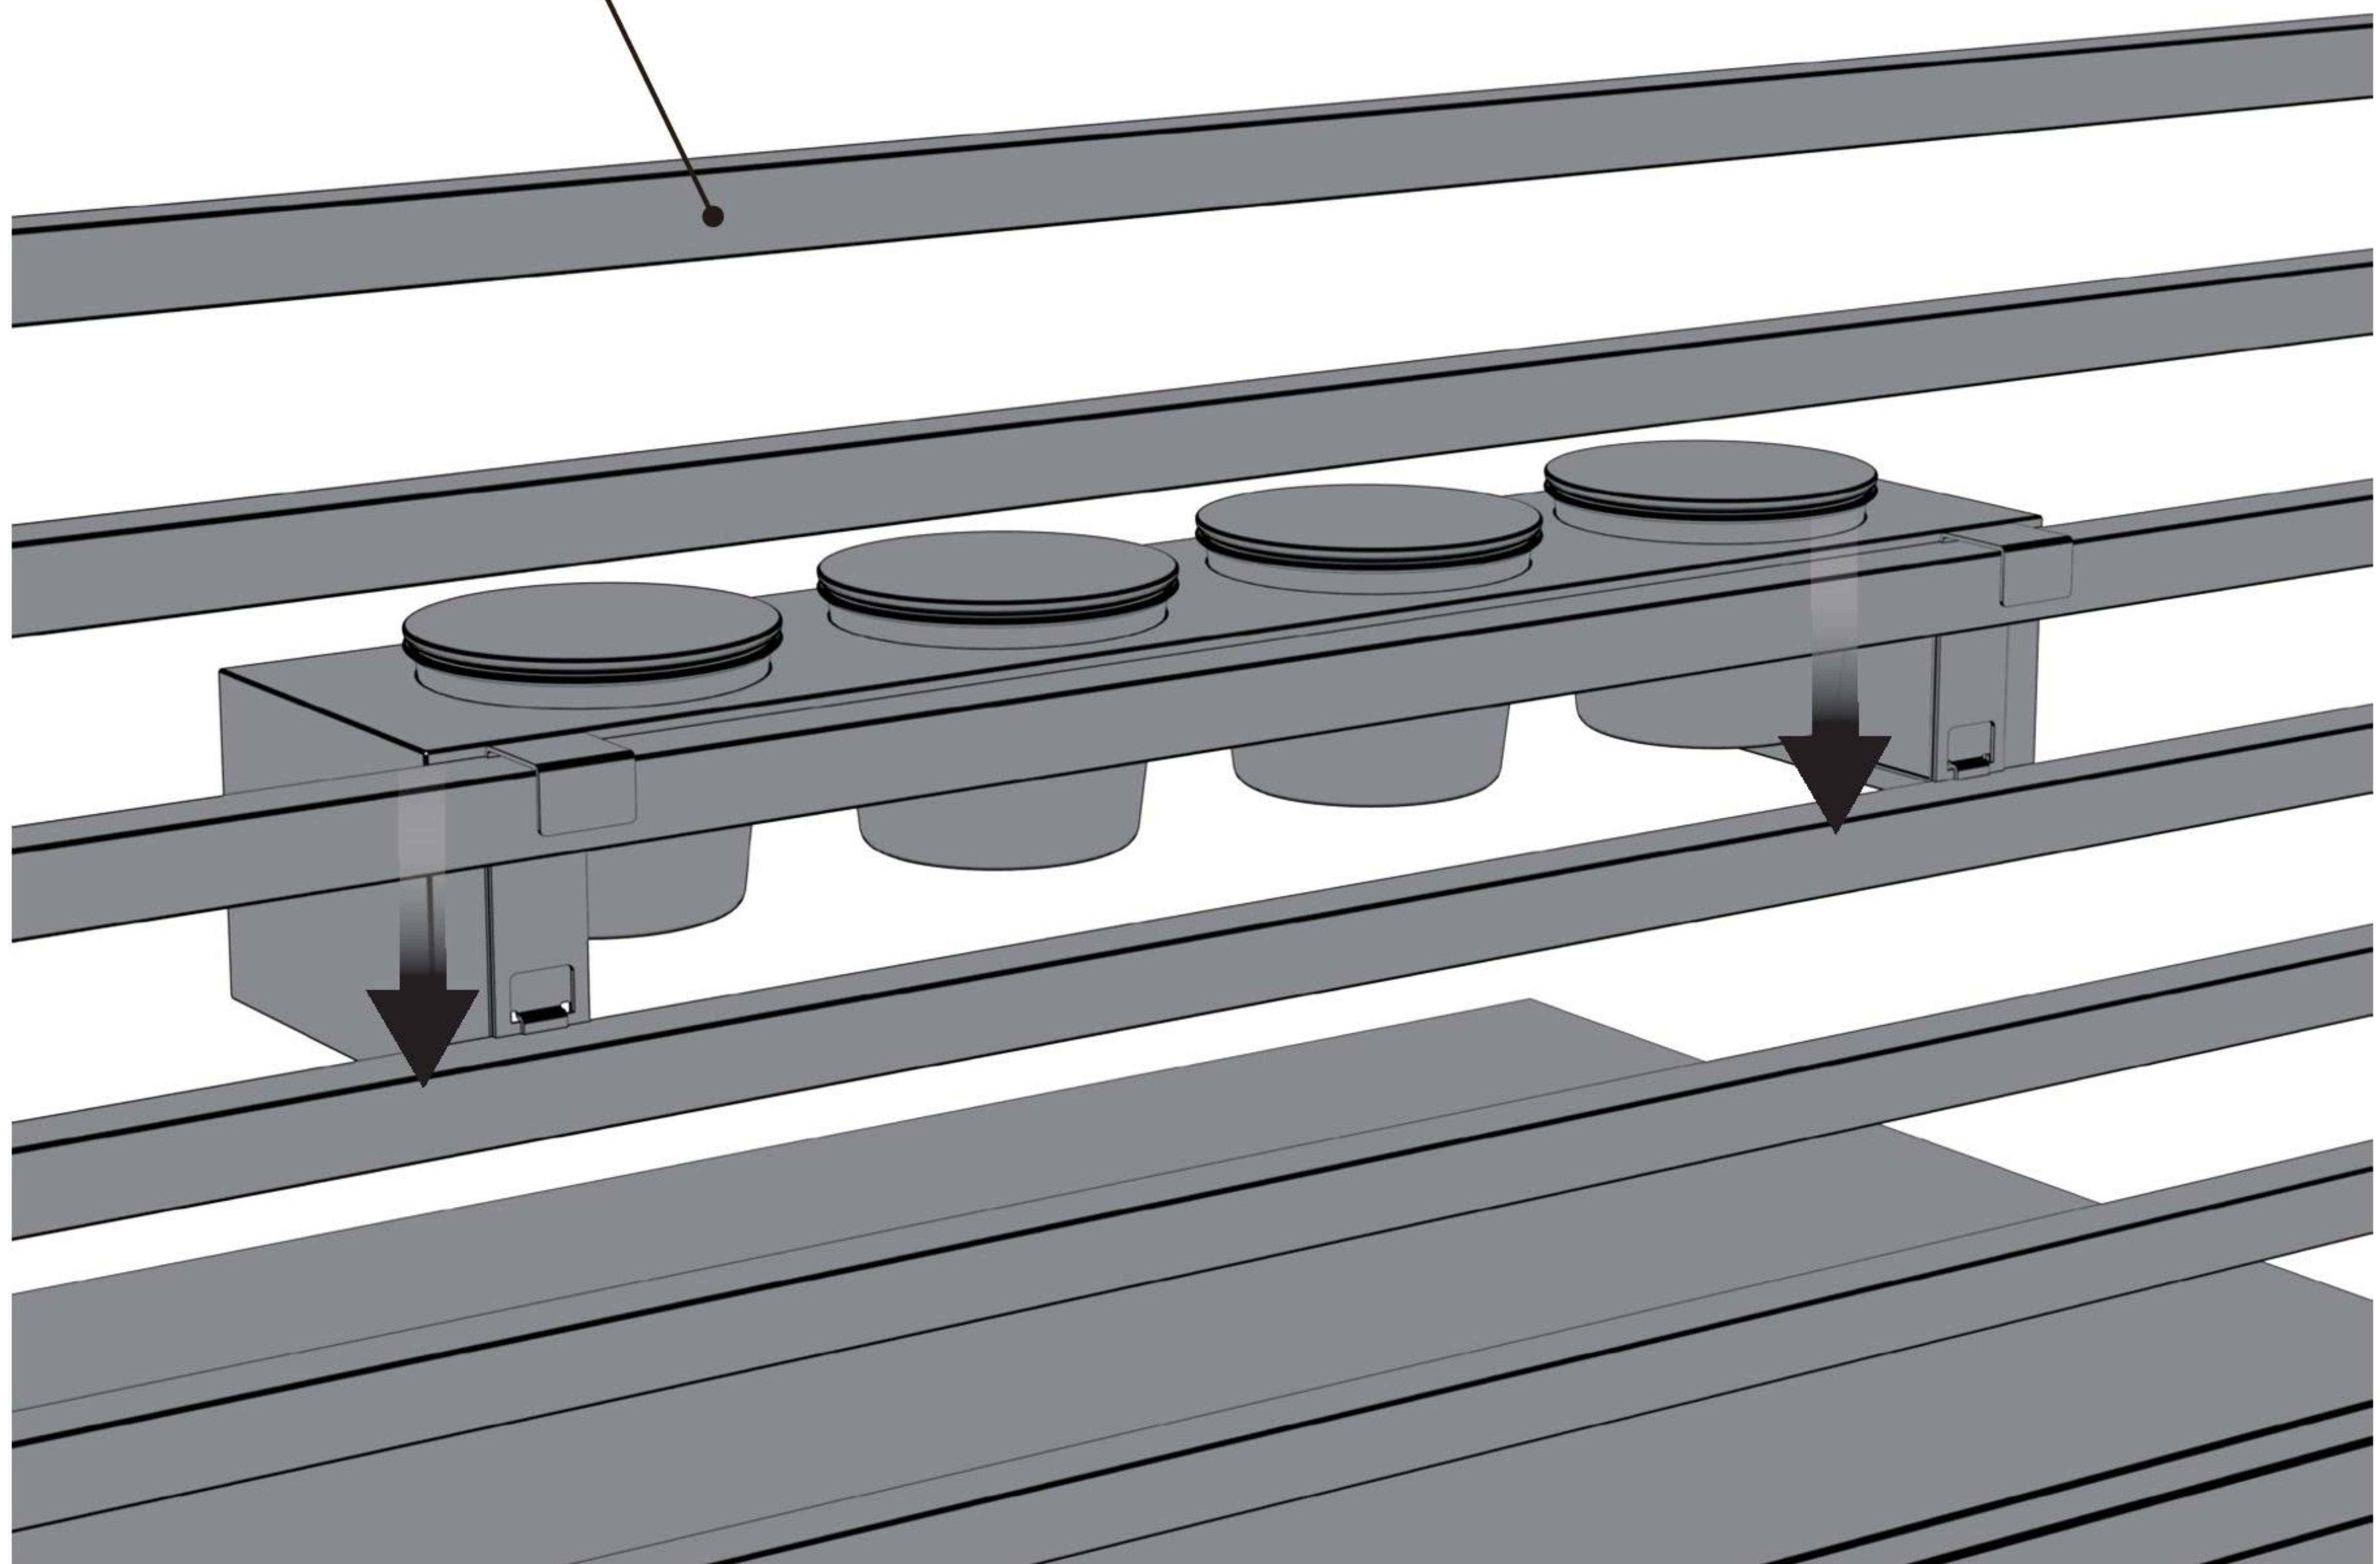

12

COZZE® ELEMENT
back wall