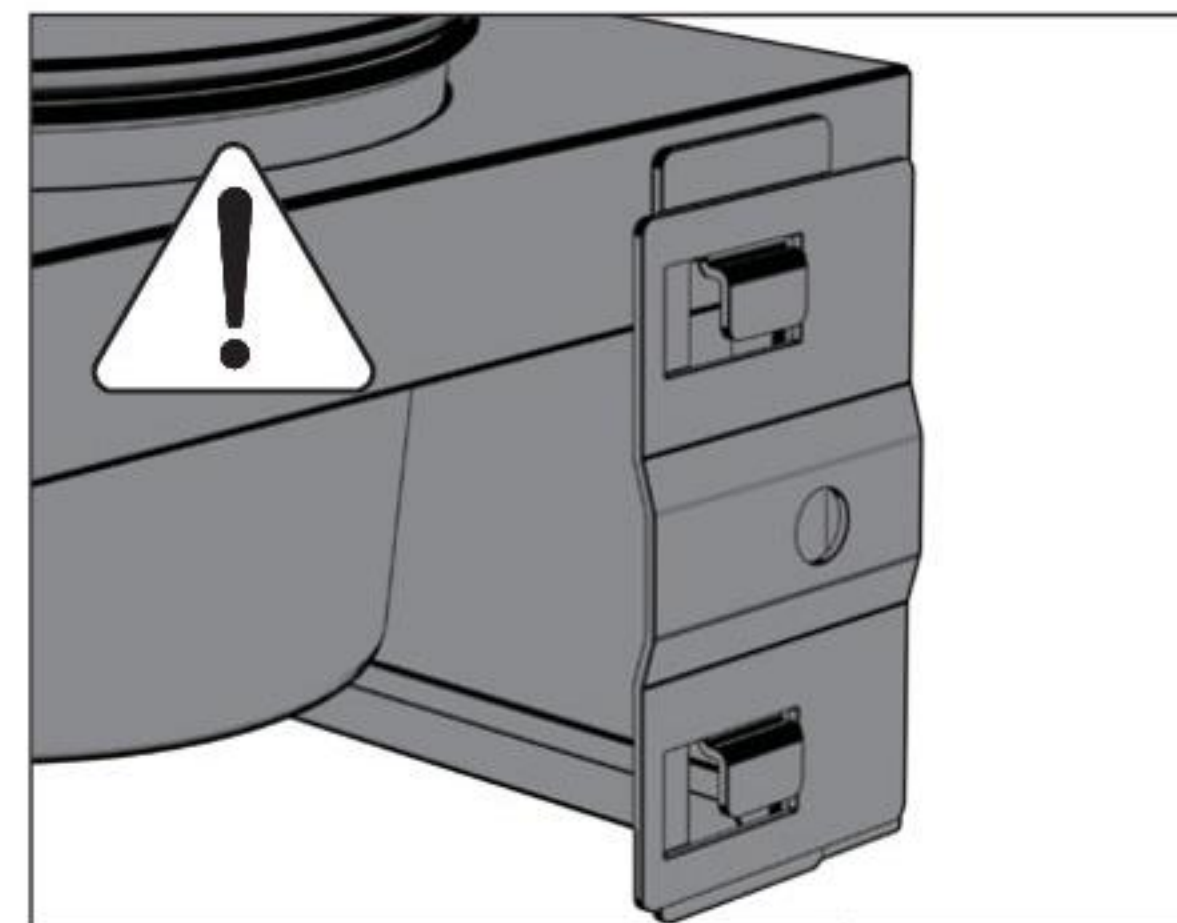

# OPTION 1

COZZE® ELEMENT BBQ station

3

5

5

M6X16

4

M6X40