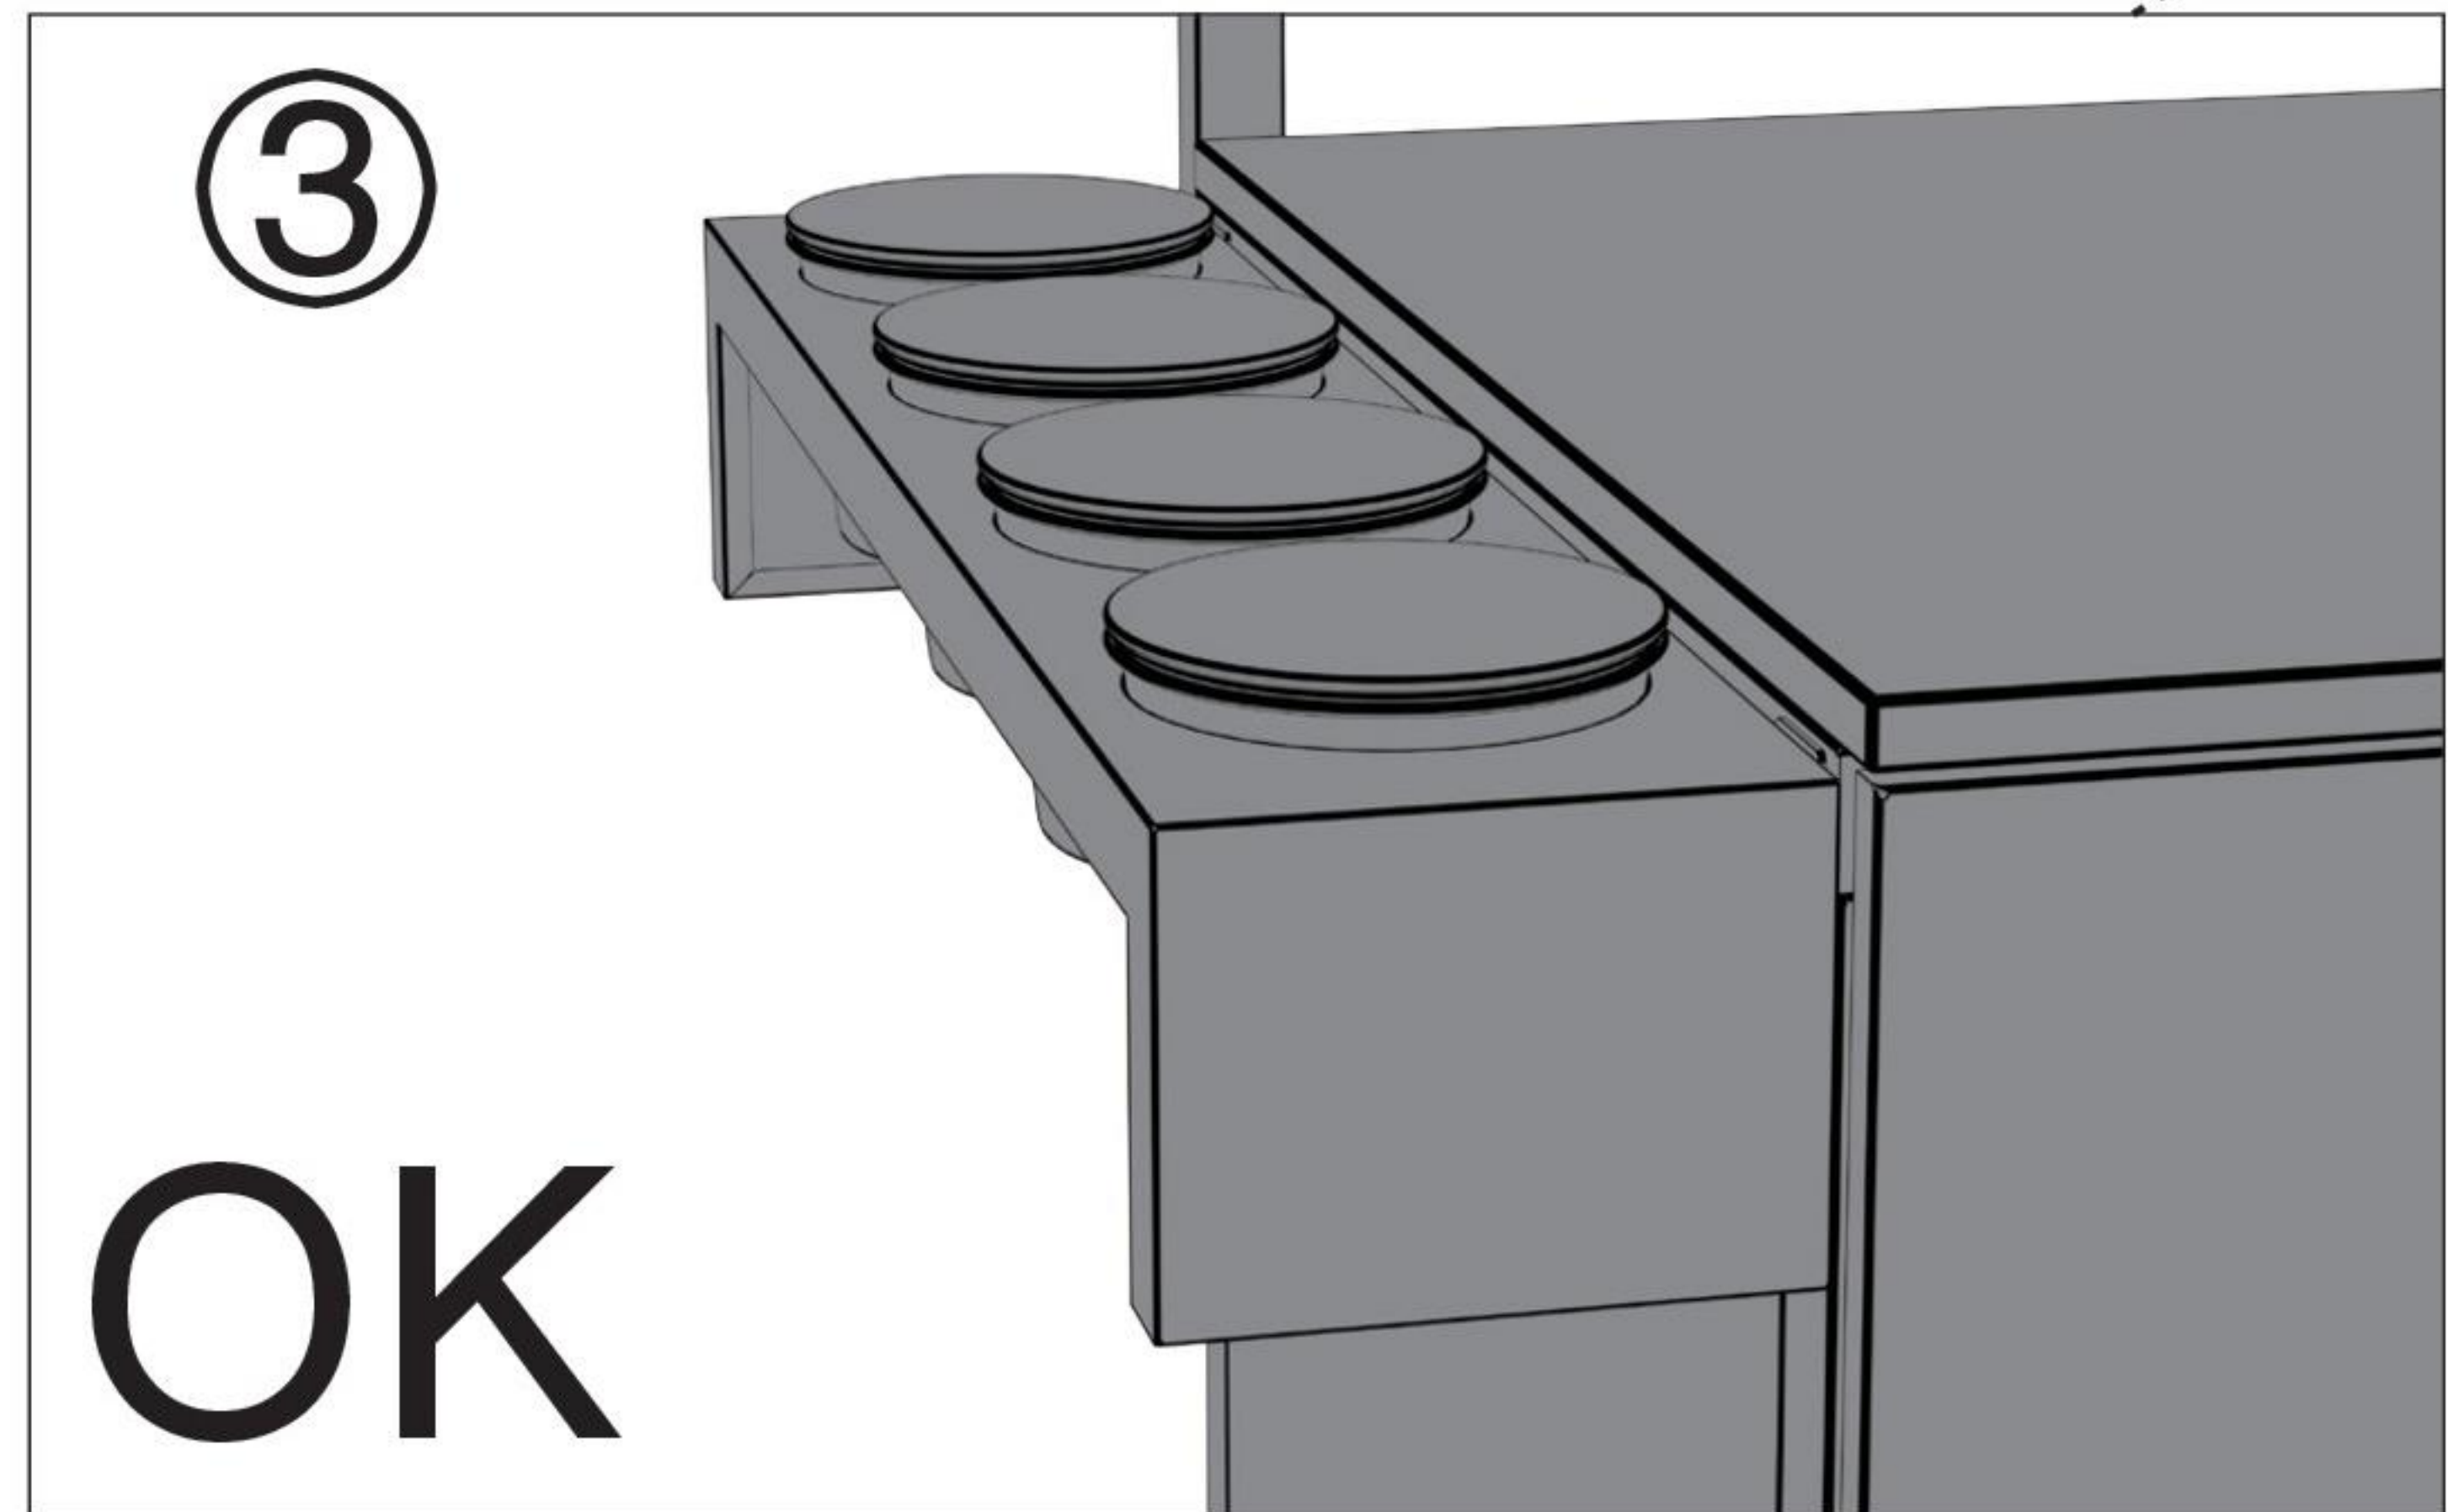

# OPTION 3

7

COZZE® ELEMENT  
tabletop and cabinet

8

M6X30

2pcs.