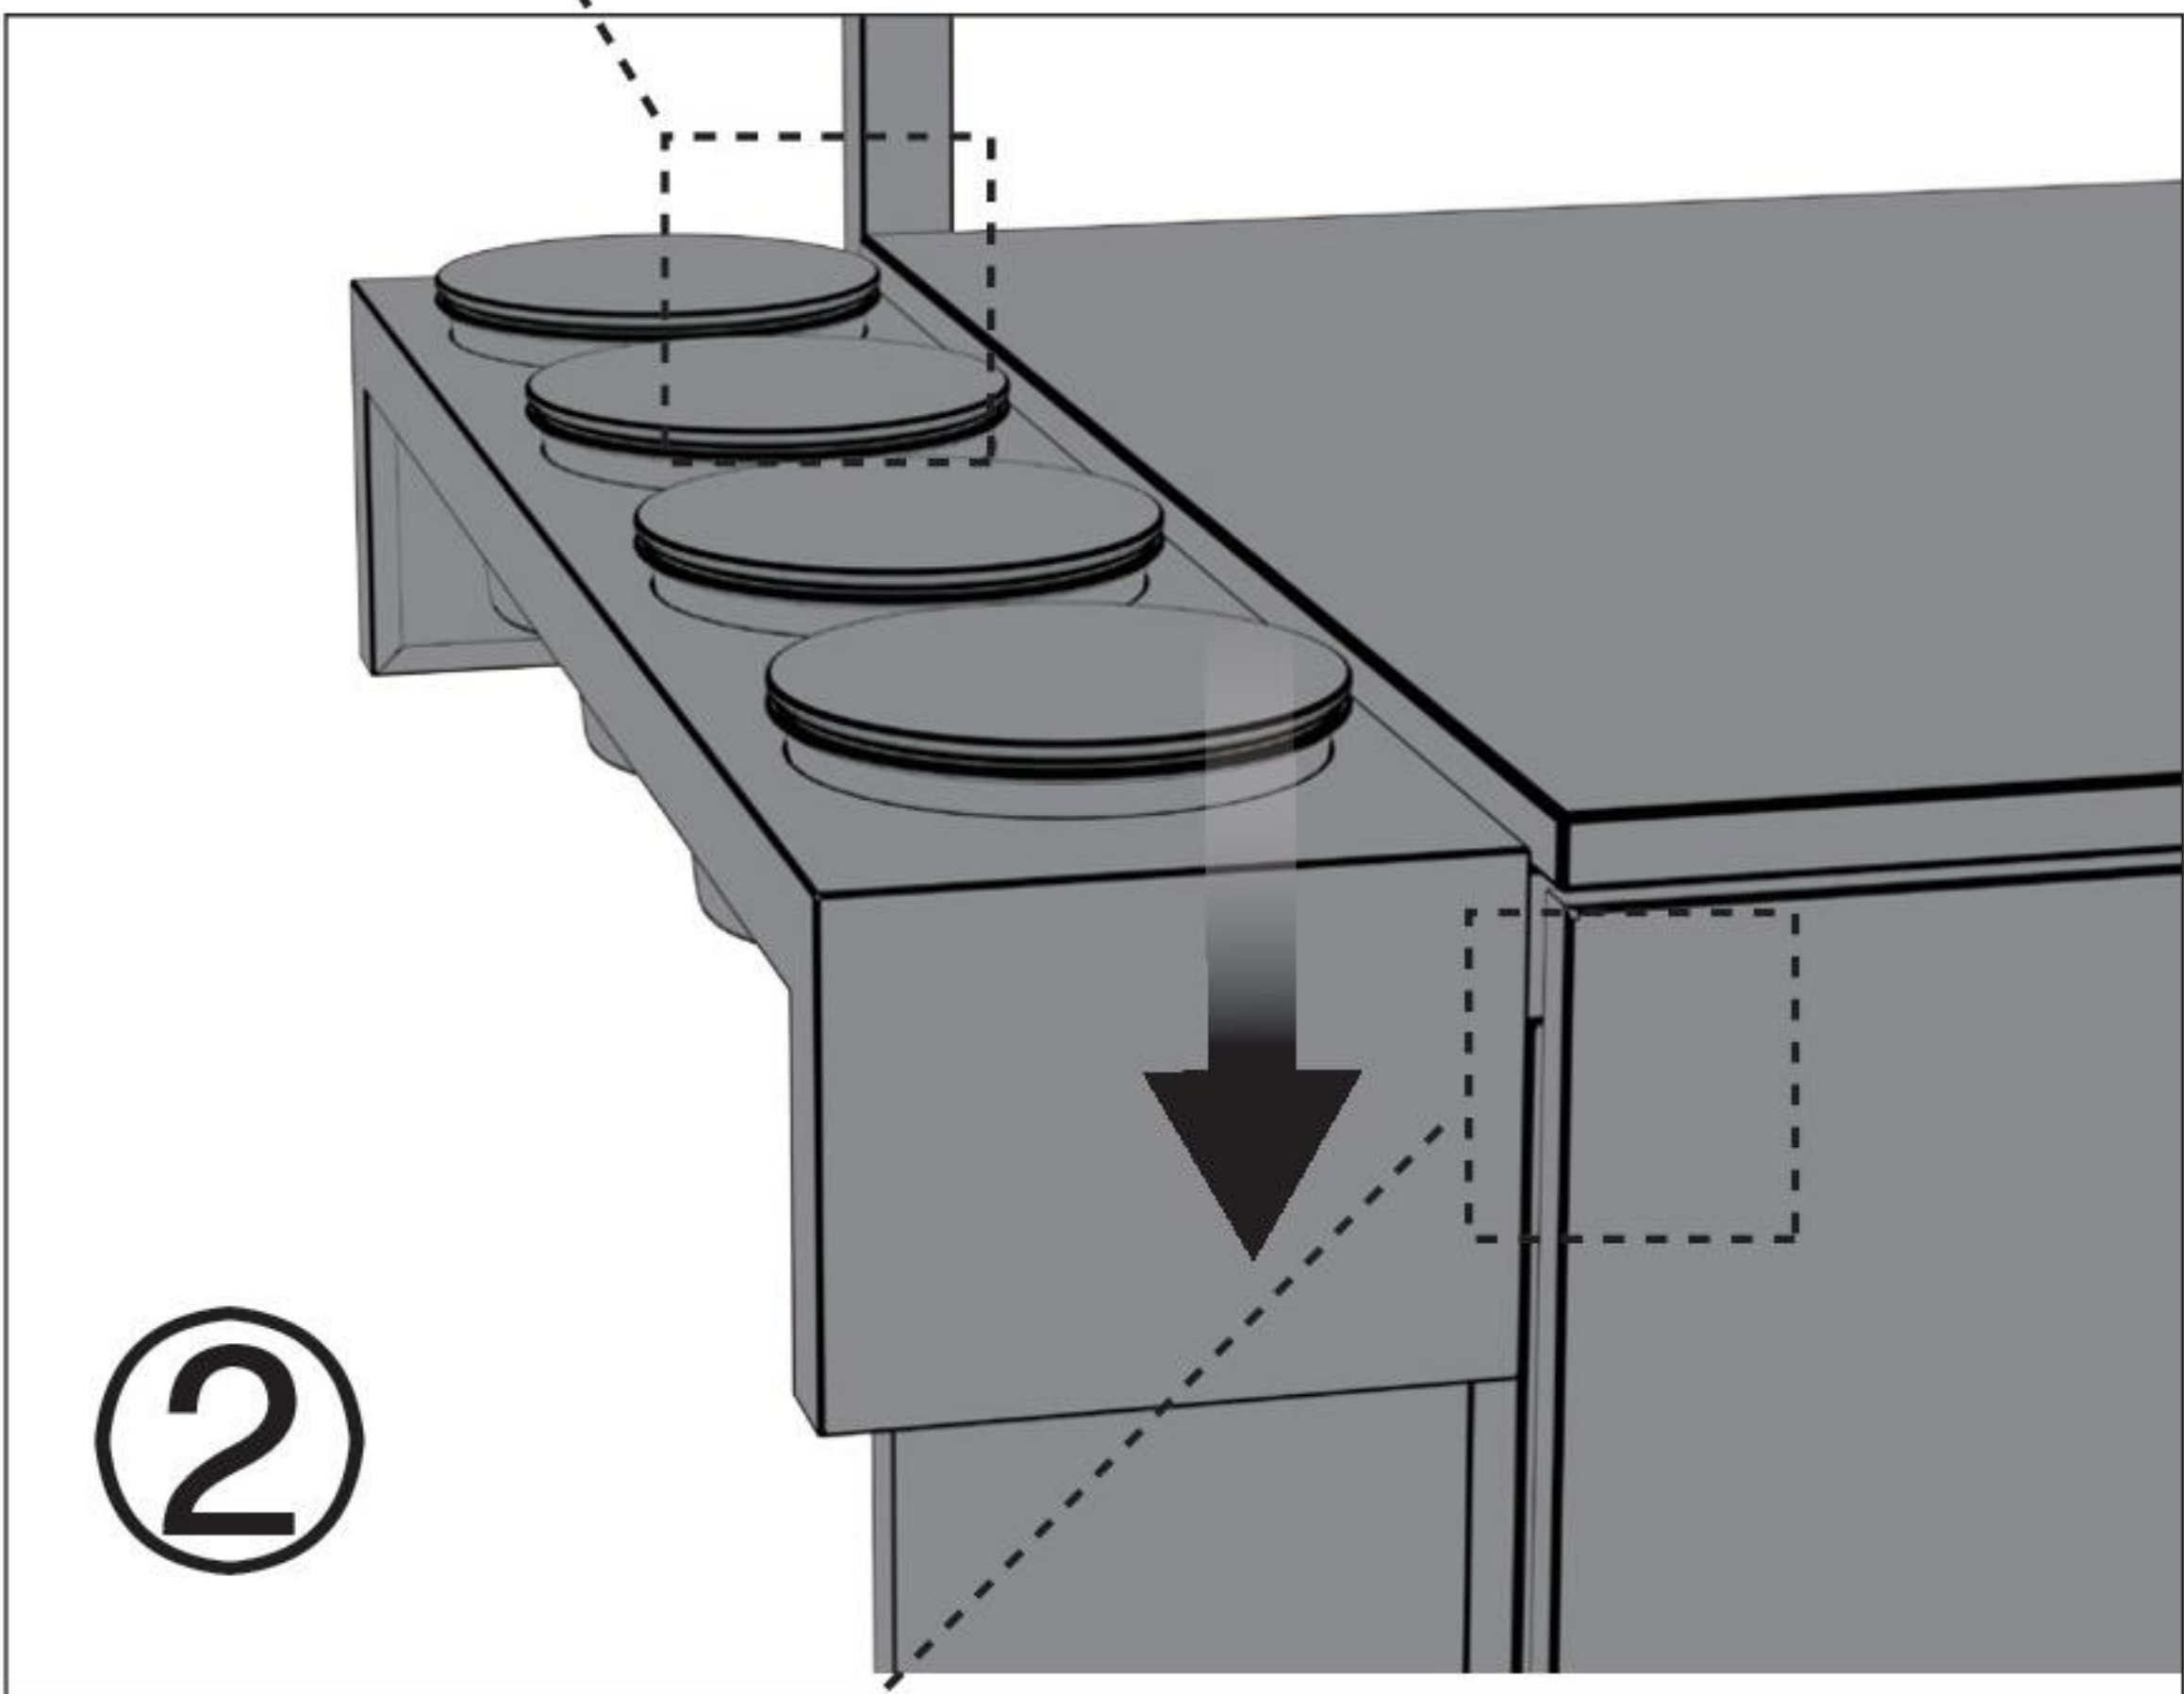

# OPTION 3

7

COZZE® ELEMENT  
tabletop and cabinet

8

M6X30

2pcs.