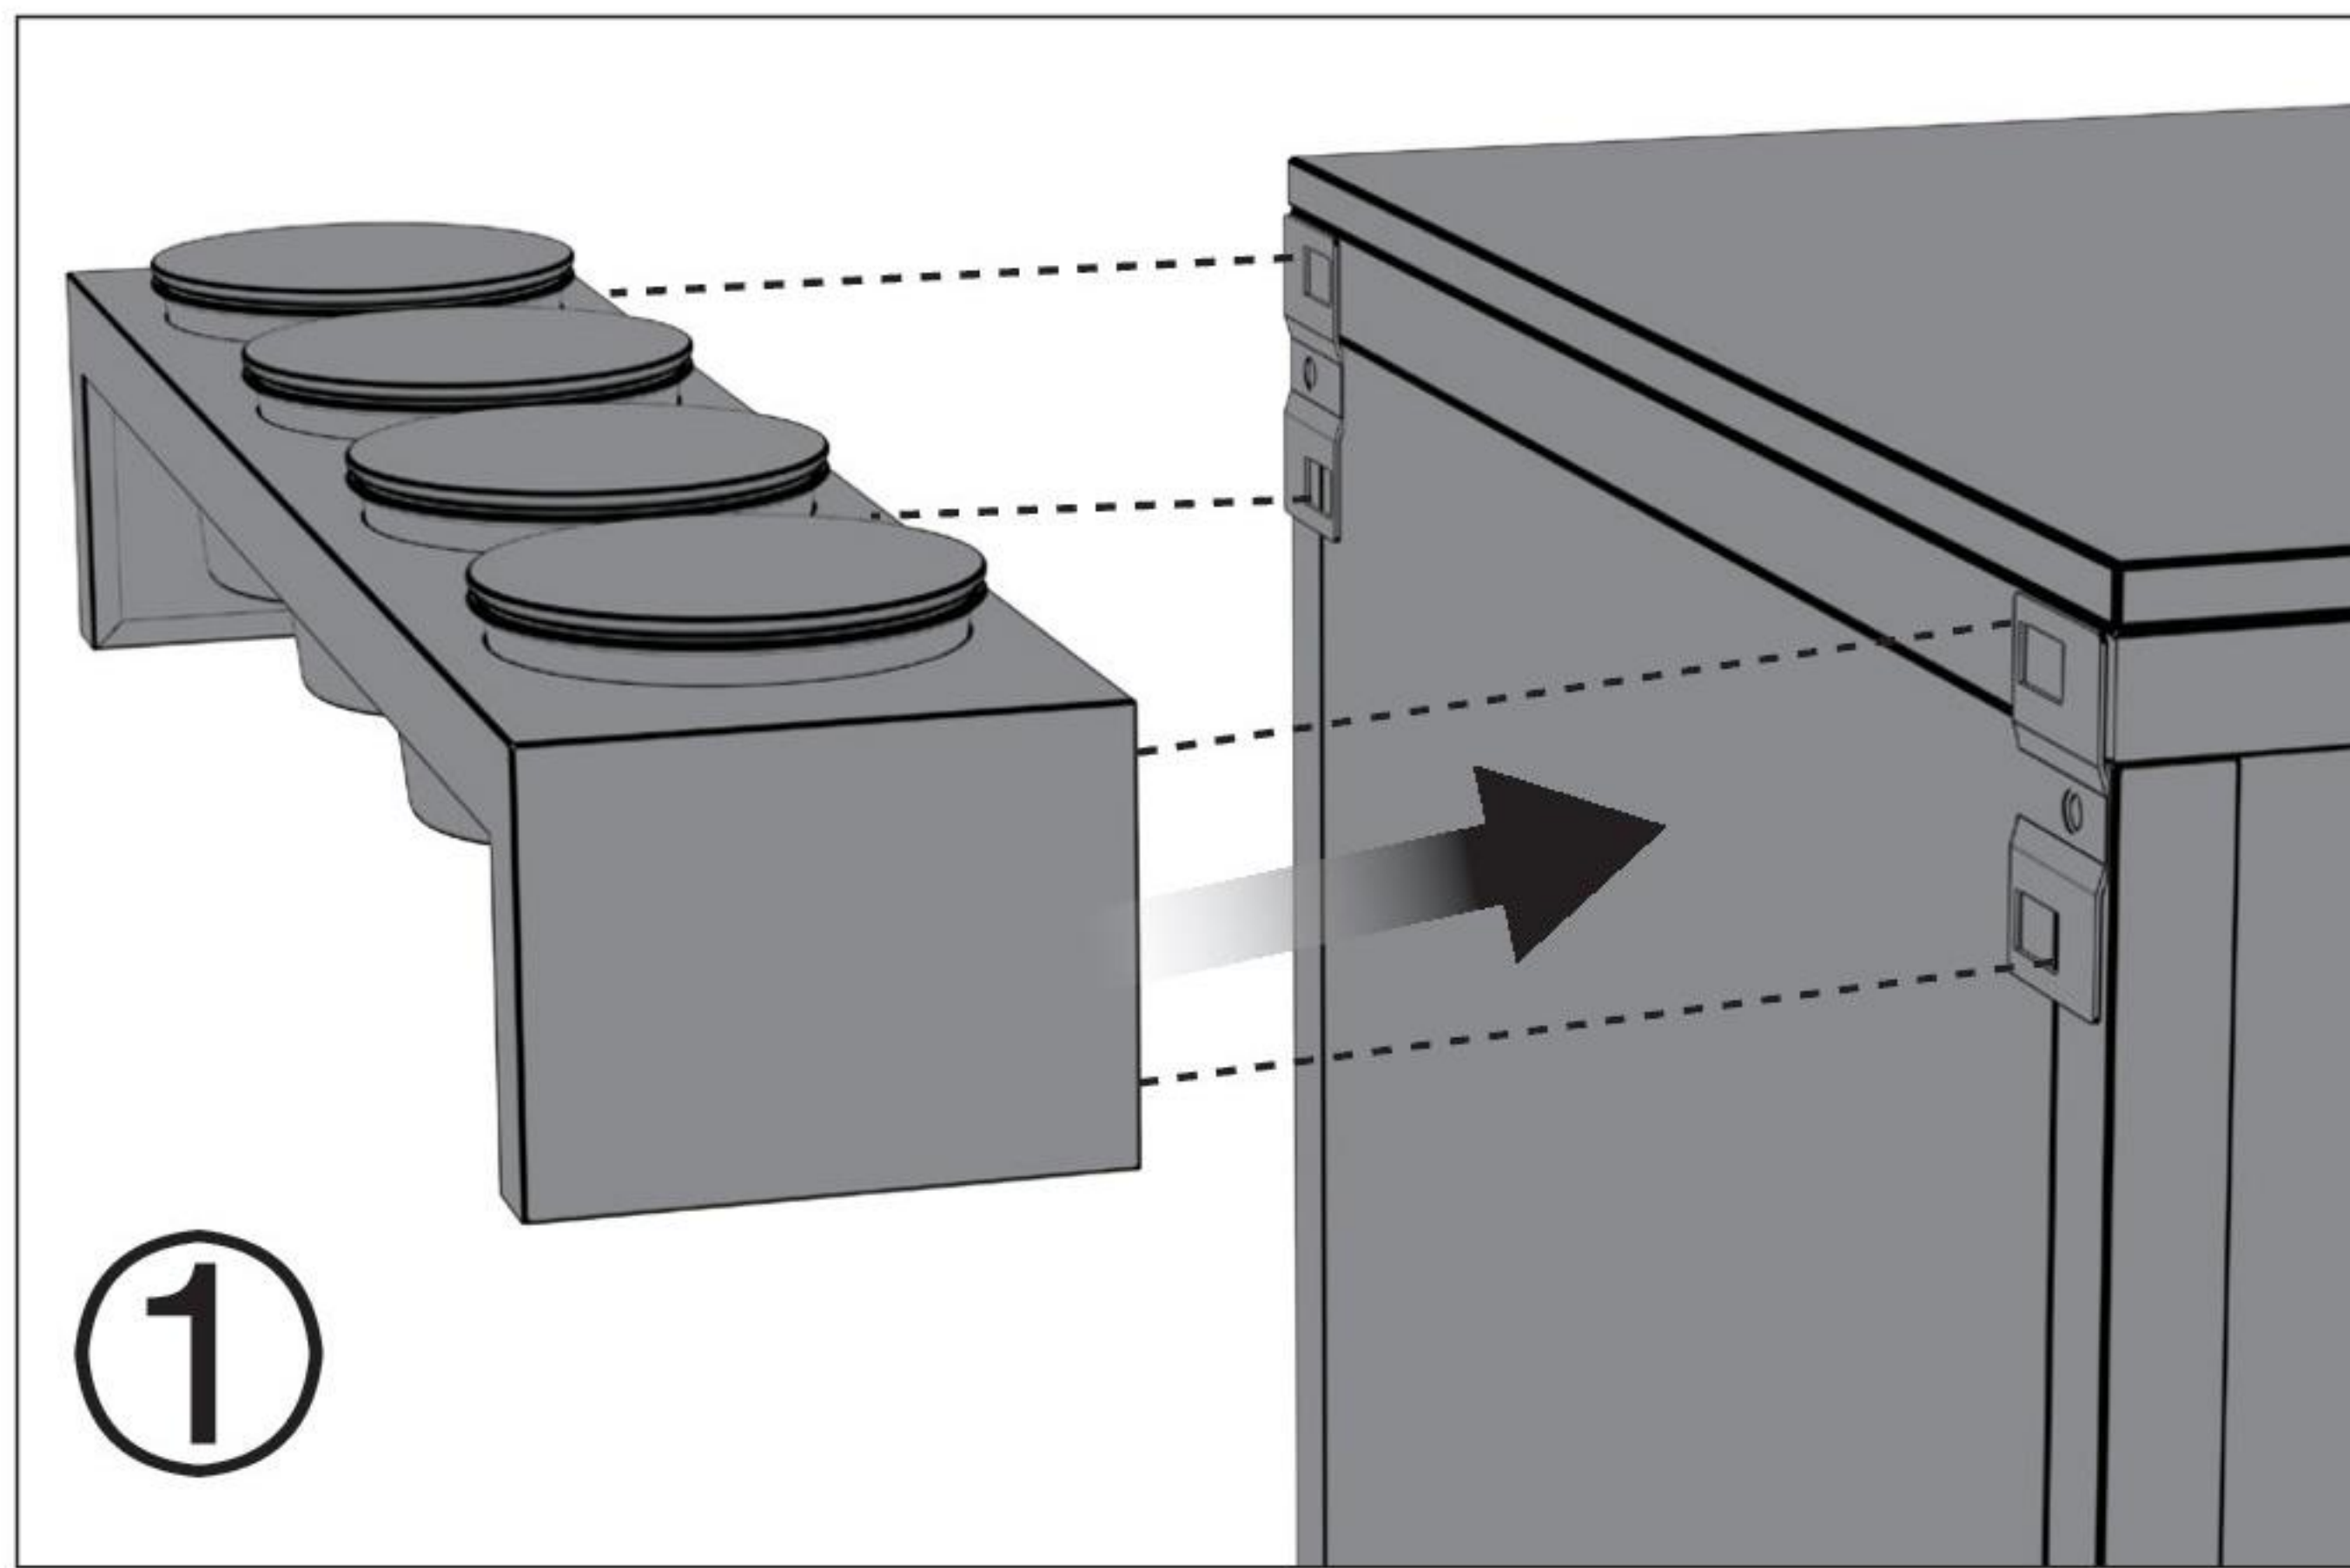

M6X30

2pcs.

OPTION 4

COZZE® ELEMENT fridge modul

9

10