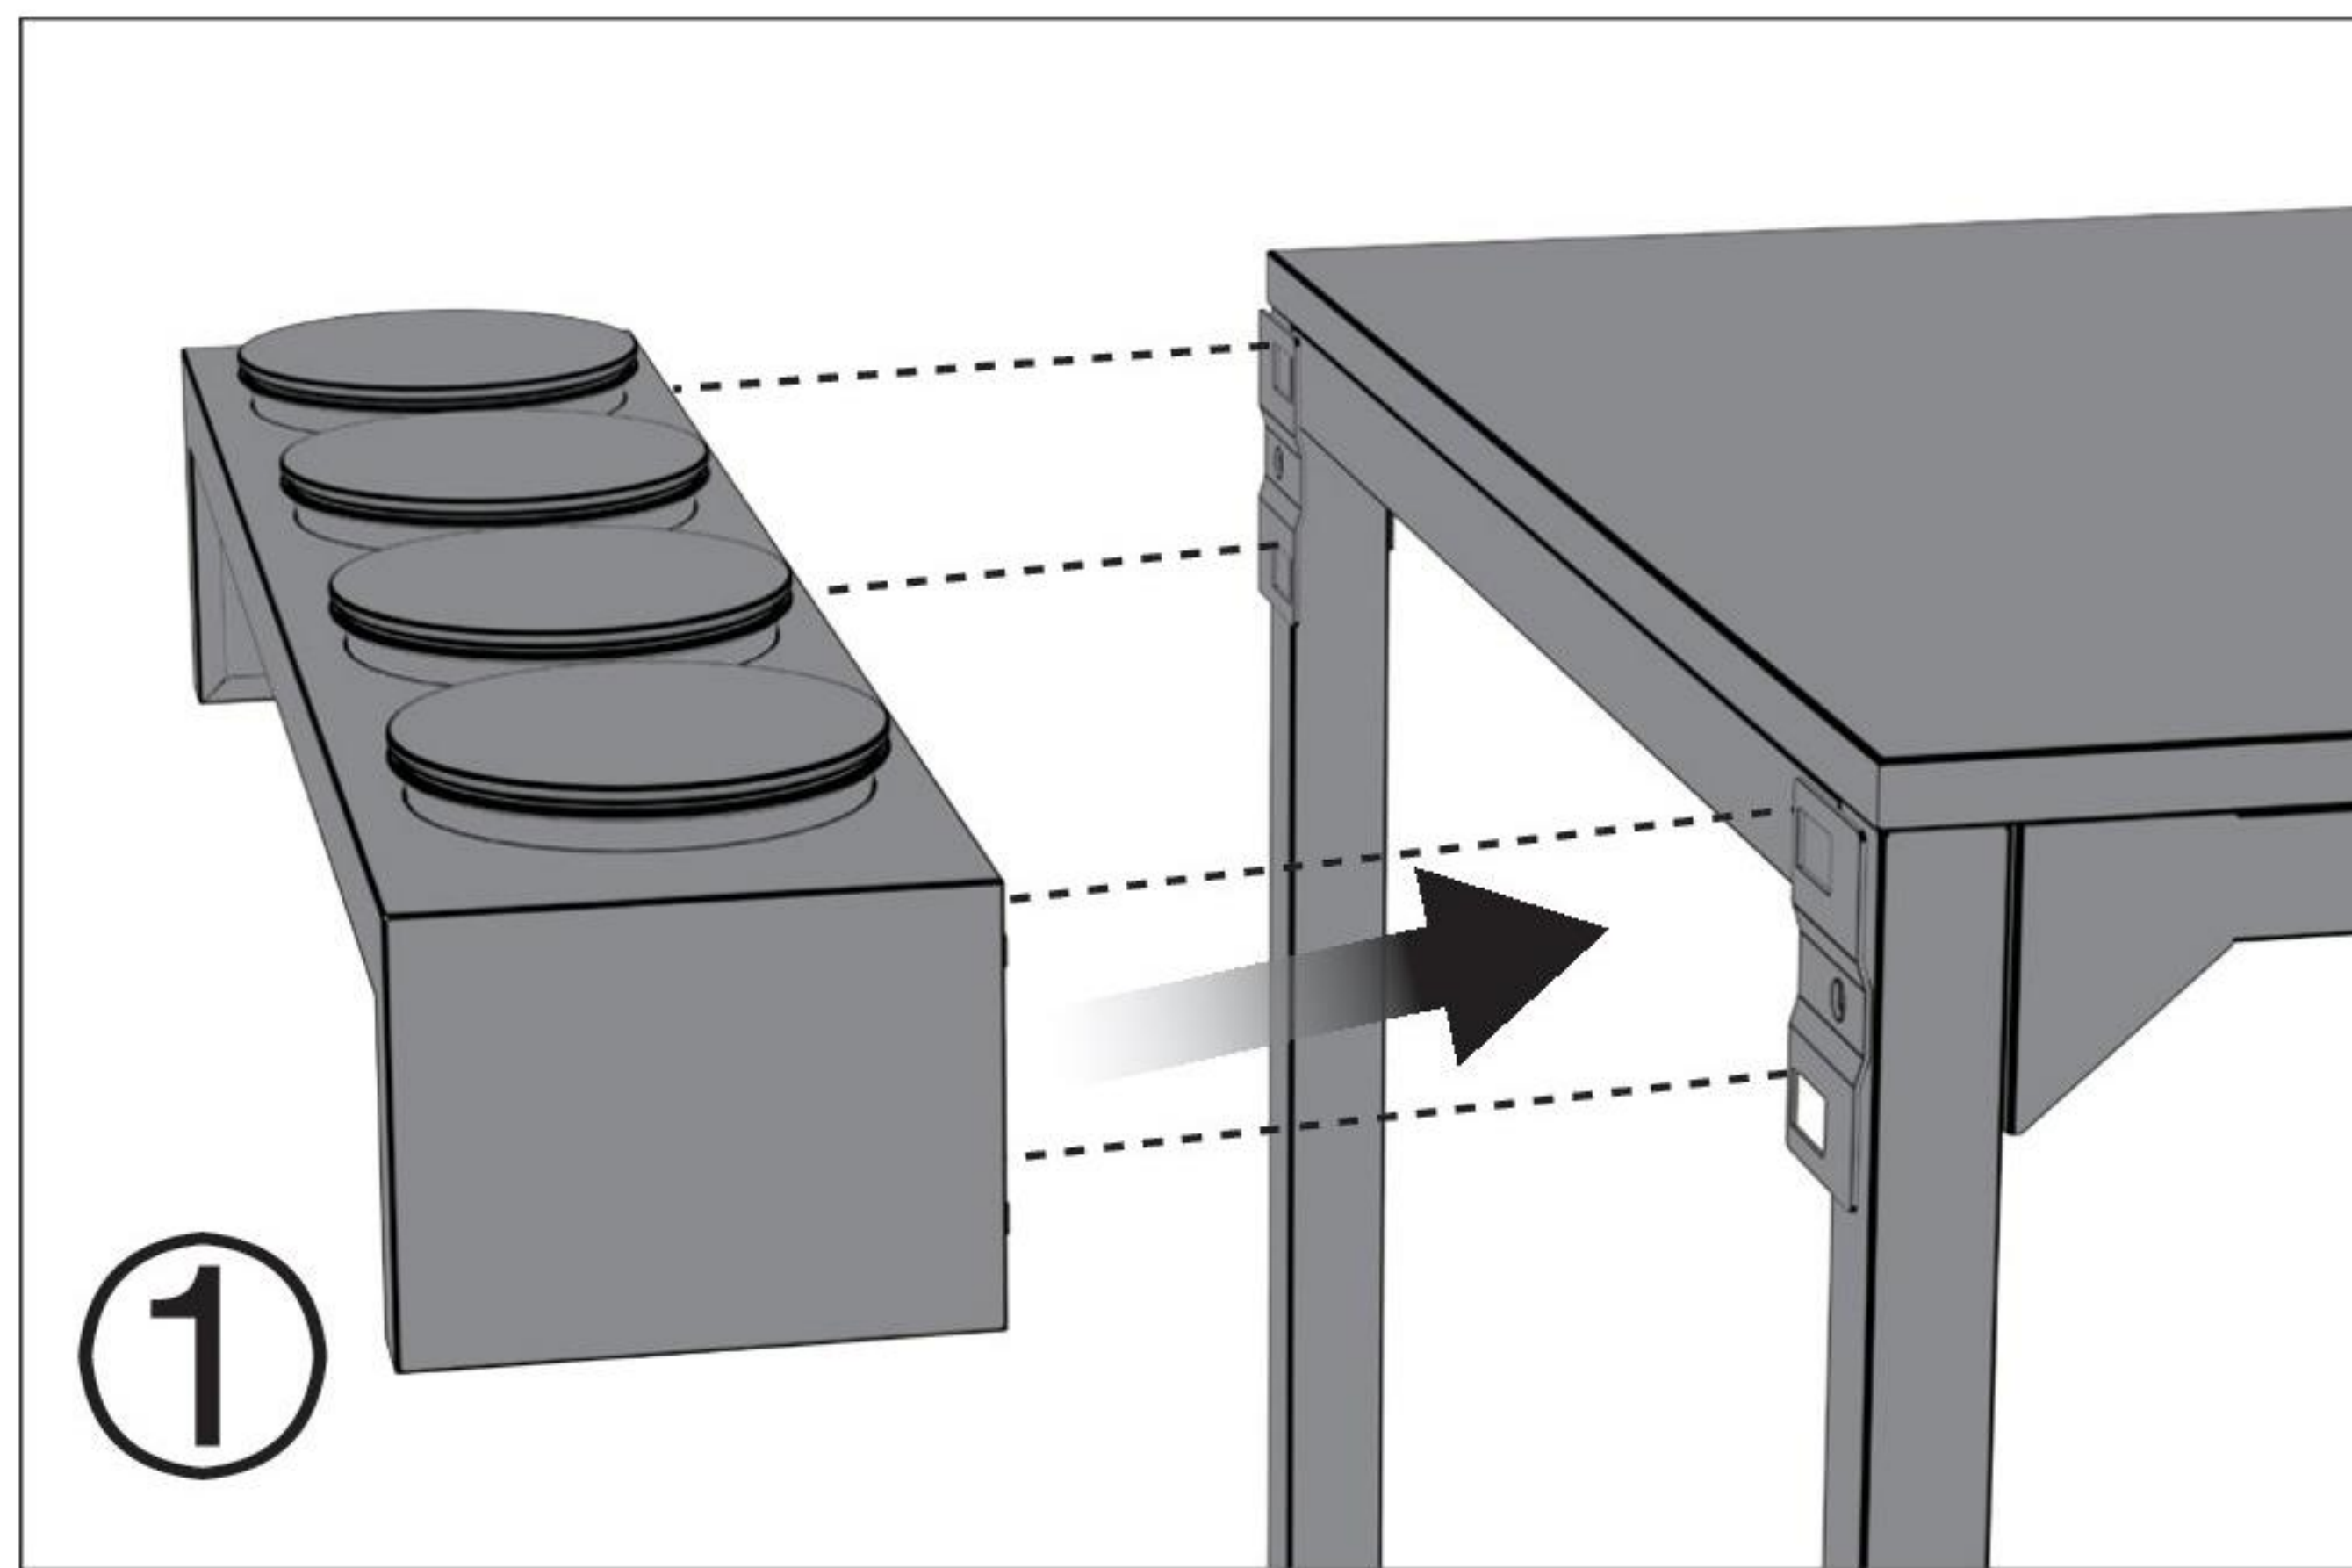

# OPTION 1

COZZE® ELEMENT BBQ station

3

5

5

M6X16

4

M6X40