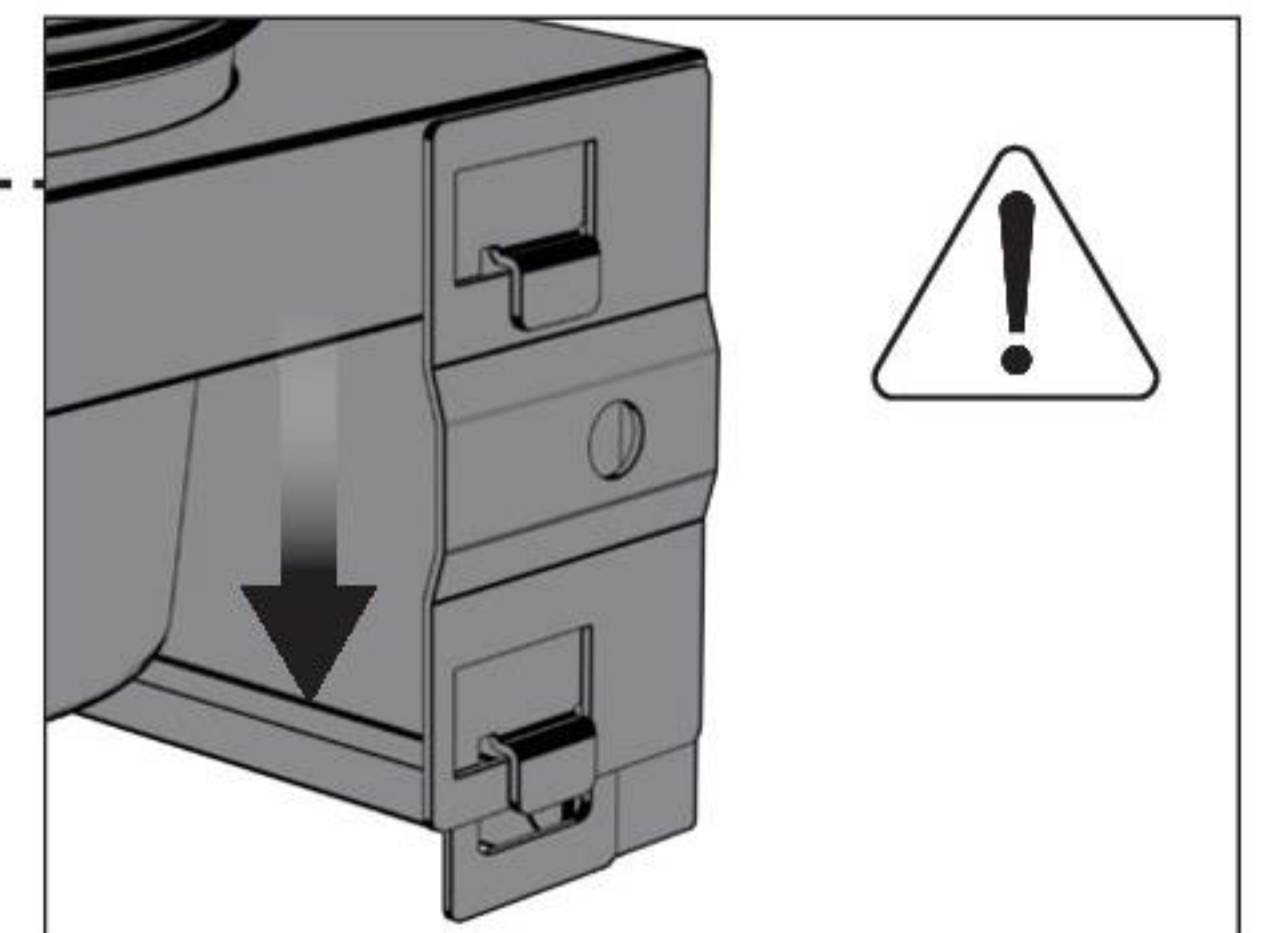

M6X30

2pcs.

OPTION 4

COZZE® ELEMENT fridge modul

9

10