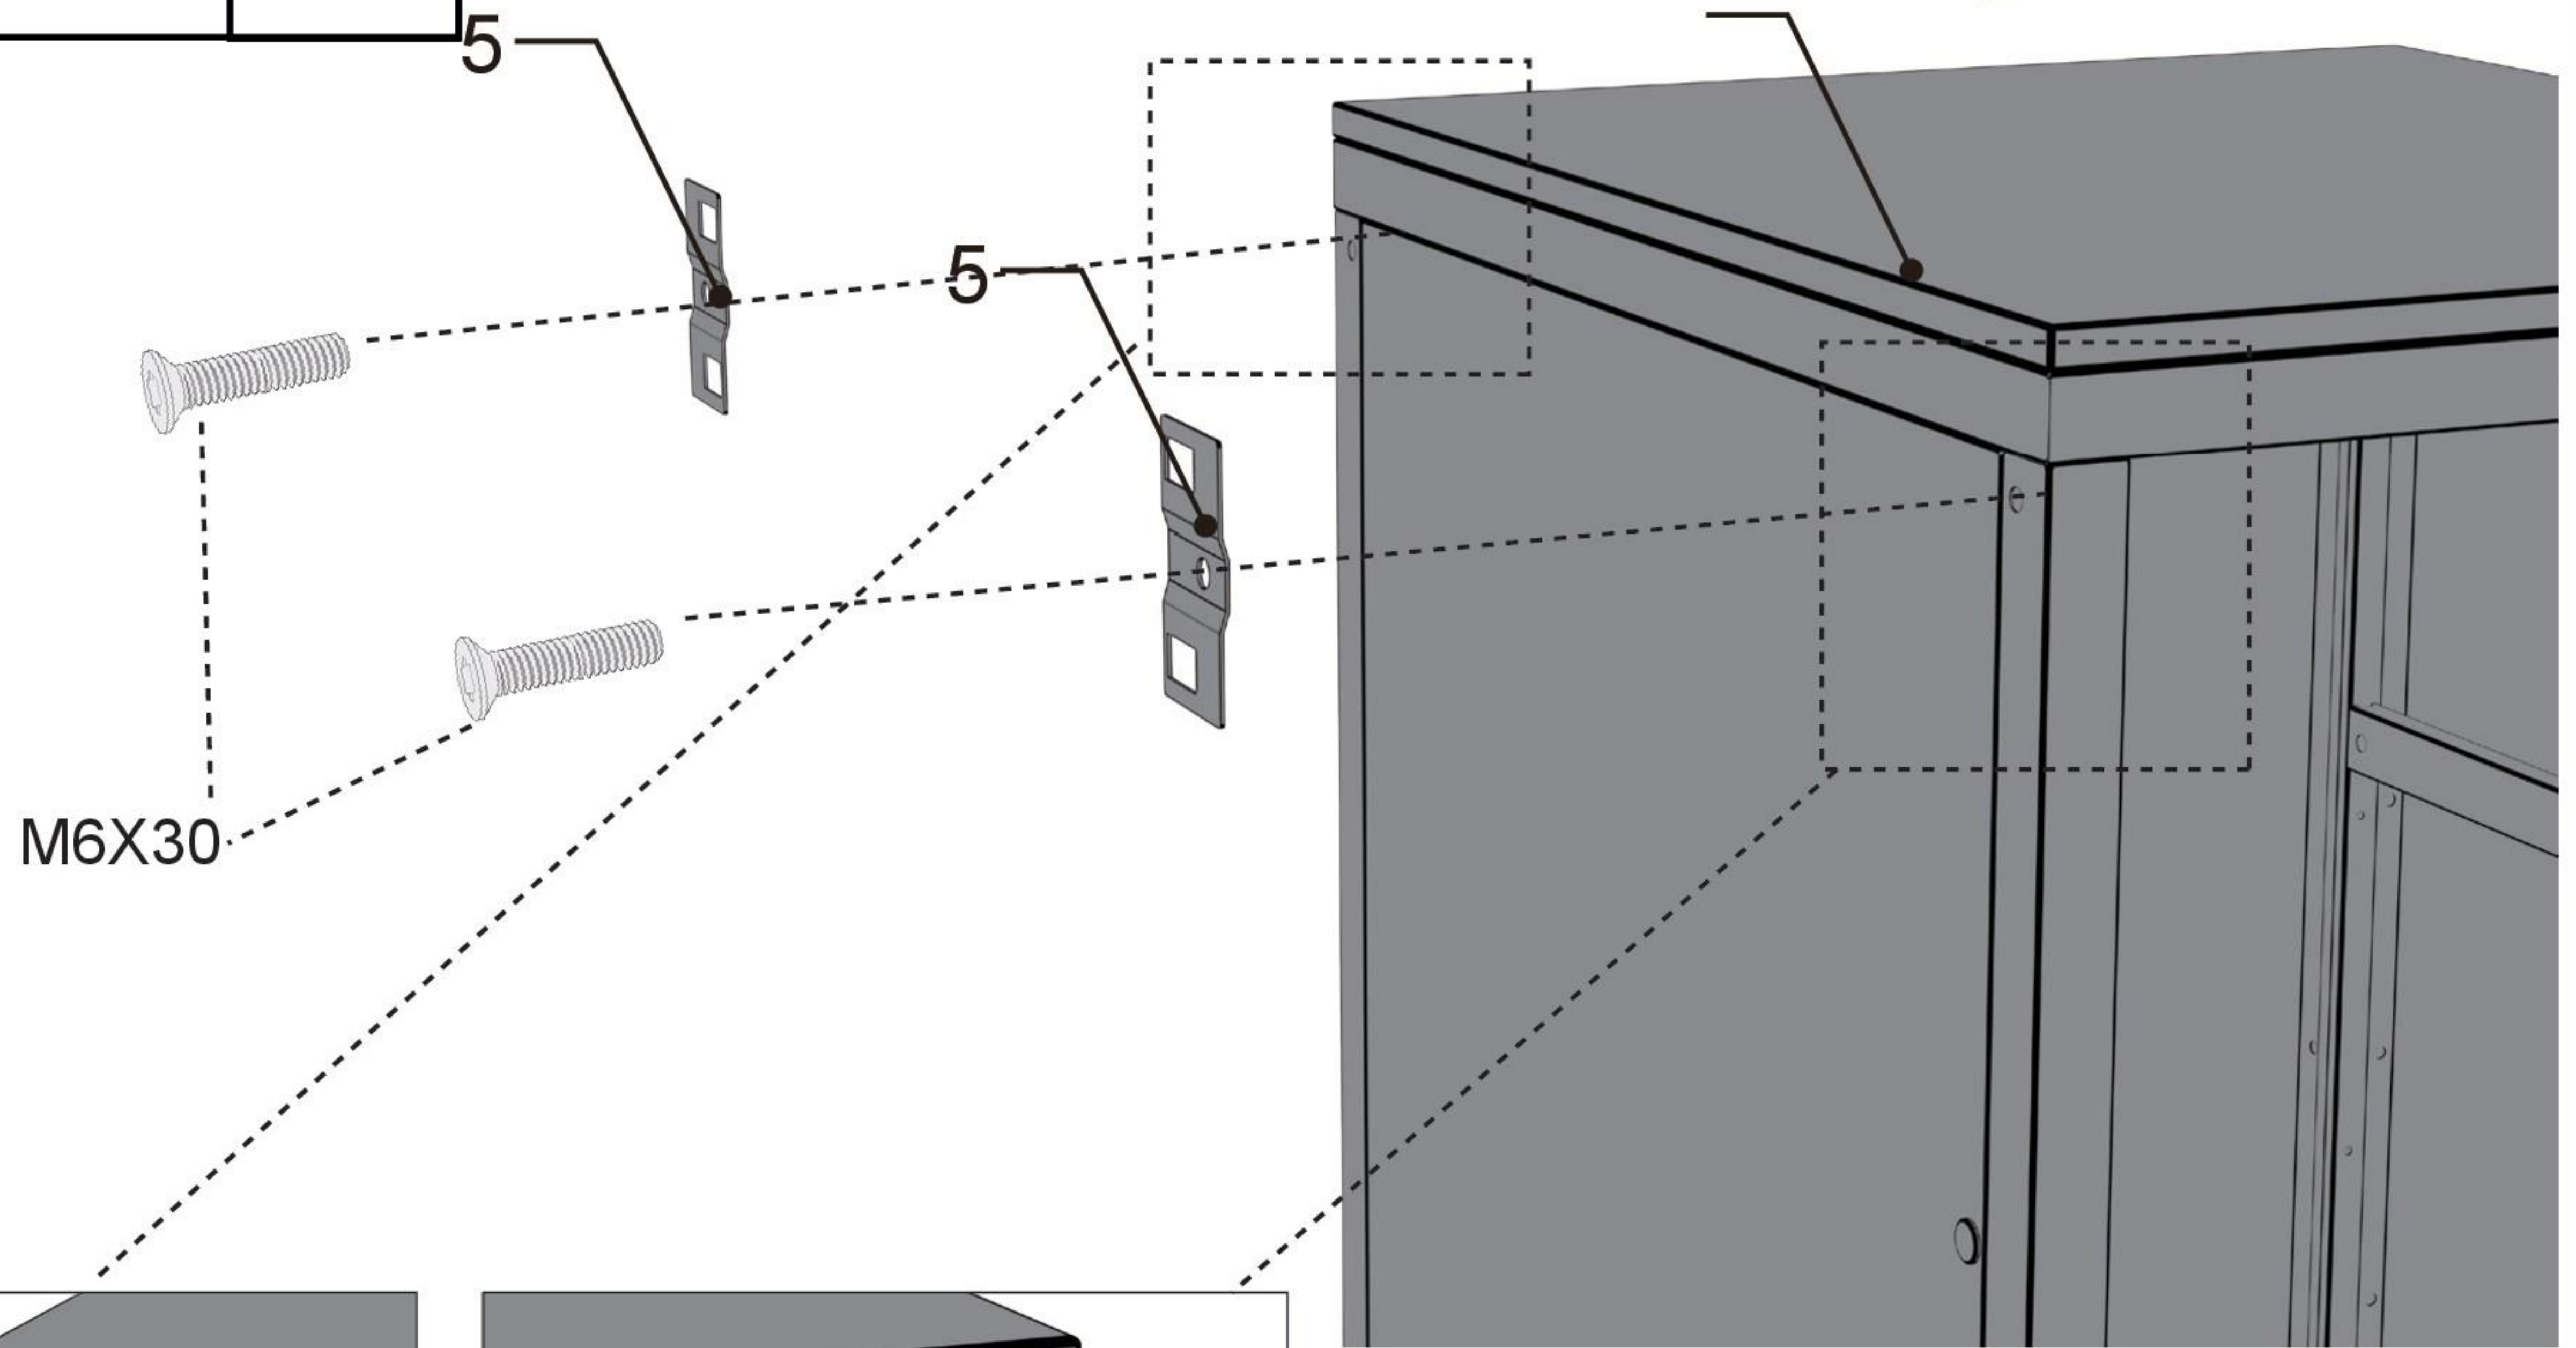

M6X30

2pcs.

OPTION 4

COZZE® ELEMENT fridge modul

9