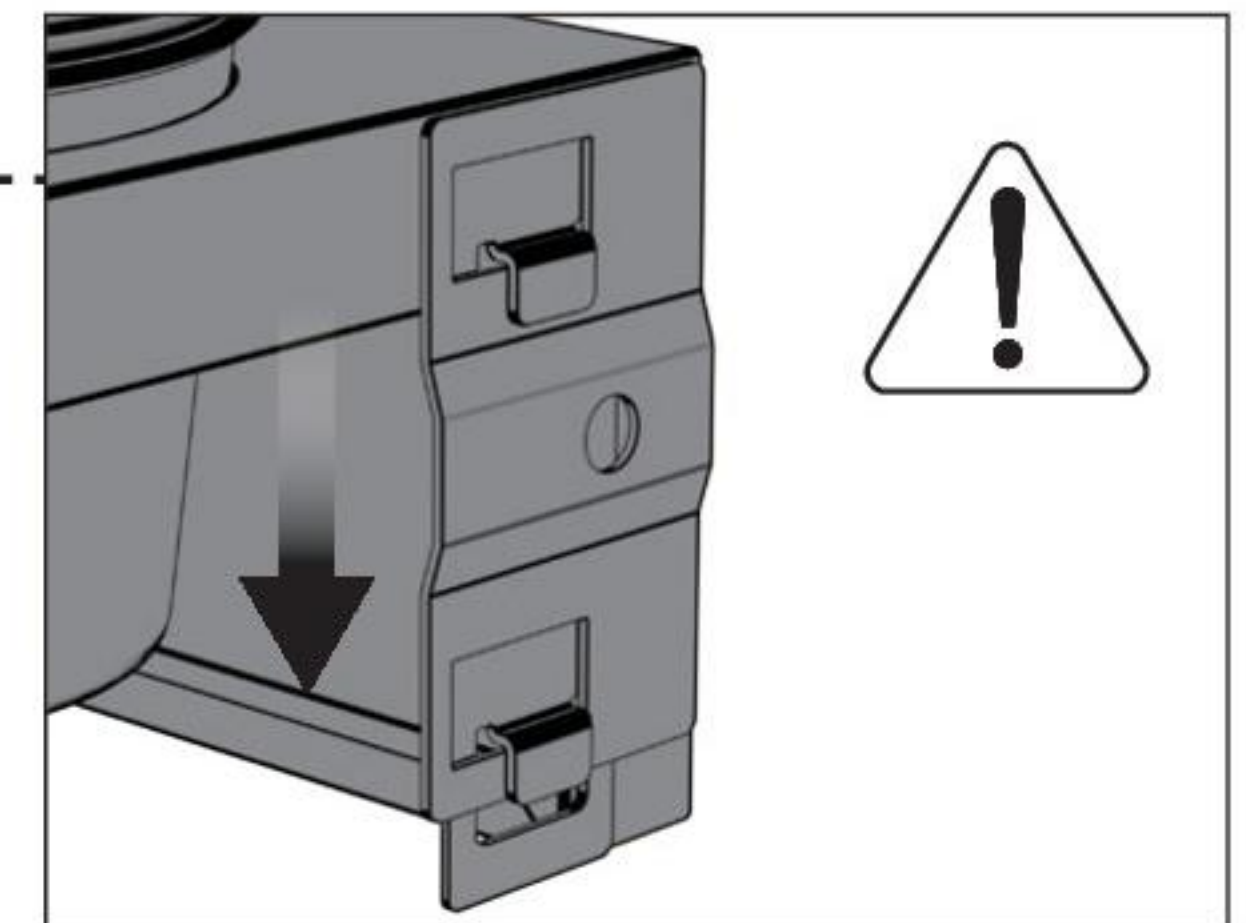

# OPTION 1

COZZE® ELEMENT BBQ station

3

5

5

M6X16

4

M6X40