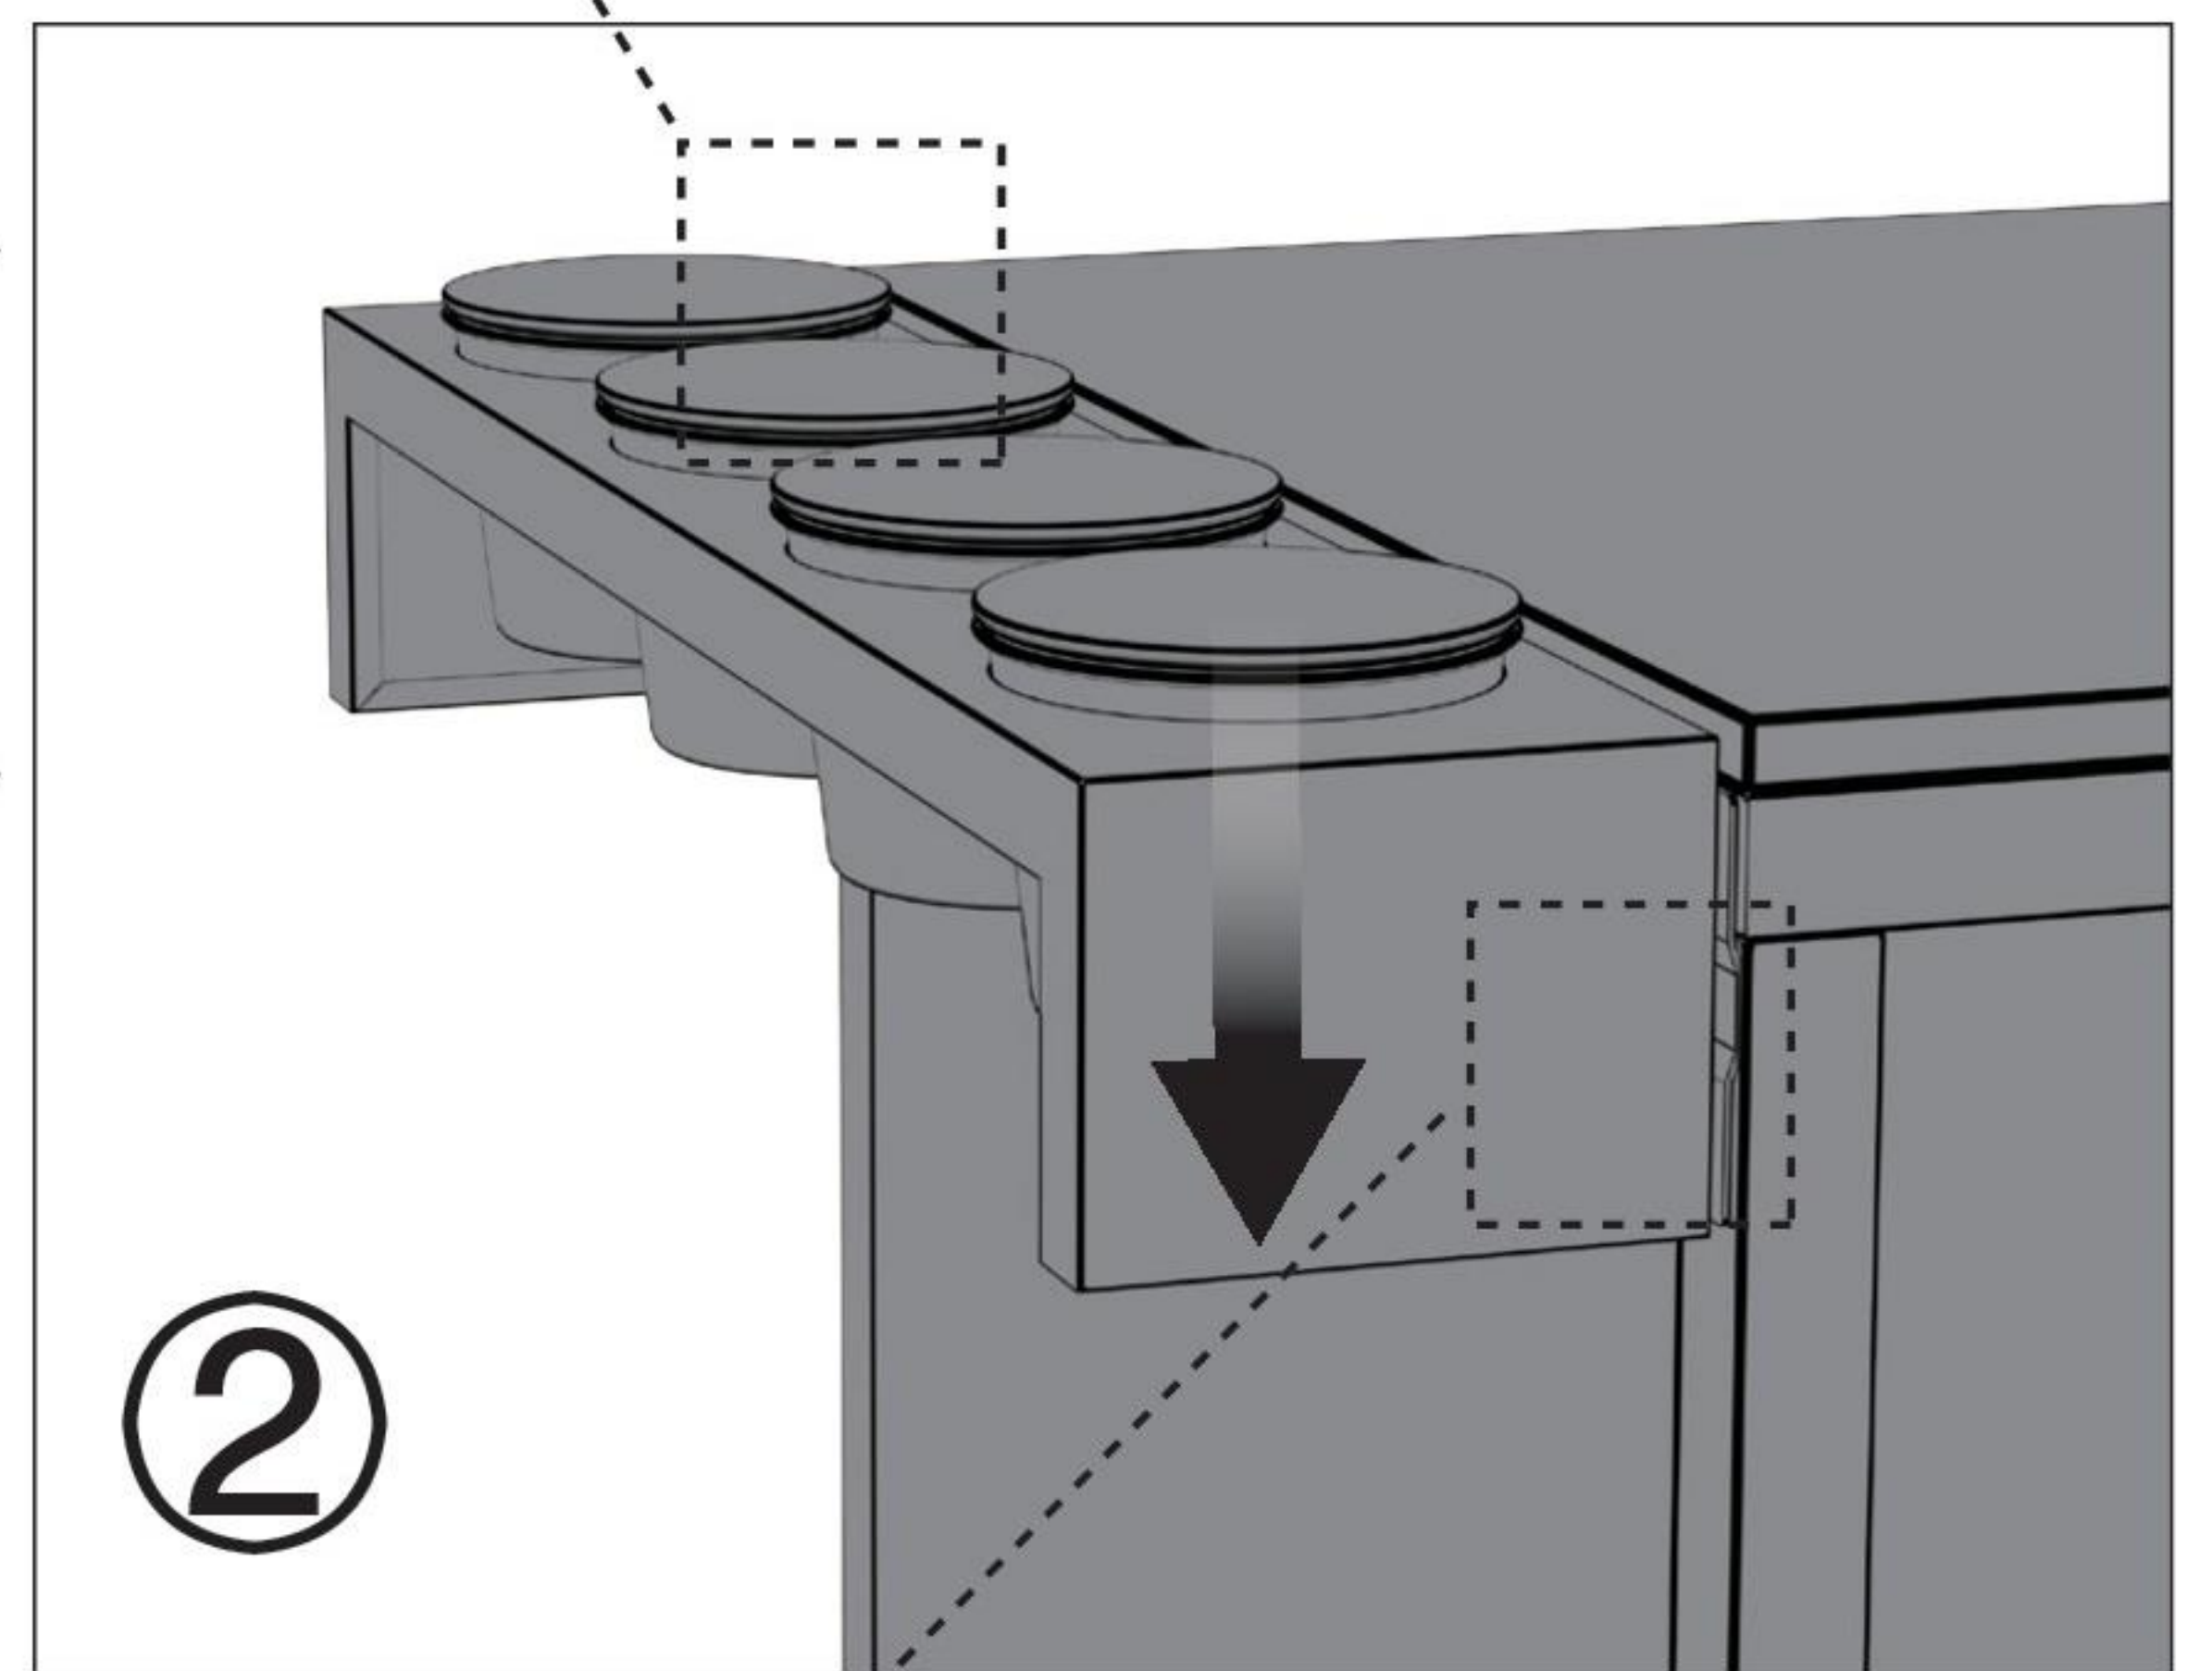

M6X30

2pcs.

OPTION 4

COZZE® ELEMENT fridge modul

9

10