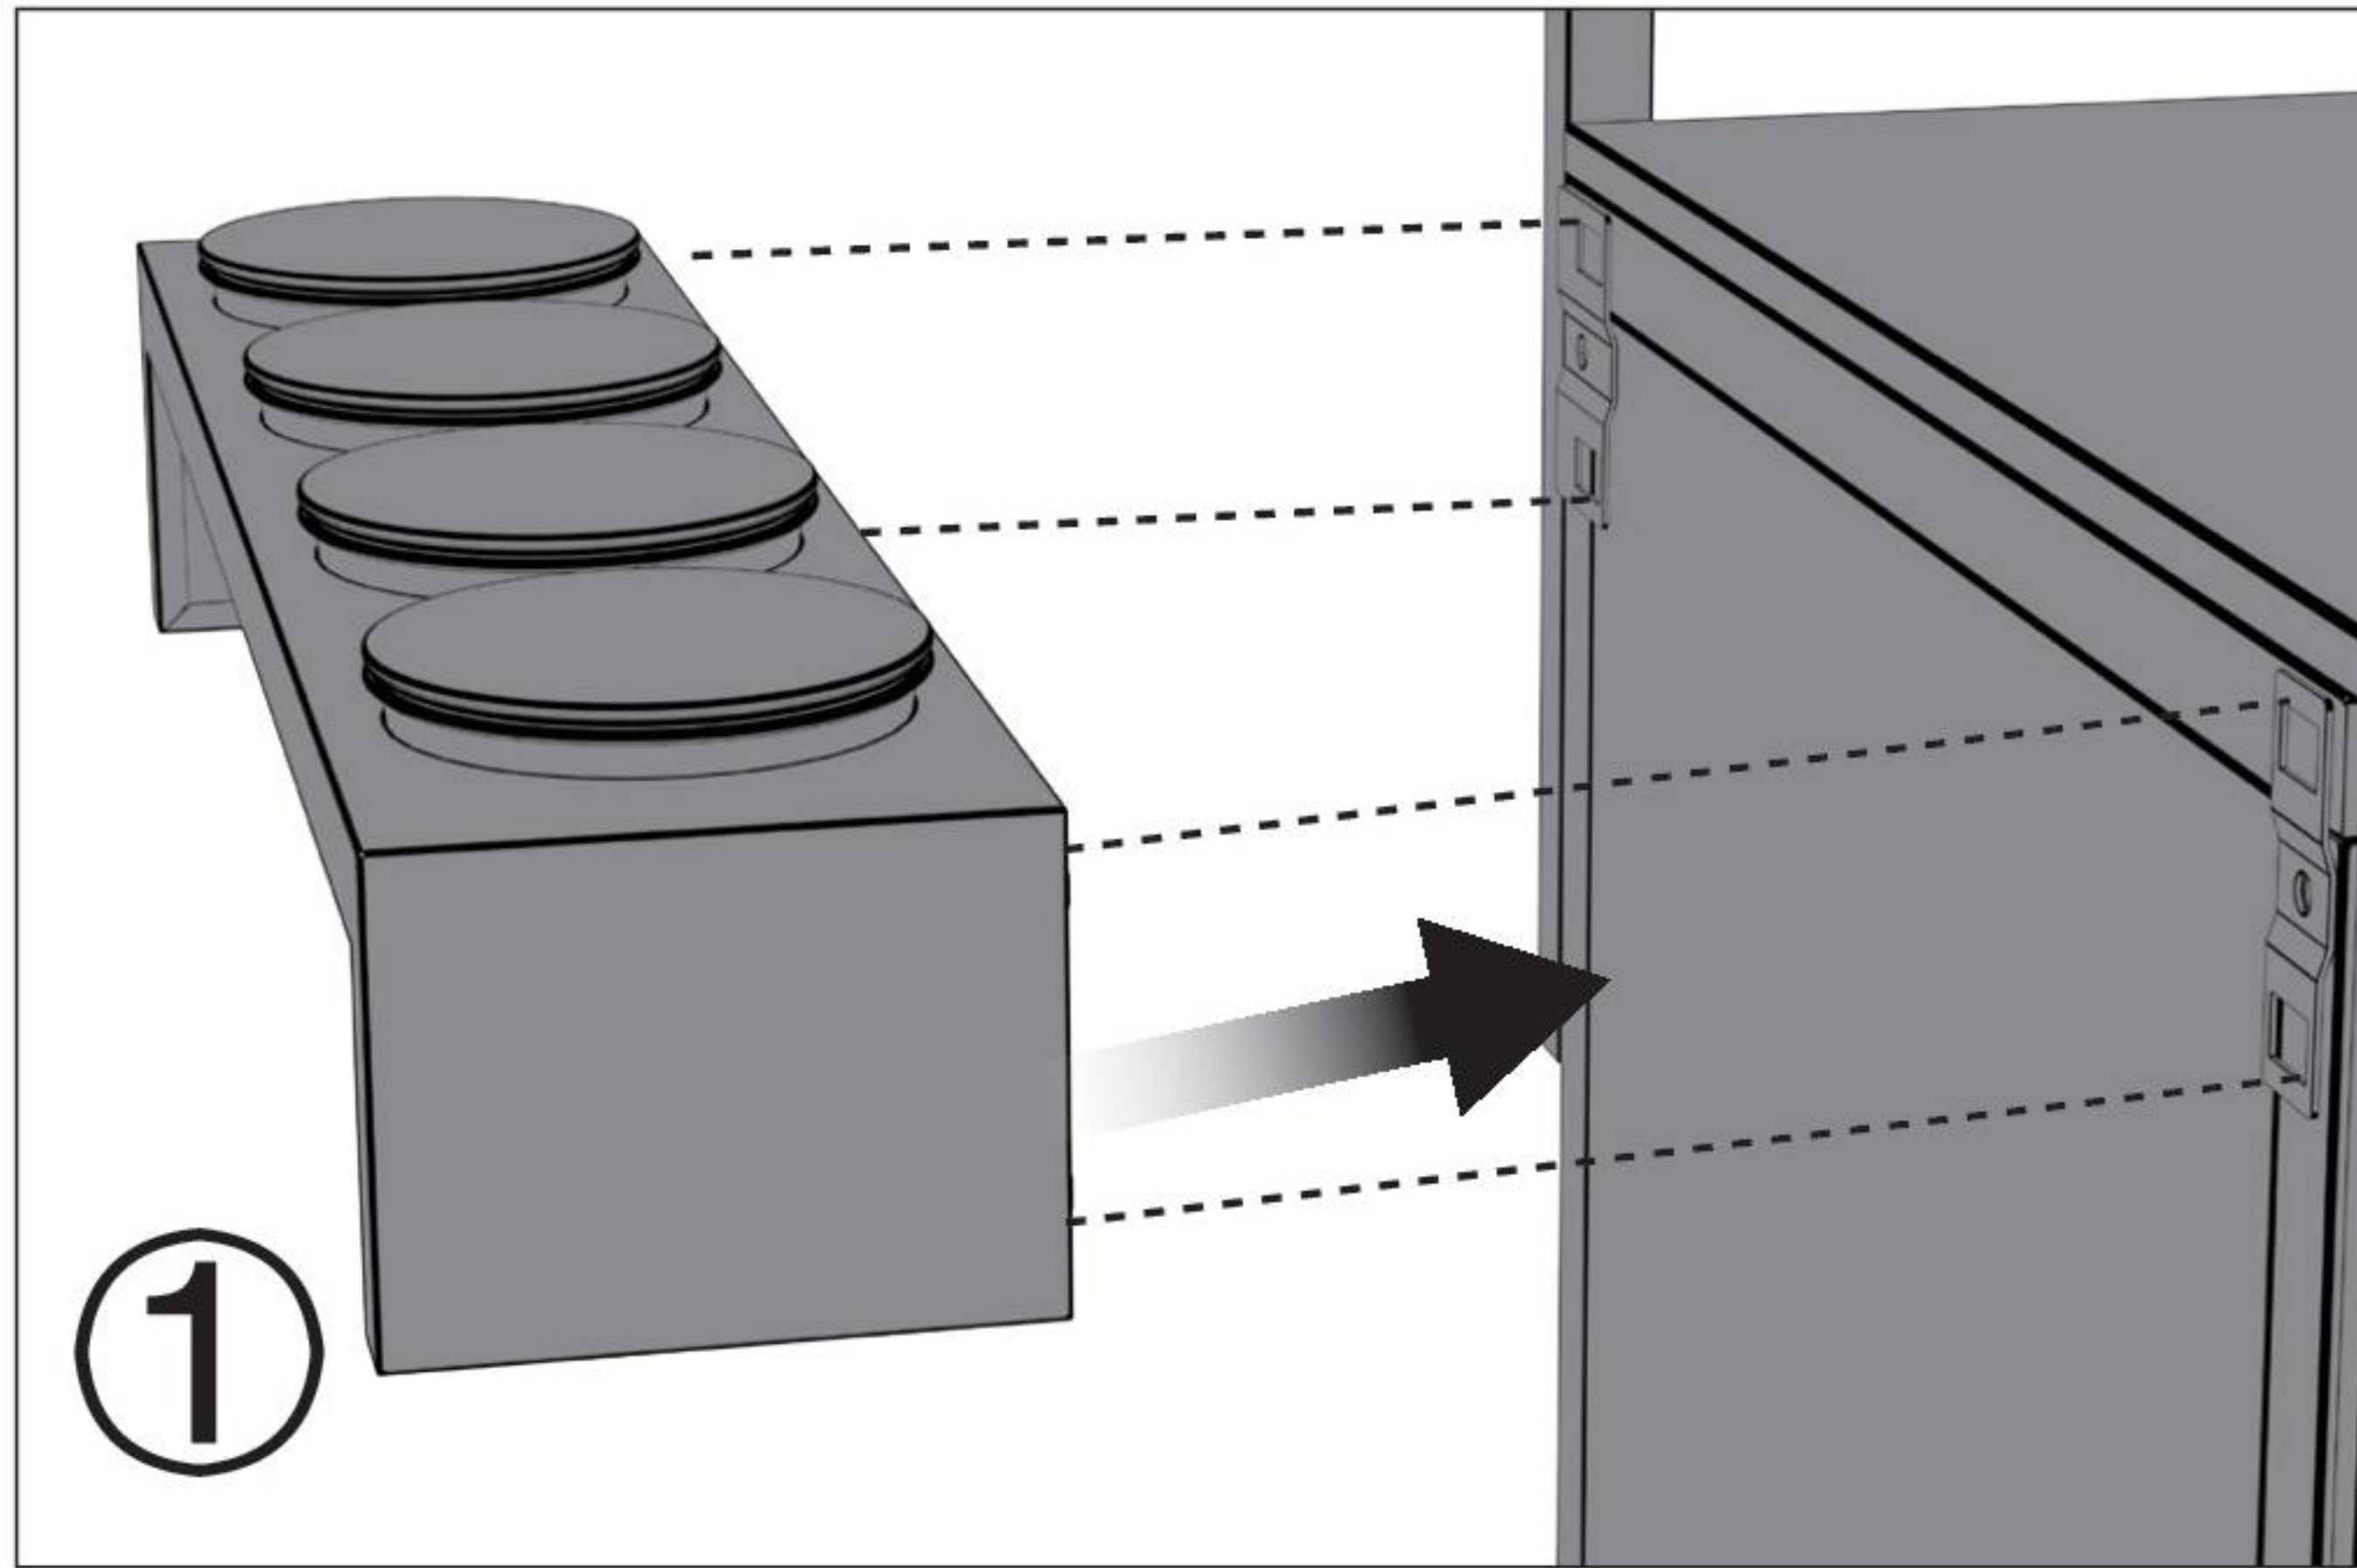

# OPTION 3

7

COZZE® ELEMENT  
tabletop and cabinet

8

M6X30

2pcs.