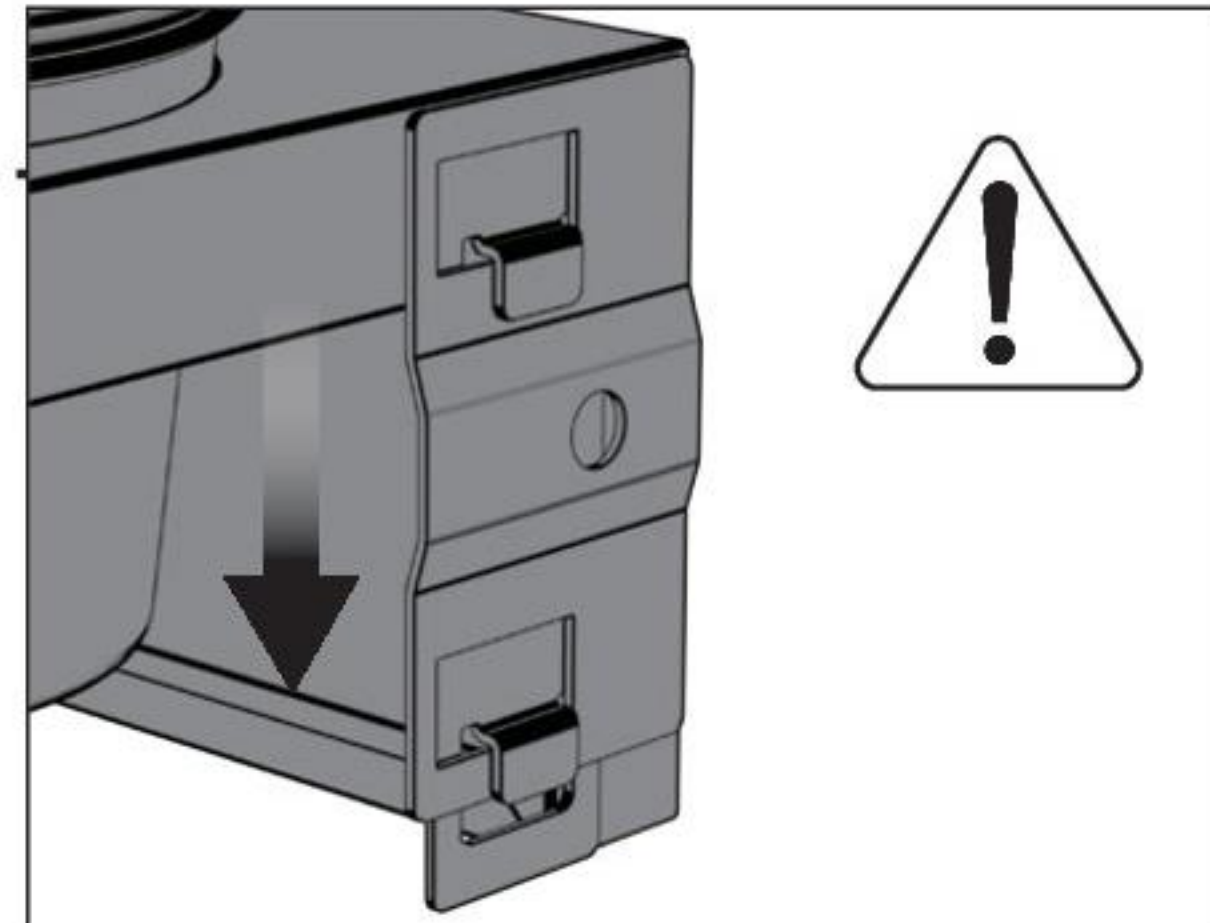

# OPTION 3

7

COZZE® ELEMENT  
tabletop and cabinet

8

M6X30

2pcs.