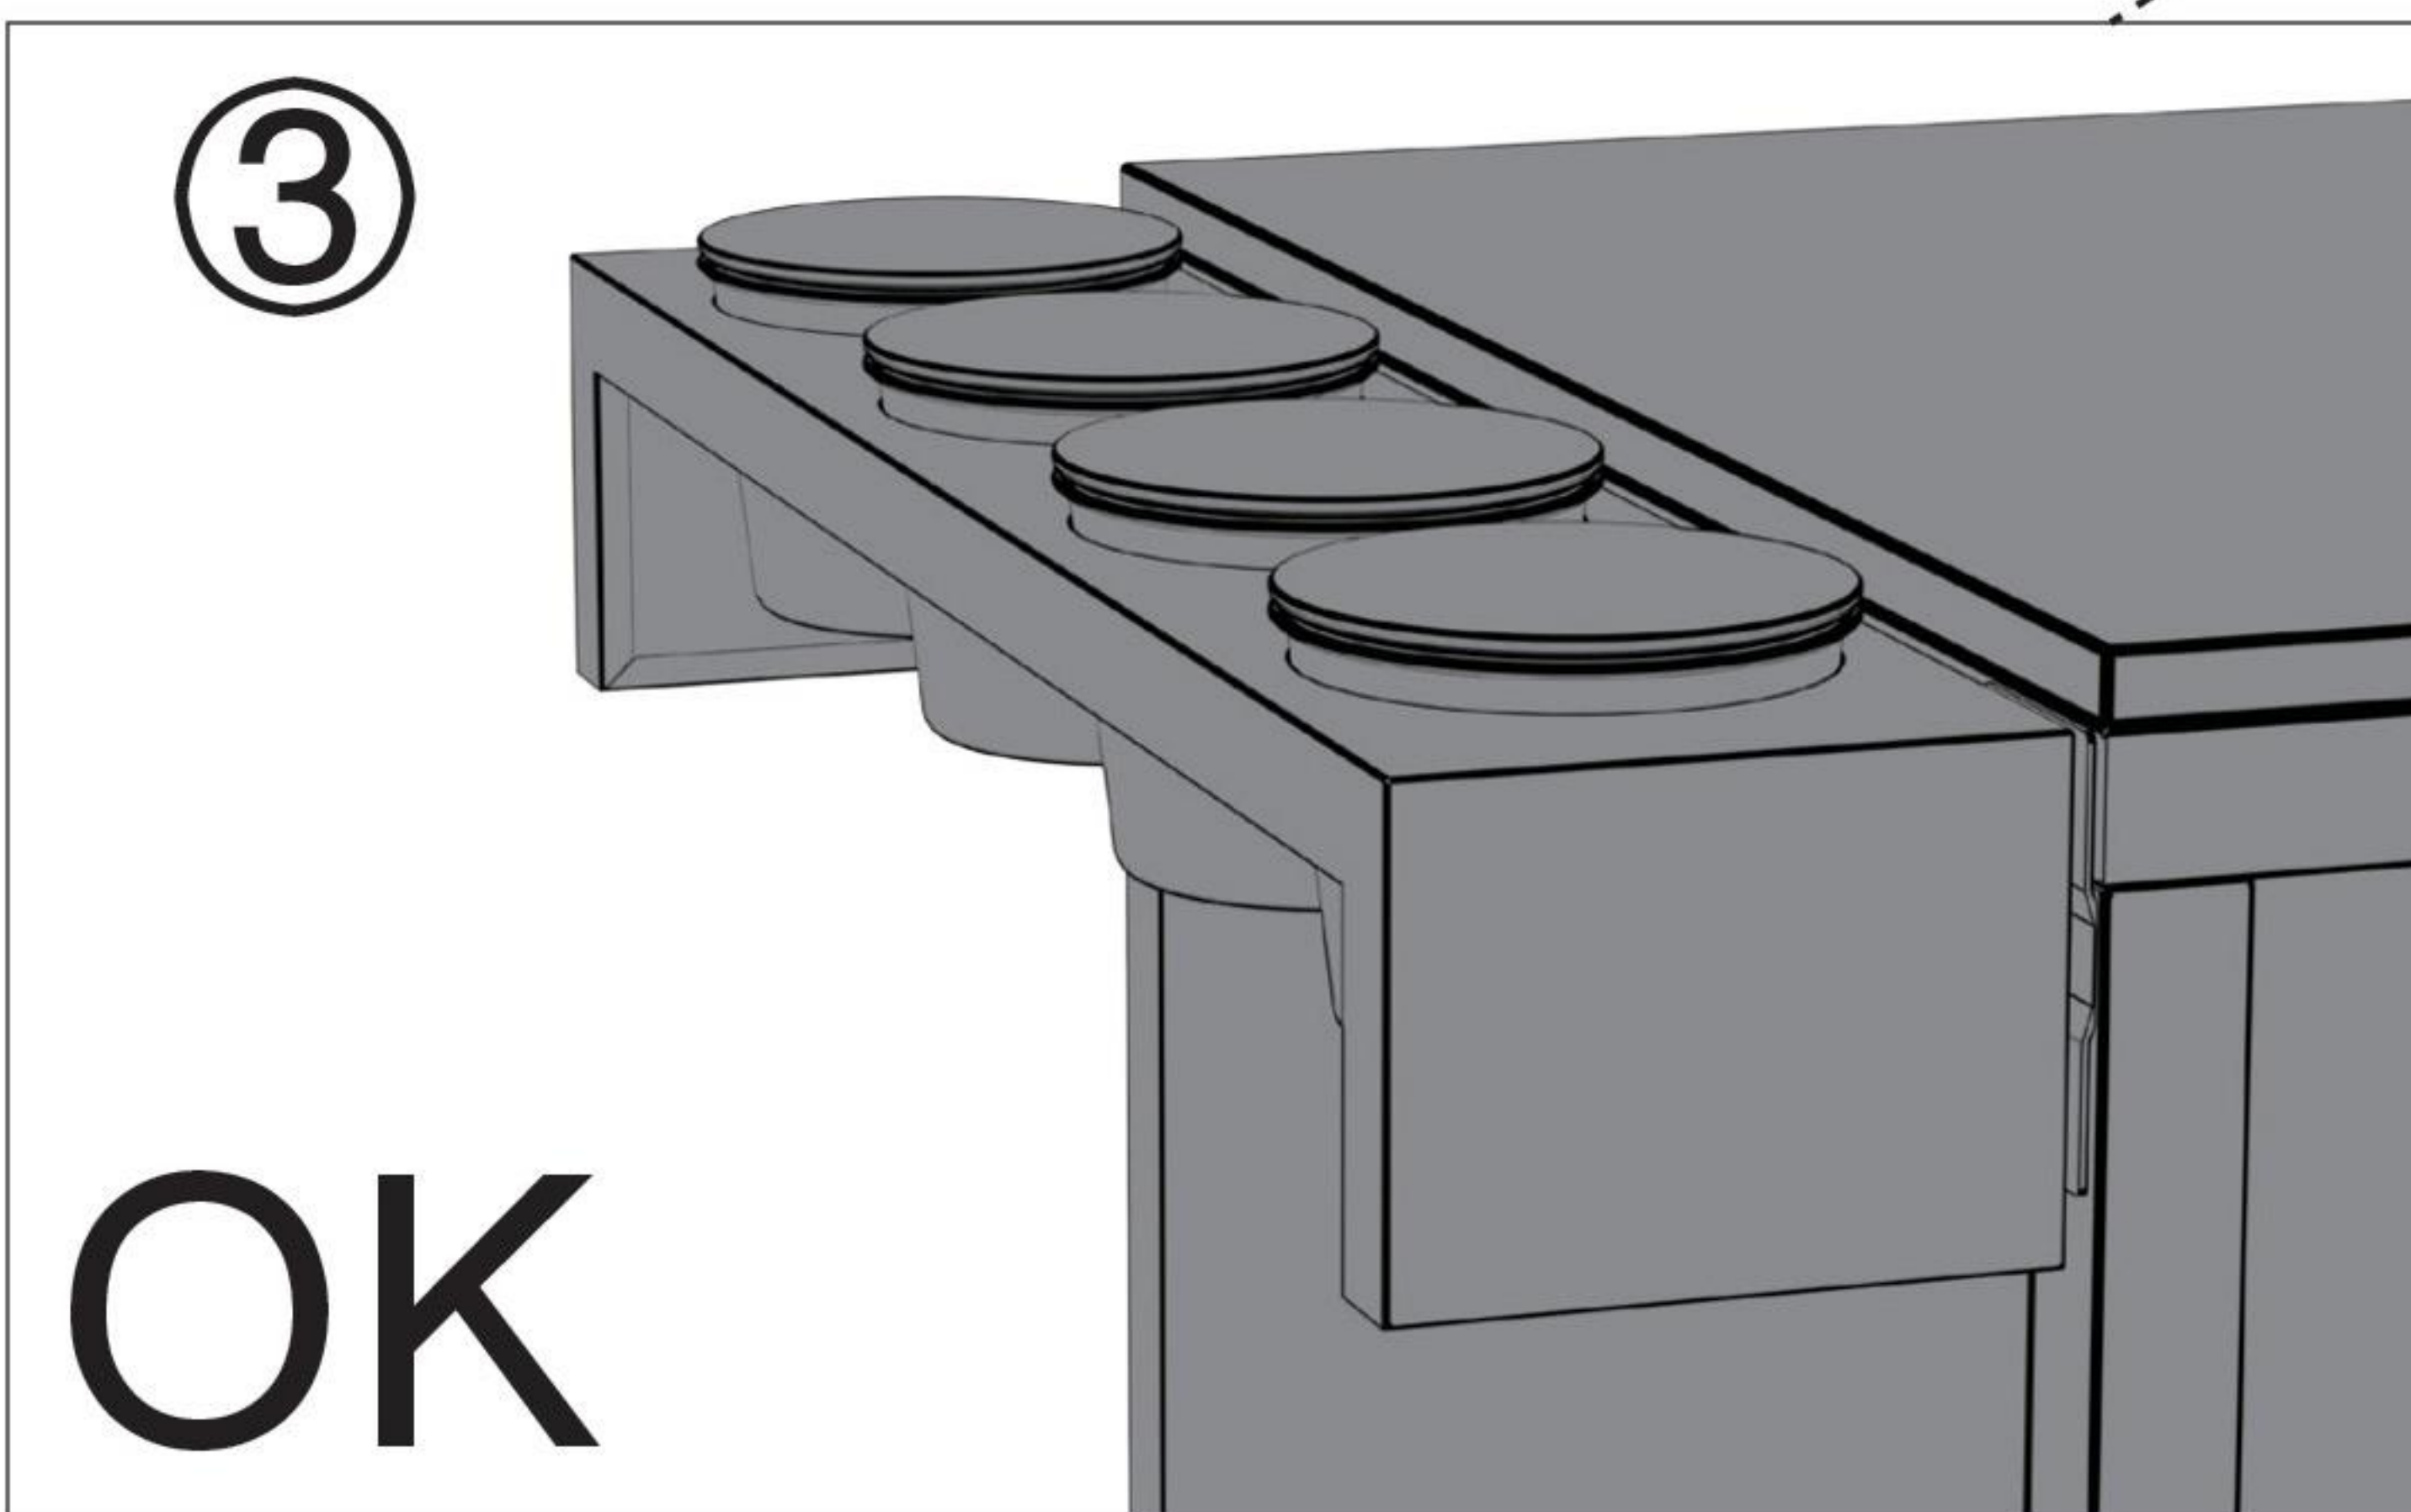

M6X30

2pcs.

OPTION 4

COZZE® ELEMENT fridge modul

9

10