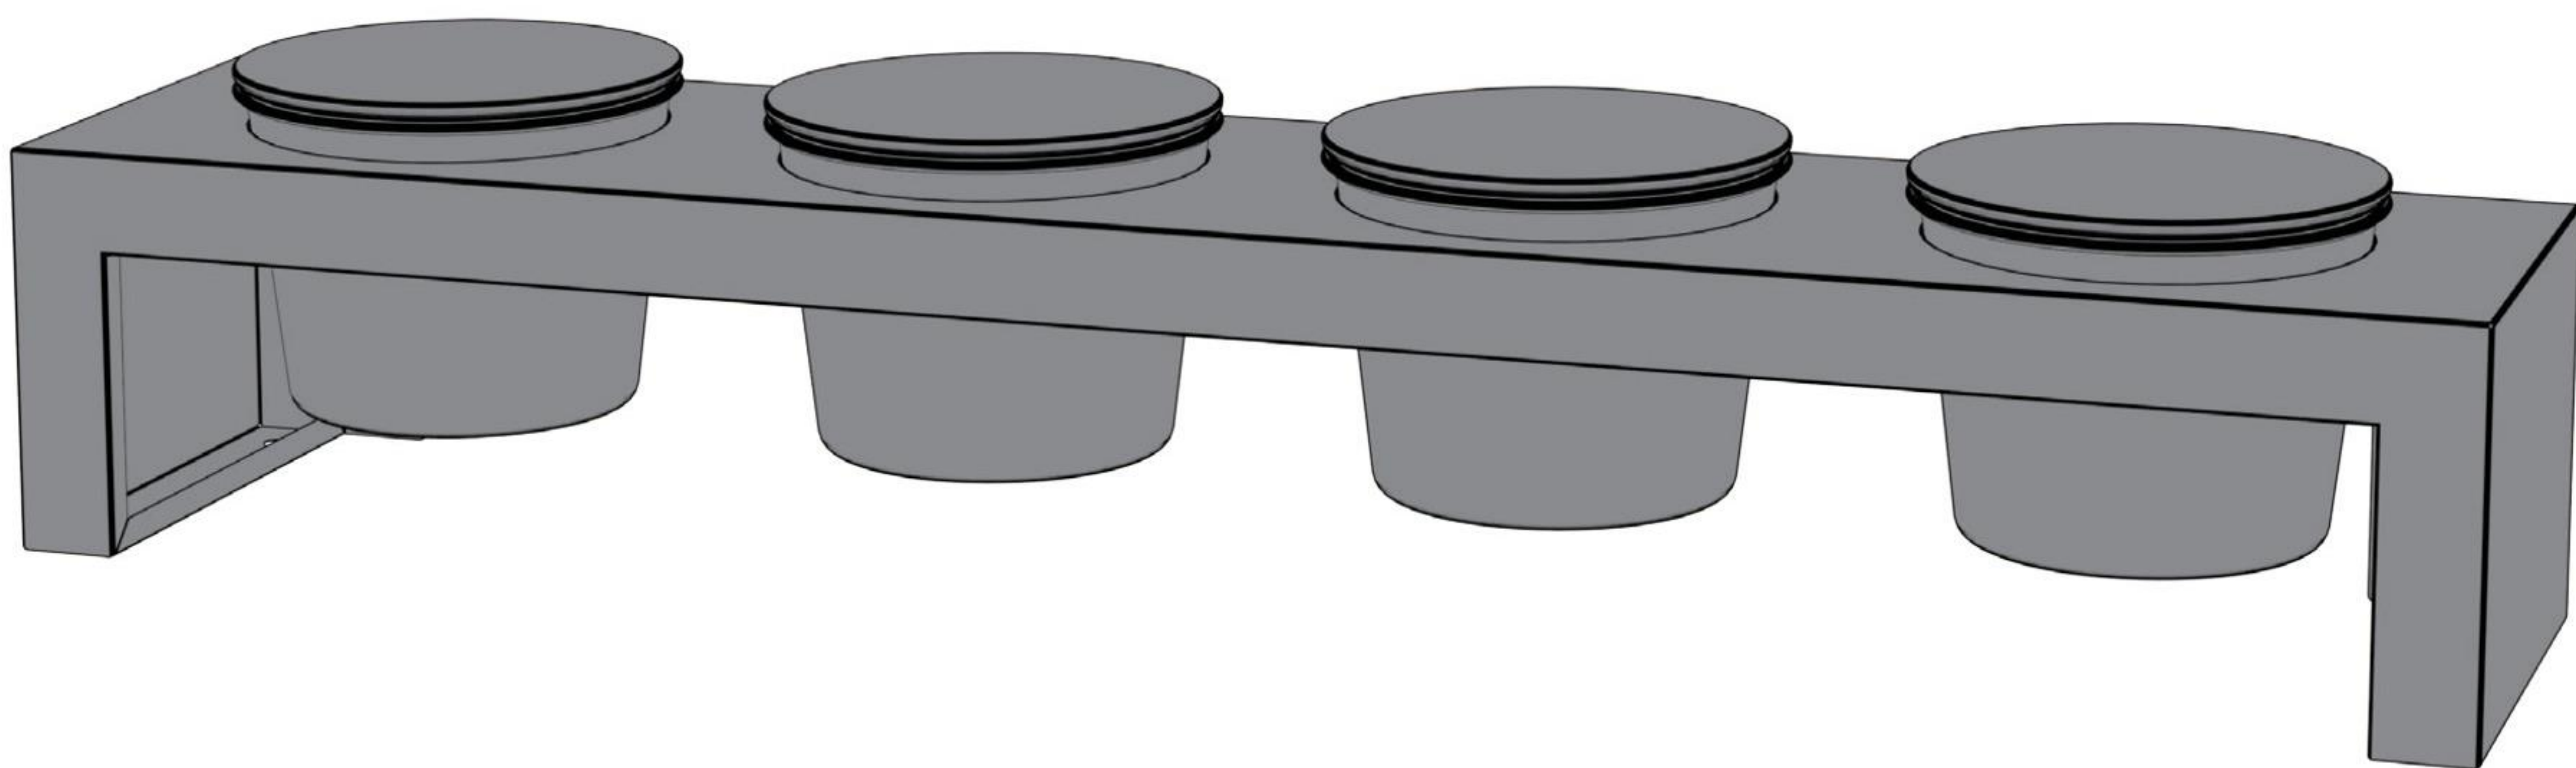

# ASSEMBLY INSTRUCTIONS FOR TOPPING STATION

OUTSTANDING DANISH DESIGN

cozze®

1		4pcs.	3		1pc.
2		4pcs.	4		2pcs.

4		2pcs.	5		2pcs.
	M6X16 	2pcs.		M6X40 	2pcs.
	M6X30 	2pcs.			

(Included)

1

2