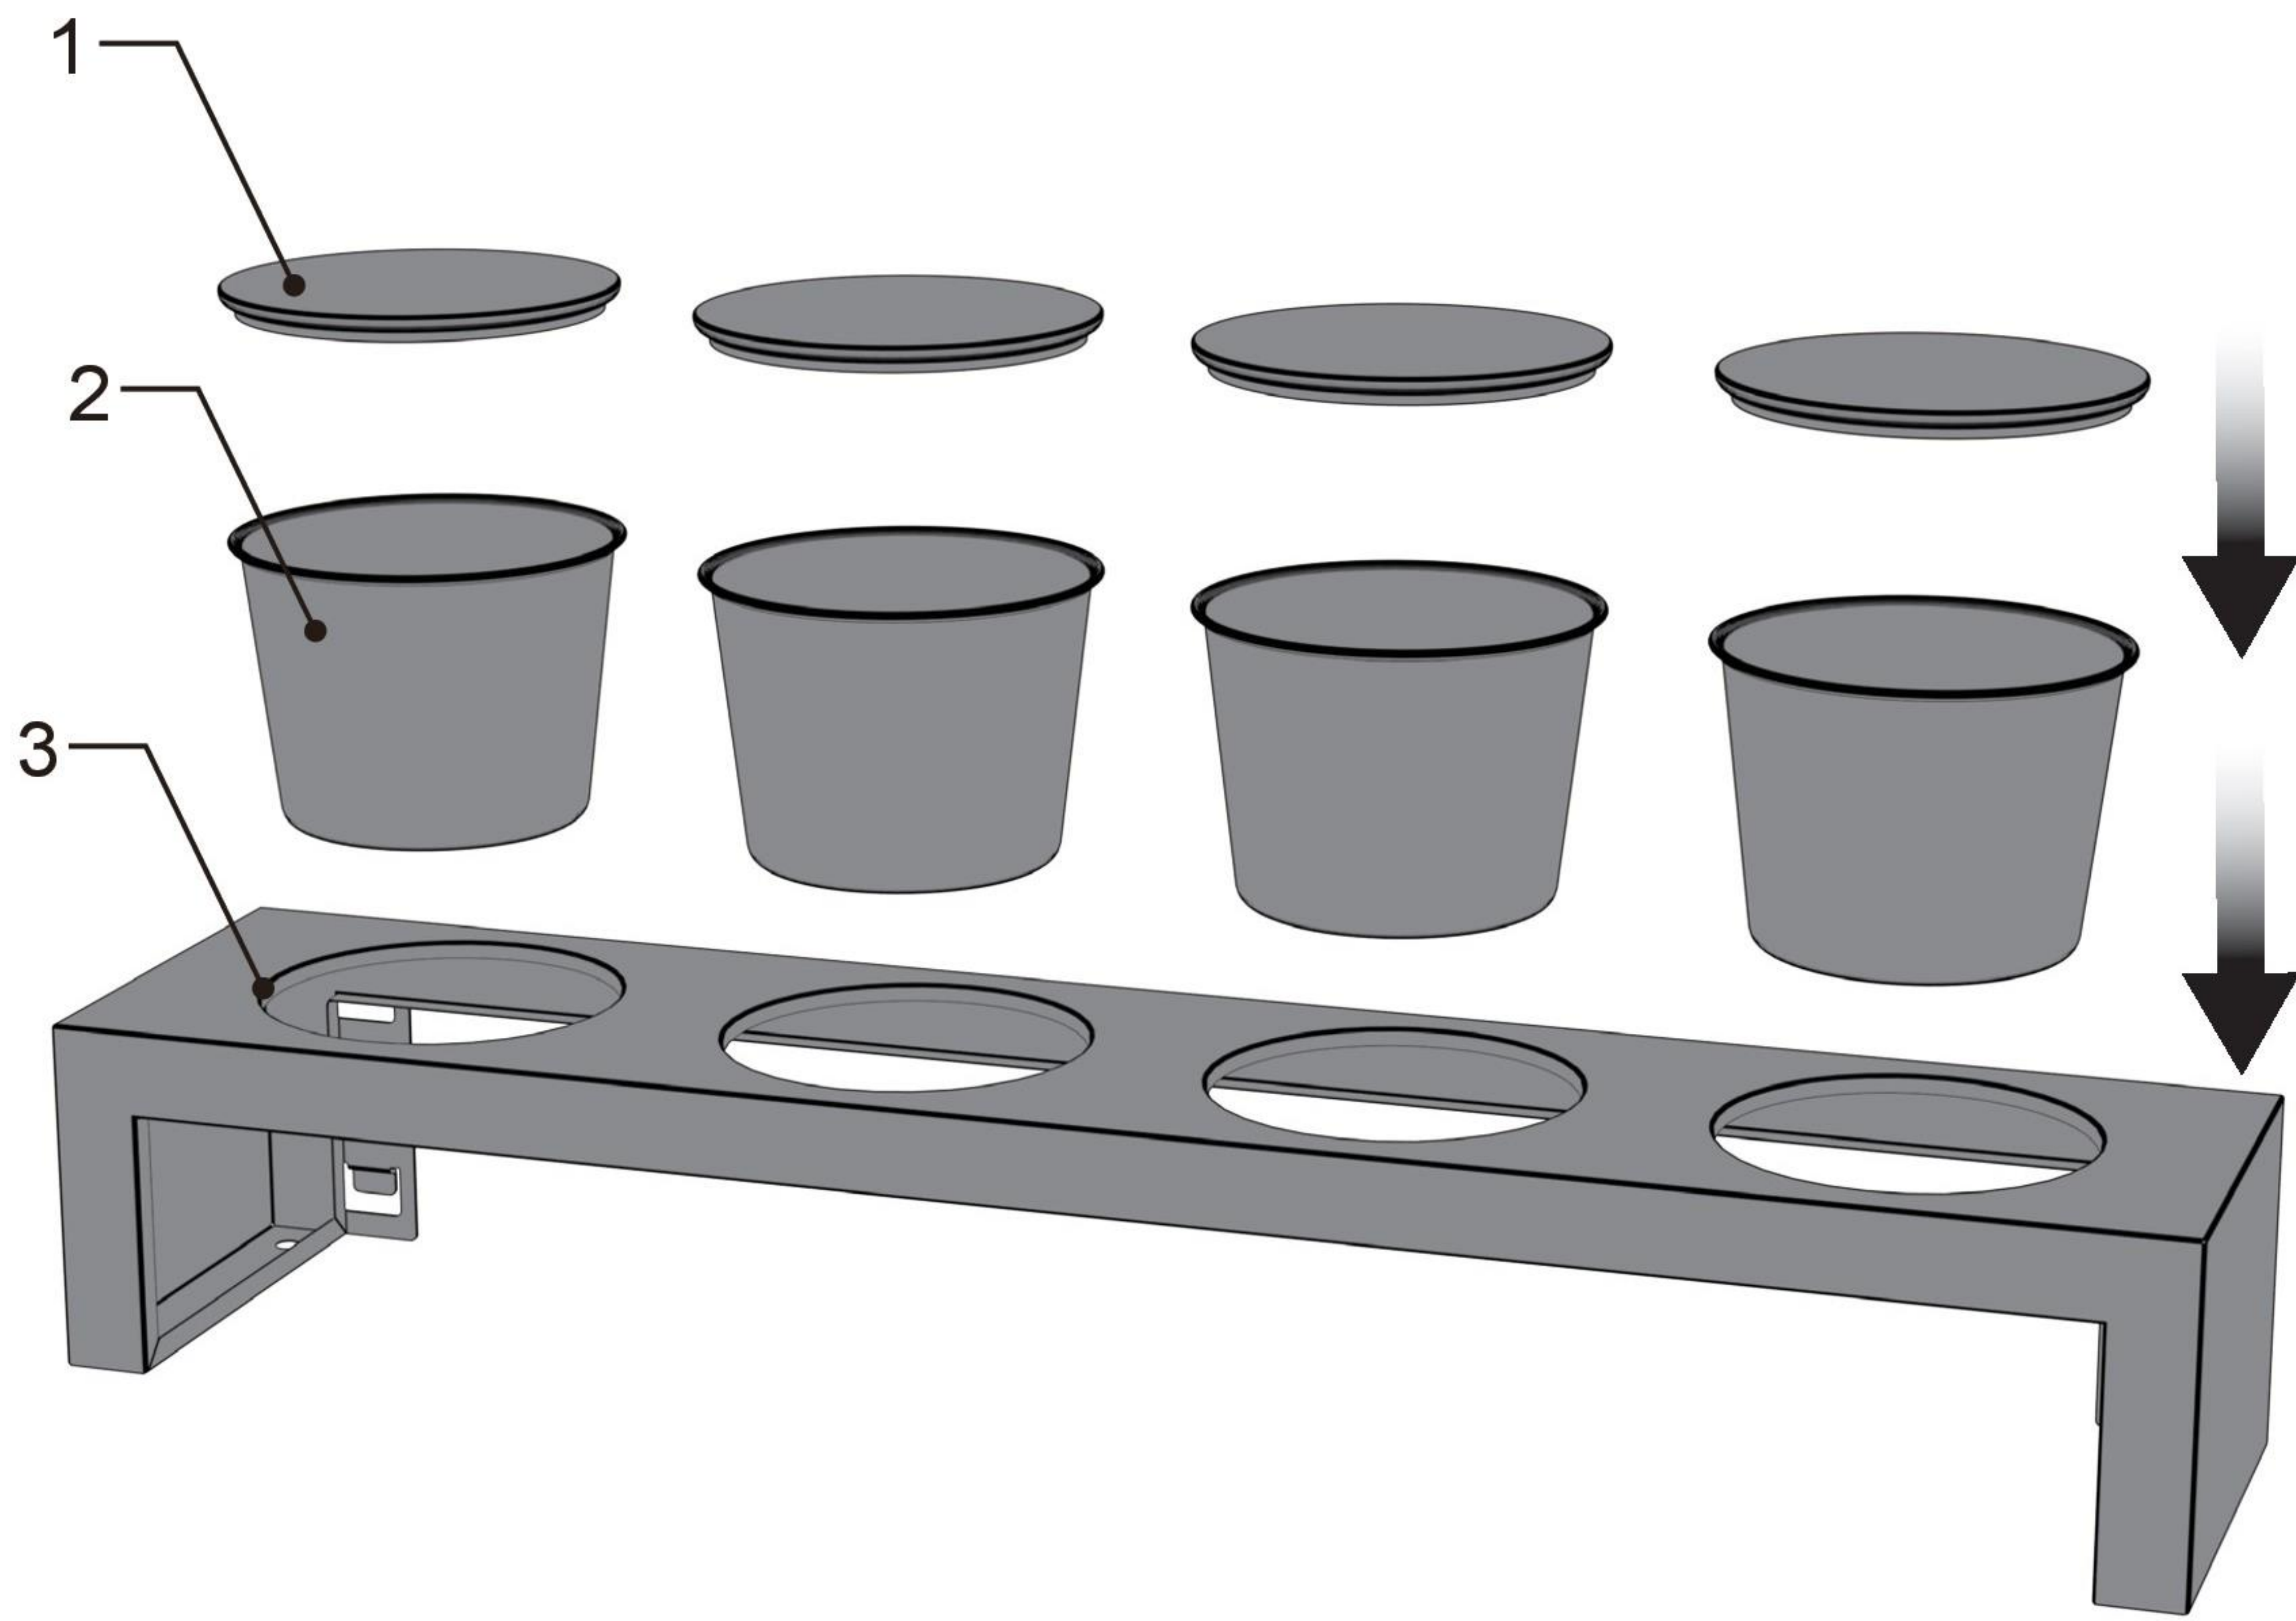

# ASSEMBLY INSTRUCTIONS FOR TOPPING STATION

OUTSTANDING DANISH DESIGN

cozze®

1		4pcs.	3		1pc.
2		4pcs.	4		2pcs.

4		2pcs.	5		2pcs.
	M6X16 	2pcs.		M6X40 	2pcs.
	M6X30 	2pcs.			

(Included)

1

2

# OPTION 1

COZZE® ELEMENT BBQ station

3

5

5

M6X16

4

M6X40