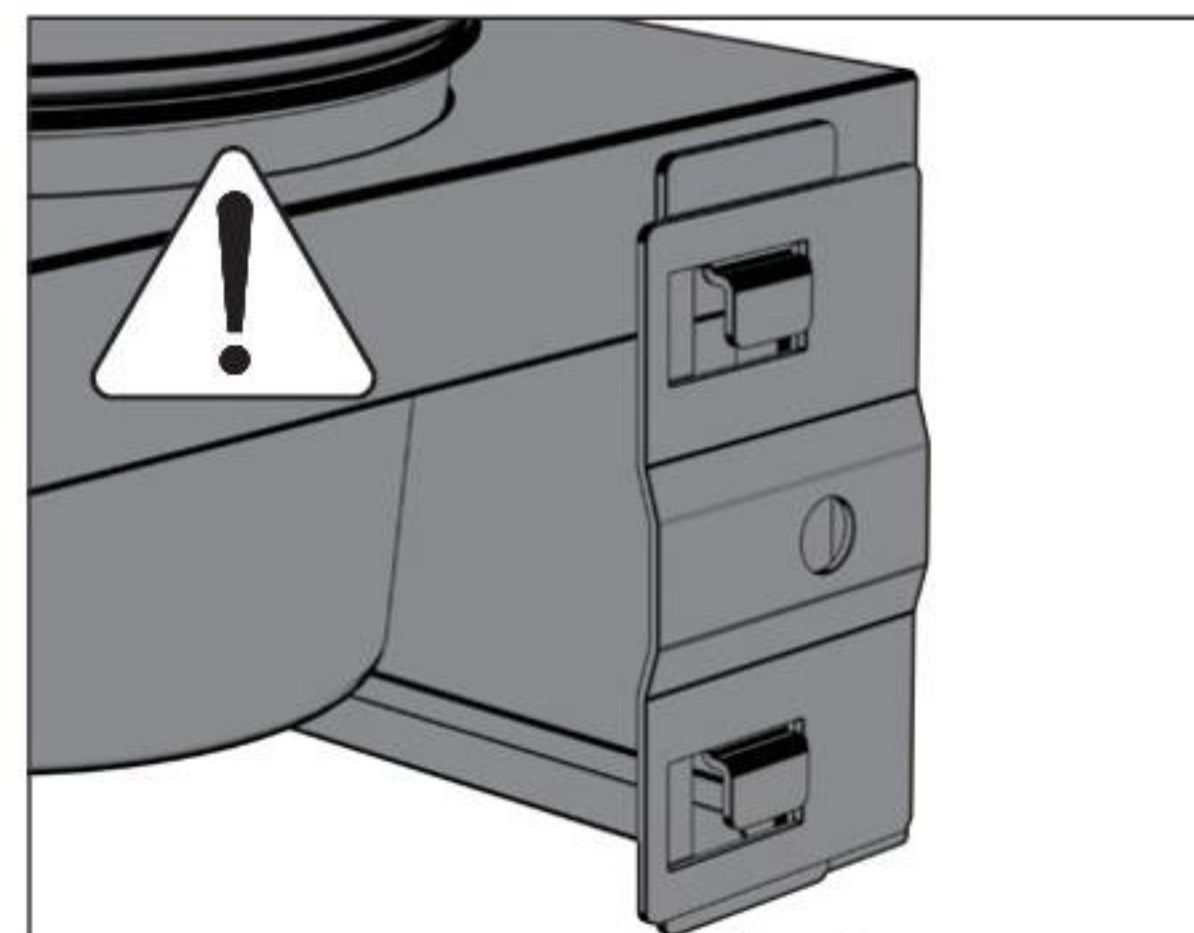

M6X30

2pcs.

OPTION 4

COZZE® ELEMENT fridge modul

9

10