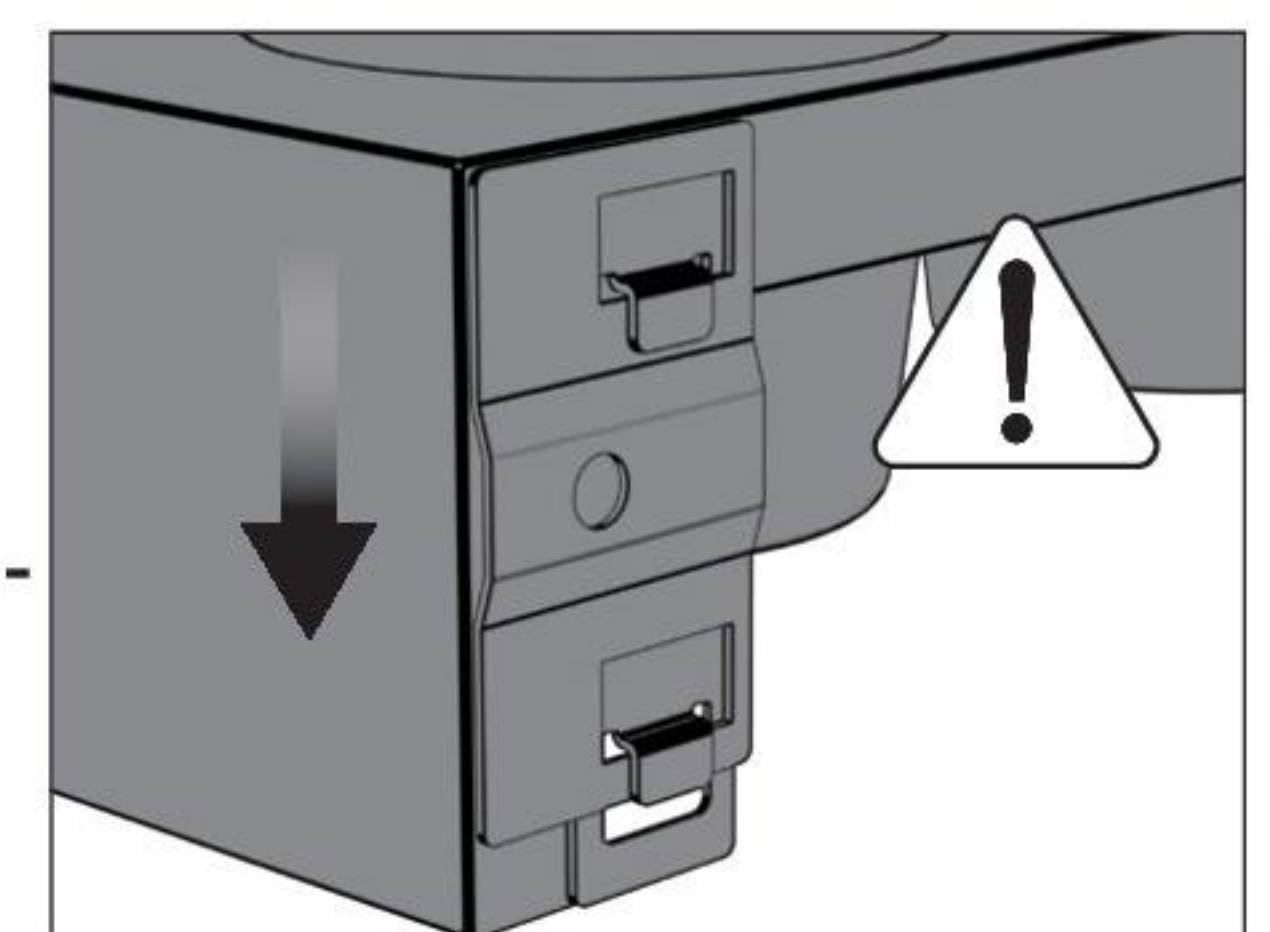

M6X30

2pcs.

OPTION 4

COZZE® ELEMENT fridge modul

9

10