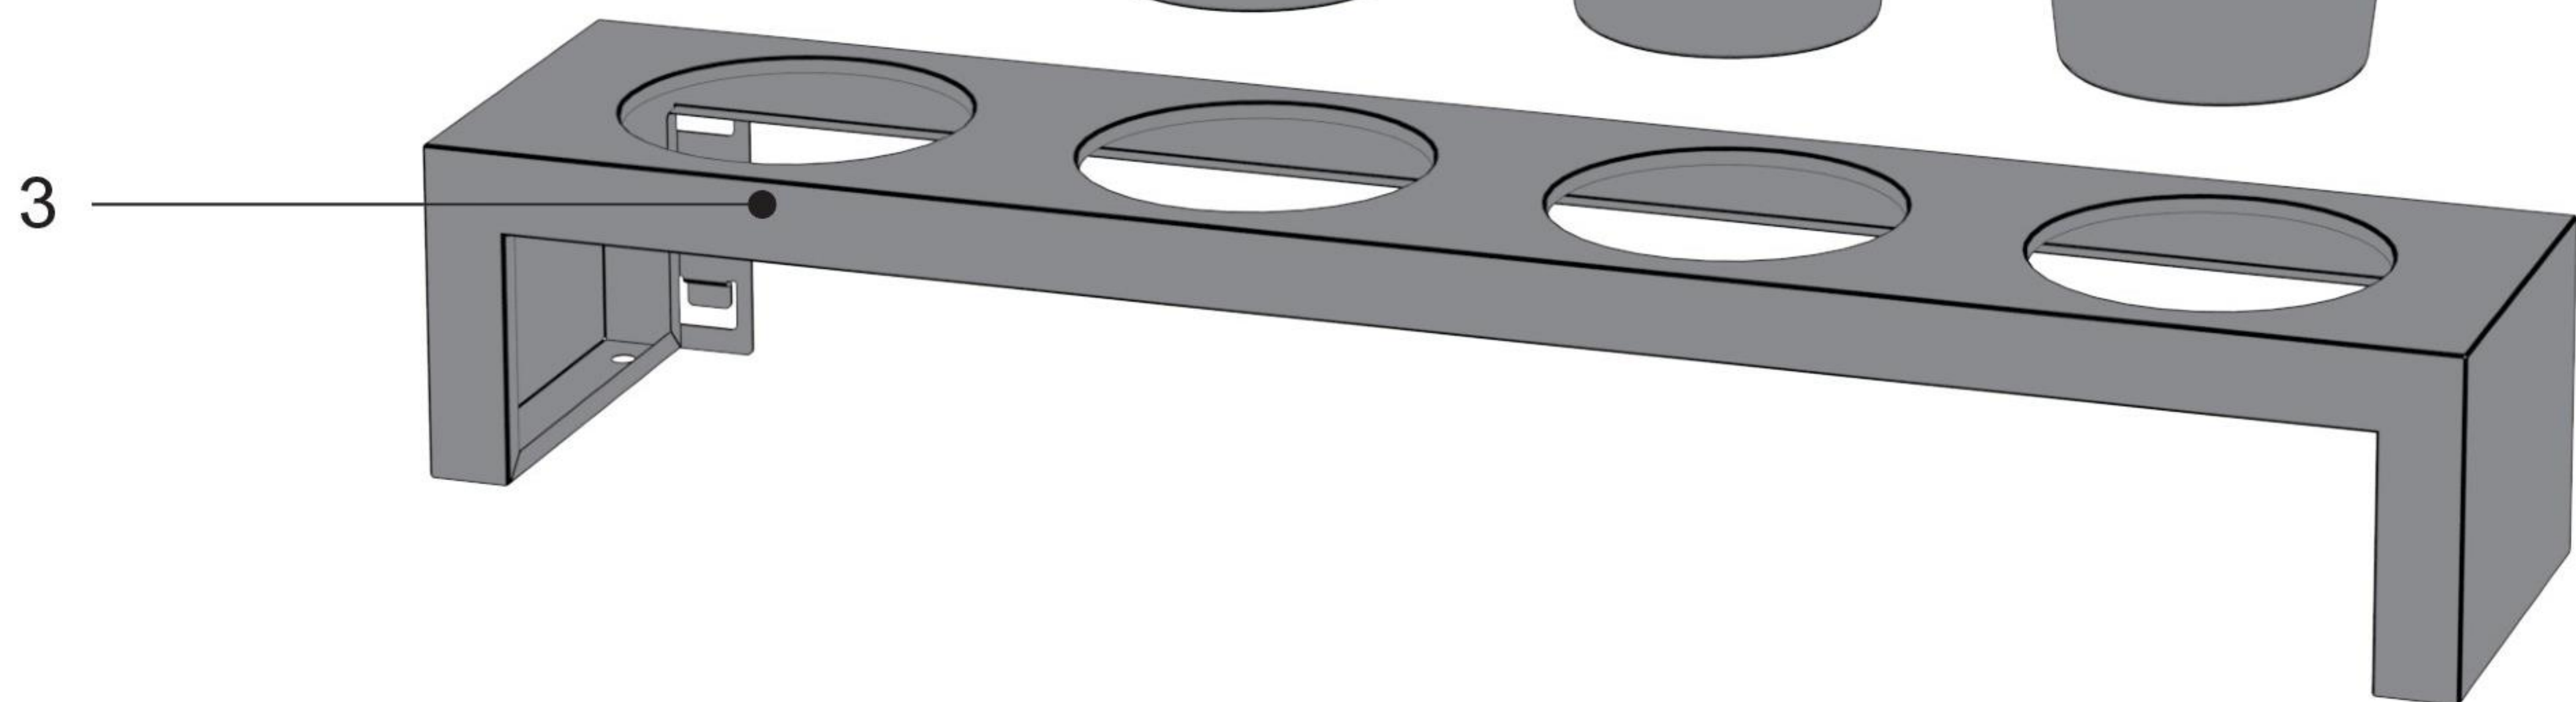

# ASSEMBLY INSTRUCTIONS FOR TOPPING STATION

OUTSTANDING DANISH DESIGN

cozze®

1		4pcs.	3		1pc.
2		4pcs.	4		2pcs.

4		2pcs.	5		2pcs.
	M6X16 	2pcs.		M6X40 	2pcs.
	M6X30 	2pcs.			

(Included)

1

2