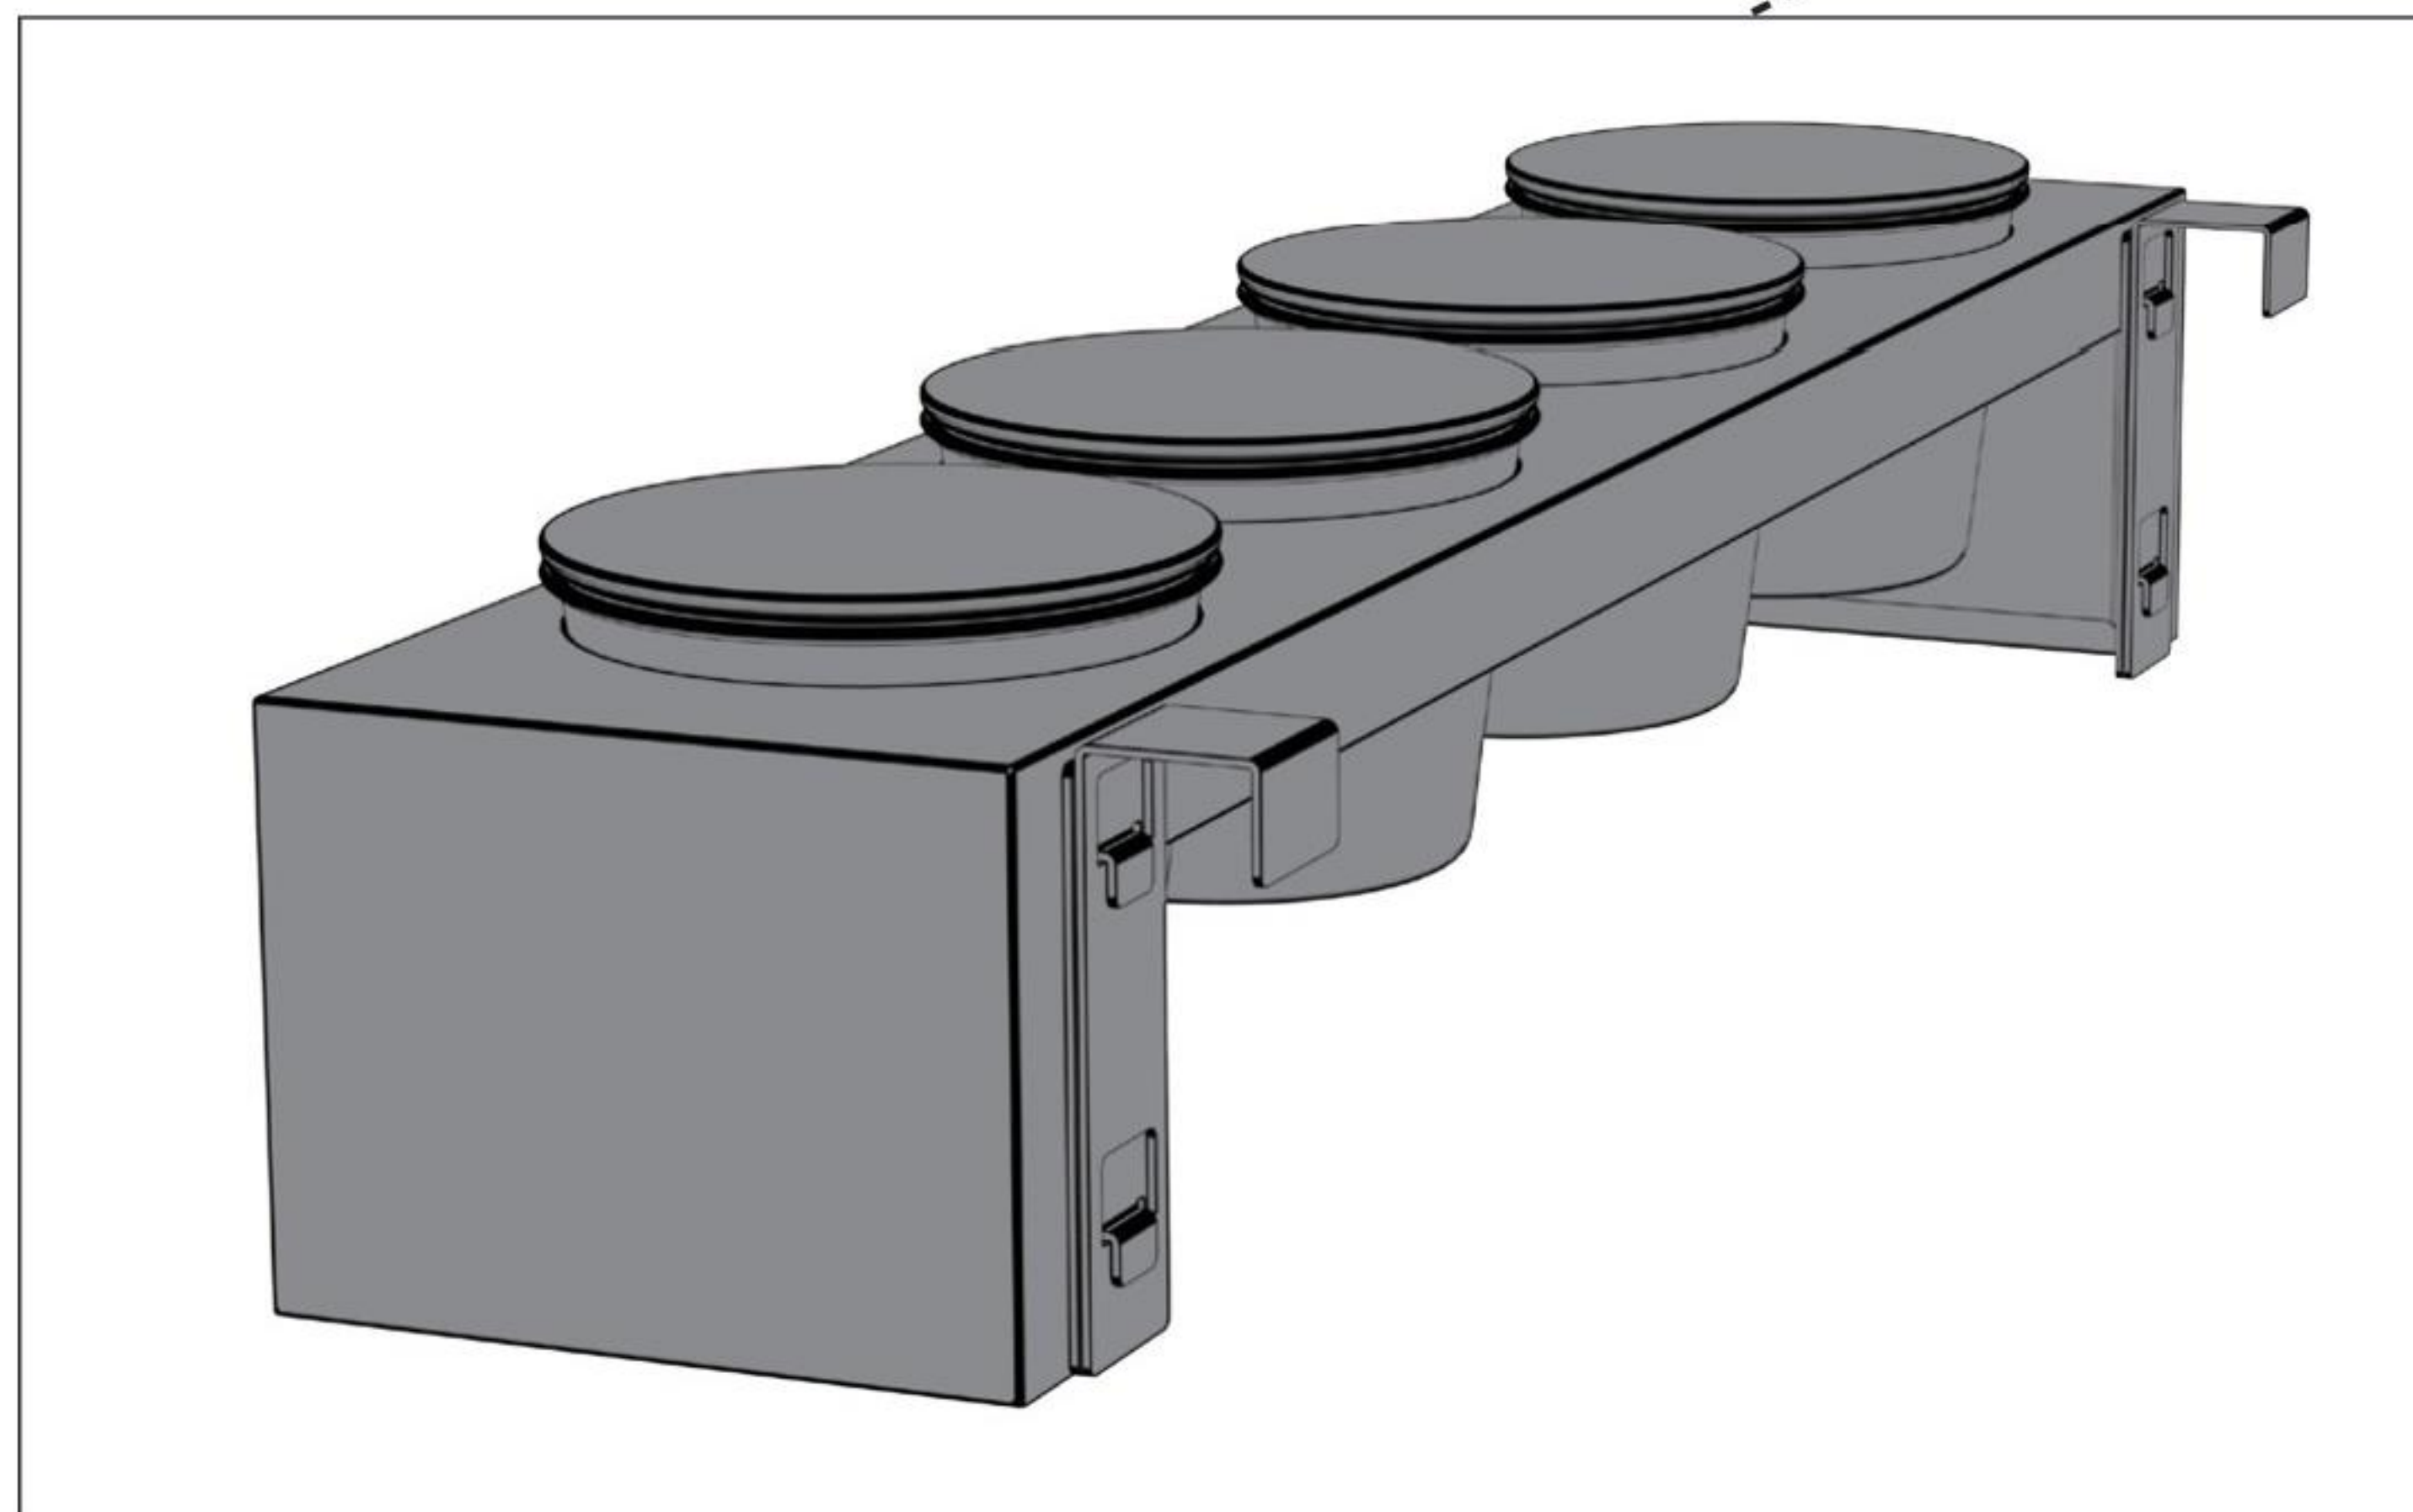

11

OPTION 5

12

COZZE® ELEMENT
back wall

OK