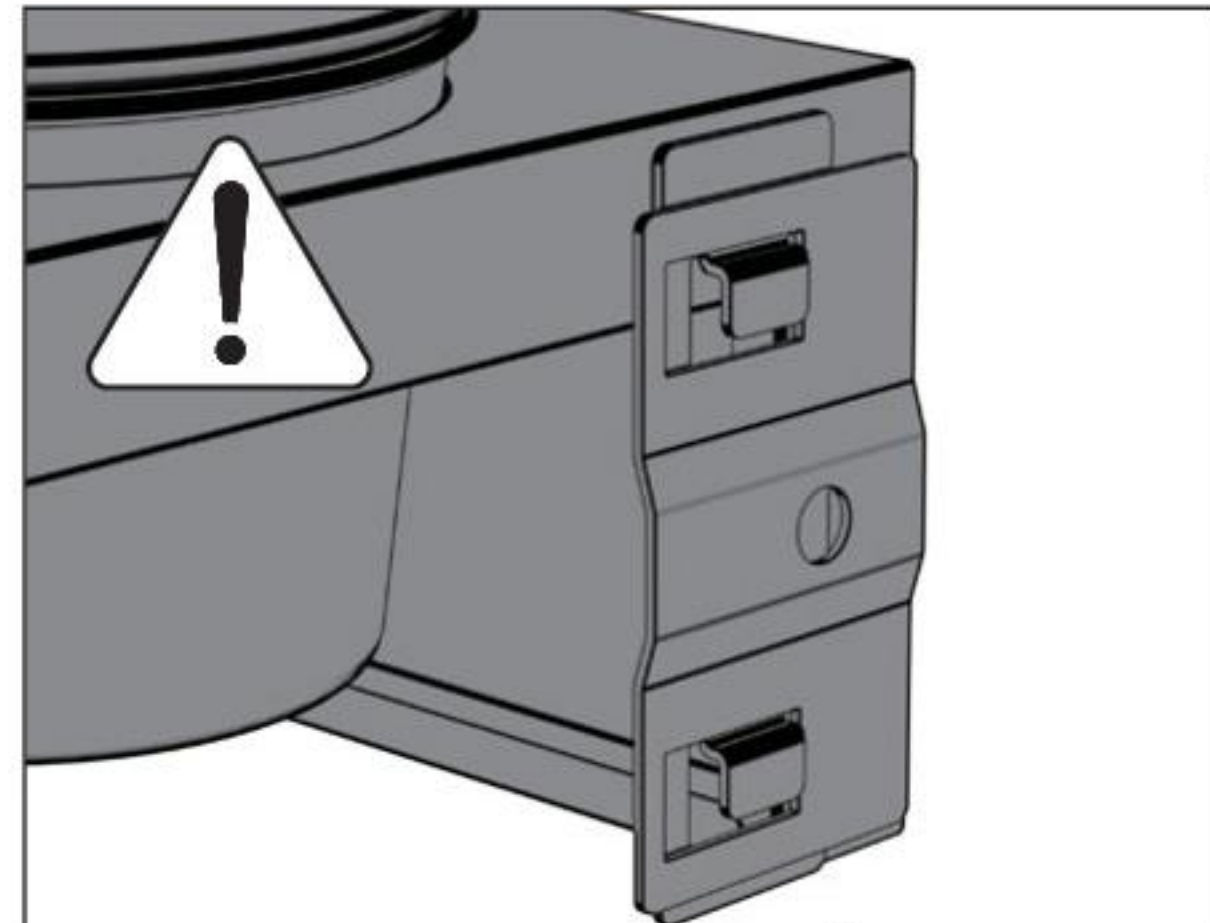

# OPTION 3

7

COZZE® ELEMENT  
tabletop and cabinet

8

M6X30

2pcs.