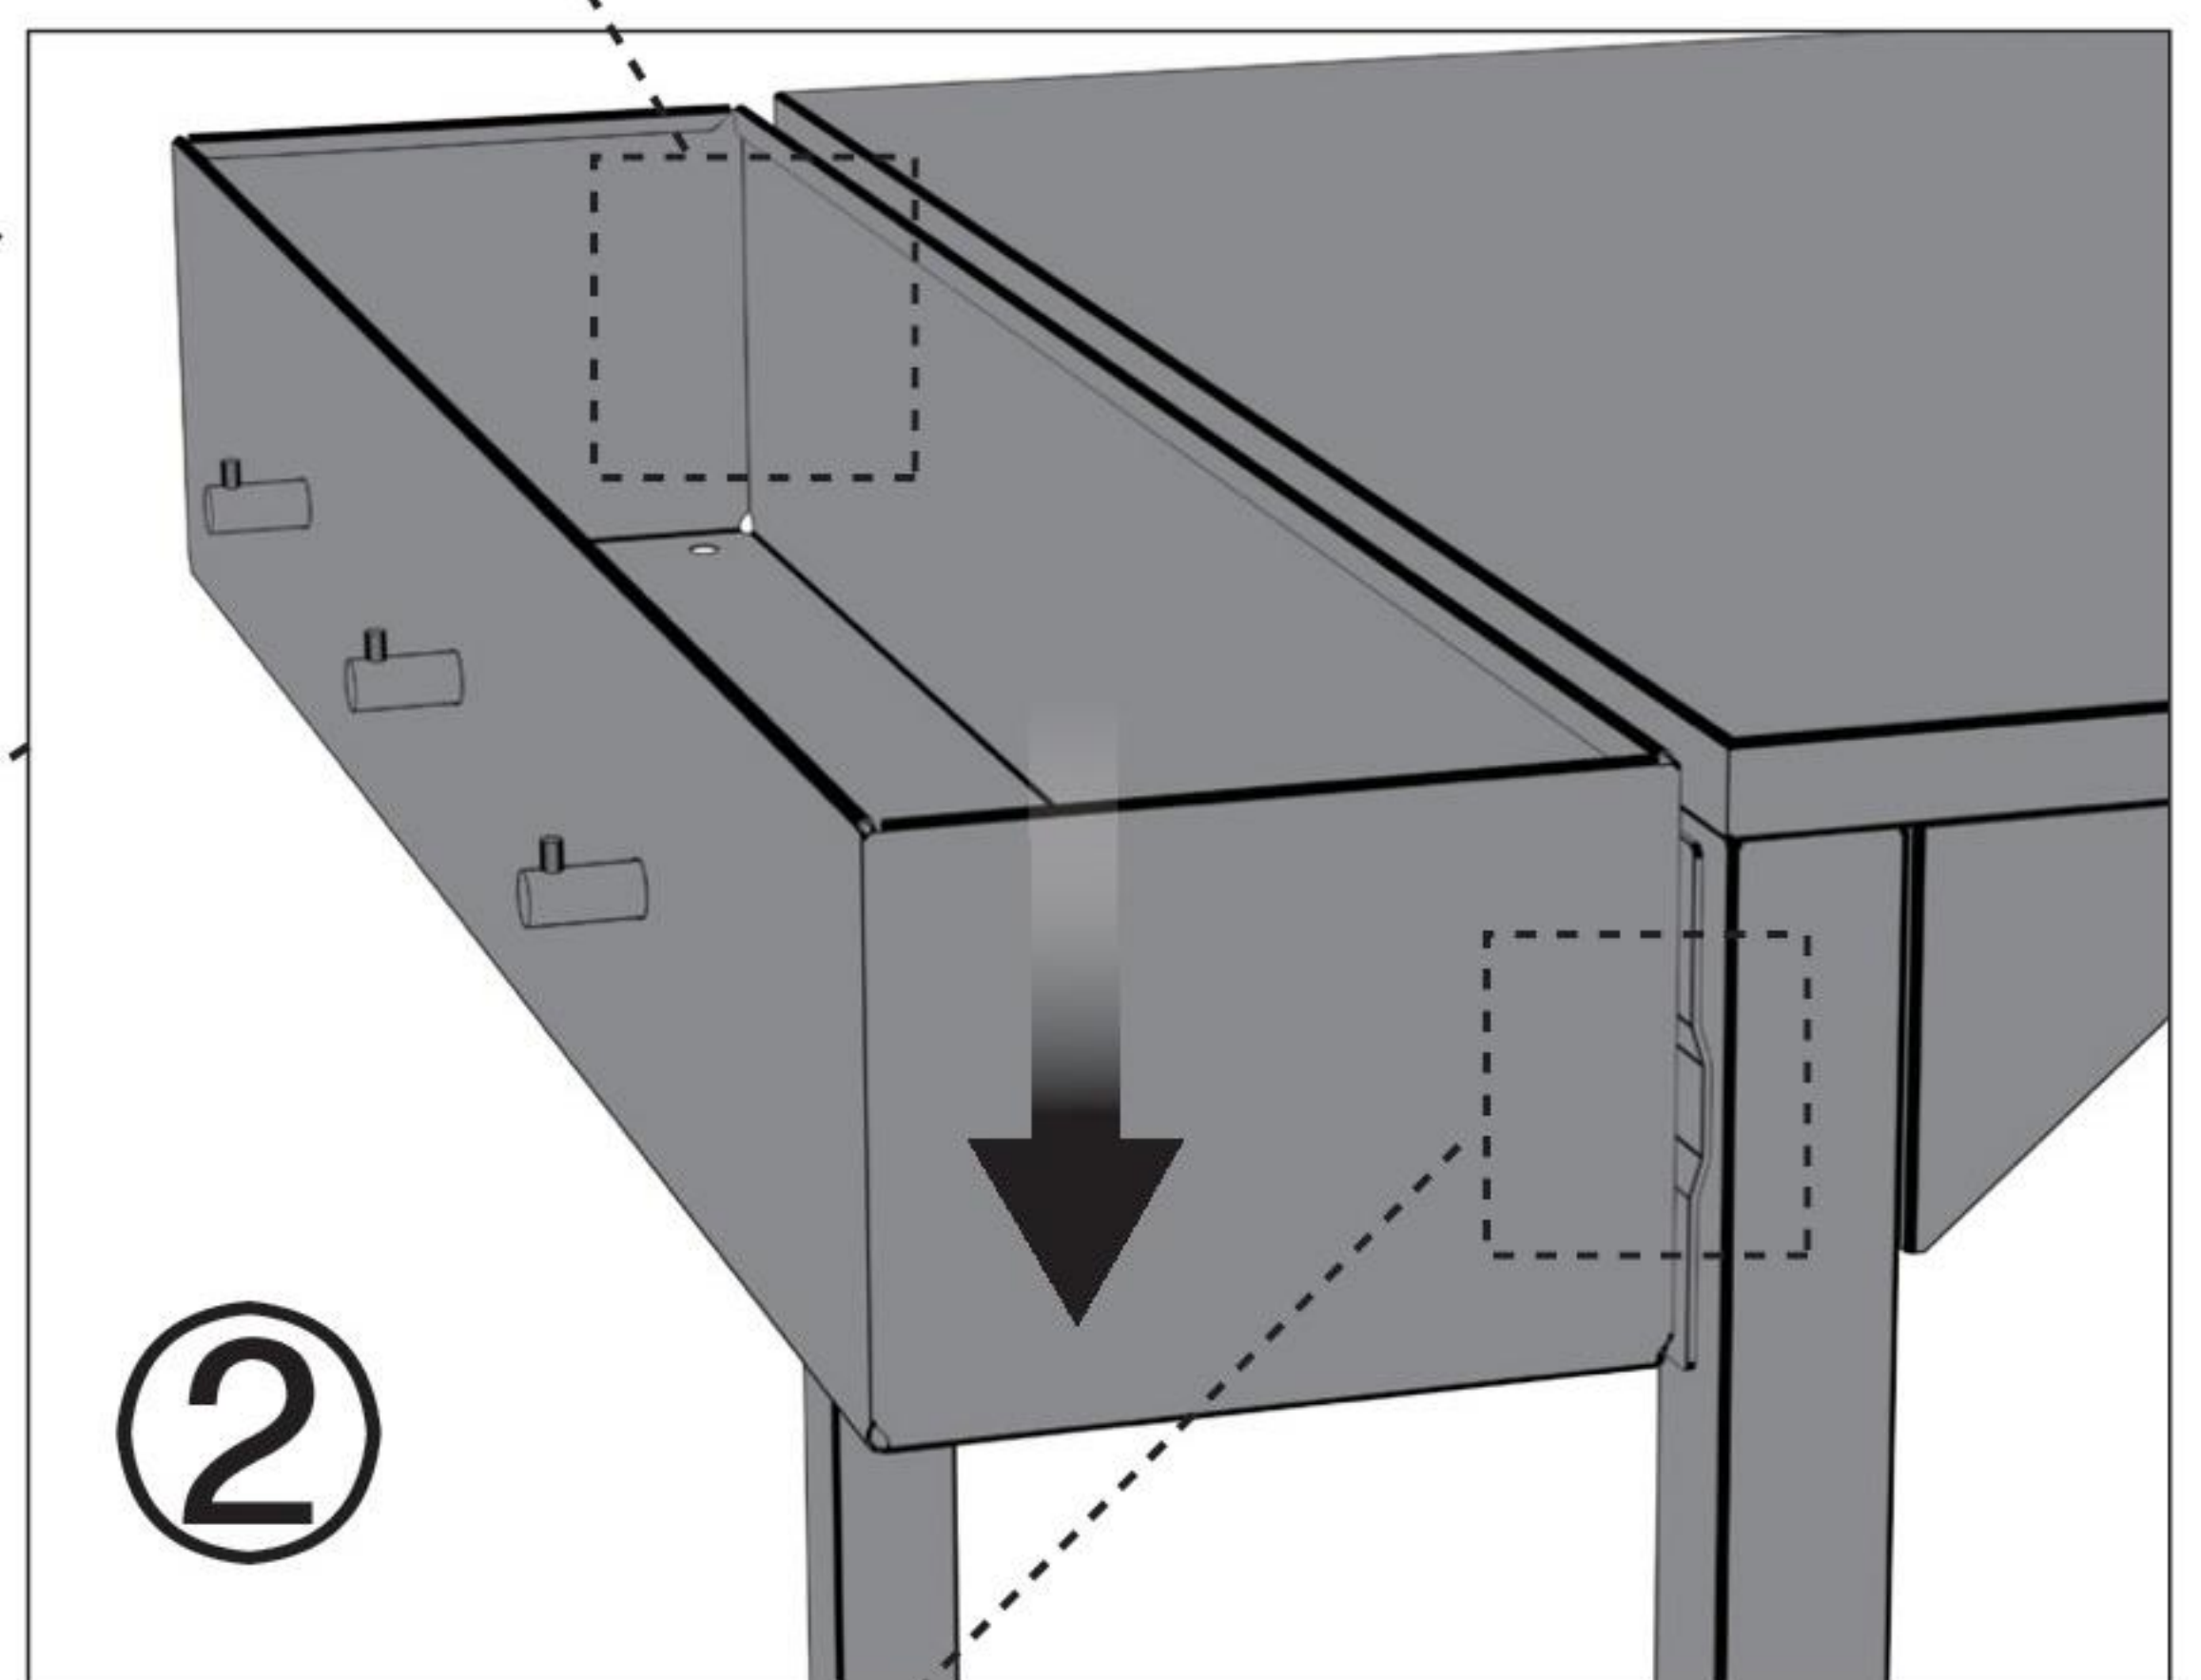

M6X16

2pcs.

OPTION 1

COZZE® ELEMENT BBQ station

3

4