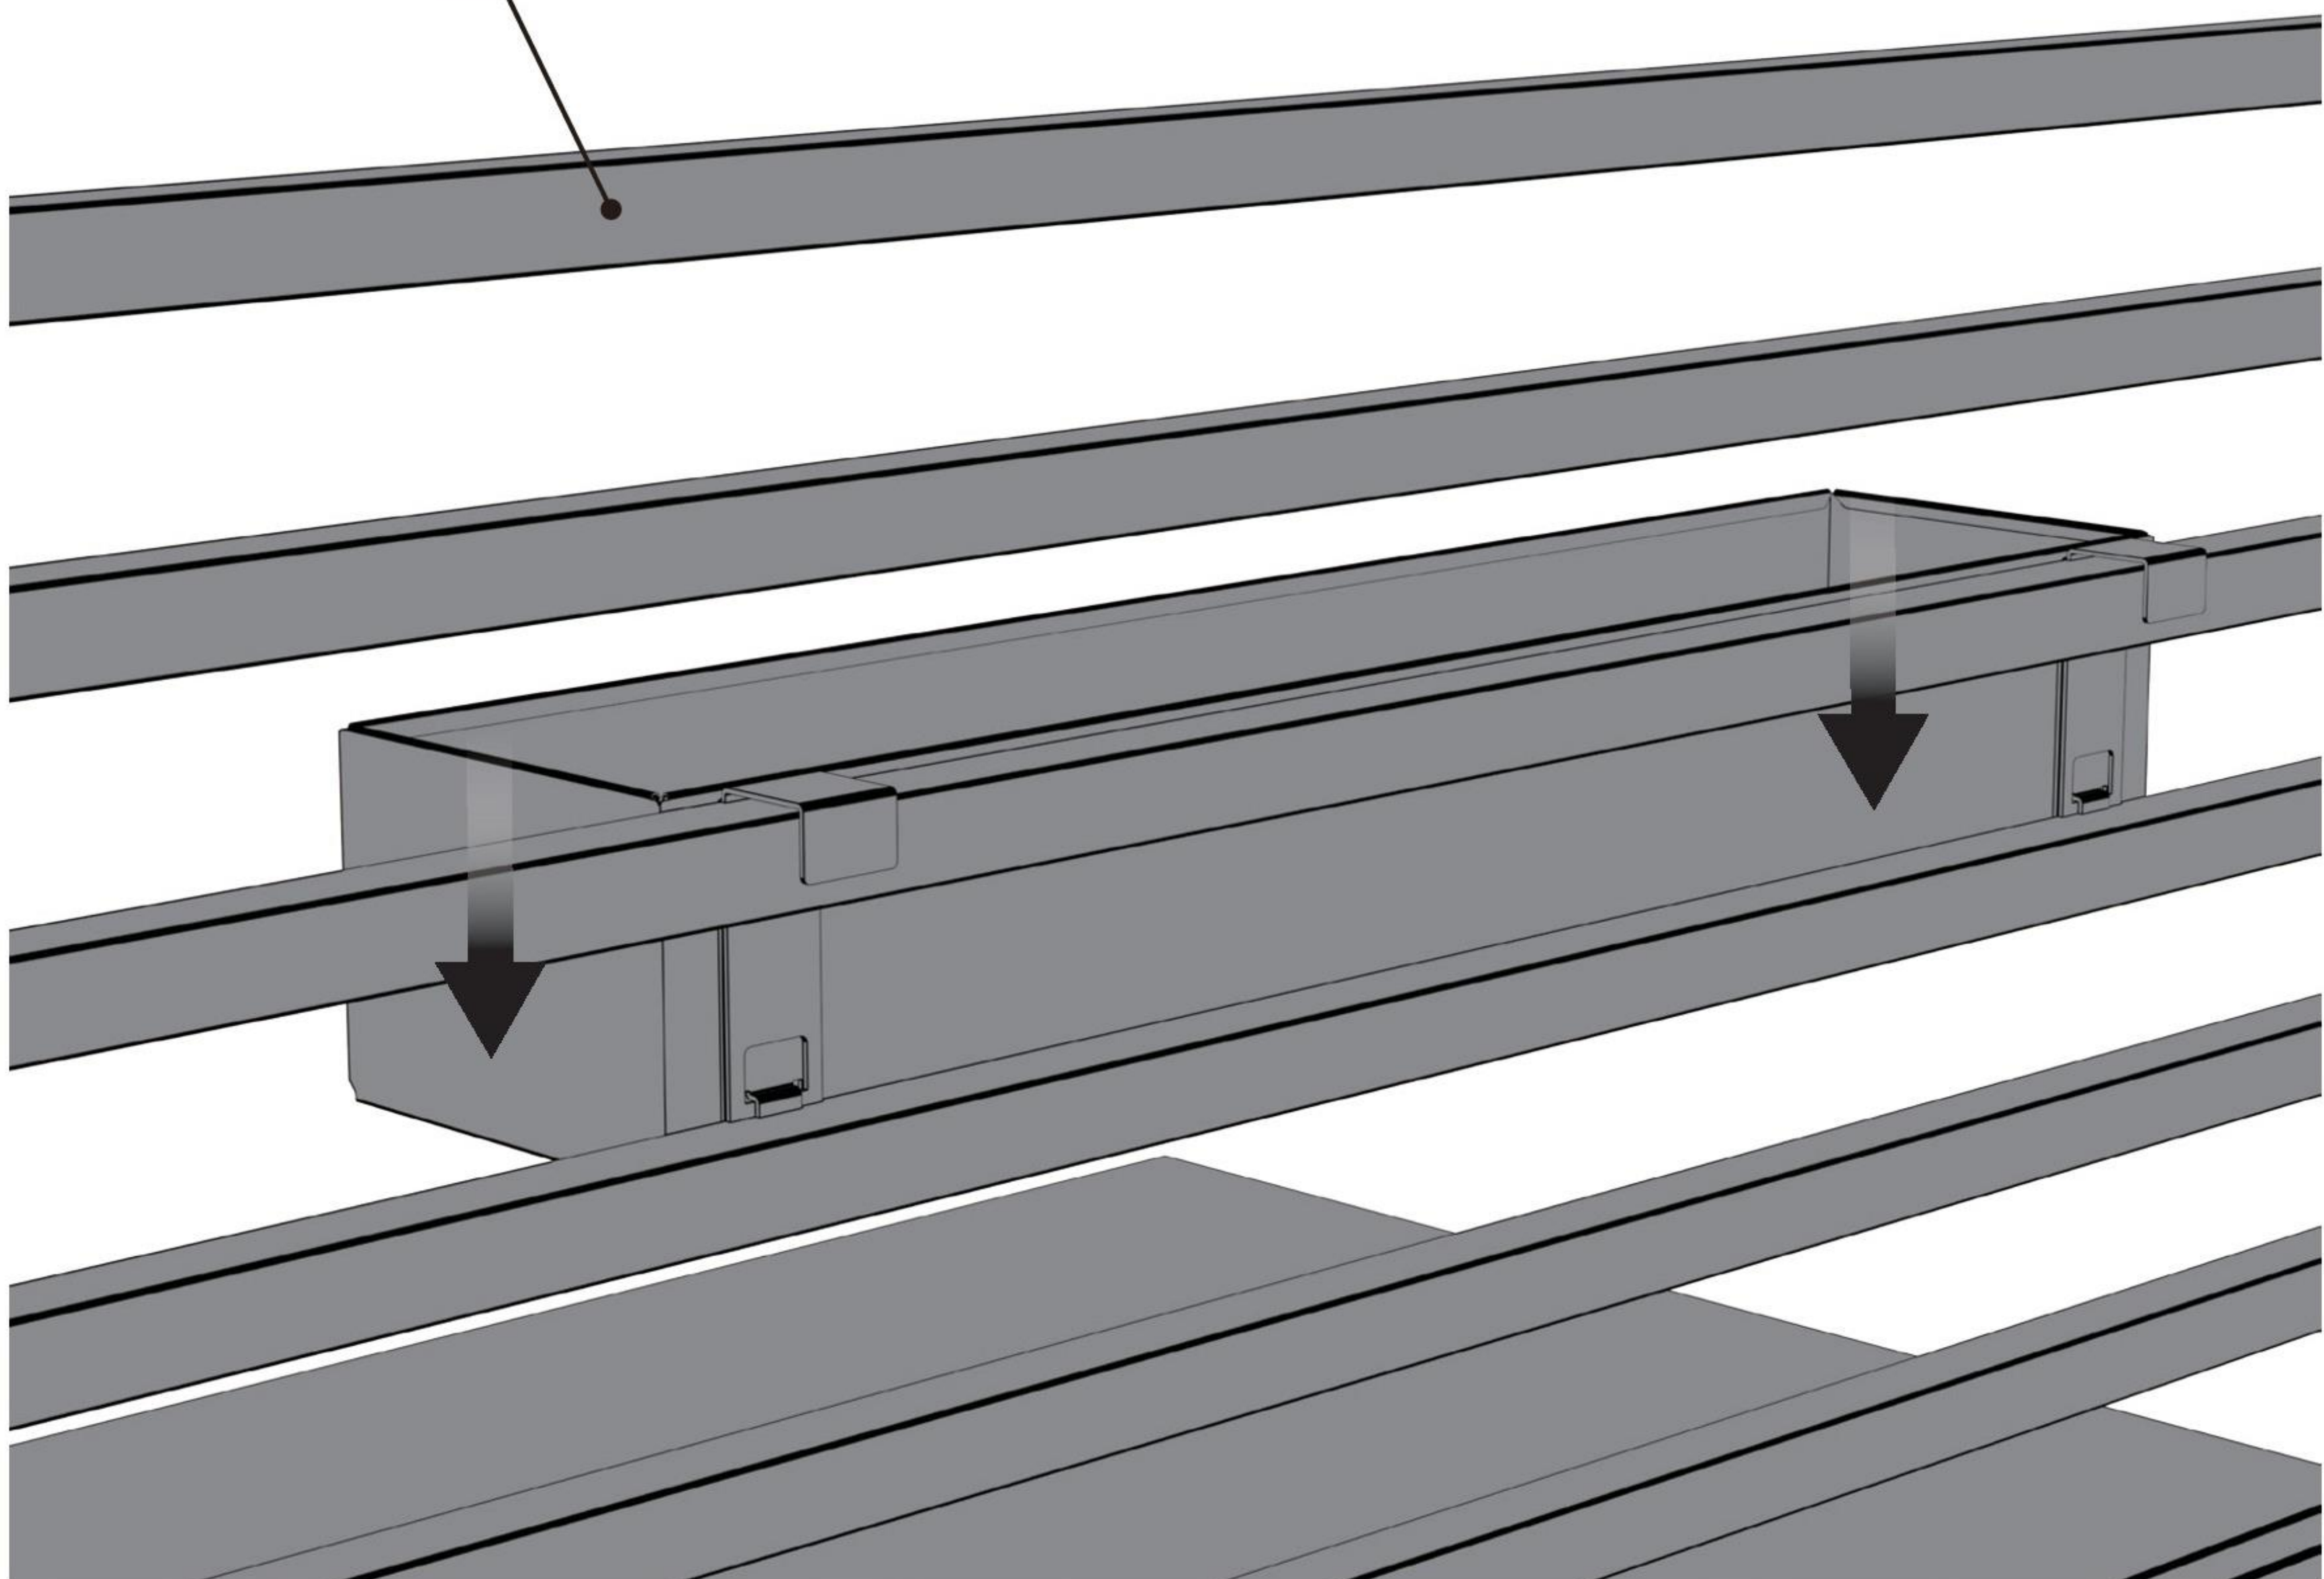

12

COZZE® ELEMENT
back wall