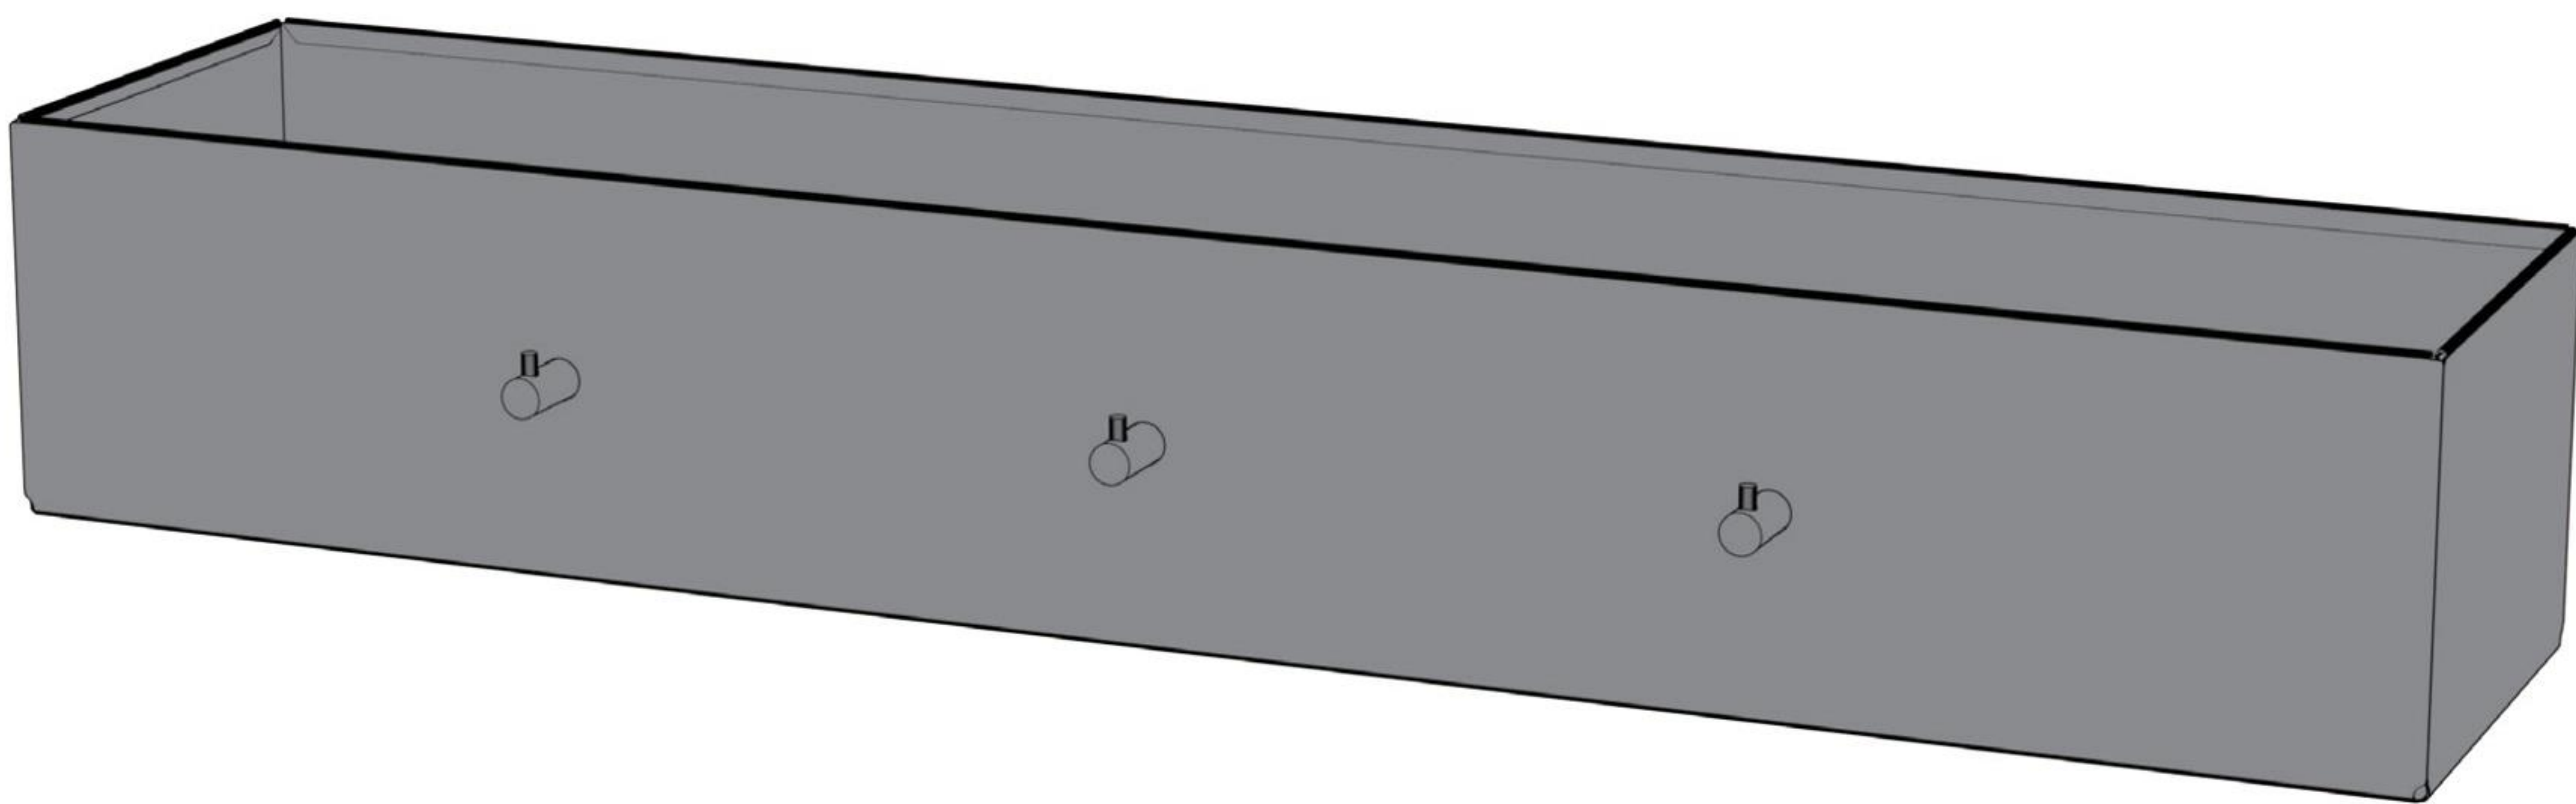

ASSEMBLY INSTRUCTIONS FOR UNIVERSAL STATION

OUTSTANDING
★
DANISH DESIGN

cozze®

1		1pc.	3		2pcs.
2		3pcs.			

4		2pcs.	5		1pc.
	M6X16 	2pcs.		M6X40 	2pcs.
	M6X30 	2pcs.		M4X8 	3pcs.

(Included)

M4X8

3pcs.

1

2

OK

M6X16

2pcs.

OPTION 1

COZZE® ELEMENT BBQ station

3

2pcs.

OPTION 3

7

COZZE® ELEMENT
tabletop and cabinet

8

M6X30

2pcs.

OPTION 4