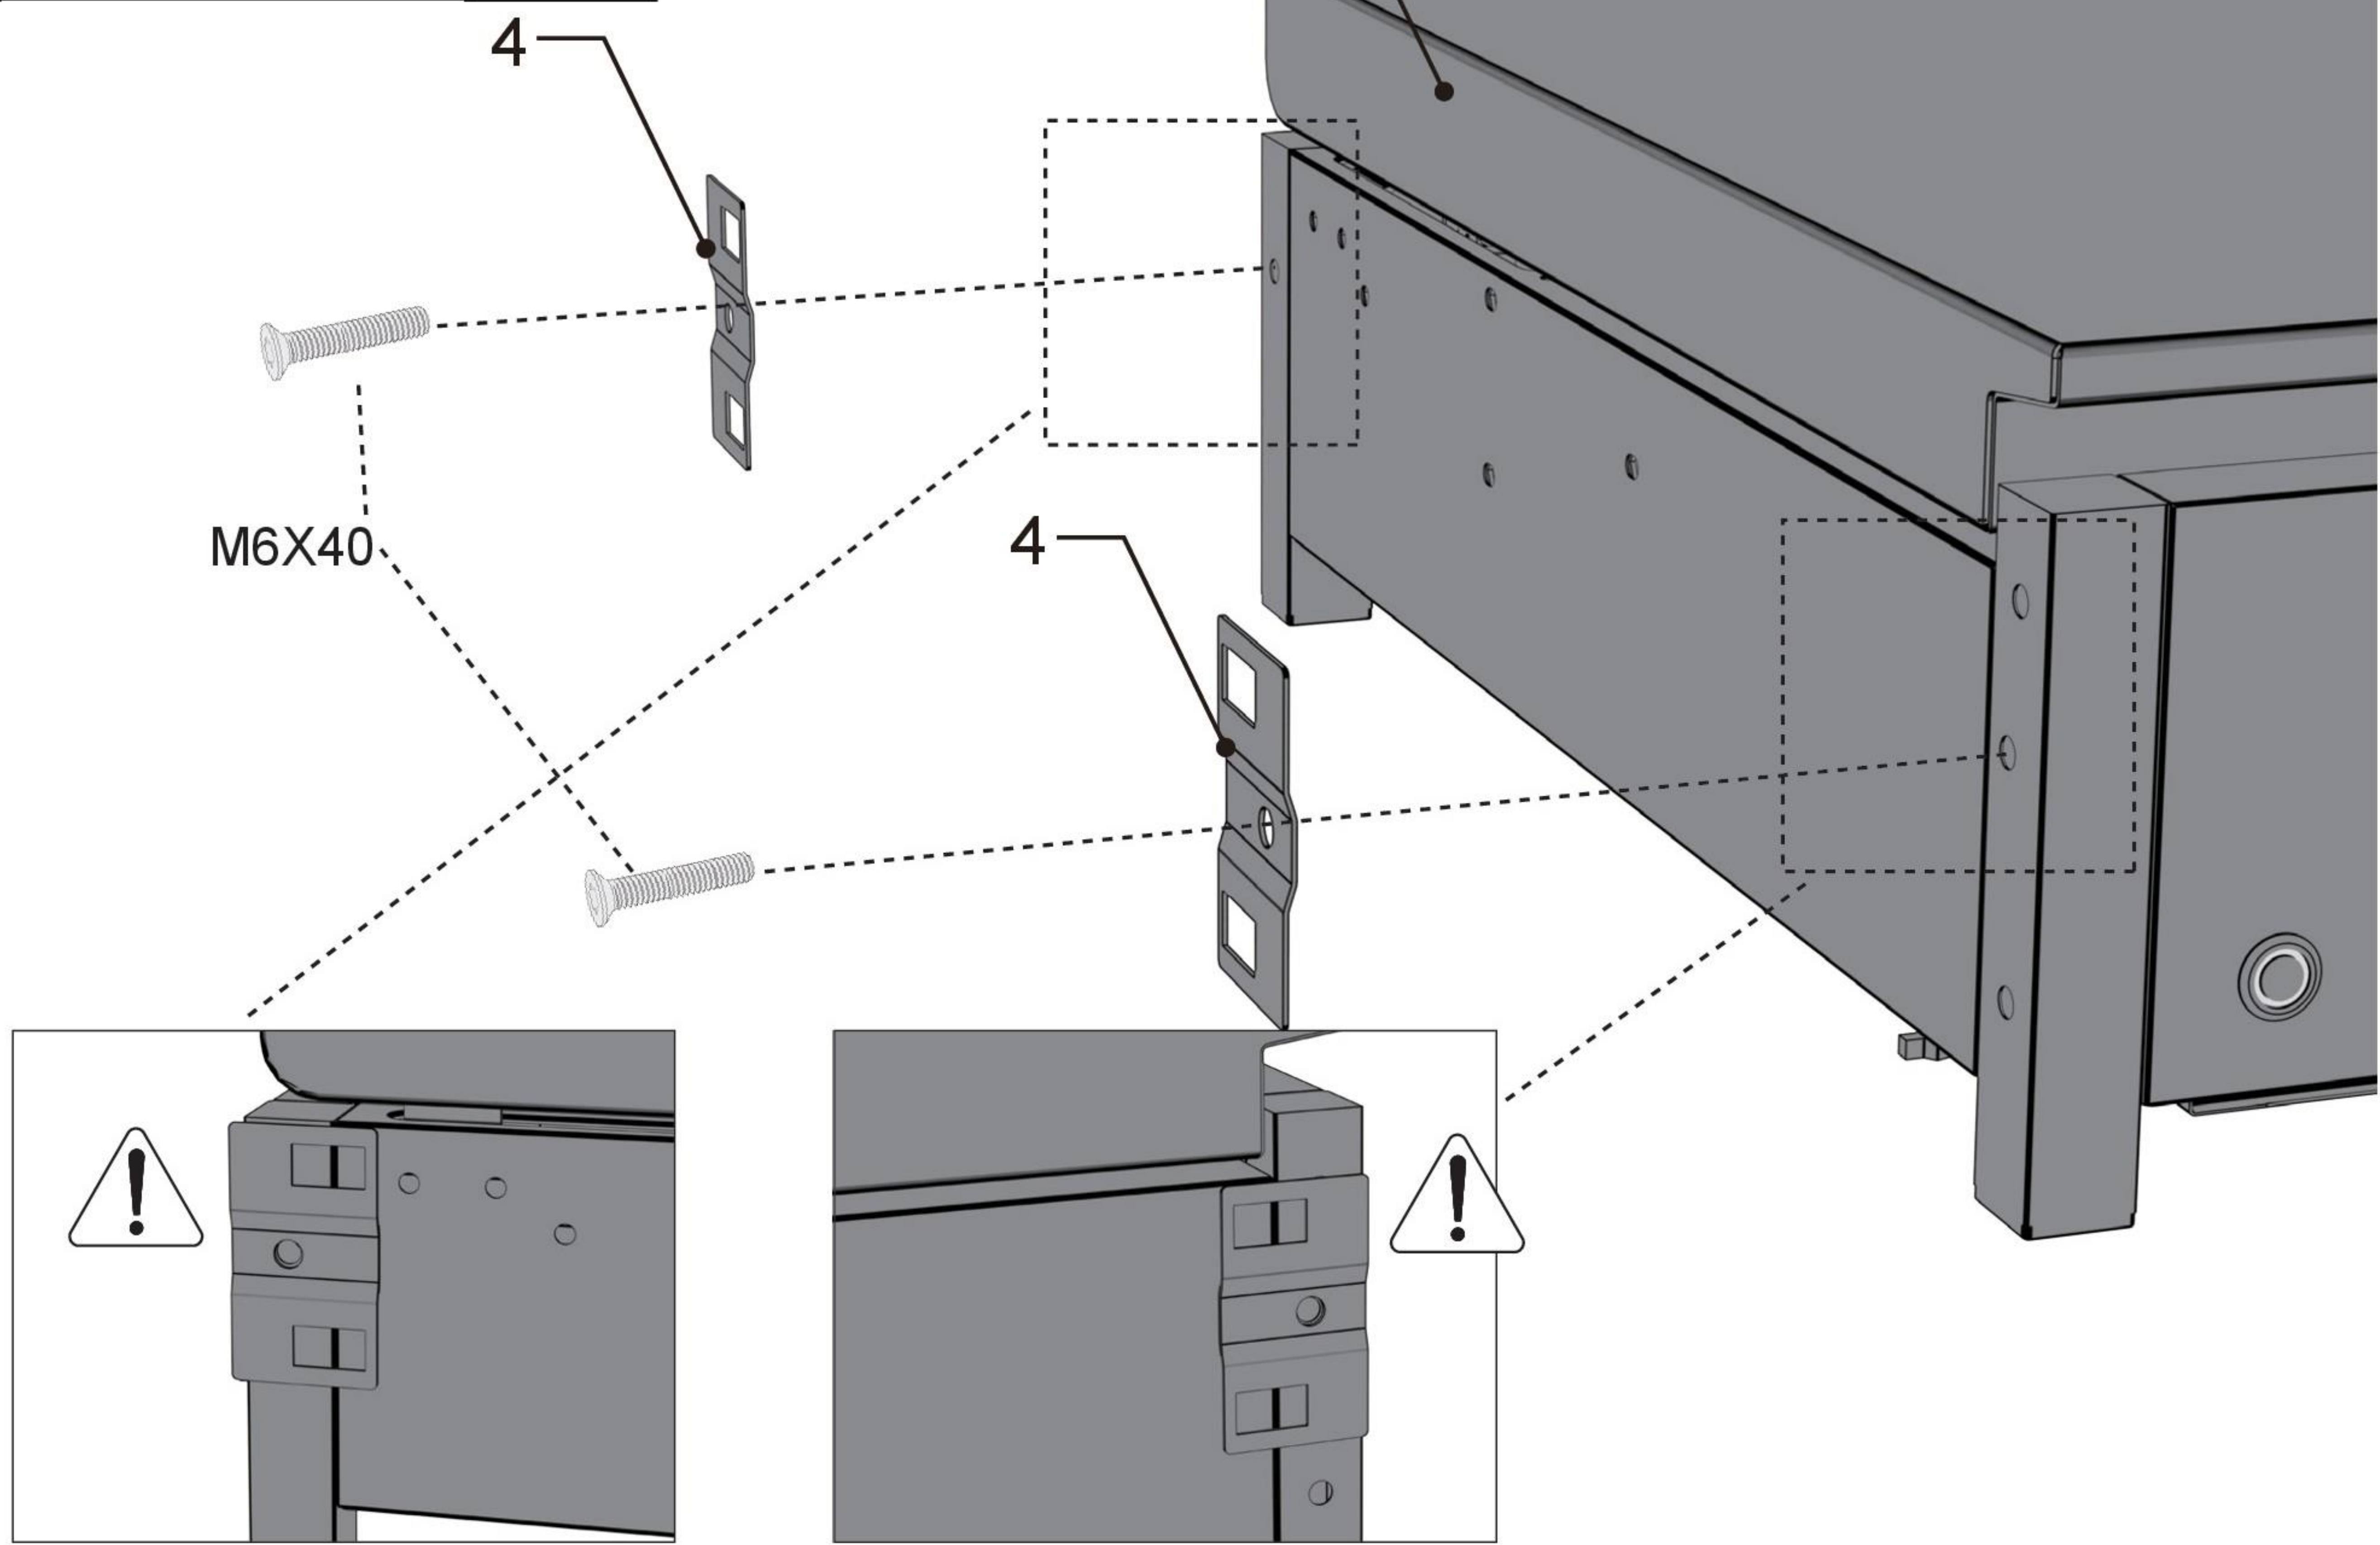

M6X40

2pcs.

OPTION 2

BBQ/BBQ table

5