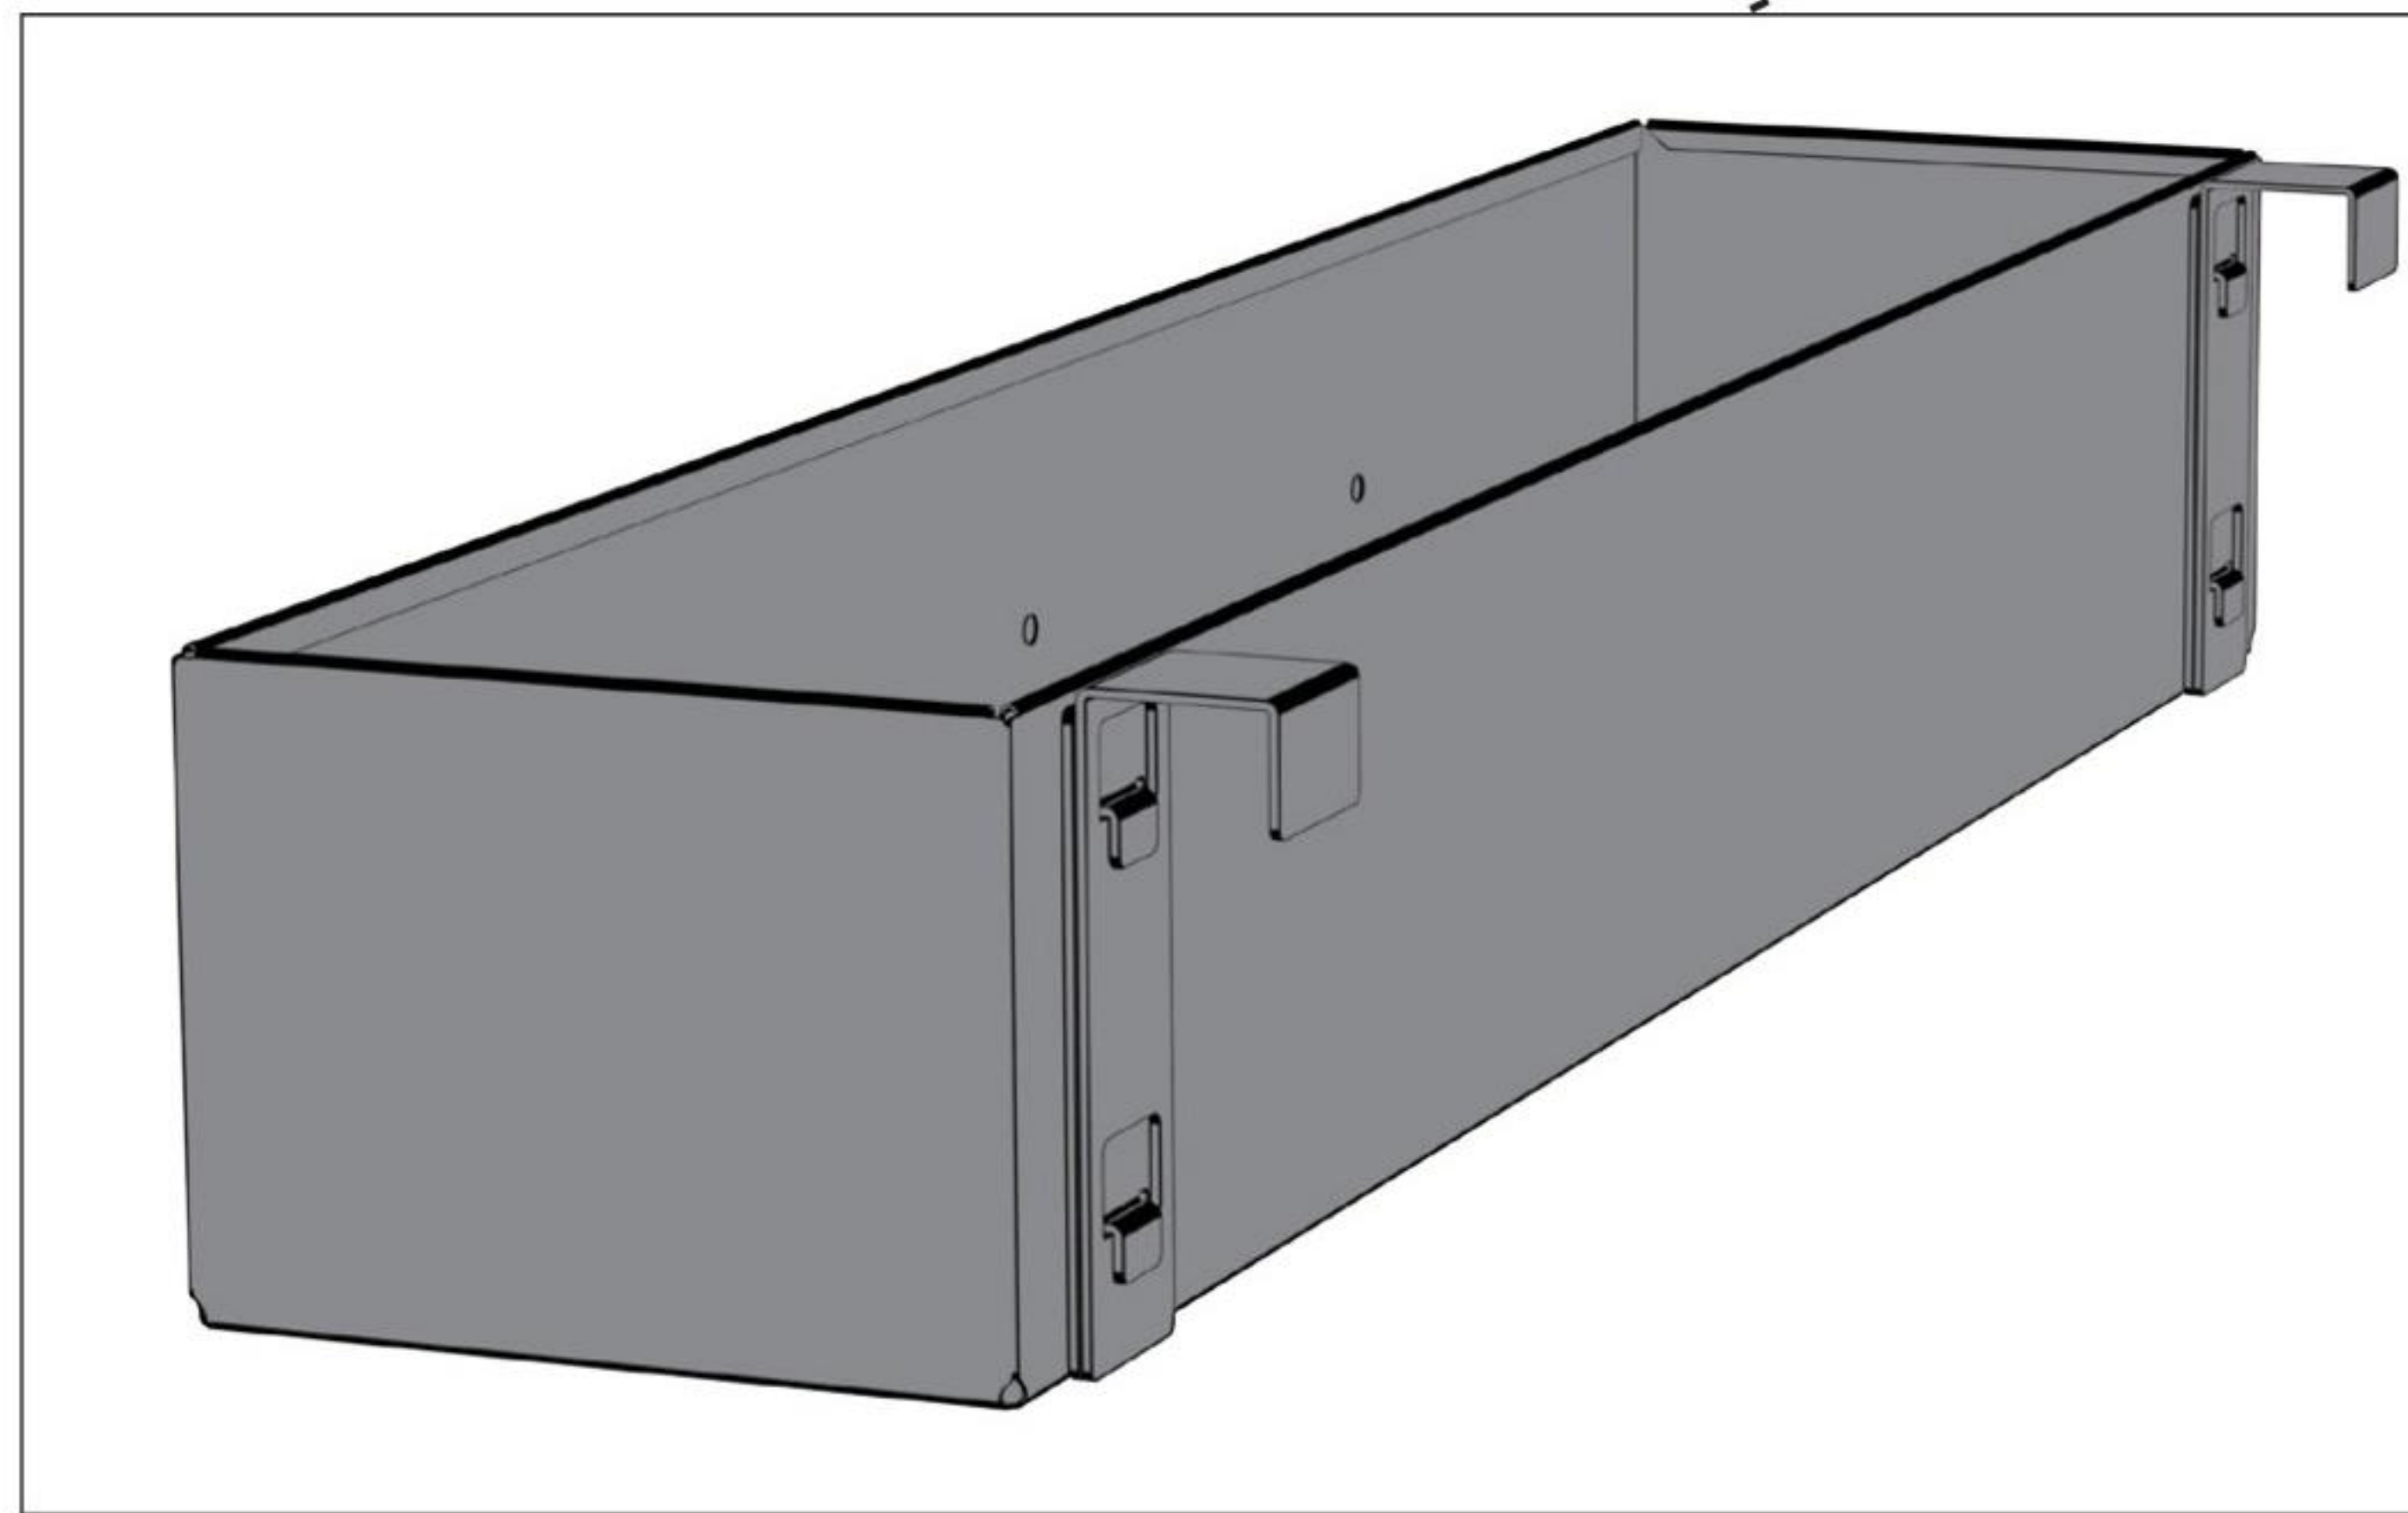

11

OPTION 5

12

COZZE® ELEMENT
back wall

OK