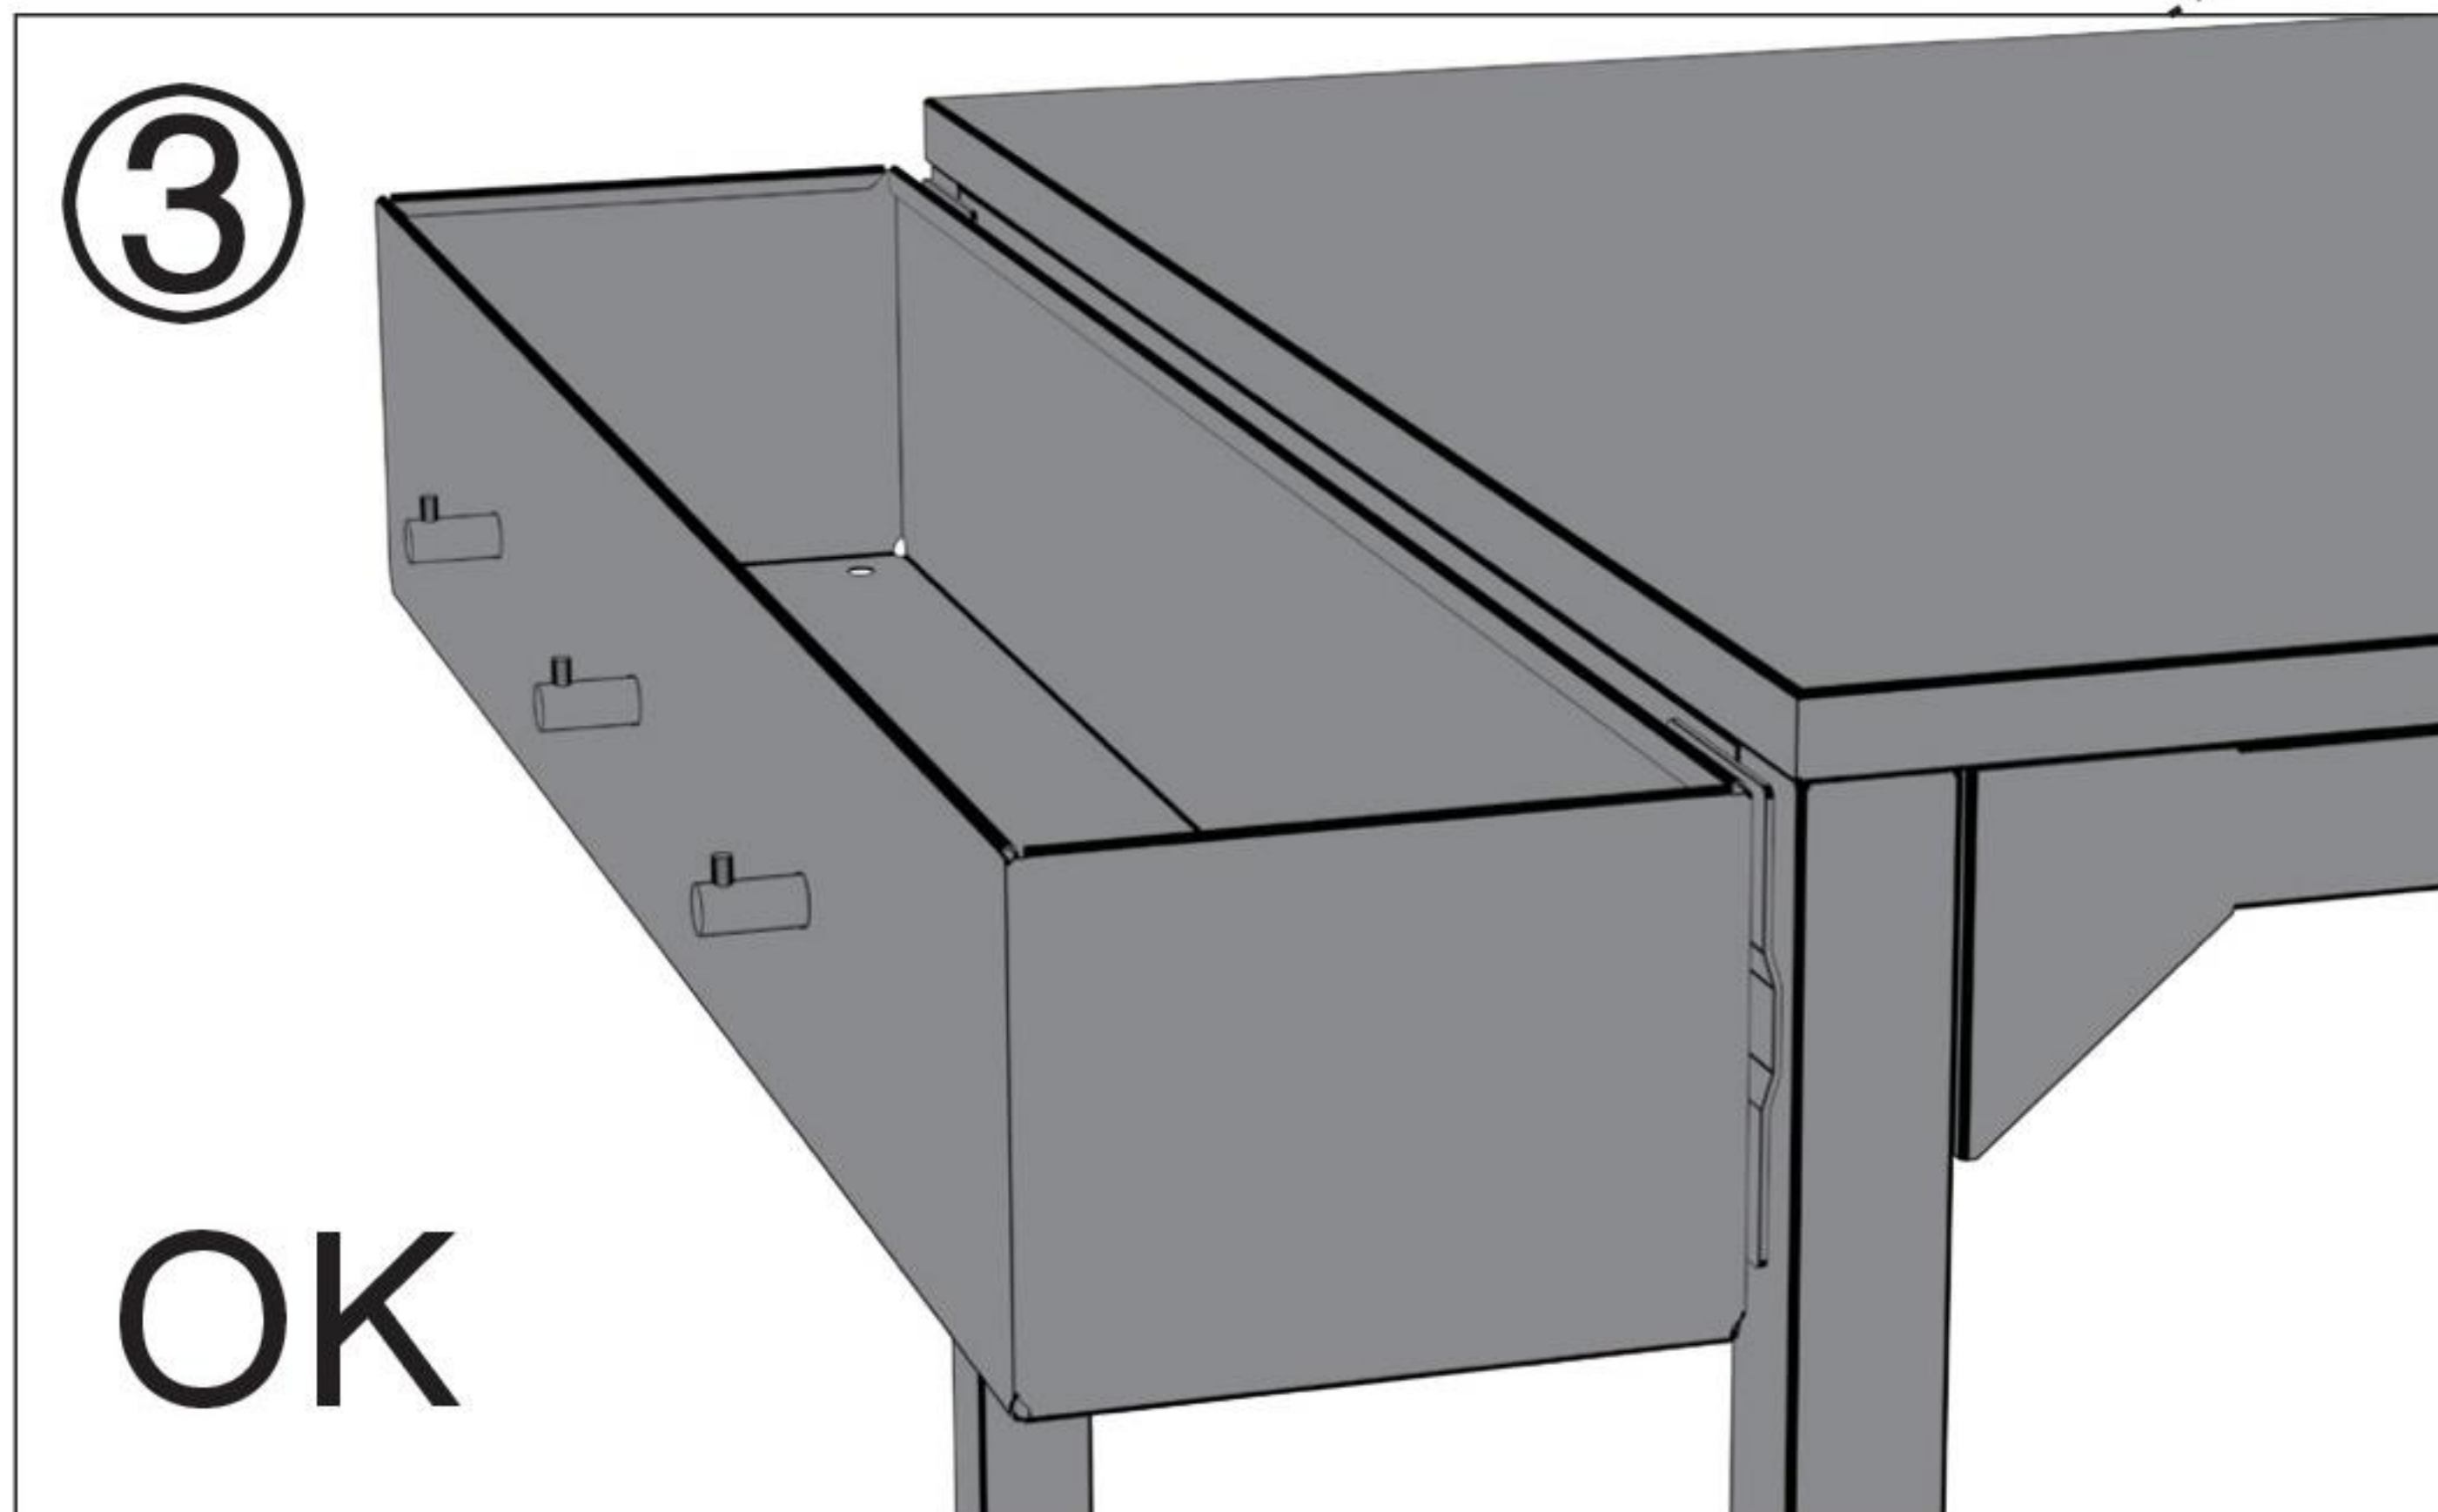

M6X16

2pcs.

OPTION 1

COZZE® ELEMENT BBQ station

3

4