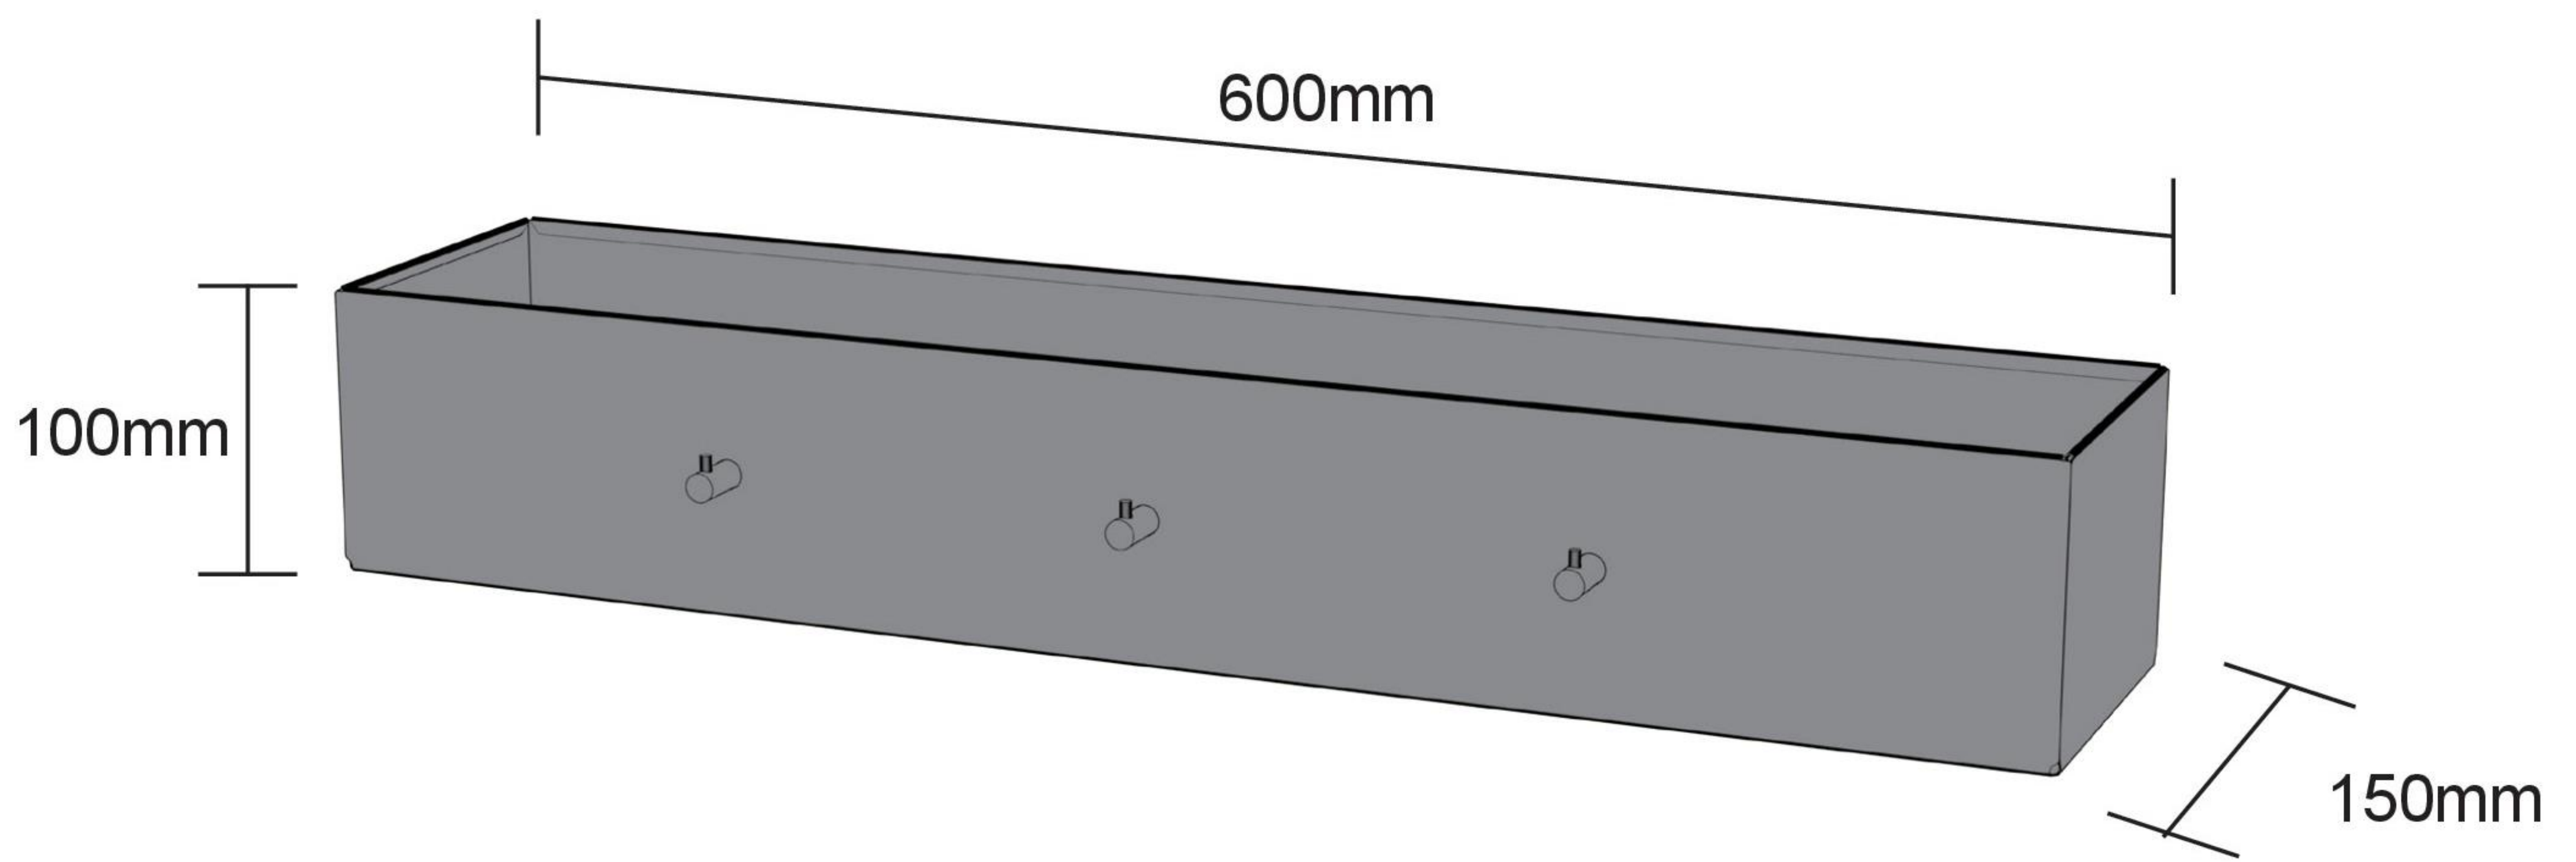

ASSEMBLY INSTRUCTIONS FOR UNIVERSAL STATION

OUTSTANDING
★
DANISH DESIGN

cozze®

1		1pc.	3		2pcs.
2		3pcs.			

4		2pcs.	5		1pc.
	M6X16 	2pcs.		M6X40 	2pcs.
	M6X30 	2pcs.		M4X8 	3pcs.

(Included)

M4X8

3pcs.