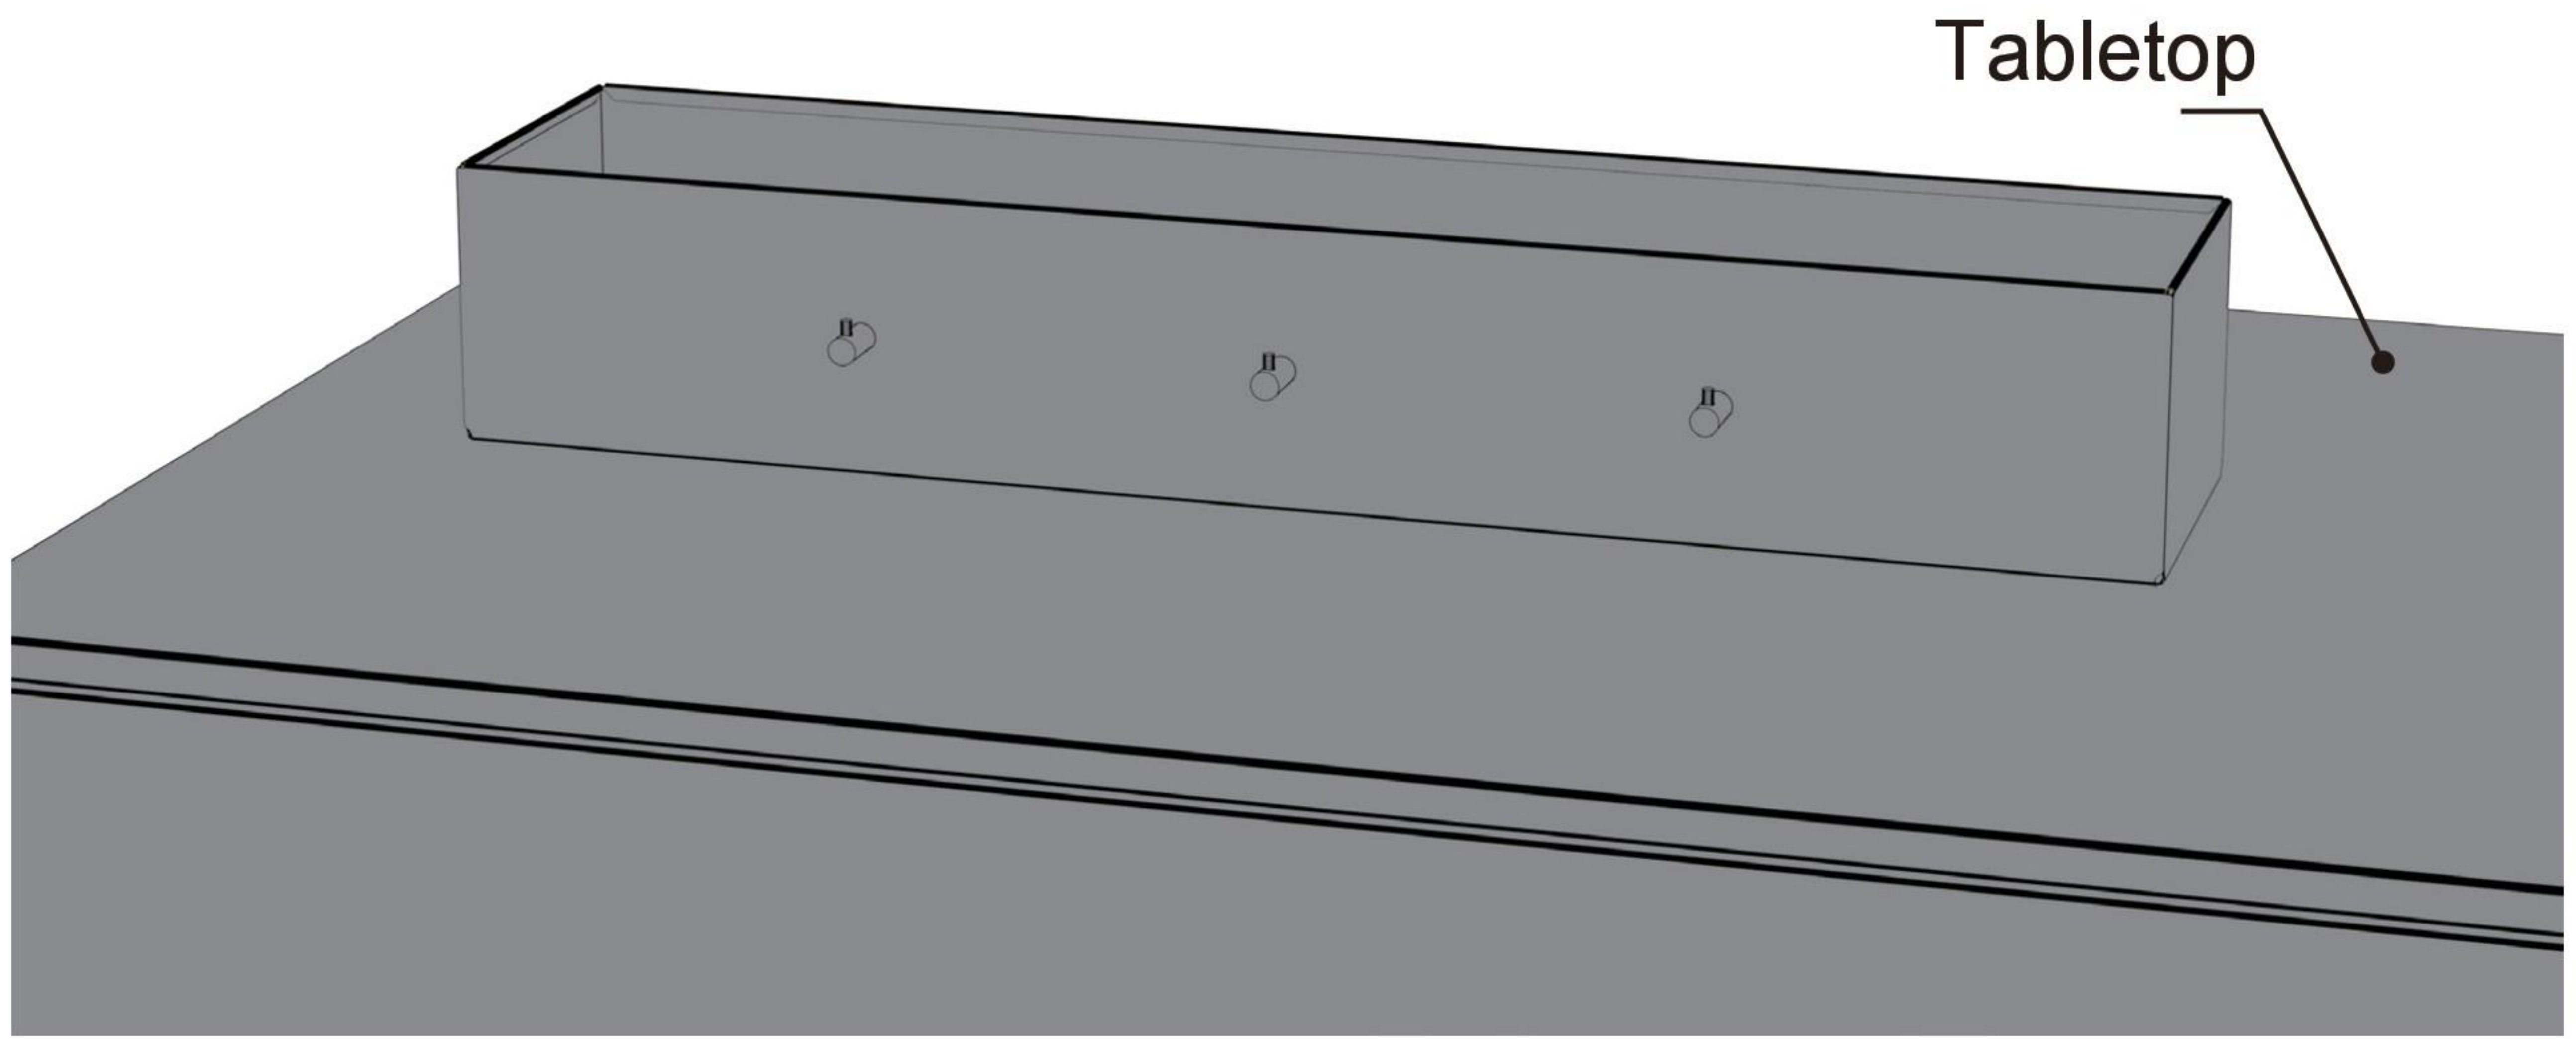

13

OPTION 6

OK