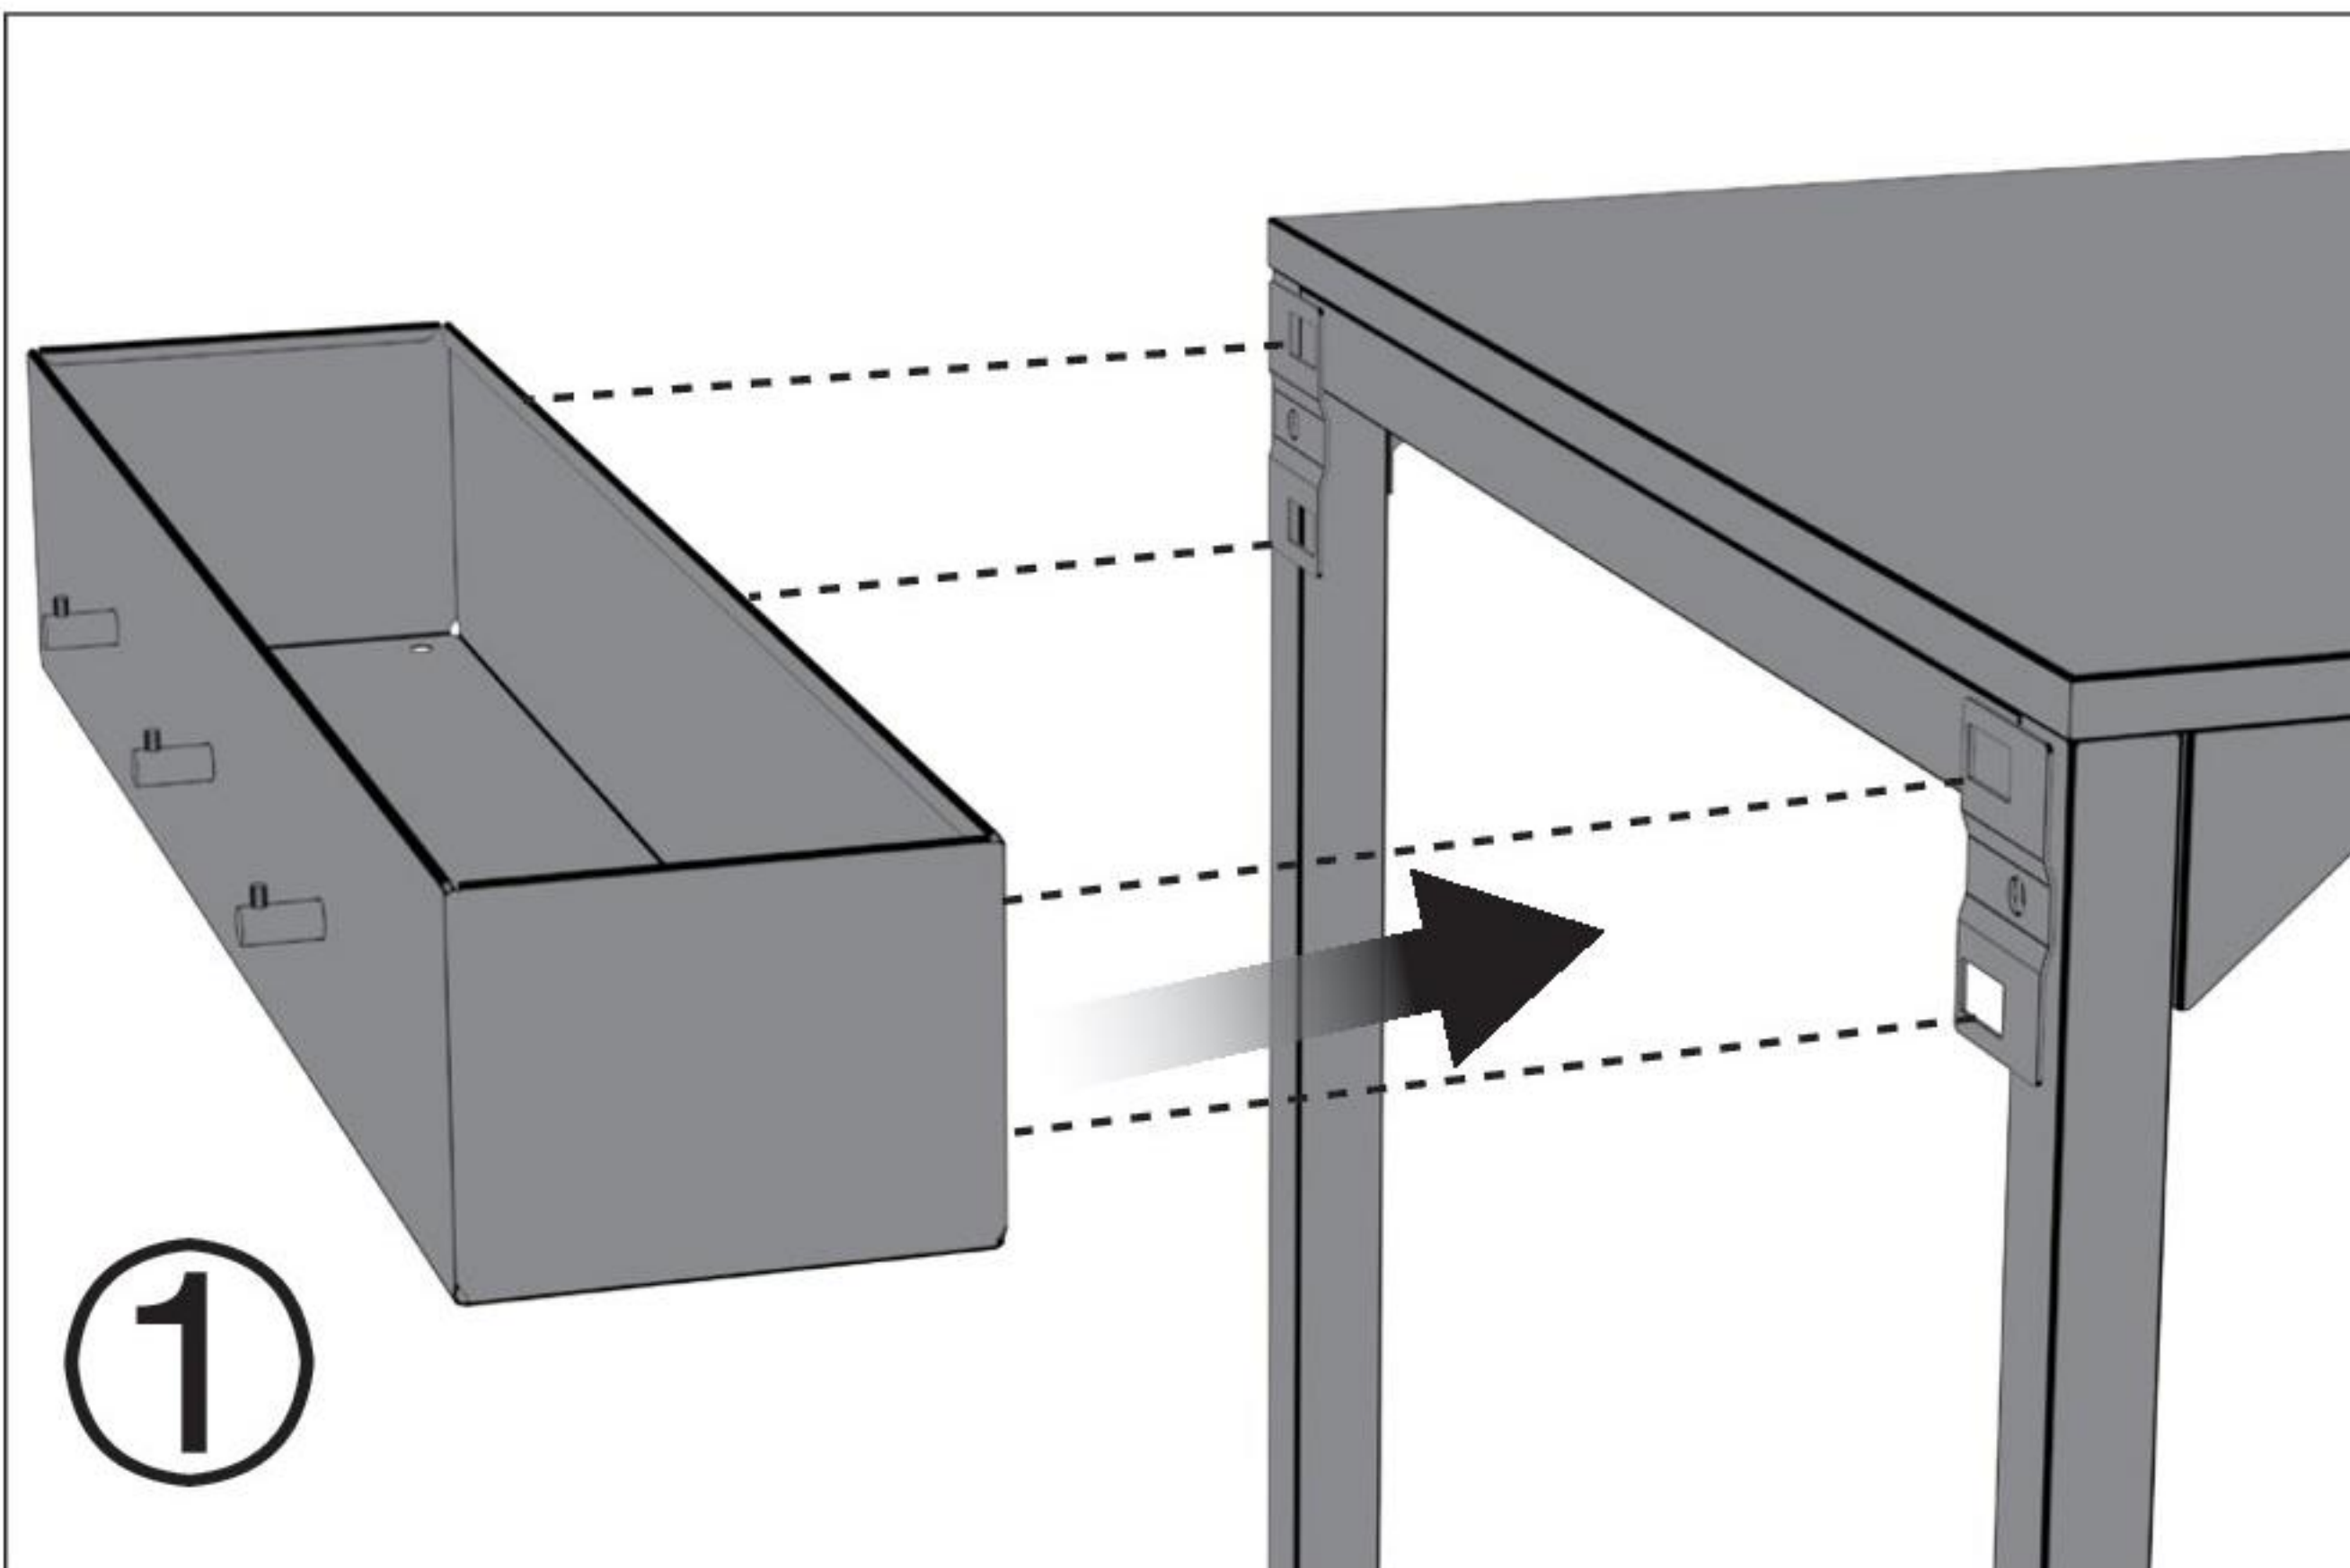

M6X16

2pcs.

OPTION 1

COZZE® ELEMENT BBQ station

3

4