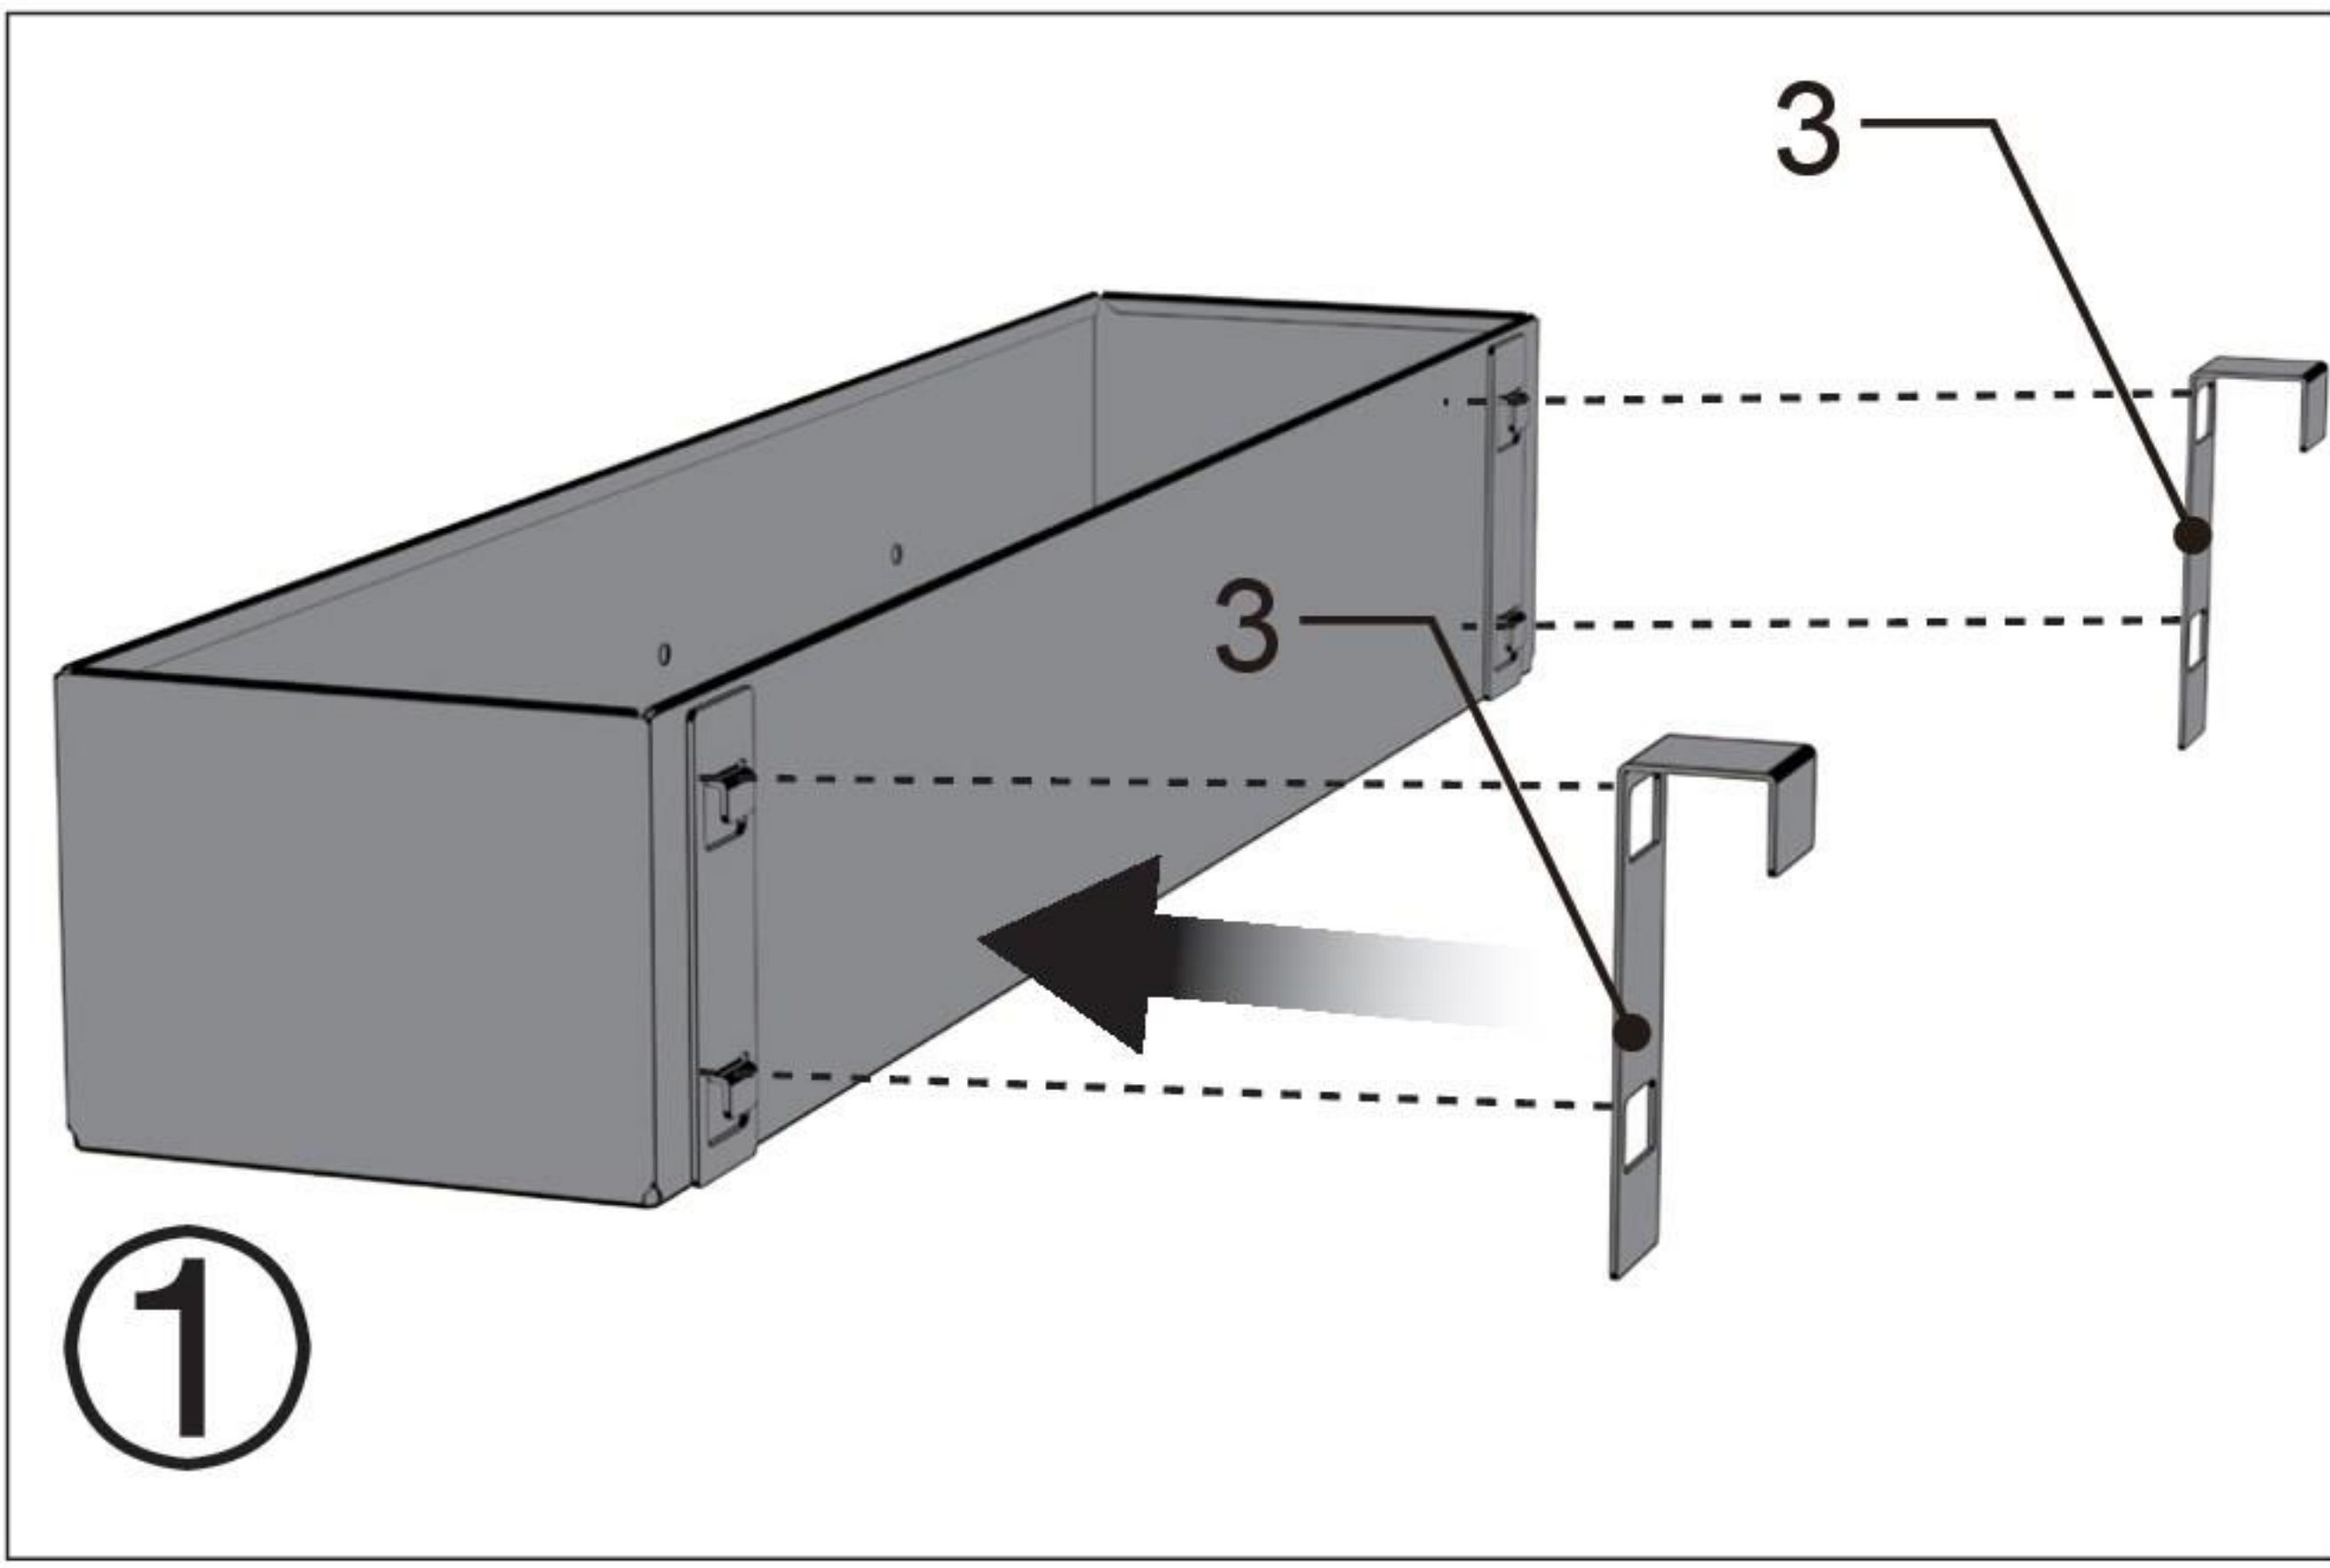

11

OPTION 5

12

COZZE® ELEMENT
back wall

OK