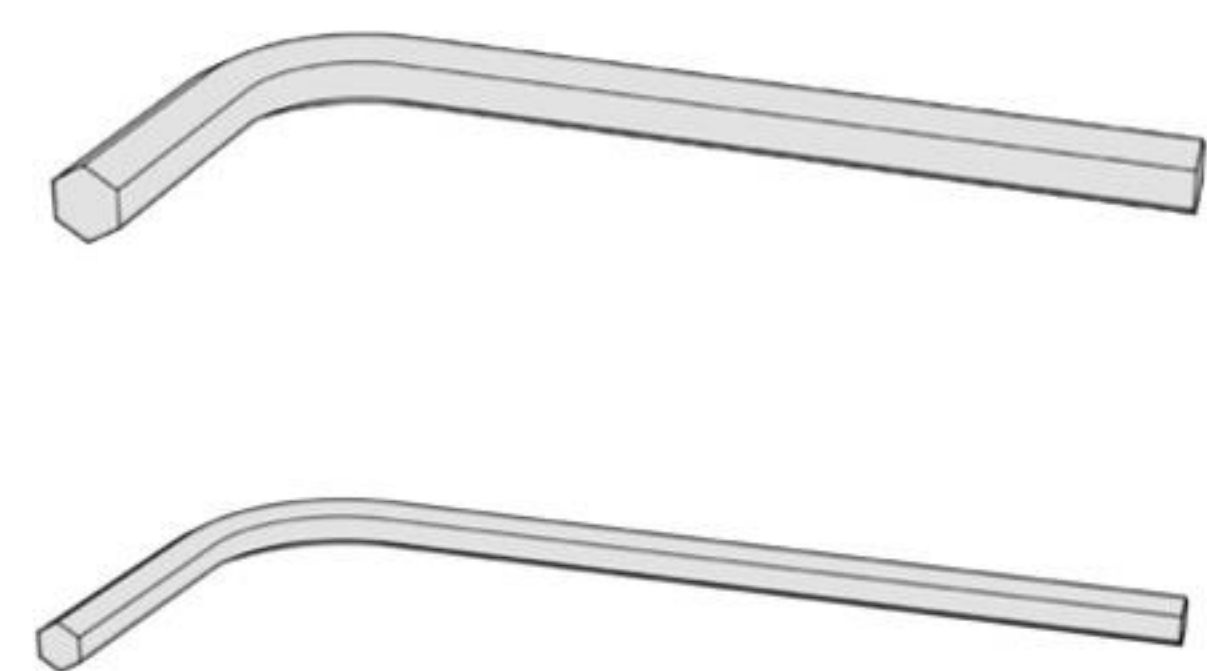

ASSEMBLY INSTRUCTIONS FOR UNIVERSAL STATION

OUTSTANDING
★
DANISH DESIGN

cozze®

1		1pc.	3		2pcs.
2		3pcs.			

4		2pcs.	5		1pc.
	M6X16 	2pcs.		M6X40 	2pcs.
	M6X30 	2pcs.		M4X8 	3pcs.

(Included)

M4X8

3pcs.

1

2

OK

M6X16

2pcs.

OPTION 1

COZZE® ELEMENT BBQ station

3

4

M6X40

2pcs.

OPTION 2

BBQ/BBQ table

5

6

M6X30