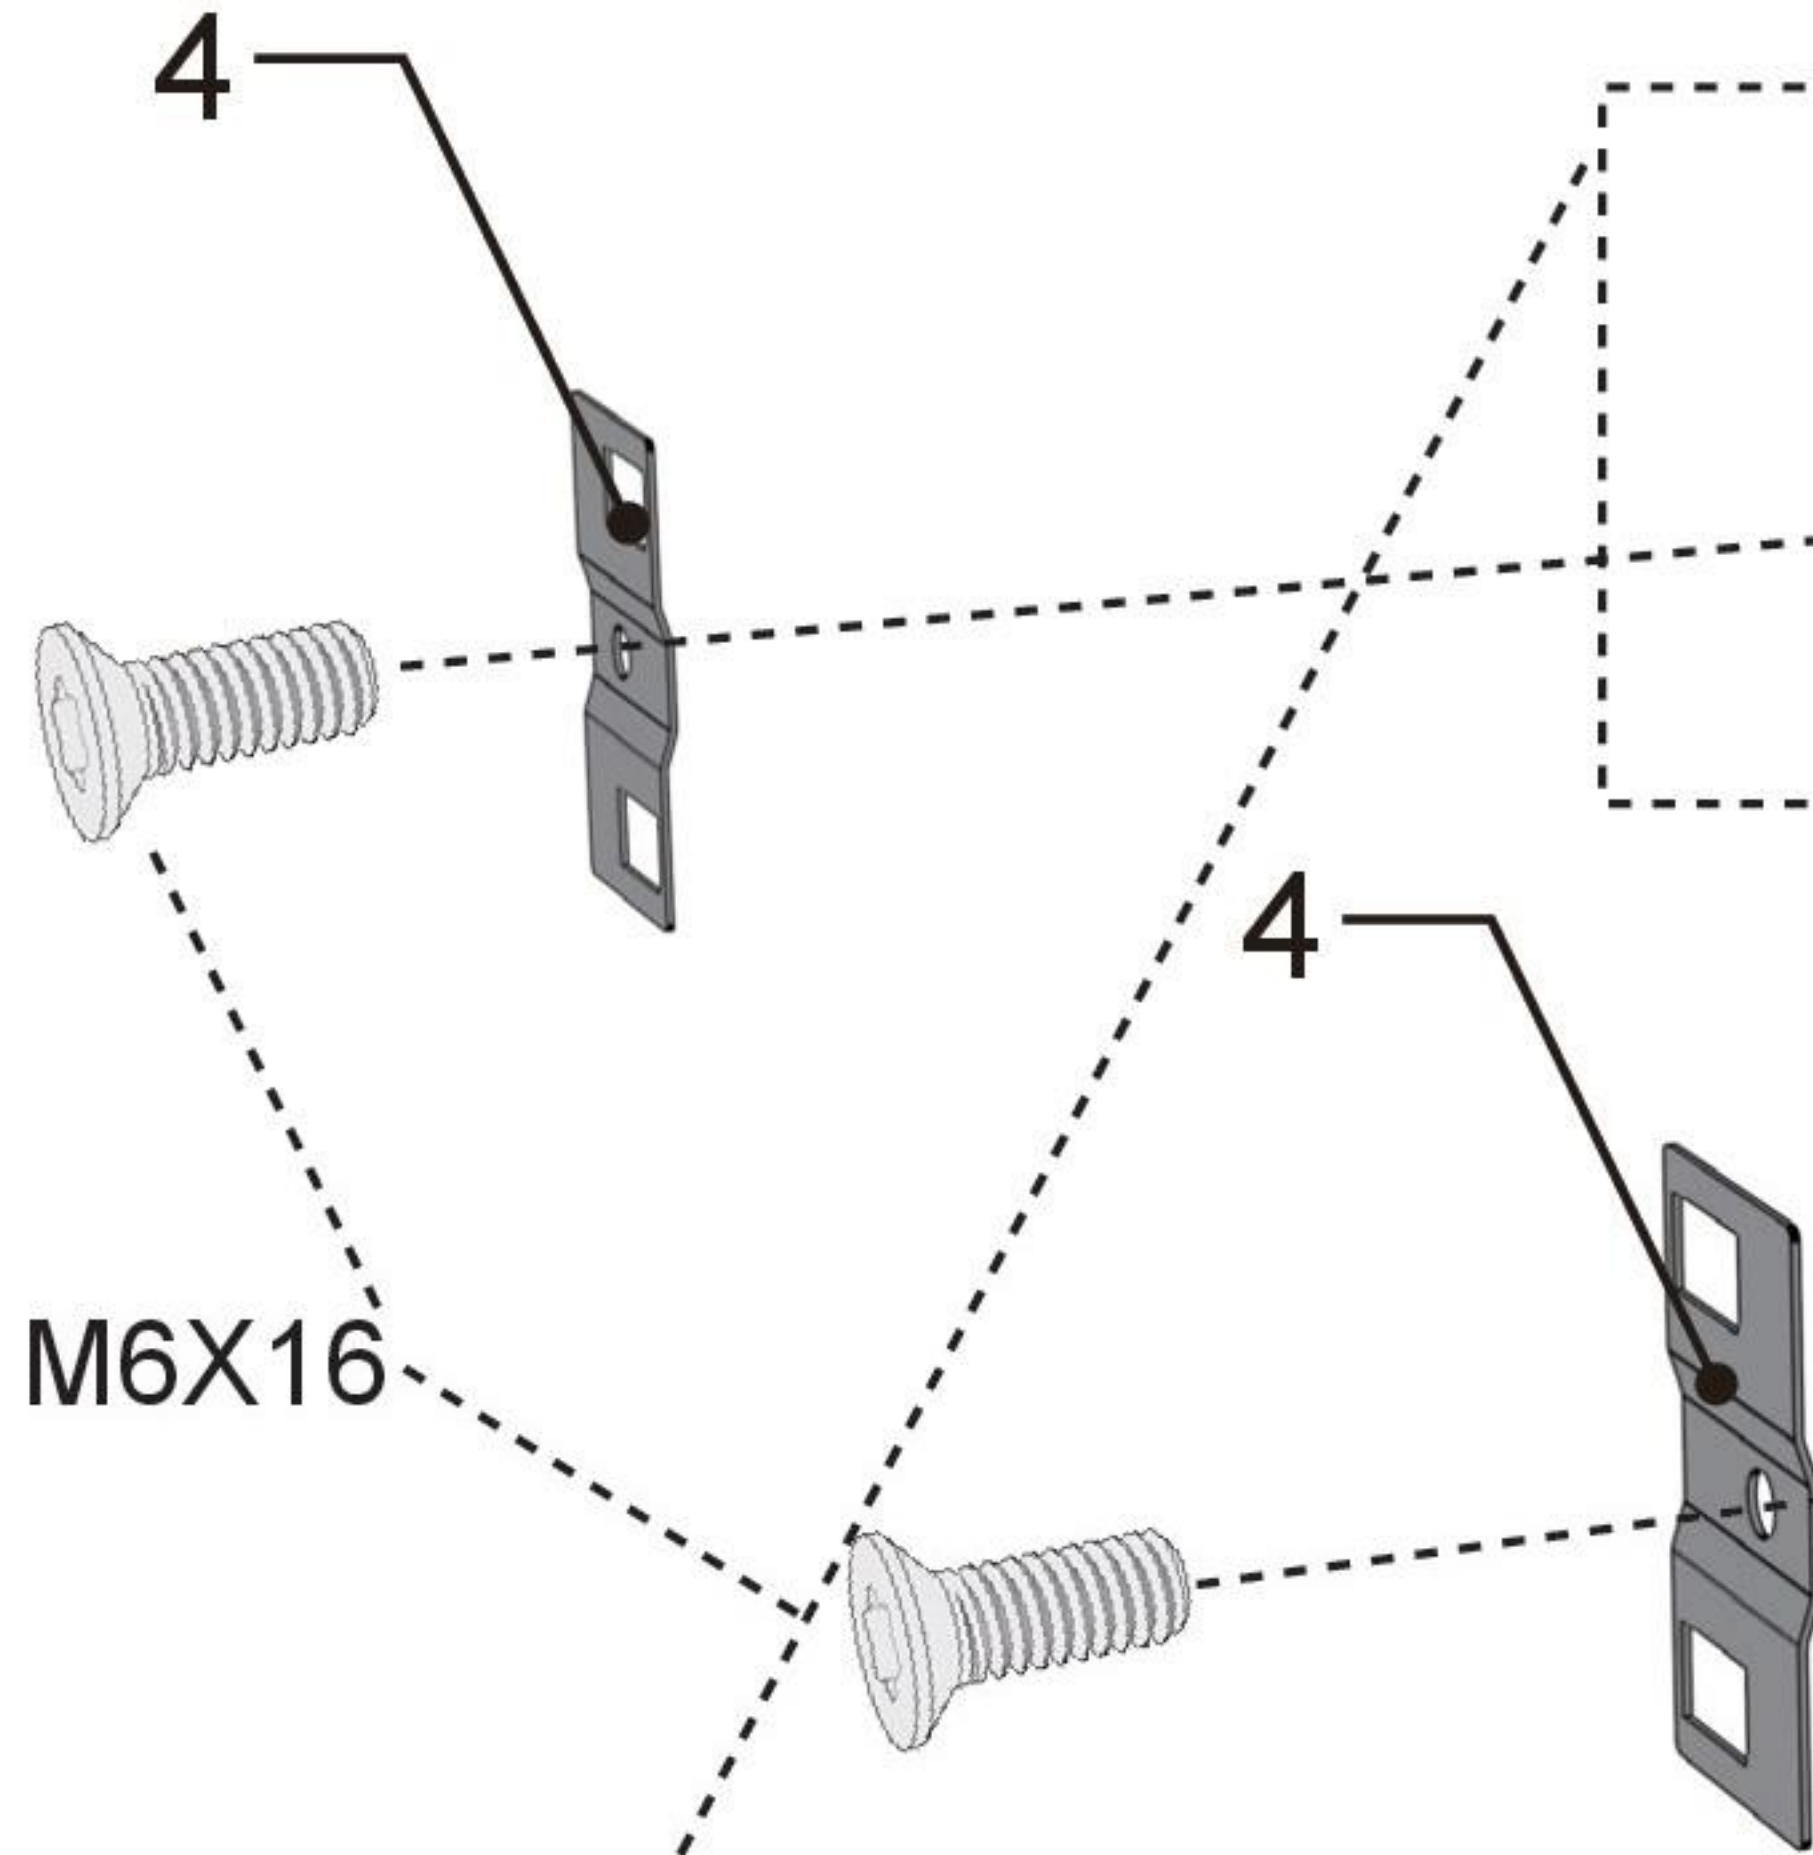

ASSEMBLY INSTRUCTIONS FOR UNIVERSAL STATION

OUTSTANDING
★
DANISH DESIGN

cozze®

1		1pc.	3		2pcs.
2		3pcs.			

4		2pcs.	5		1pc.
	M6X16 	2pcs.		M6X40 	2pcs.
	M6X30 	2pcs.		M4X8 	3pcs.

(Included)

M4X8

3pcs.

1

2

OK

M6X16

2pcs.

OPTION 1

COZZE® ELEMENT BBQ station

3