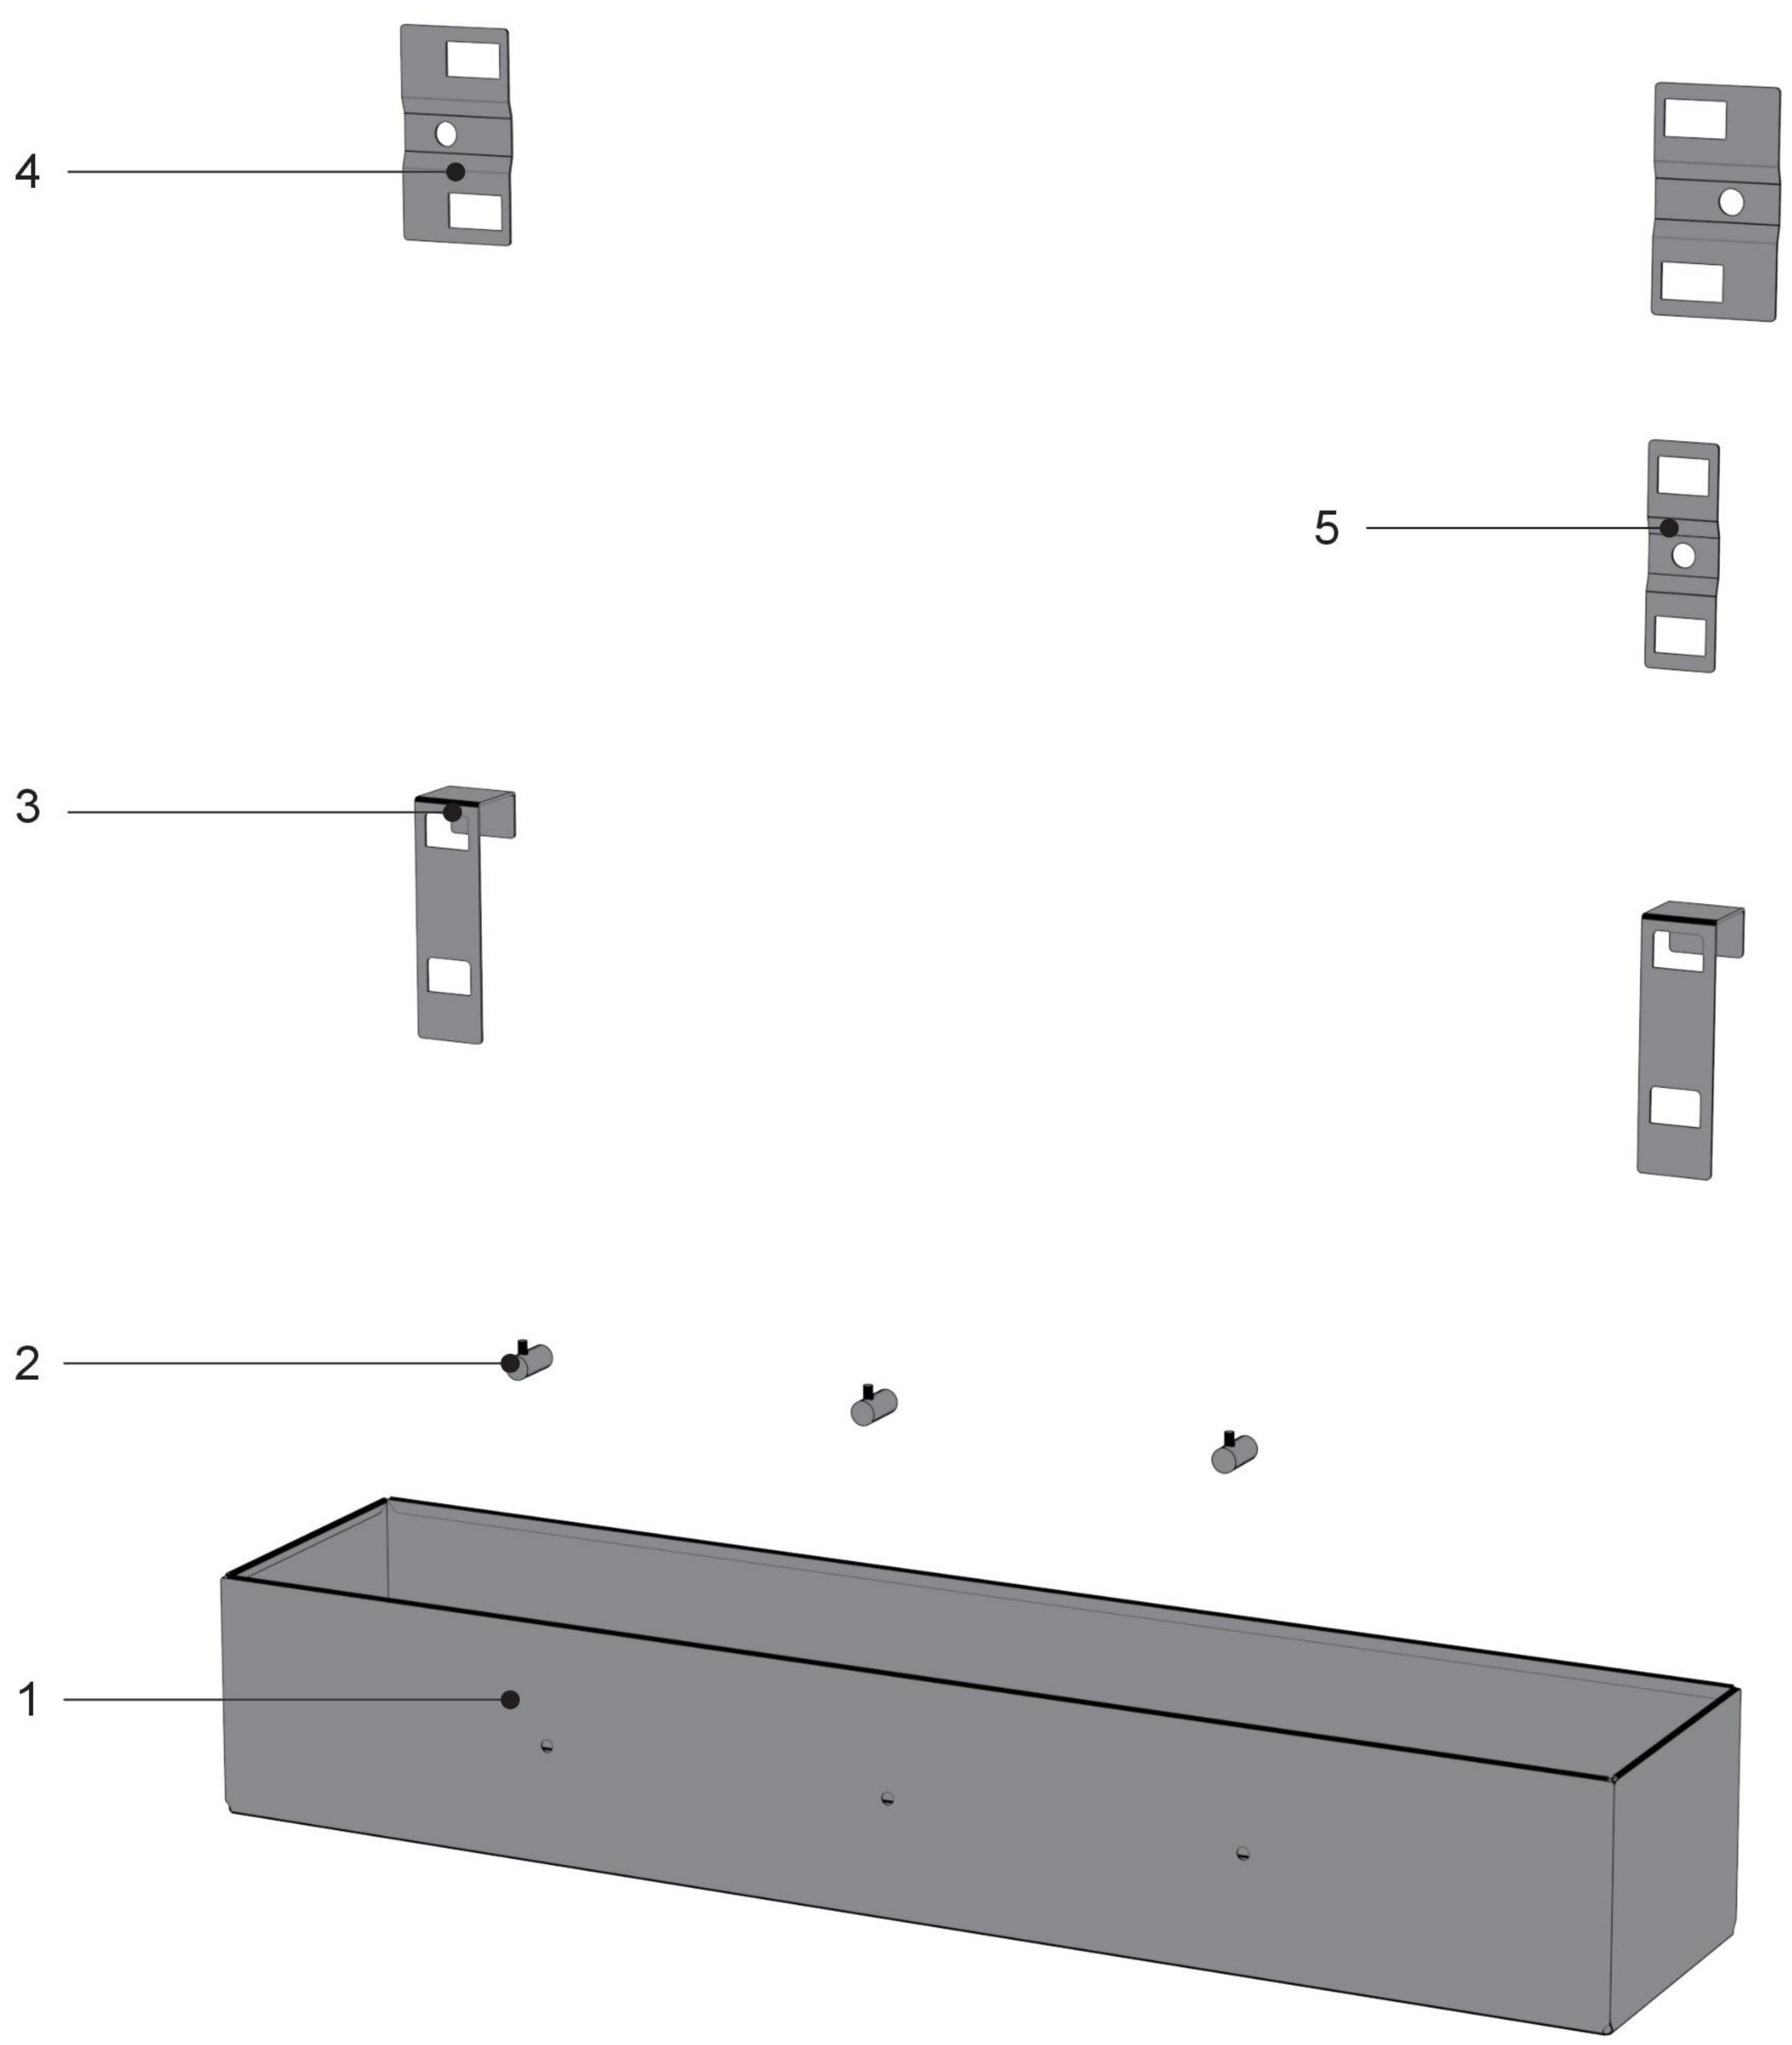

ASSEMBLY INSTRUCTIONS FOR UNIVERSAL STATION

OUTSTANDING
★
DANISH DESIGN

cozze®

1		1pc.	3		2pcs.
2		3pcs.			

4		2pcs.	5		1pc.
	M6X16 	2pcs.		M6X40 	2pcs.
	M6X30 	2pcs.		M4X8 	3pcs.

(Included)

M4X8

3pcs.

1

2

OK

M6X16

2pcs.

OPTION 1

COZZE® ELEMENT BBQ station

3

4

M6X40

2pcs.

OPTION 2

BBQ/BBQ table

5

6

M6X30

2pcs.

OPTION 3

7

COZZE® ELEMENT
tabletop and cabinet

8

M6X30

2pcs.

OPTION 4