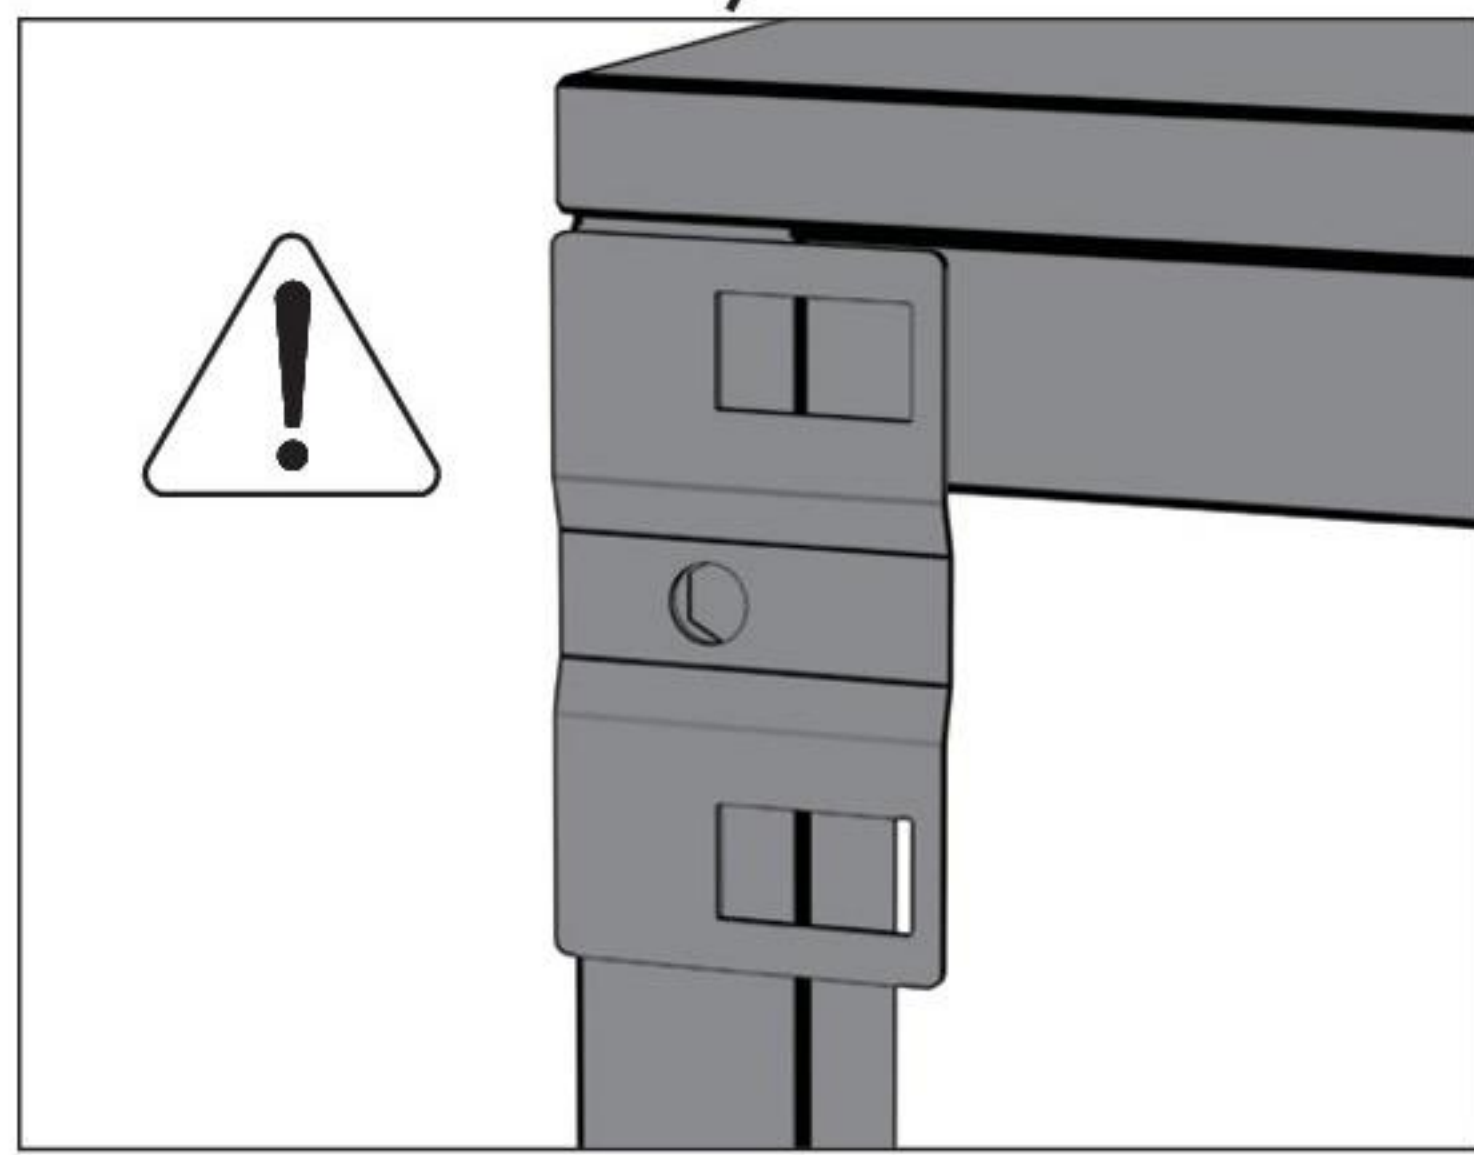

M6X16

2pcs.

OPTION 1

COZZE® ELEMENT BBQ station

3