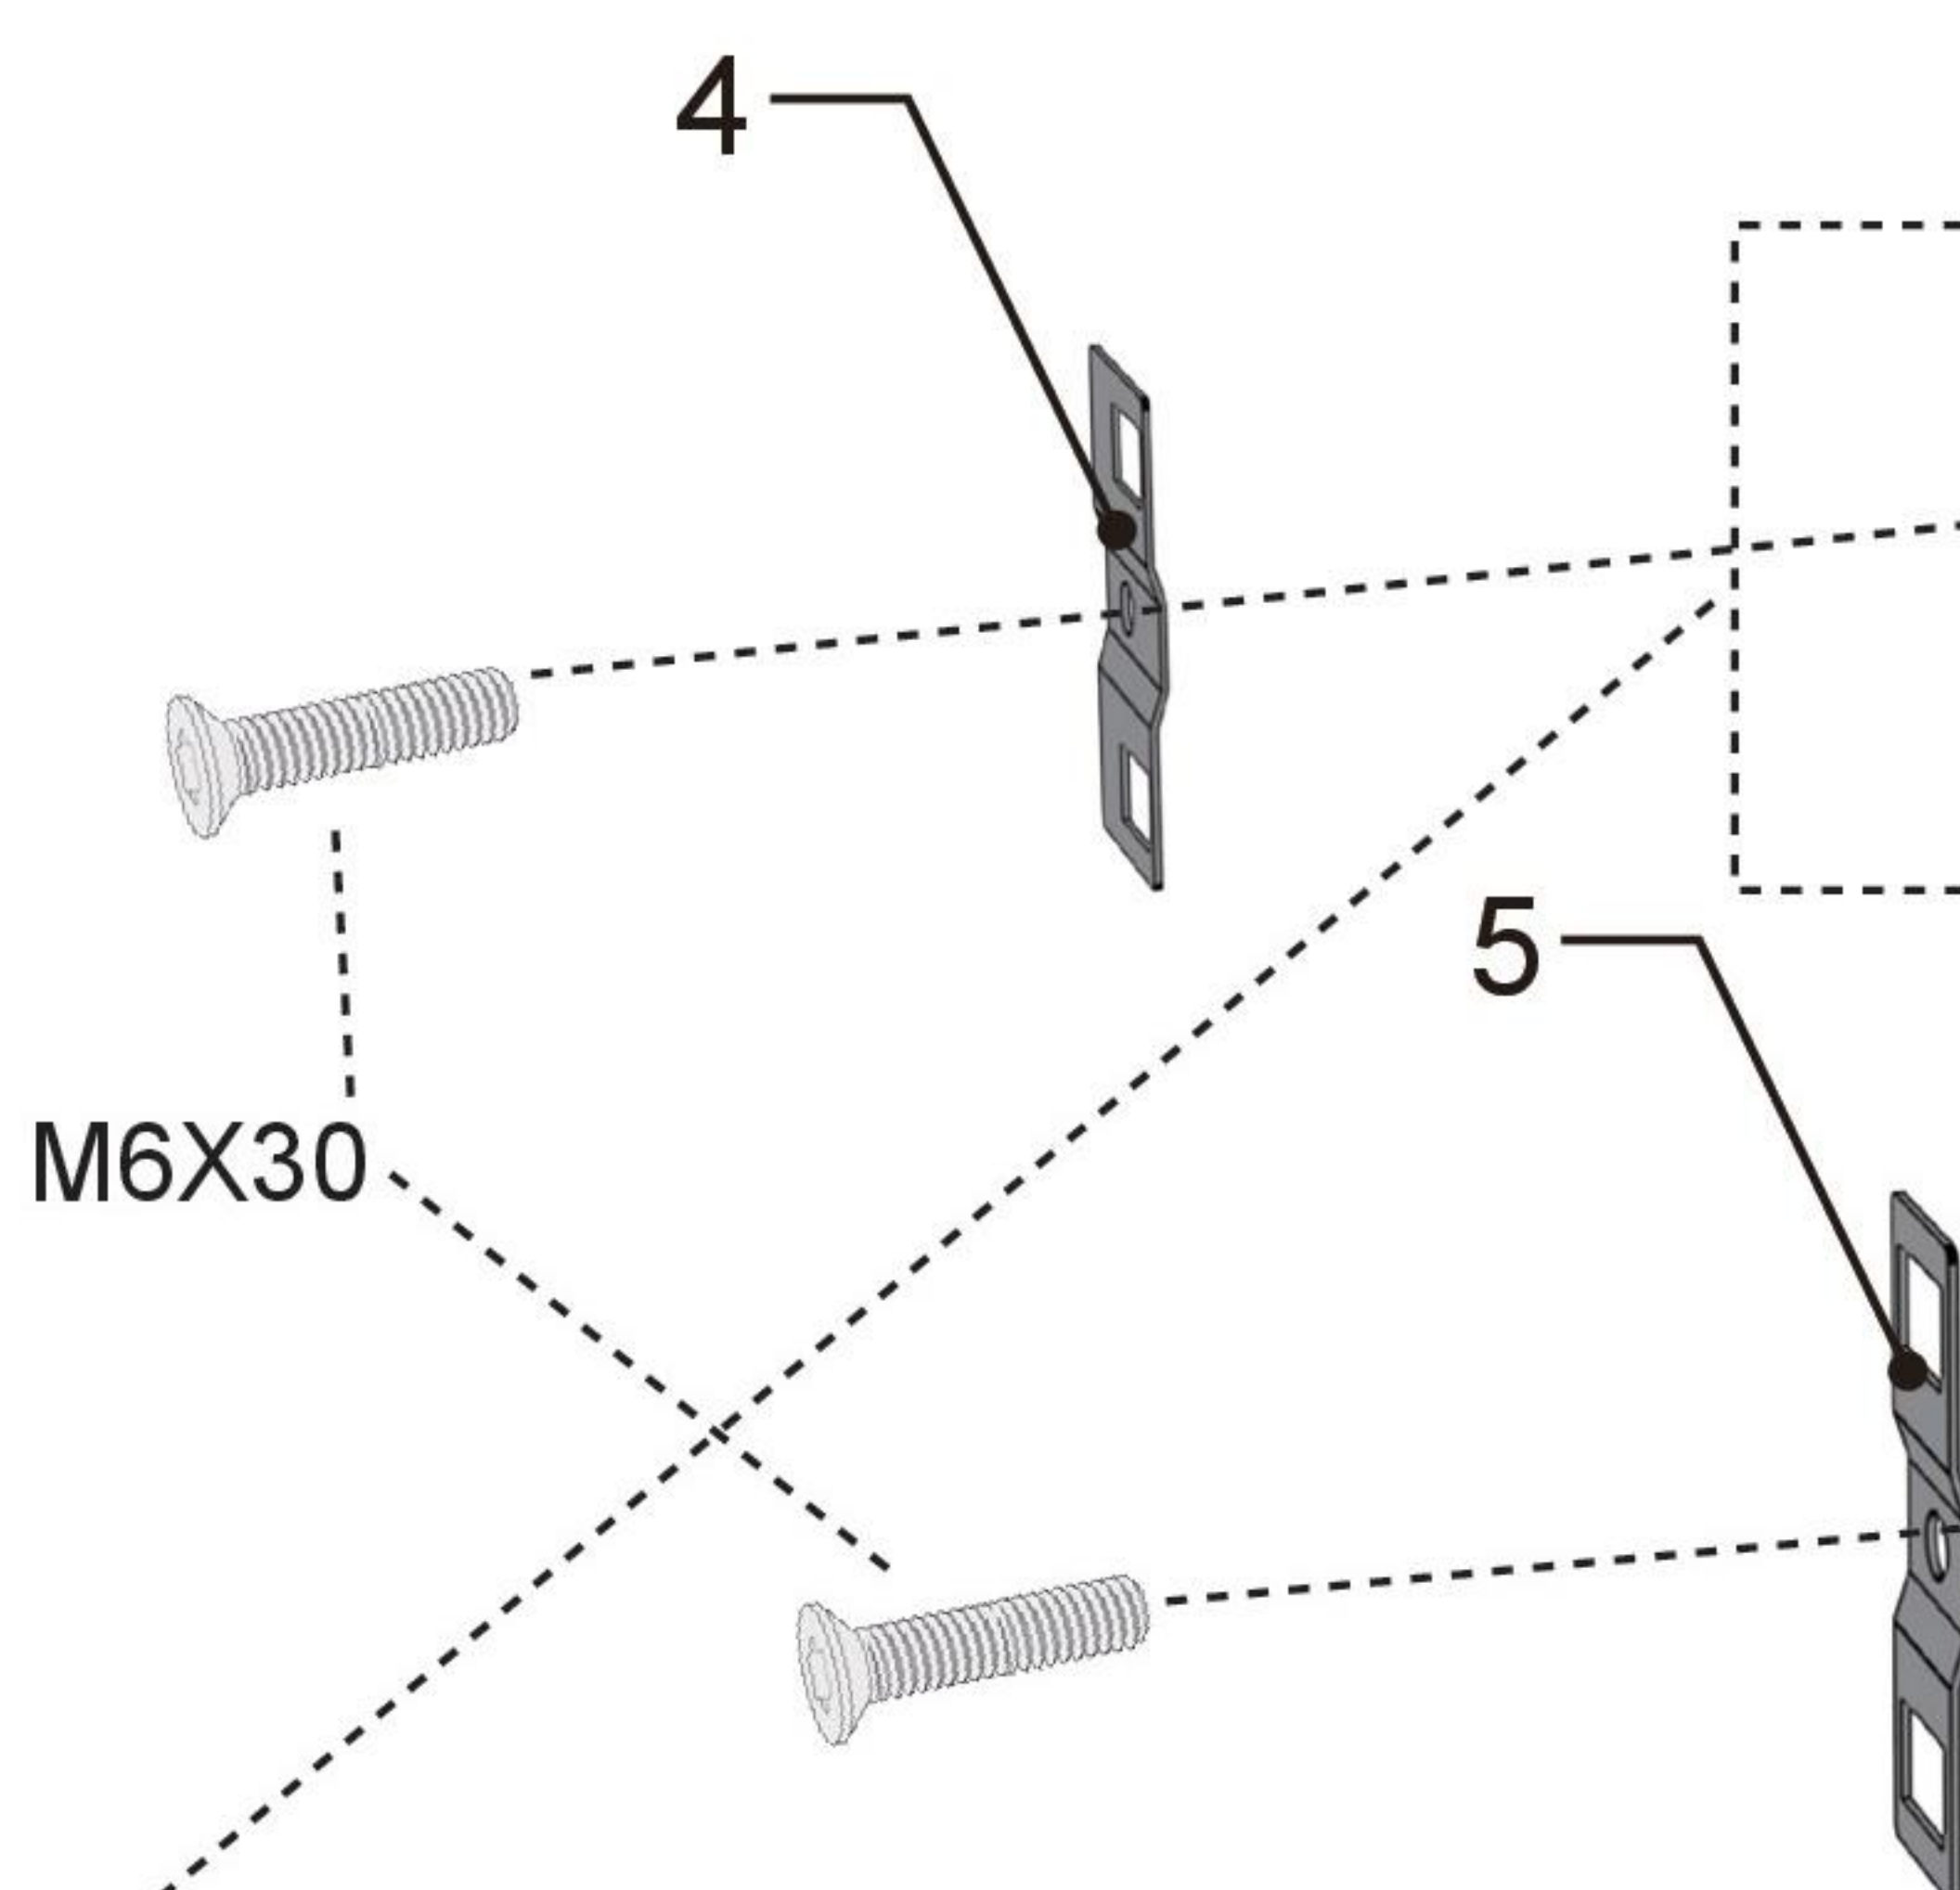

M6X30

2pcs.

OPTION 3

7

COZZE® ELEMENT
tabletop and cabinet