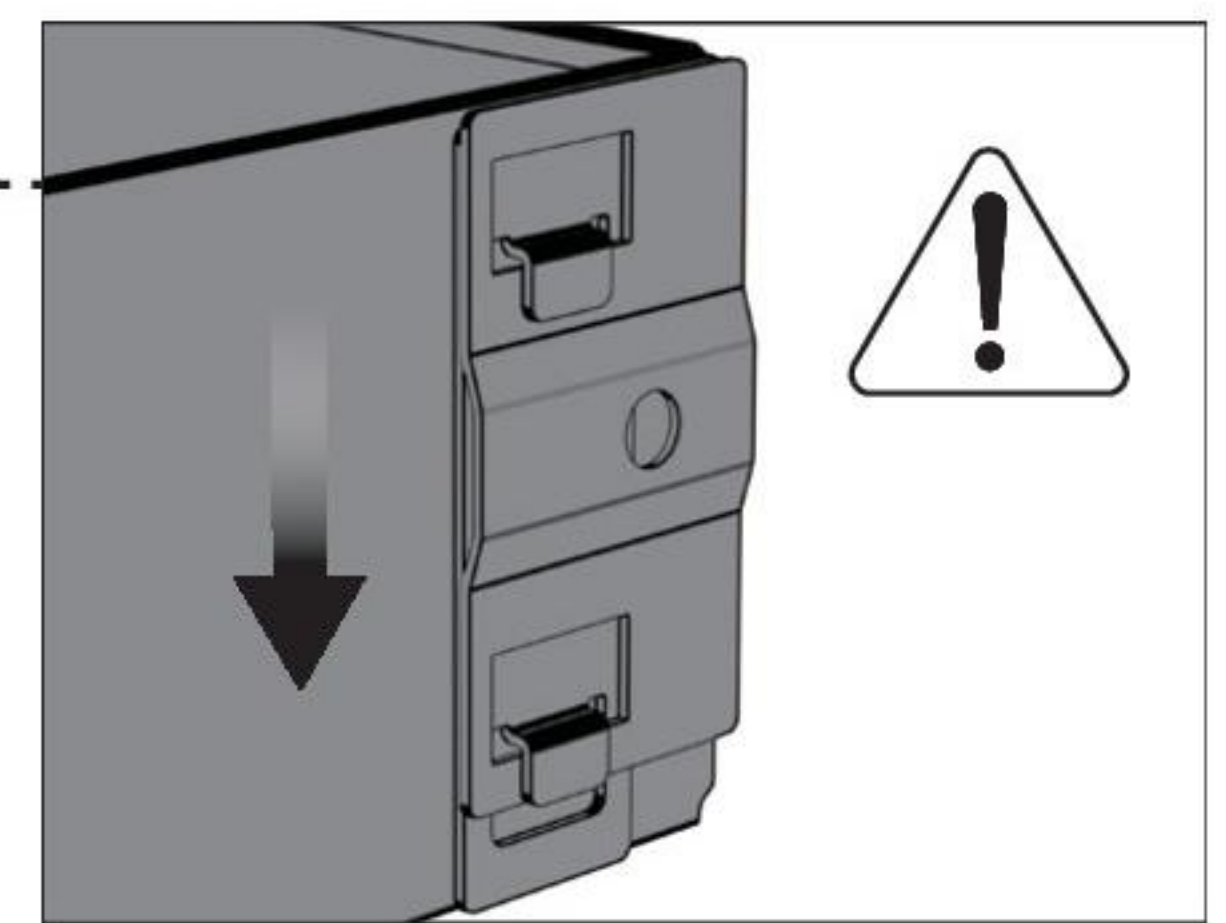

M6X16

2pcs.

OPTION 1

COZZE® ELEMENT BBQ station

3

4