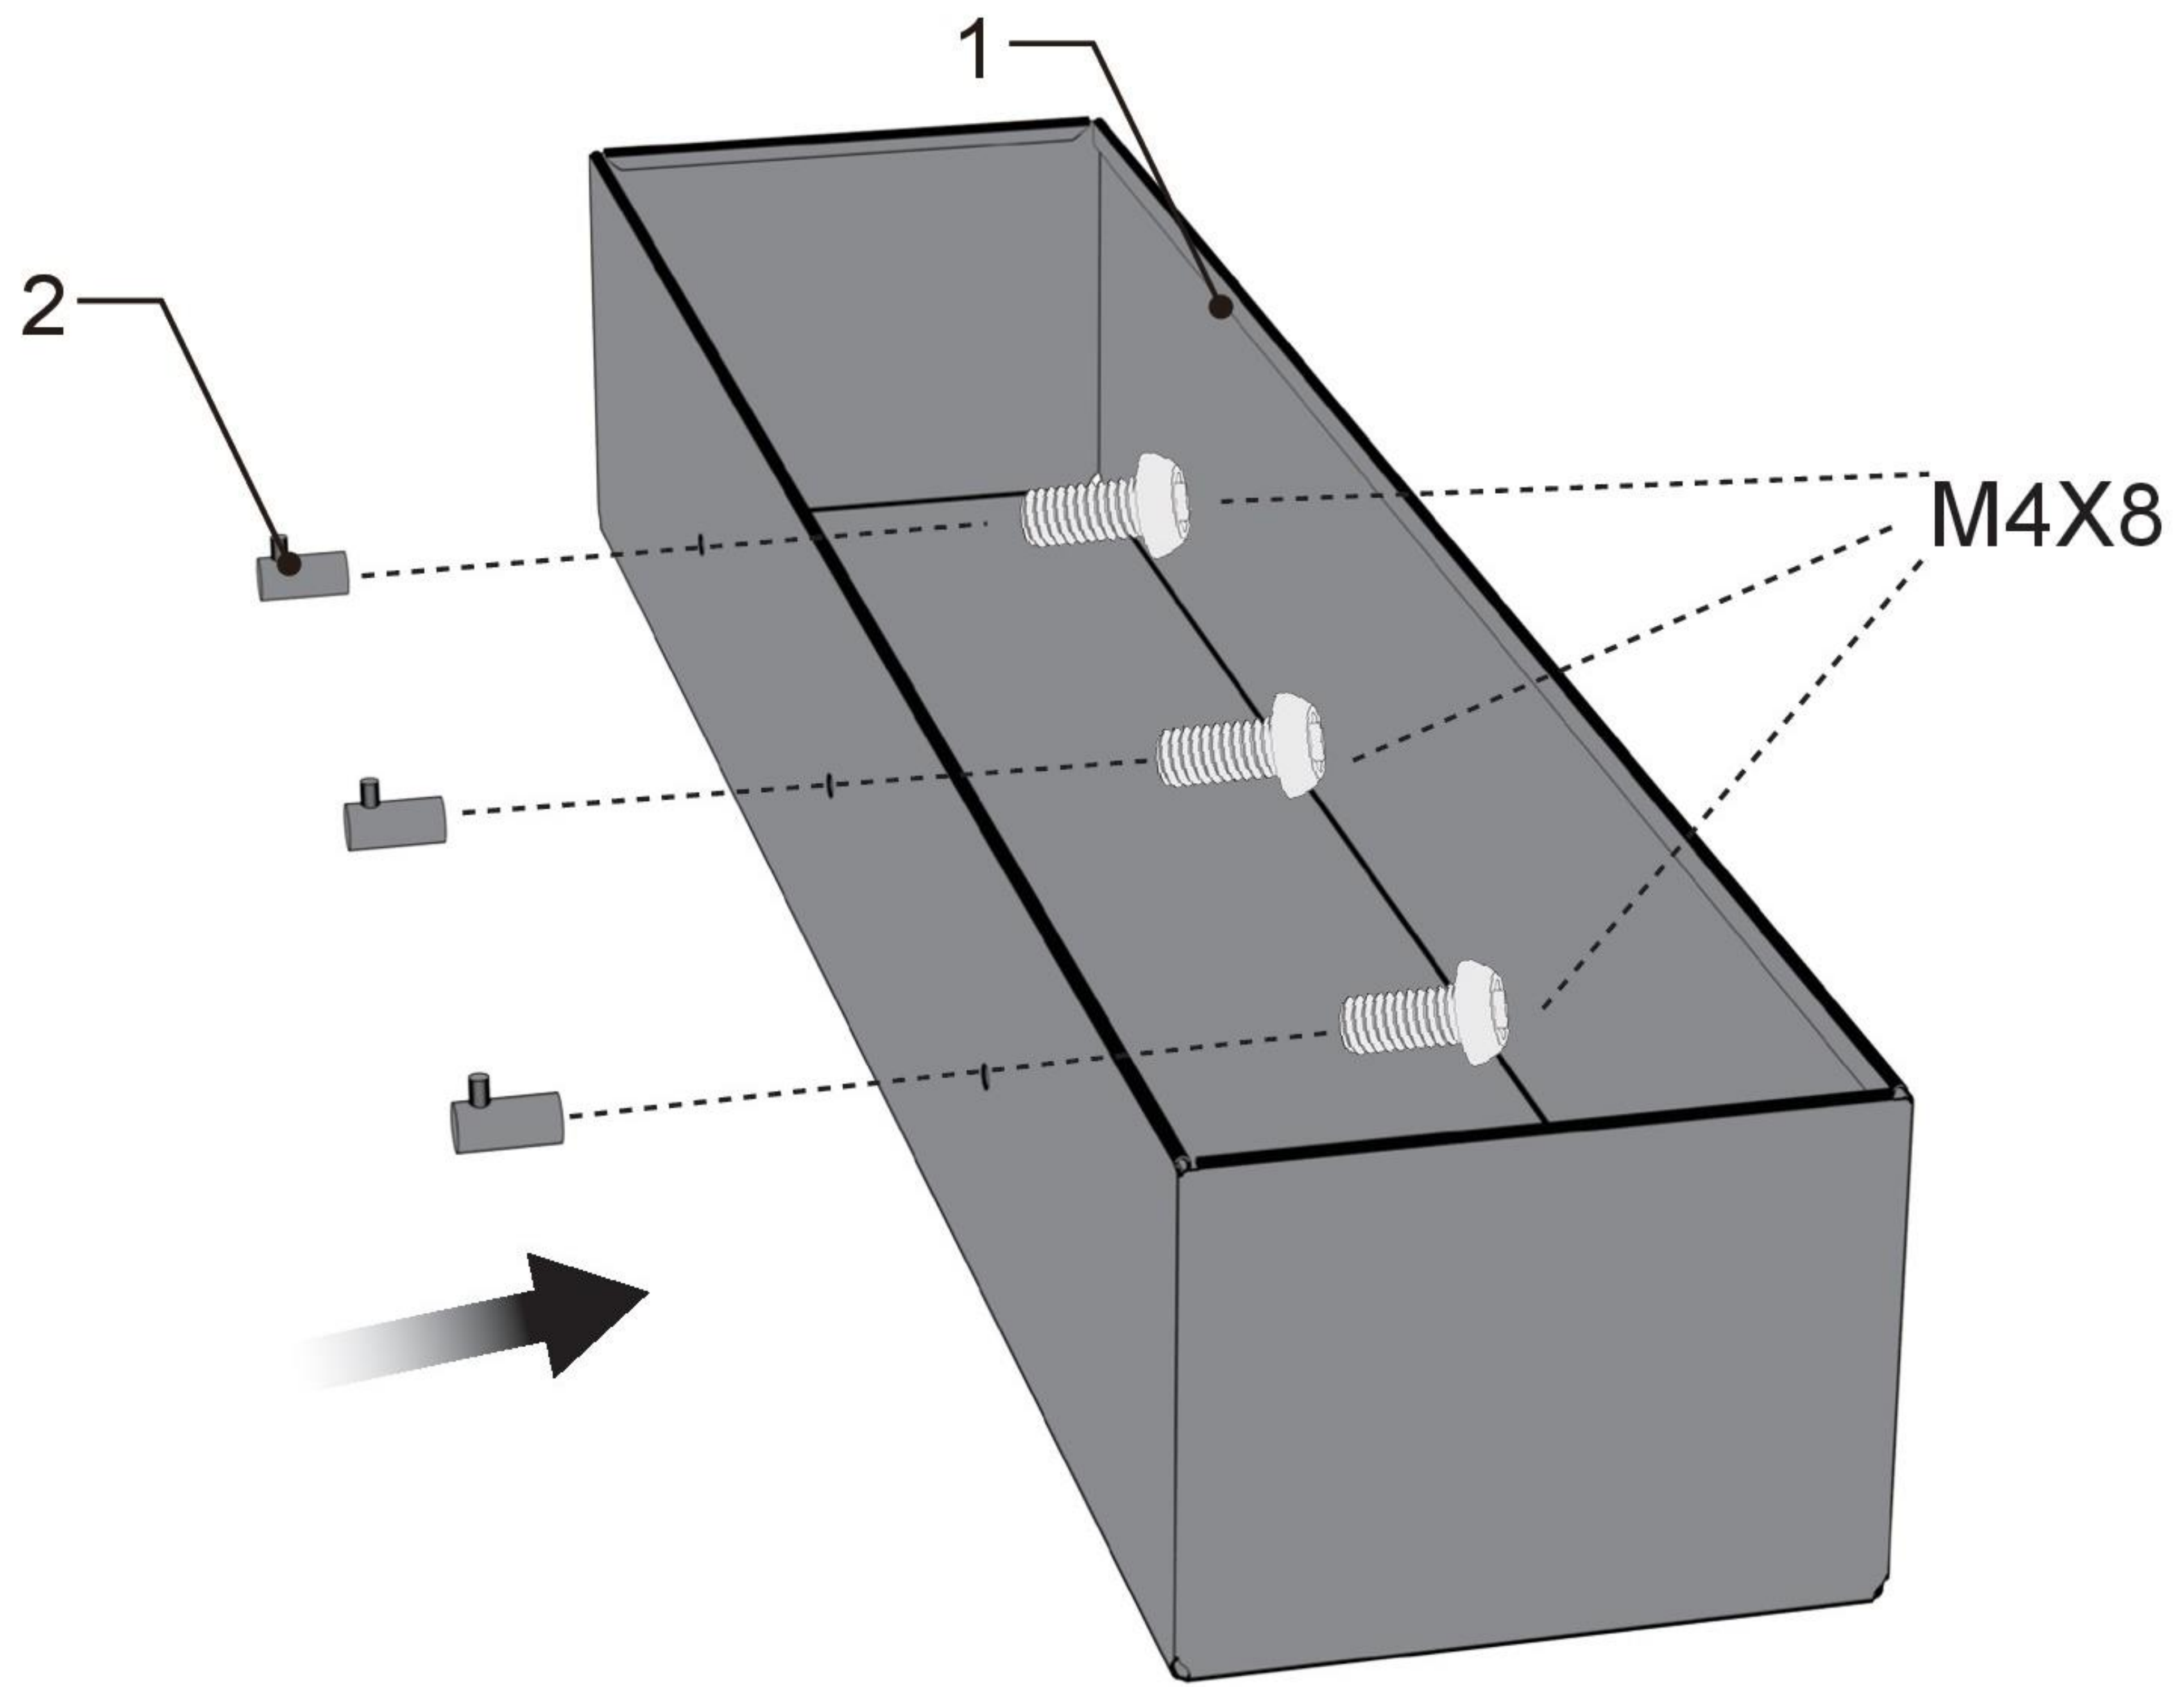

ASSEMBLY INSTRUCTIONS FOR UNIVERSAL STATION

OUTSTANDING
★
DANISH DESIGN

cozze®

1		1pc.	3		2pcs.
2		3pcs.			

4		2pcs.	5		1pc.
	M6X16 	2pcs.		M6X40 	2pcs.
	M6X30 	2pcs.		M4X8 	3pcs.

(Included)

M4X8

3pcs.

1

2

OK

M6X16

2pcs.

OPTION 1

COZZE® ELEMENT BBQ station

3