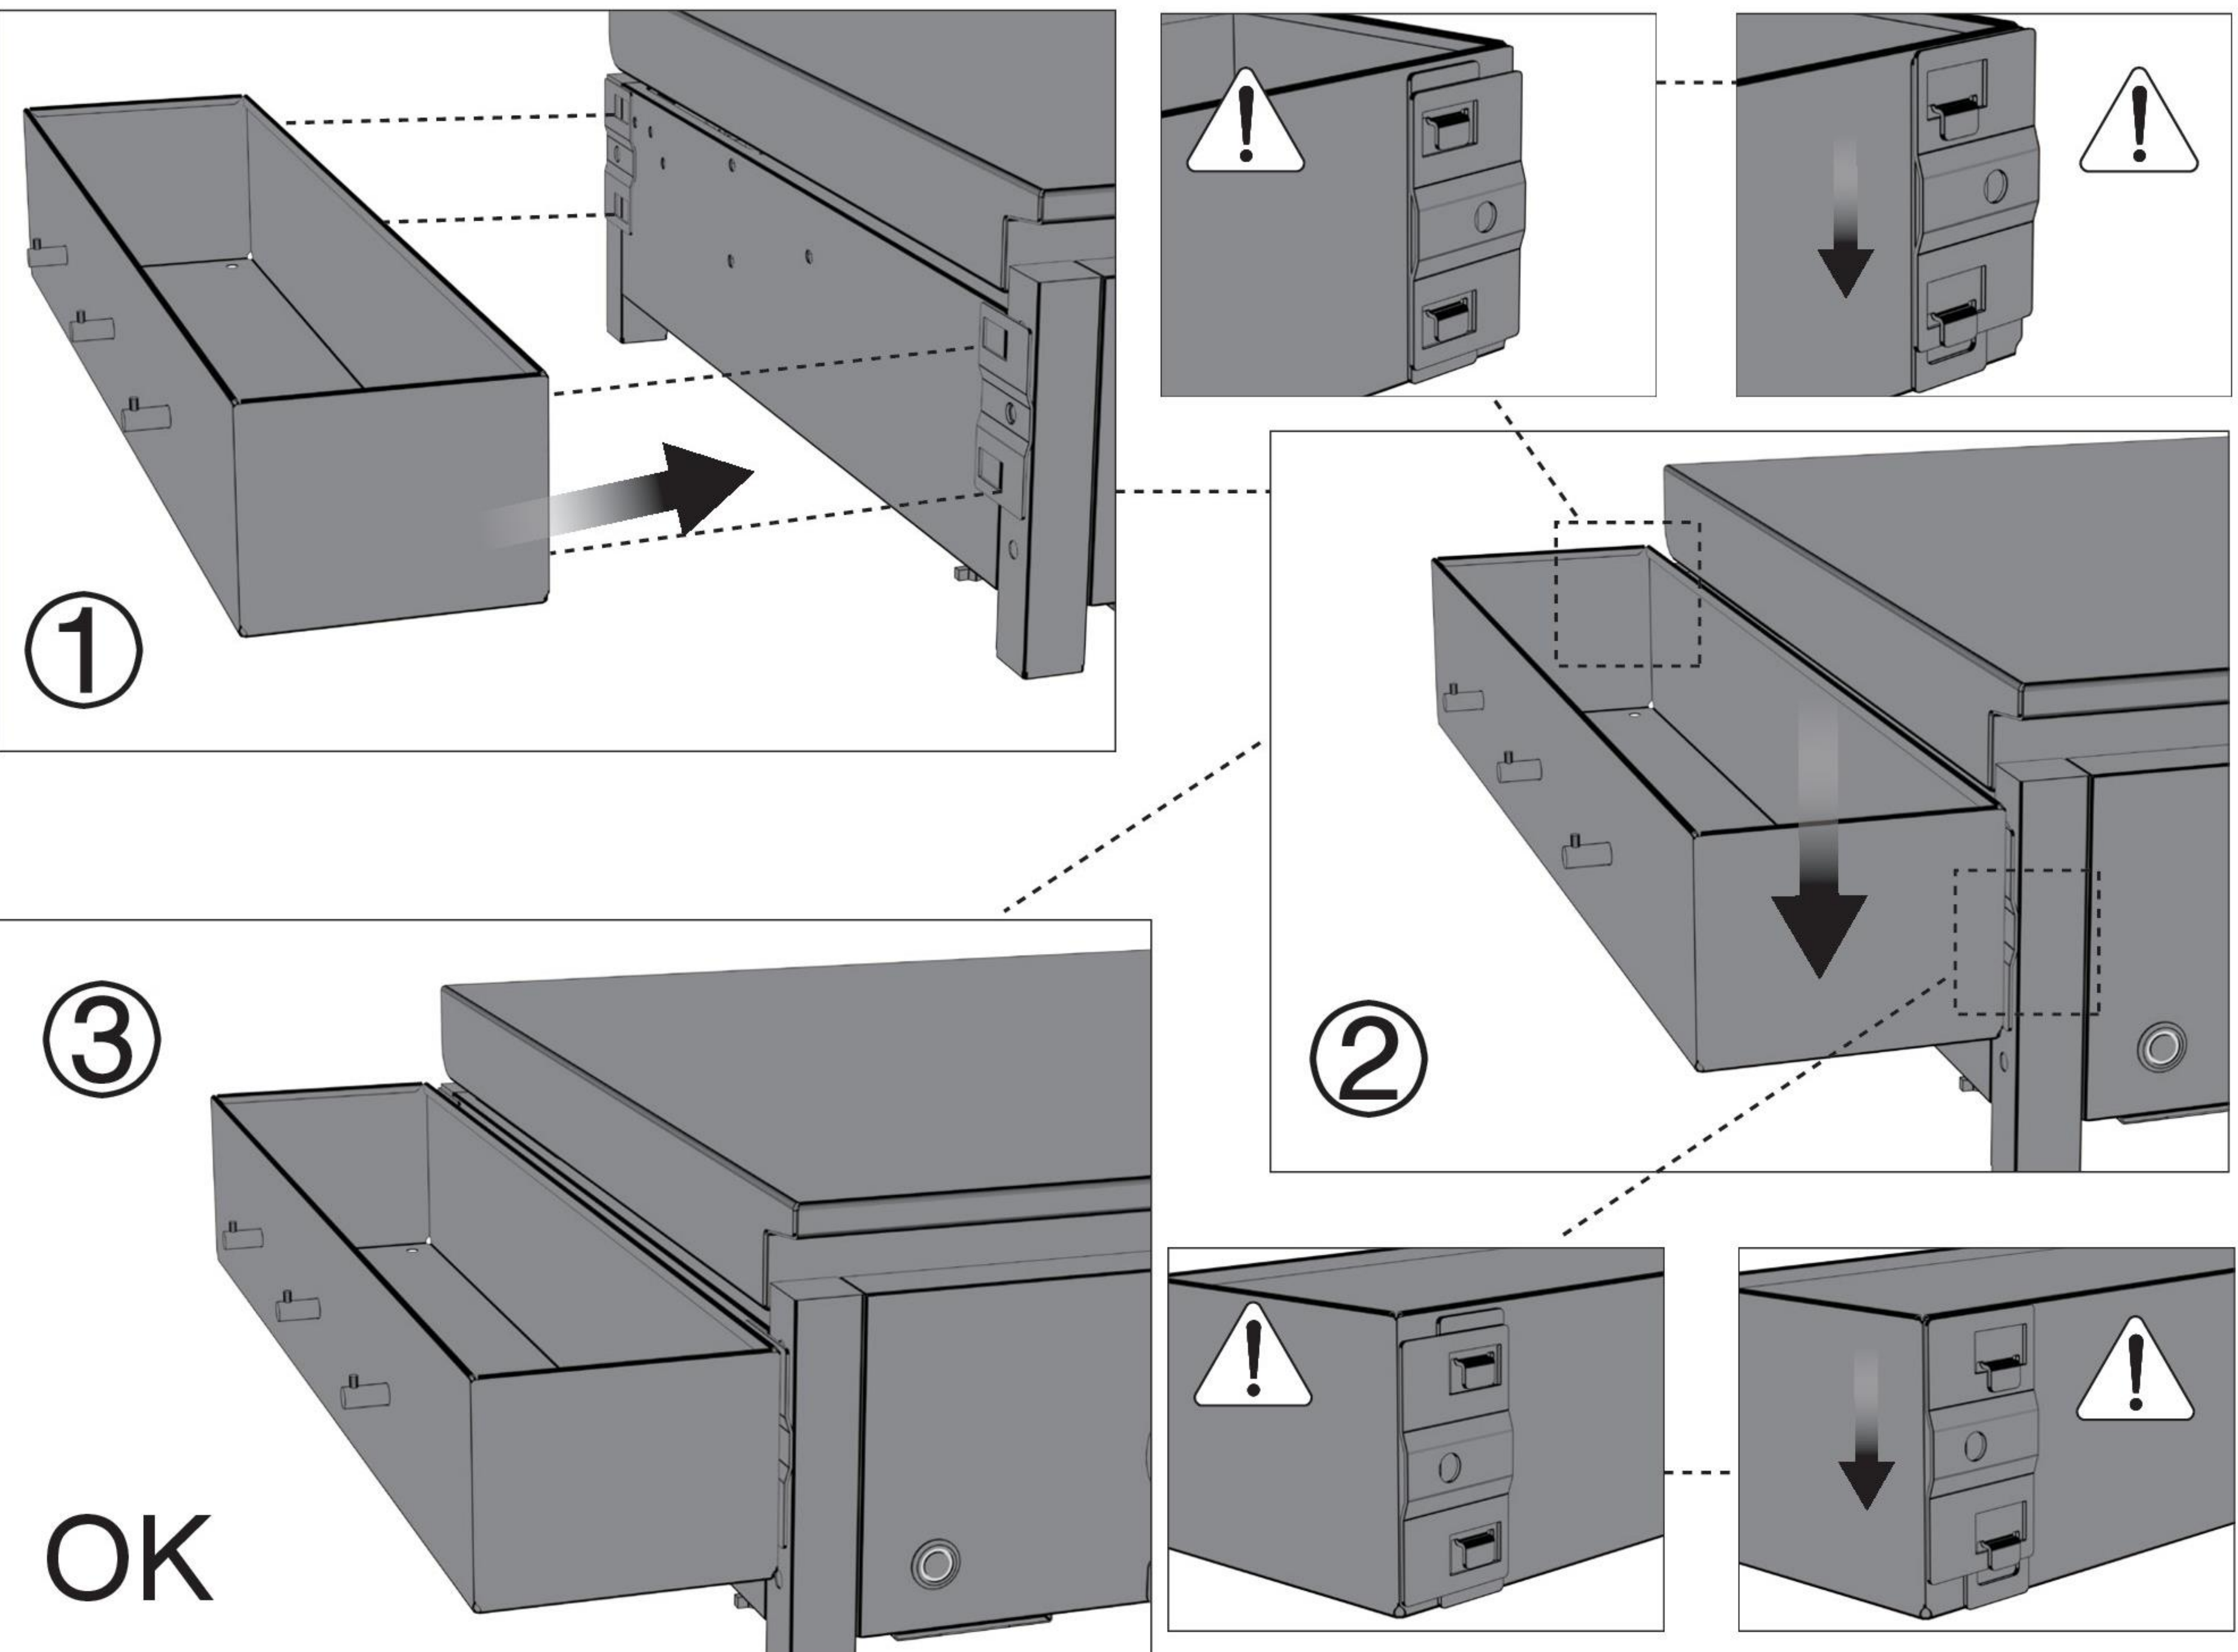

M6X40

2pcs.

OPTION 2

BBQ/BBQ table

5

6