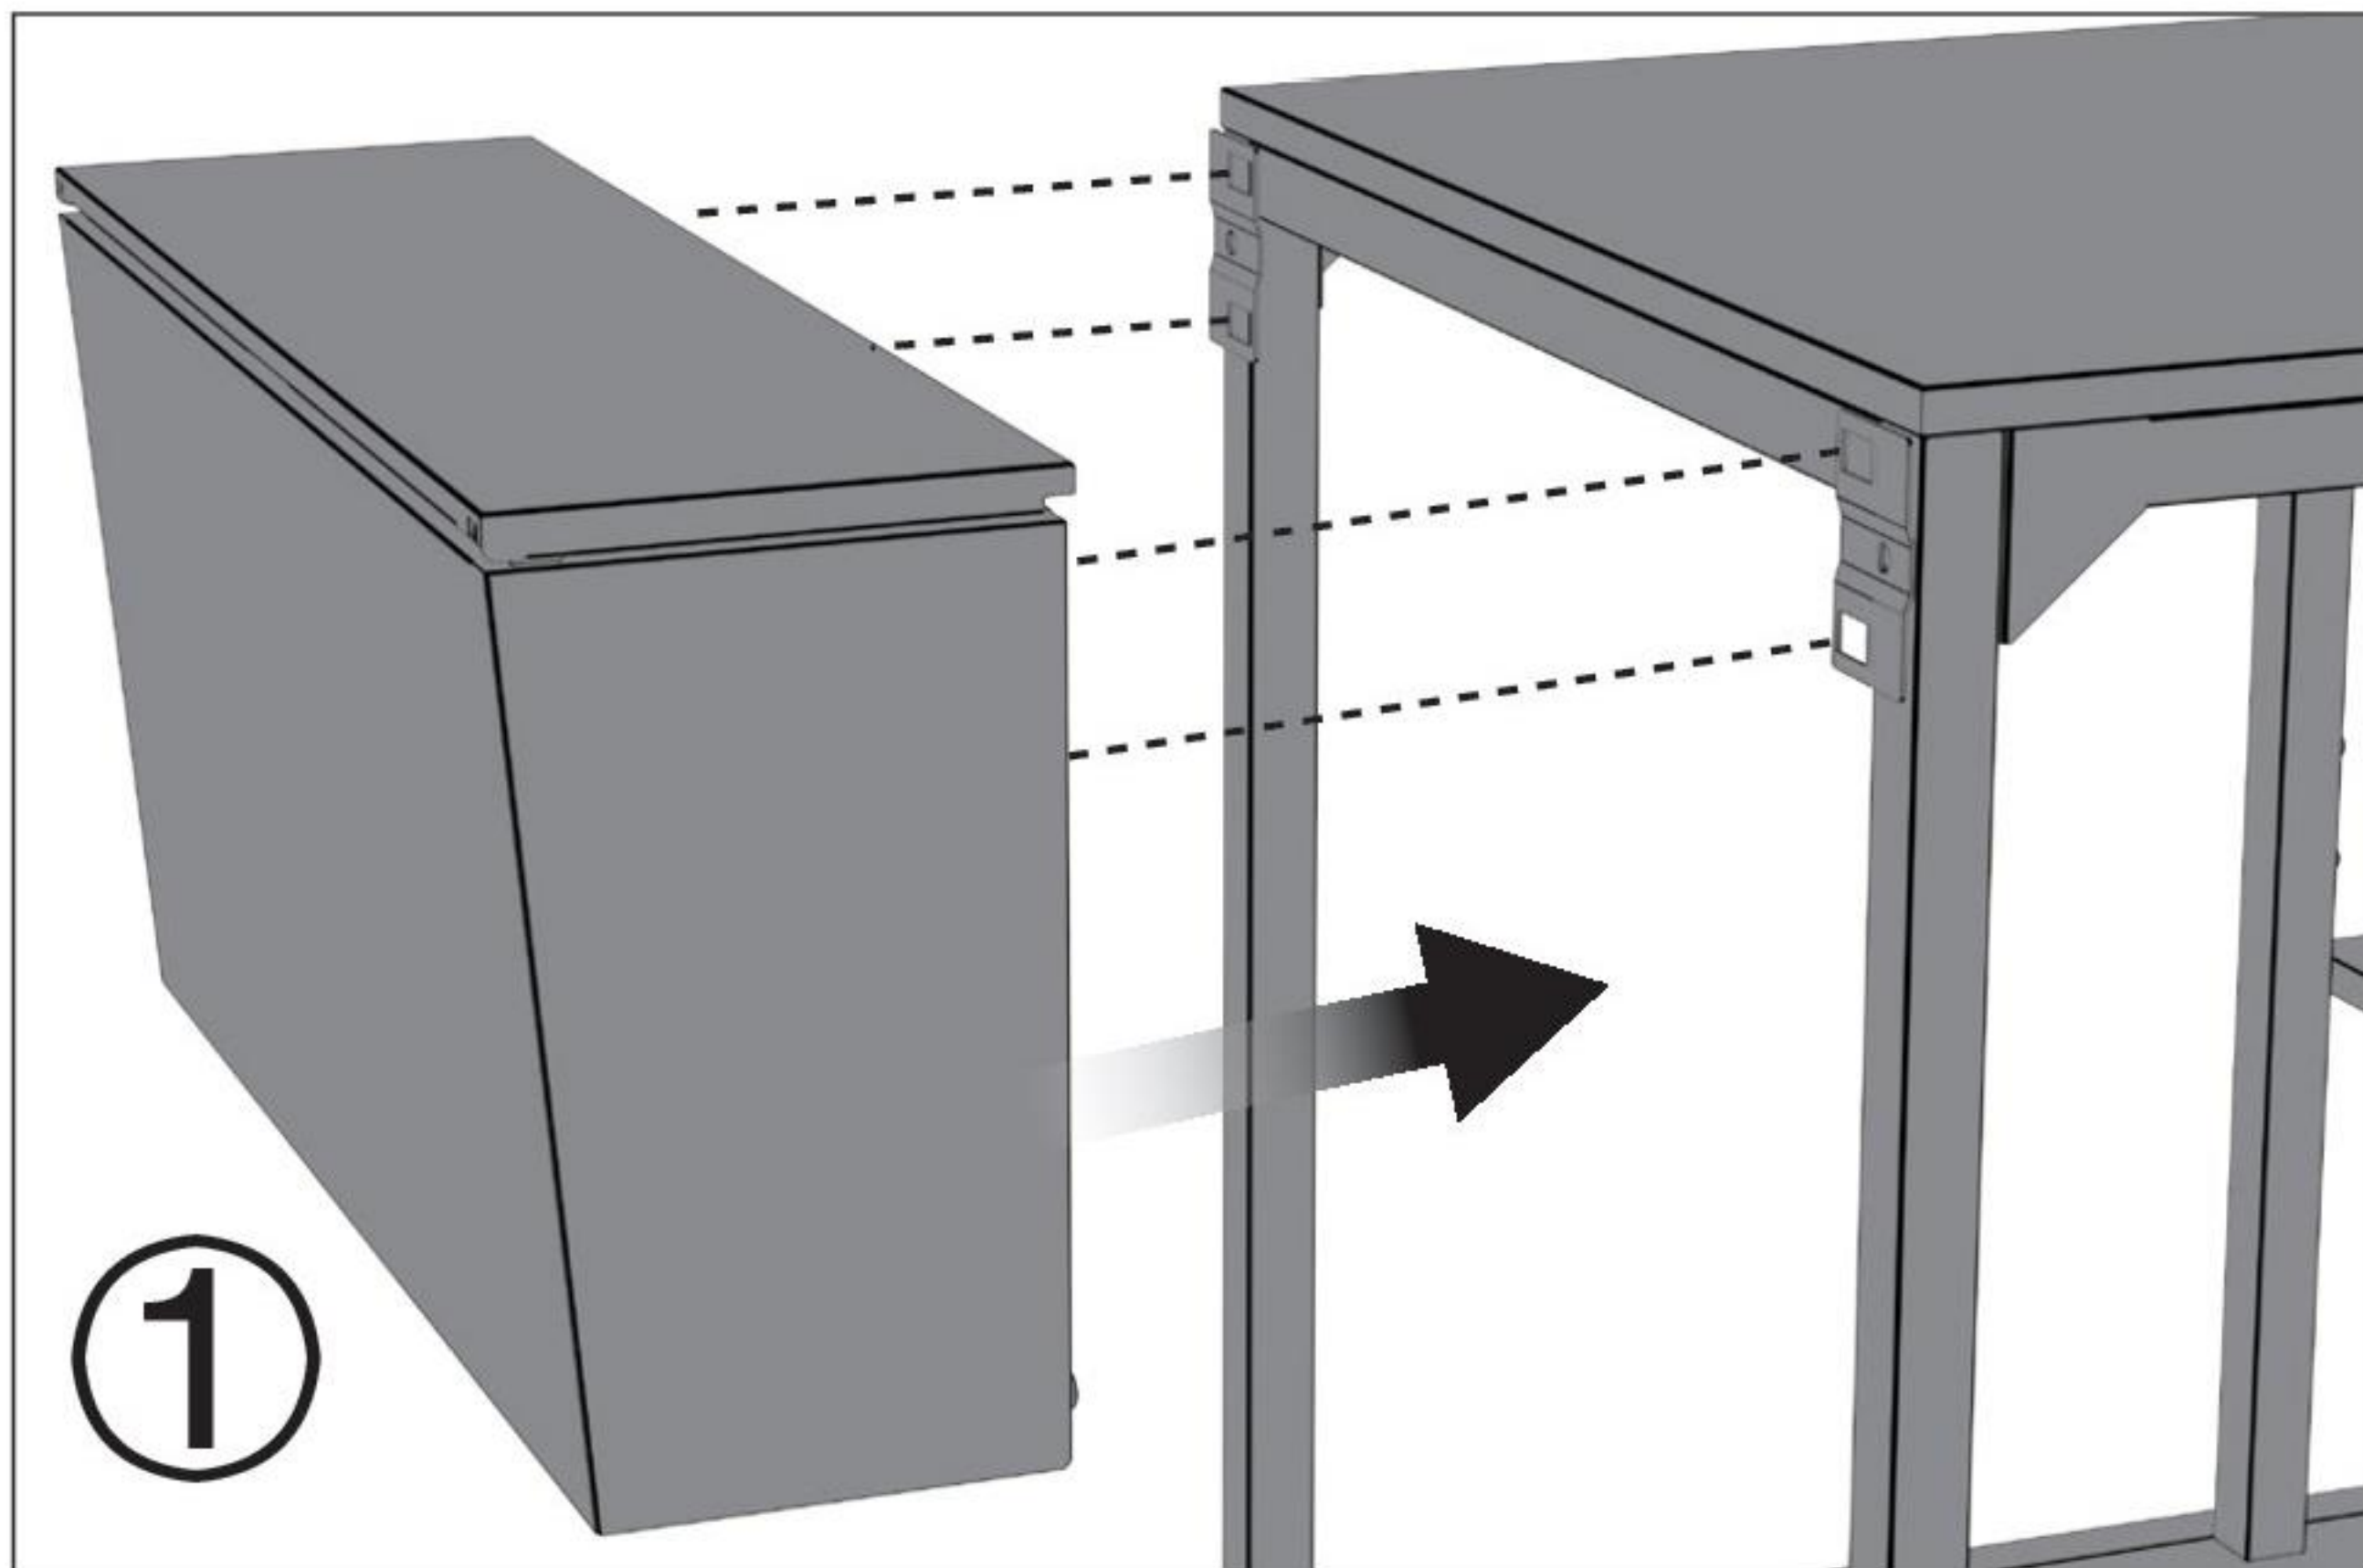

M6X16

2pcs.

OPTION 1

COZZE® ELEMENT BBQ station

3

4

M6X40

2pcs.