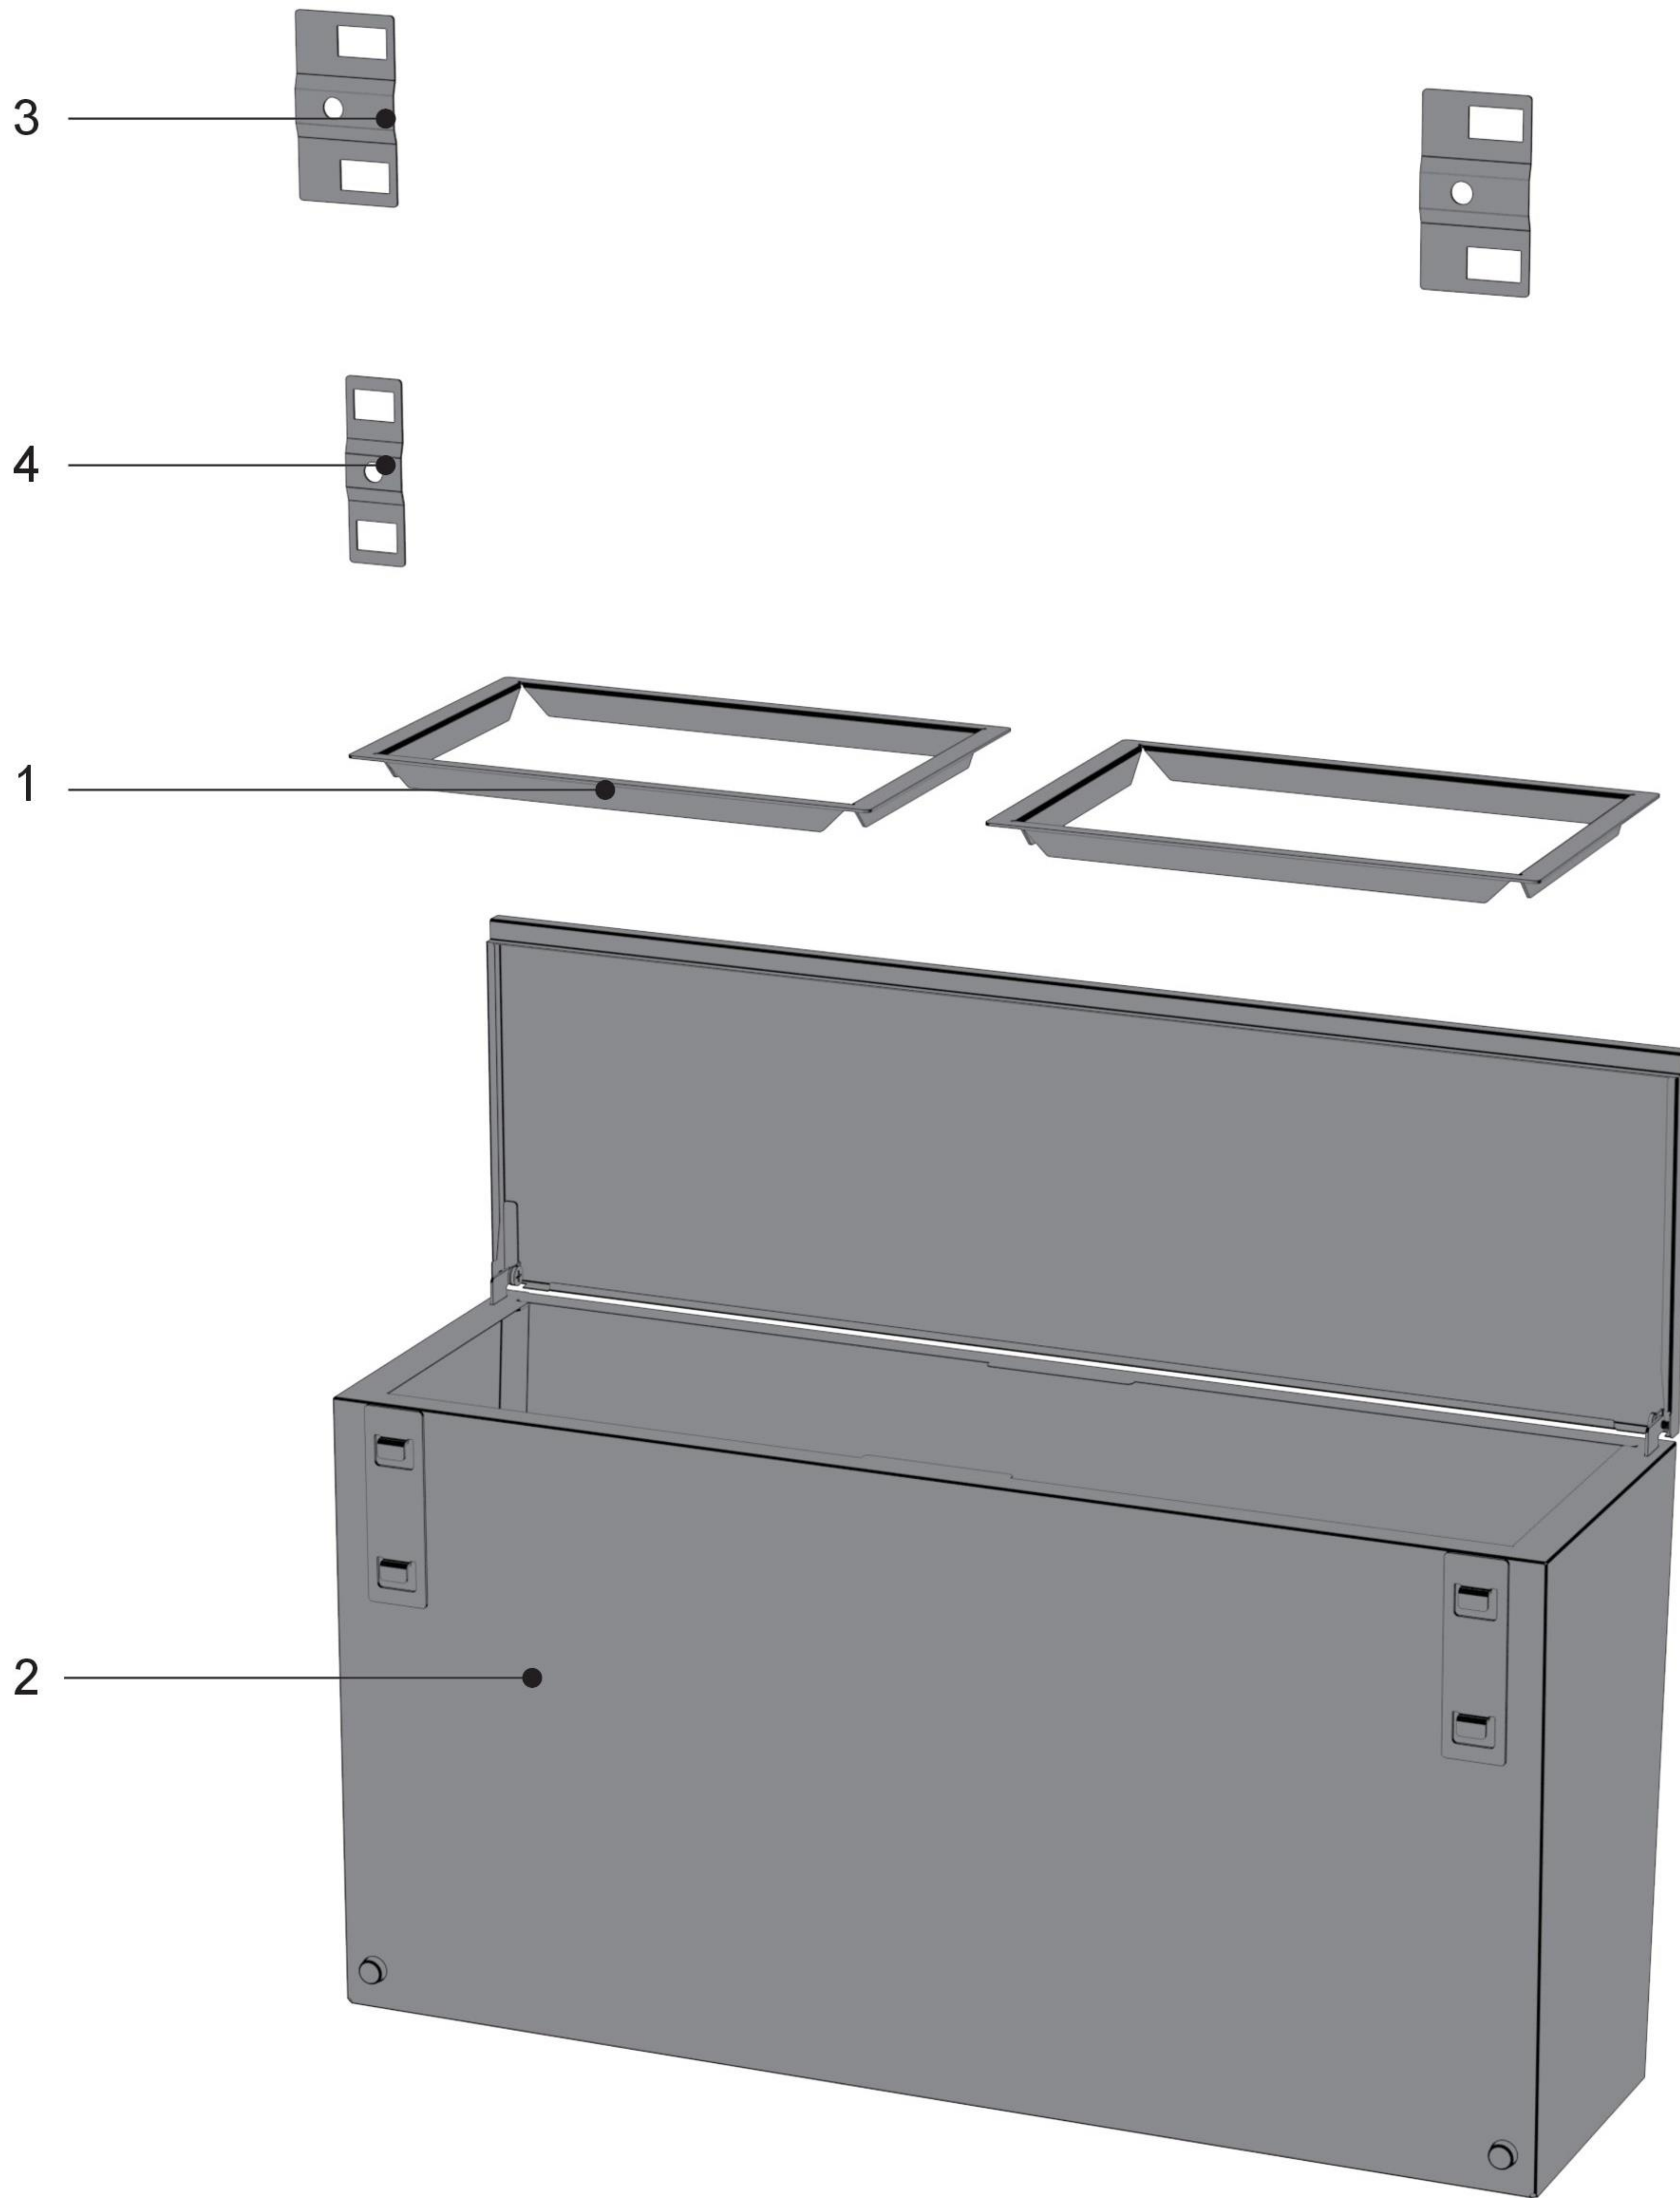

ASSEMBLY INSTRUCTIONS FOR WASTE BIN

OUTSTANDING DANISH DESIGN

cozze®

1		2pcs.	2		1pc.
---	---	-------	---	---	------

3		2pcs.	4		1pc.
	M6X16 	2pcs.		M6X40 	2pcs.
	M6X30 	2pcs.			

(Included)

1

2

M6X16

2pcs.

OPTION 1

COZZE® ELEMENT BBQ station

3

4

M6X40

2pcs.

OPTION 2

BBQ/BBQ table

5

3

M6X40

3

6

M6X30

2pcs.

COZZE® ELEMENT
tabletop and cabinet

OPTION 3

7

8

M6X30

2pcs.

OPTION 4