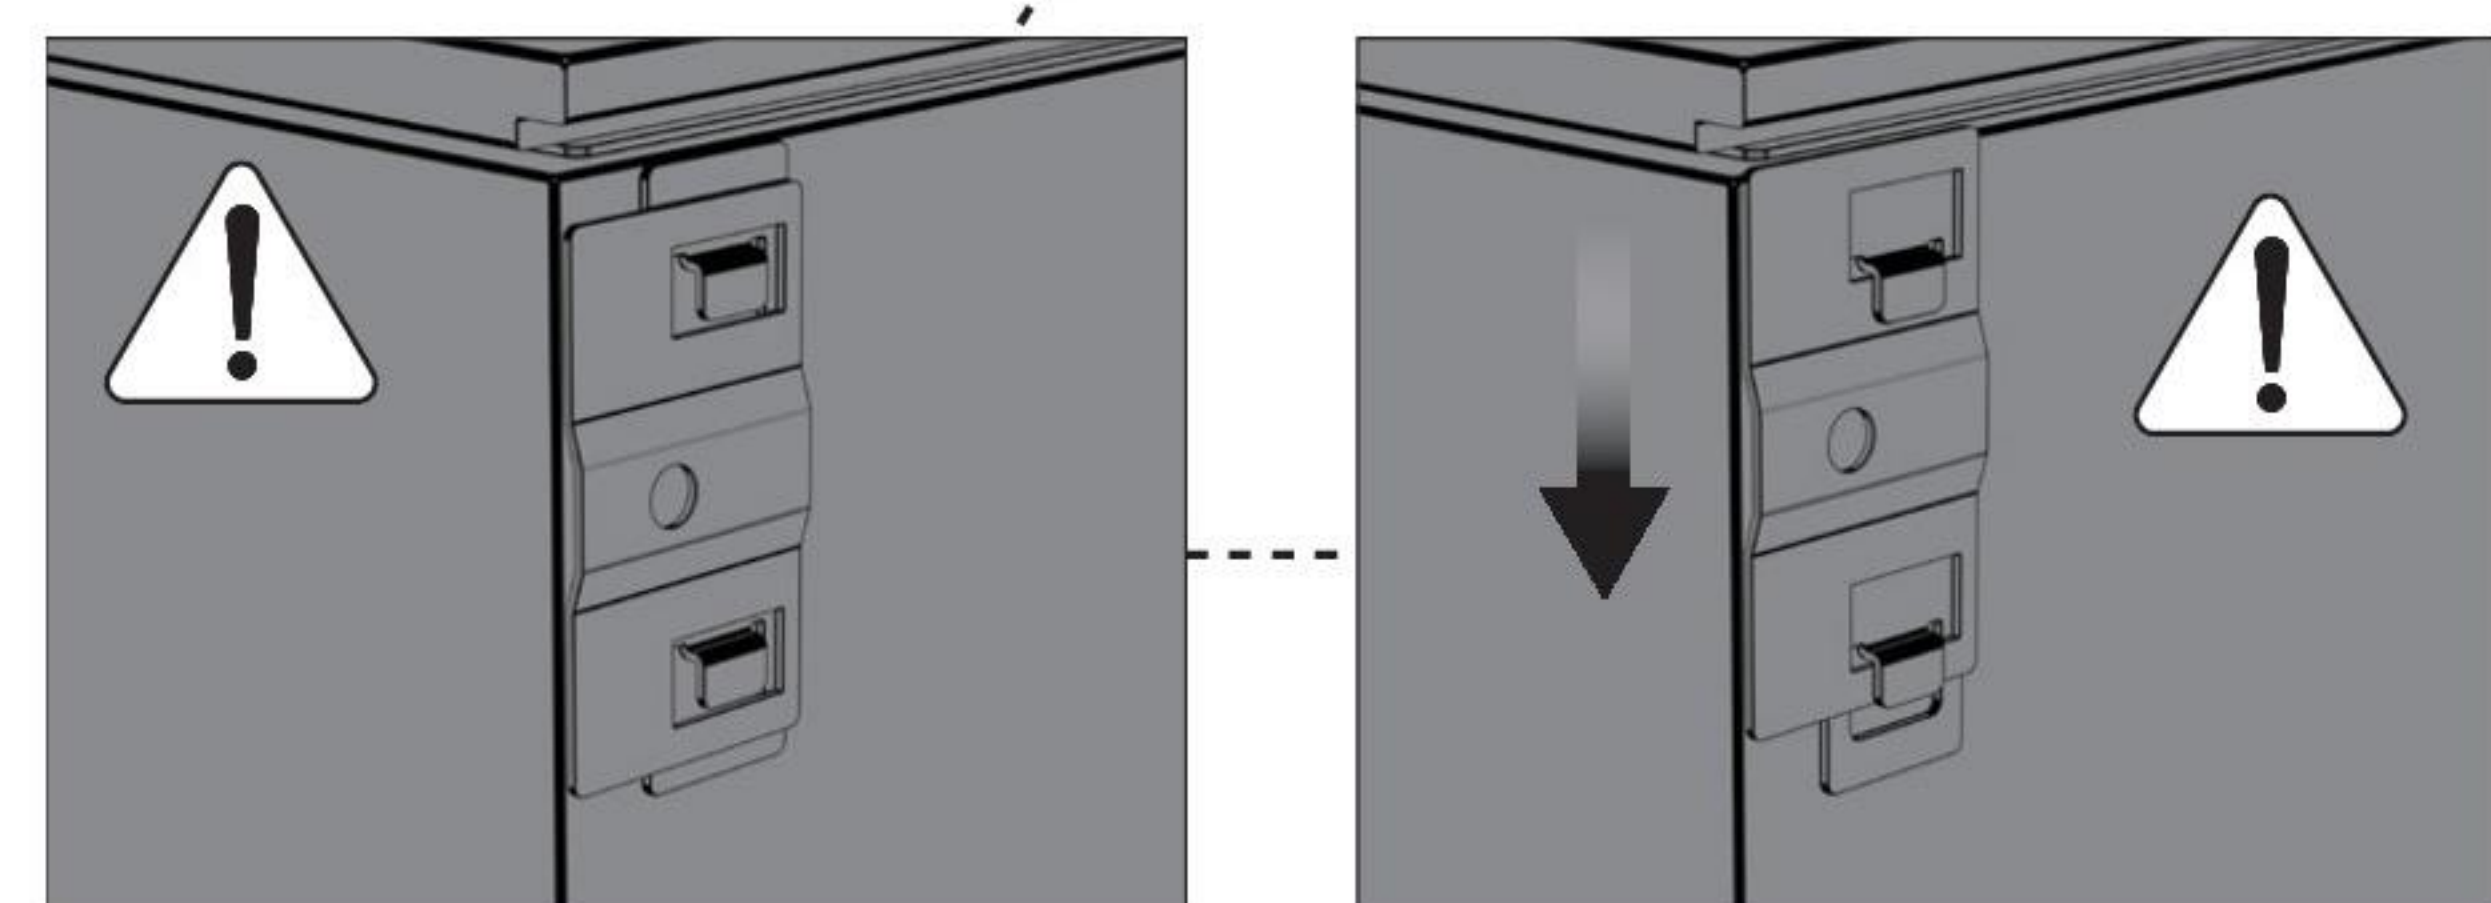

M6X30

2pcs.

OPTION 4

COZZE® ELEMENT fridge modul

9

10