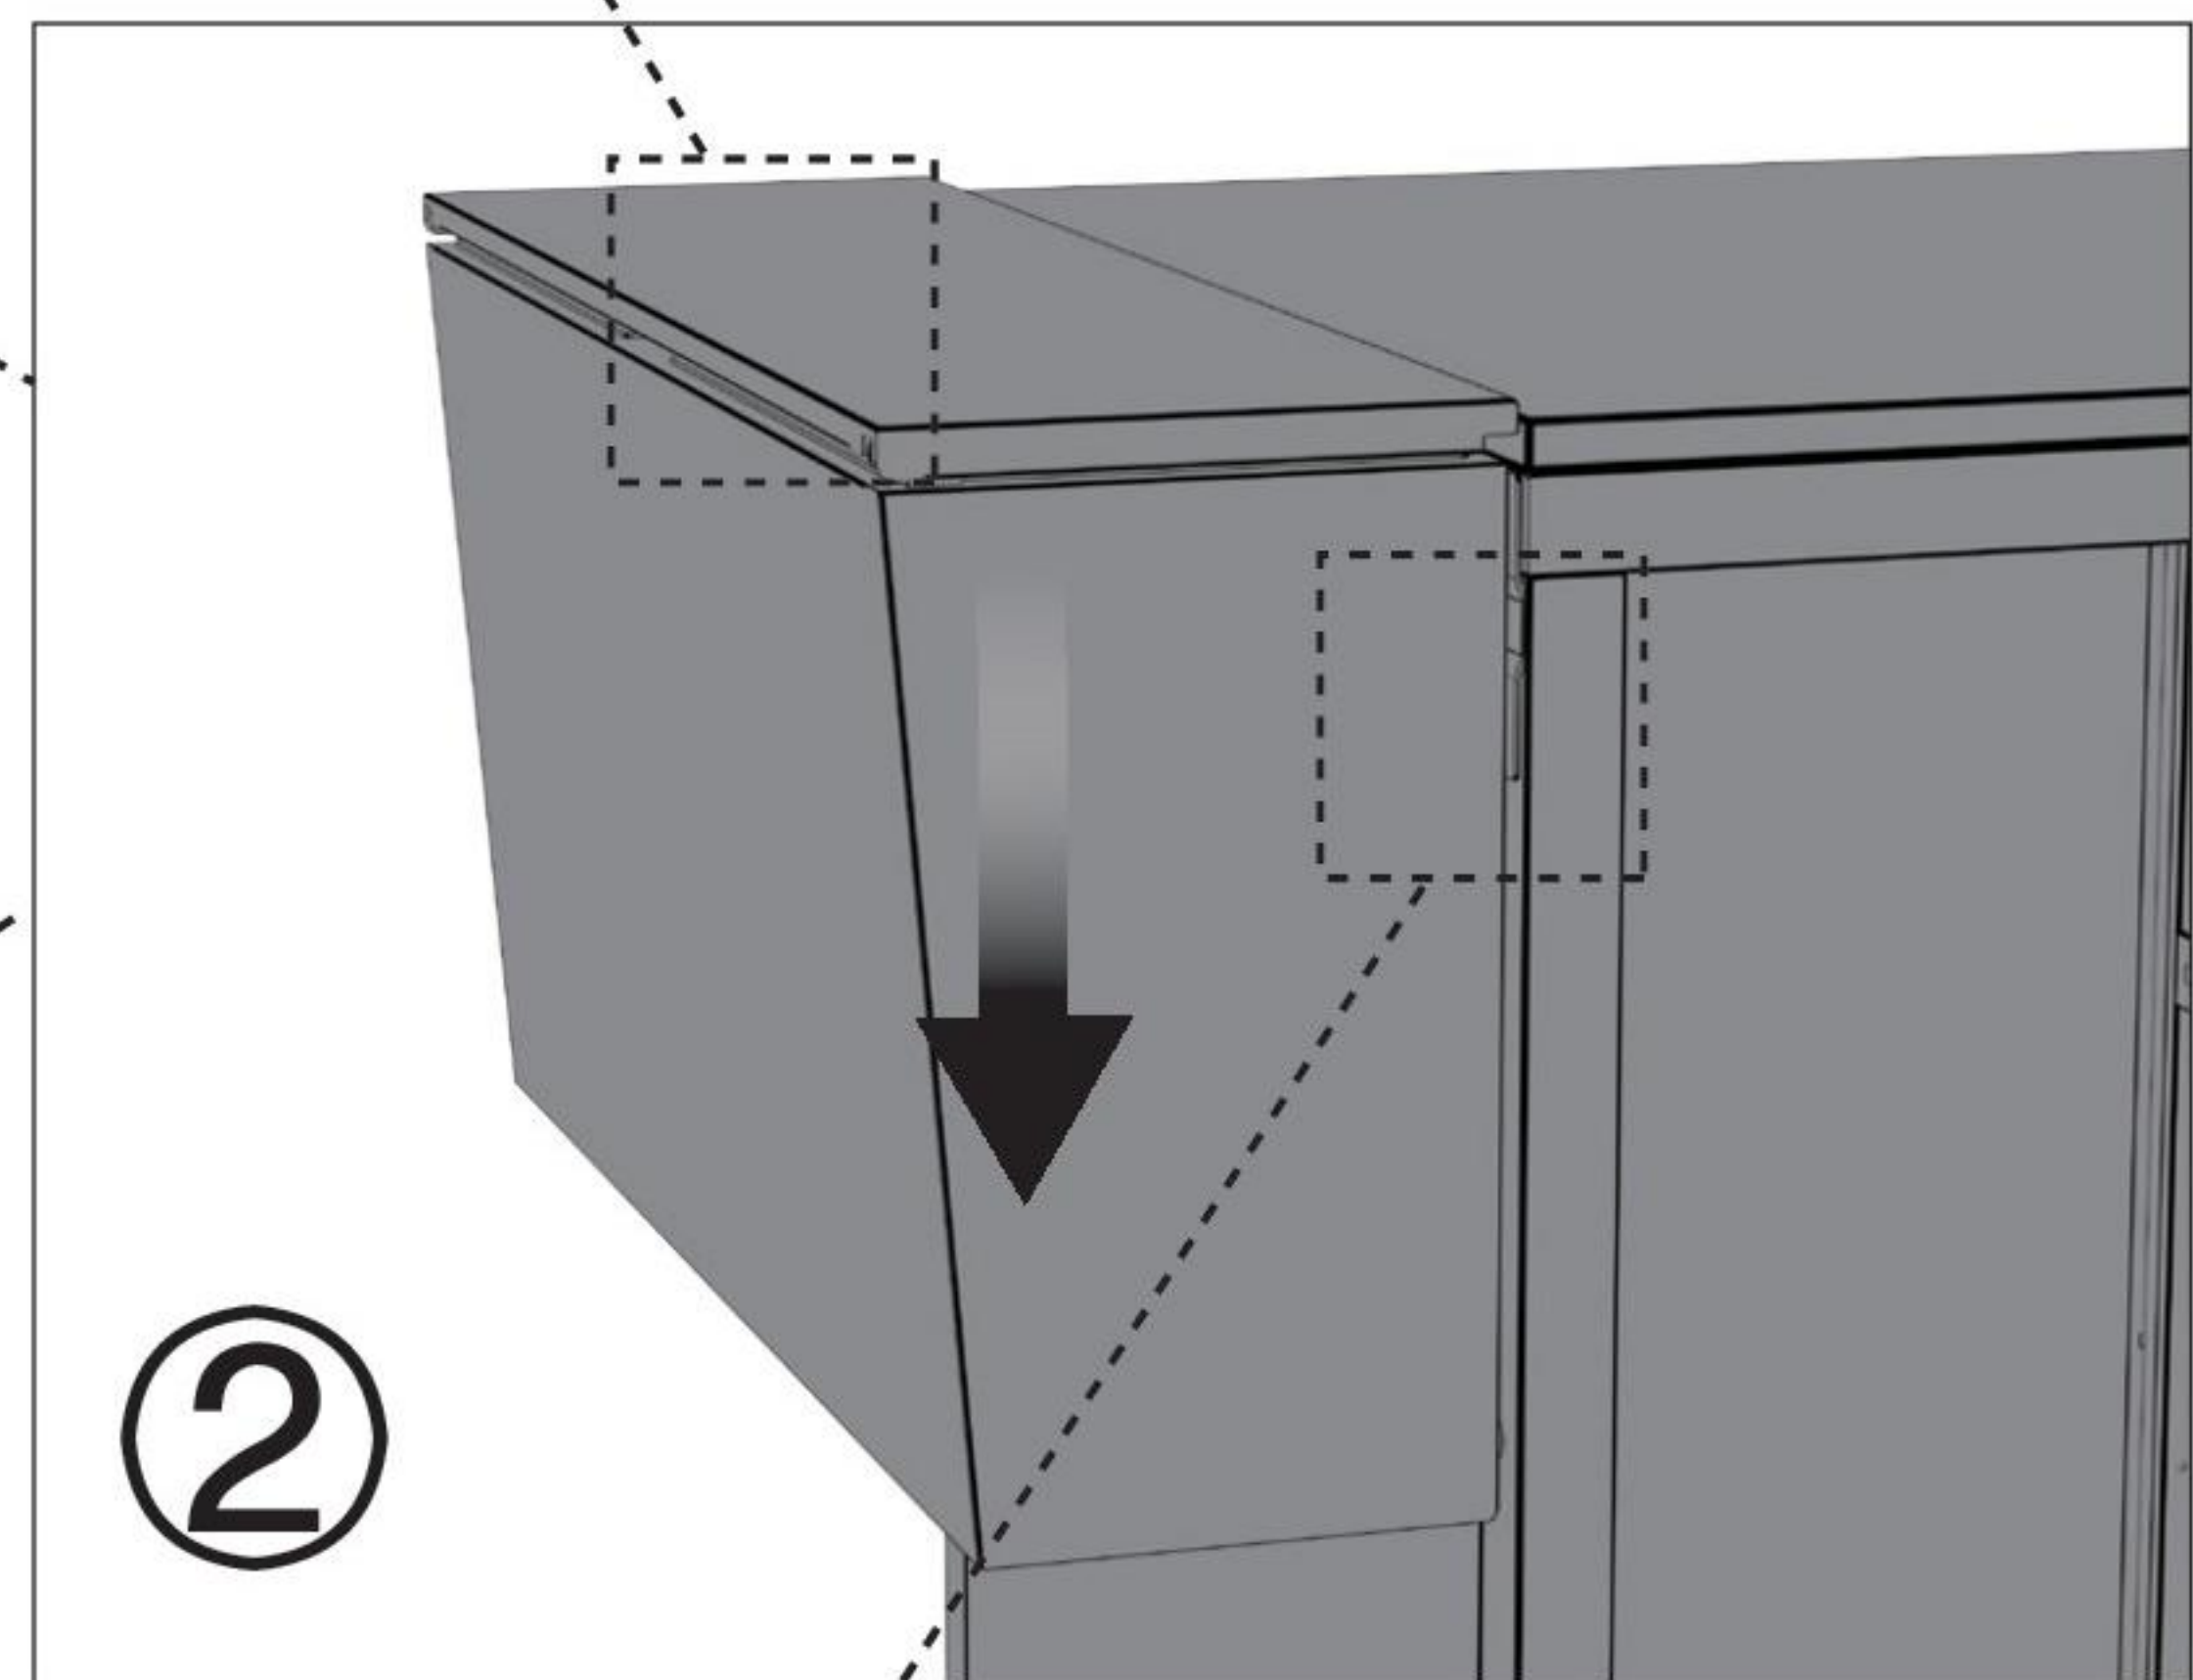

M6X30

2pcs.

OPTION 4

COZZE® ELEMENT fridge modul

9

10