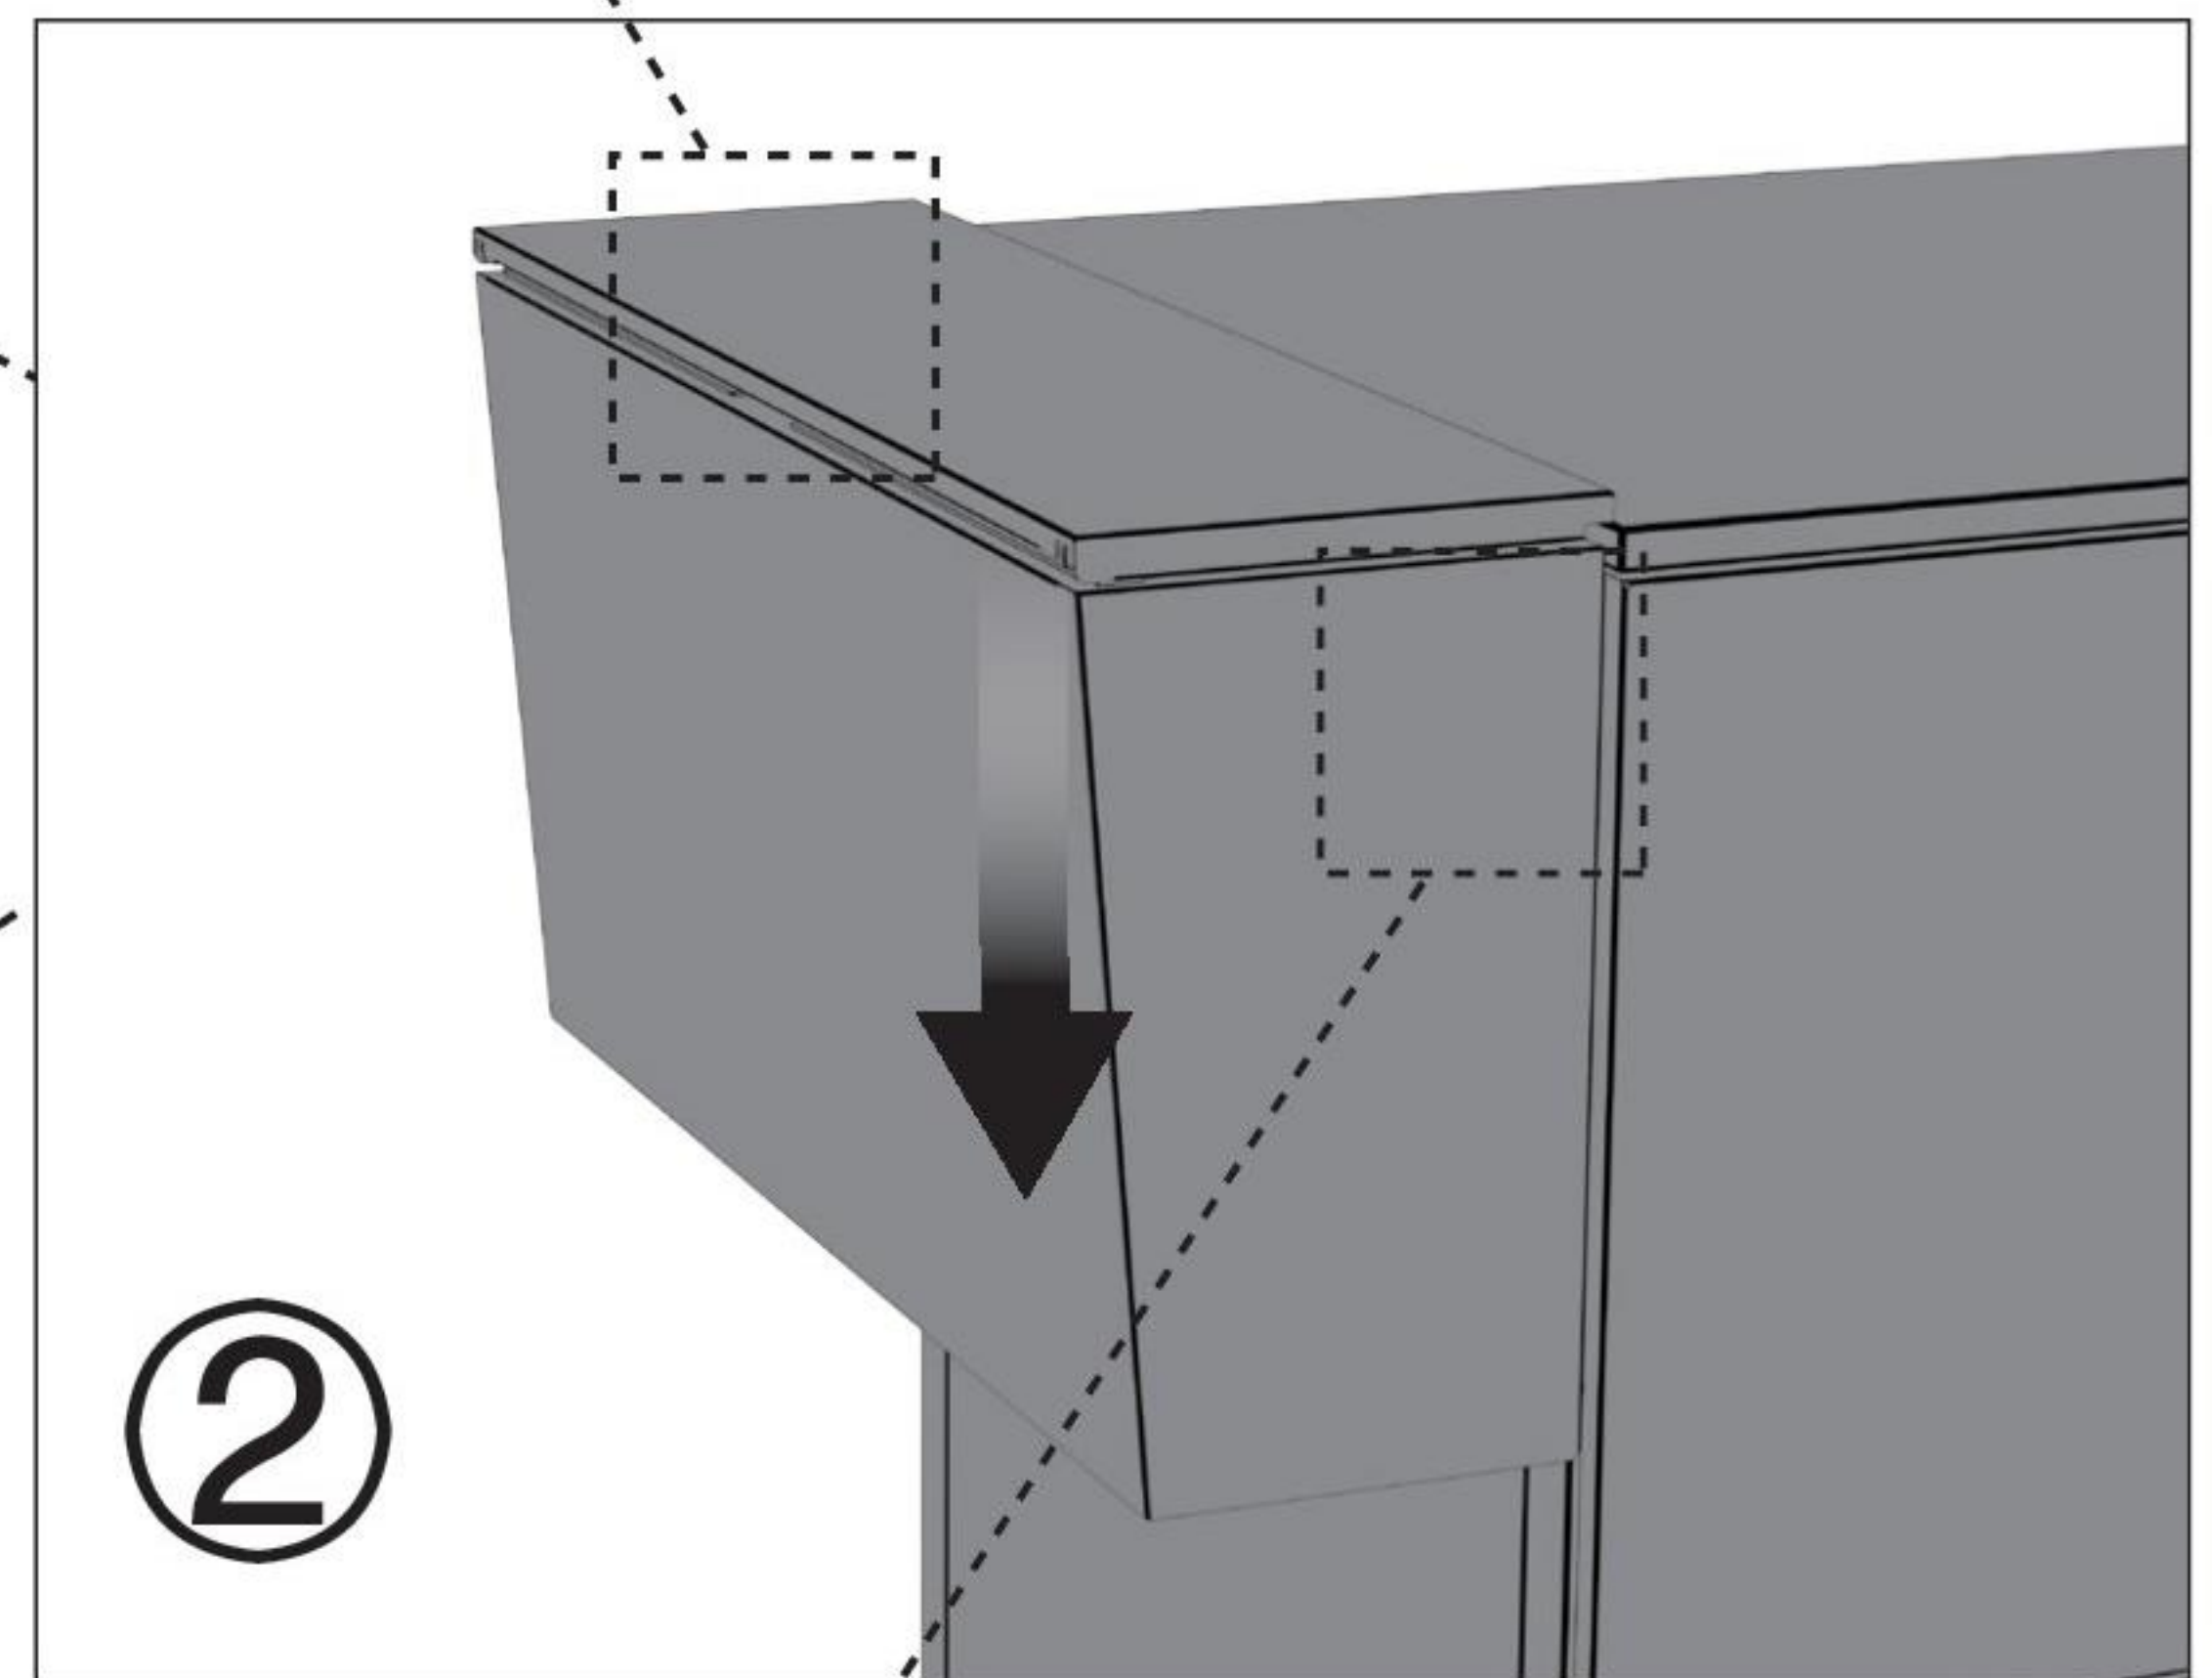

2pcs.

COZZE® ELEMENT
tabletop and cabinet

OPTION 3

7

8

M6X30

2pcs.

OPTION 4