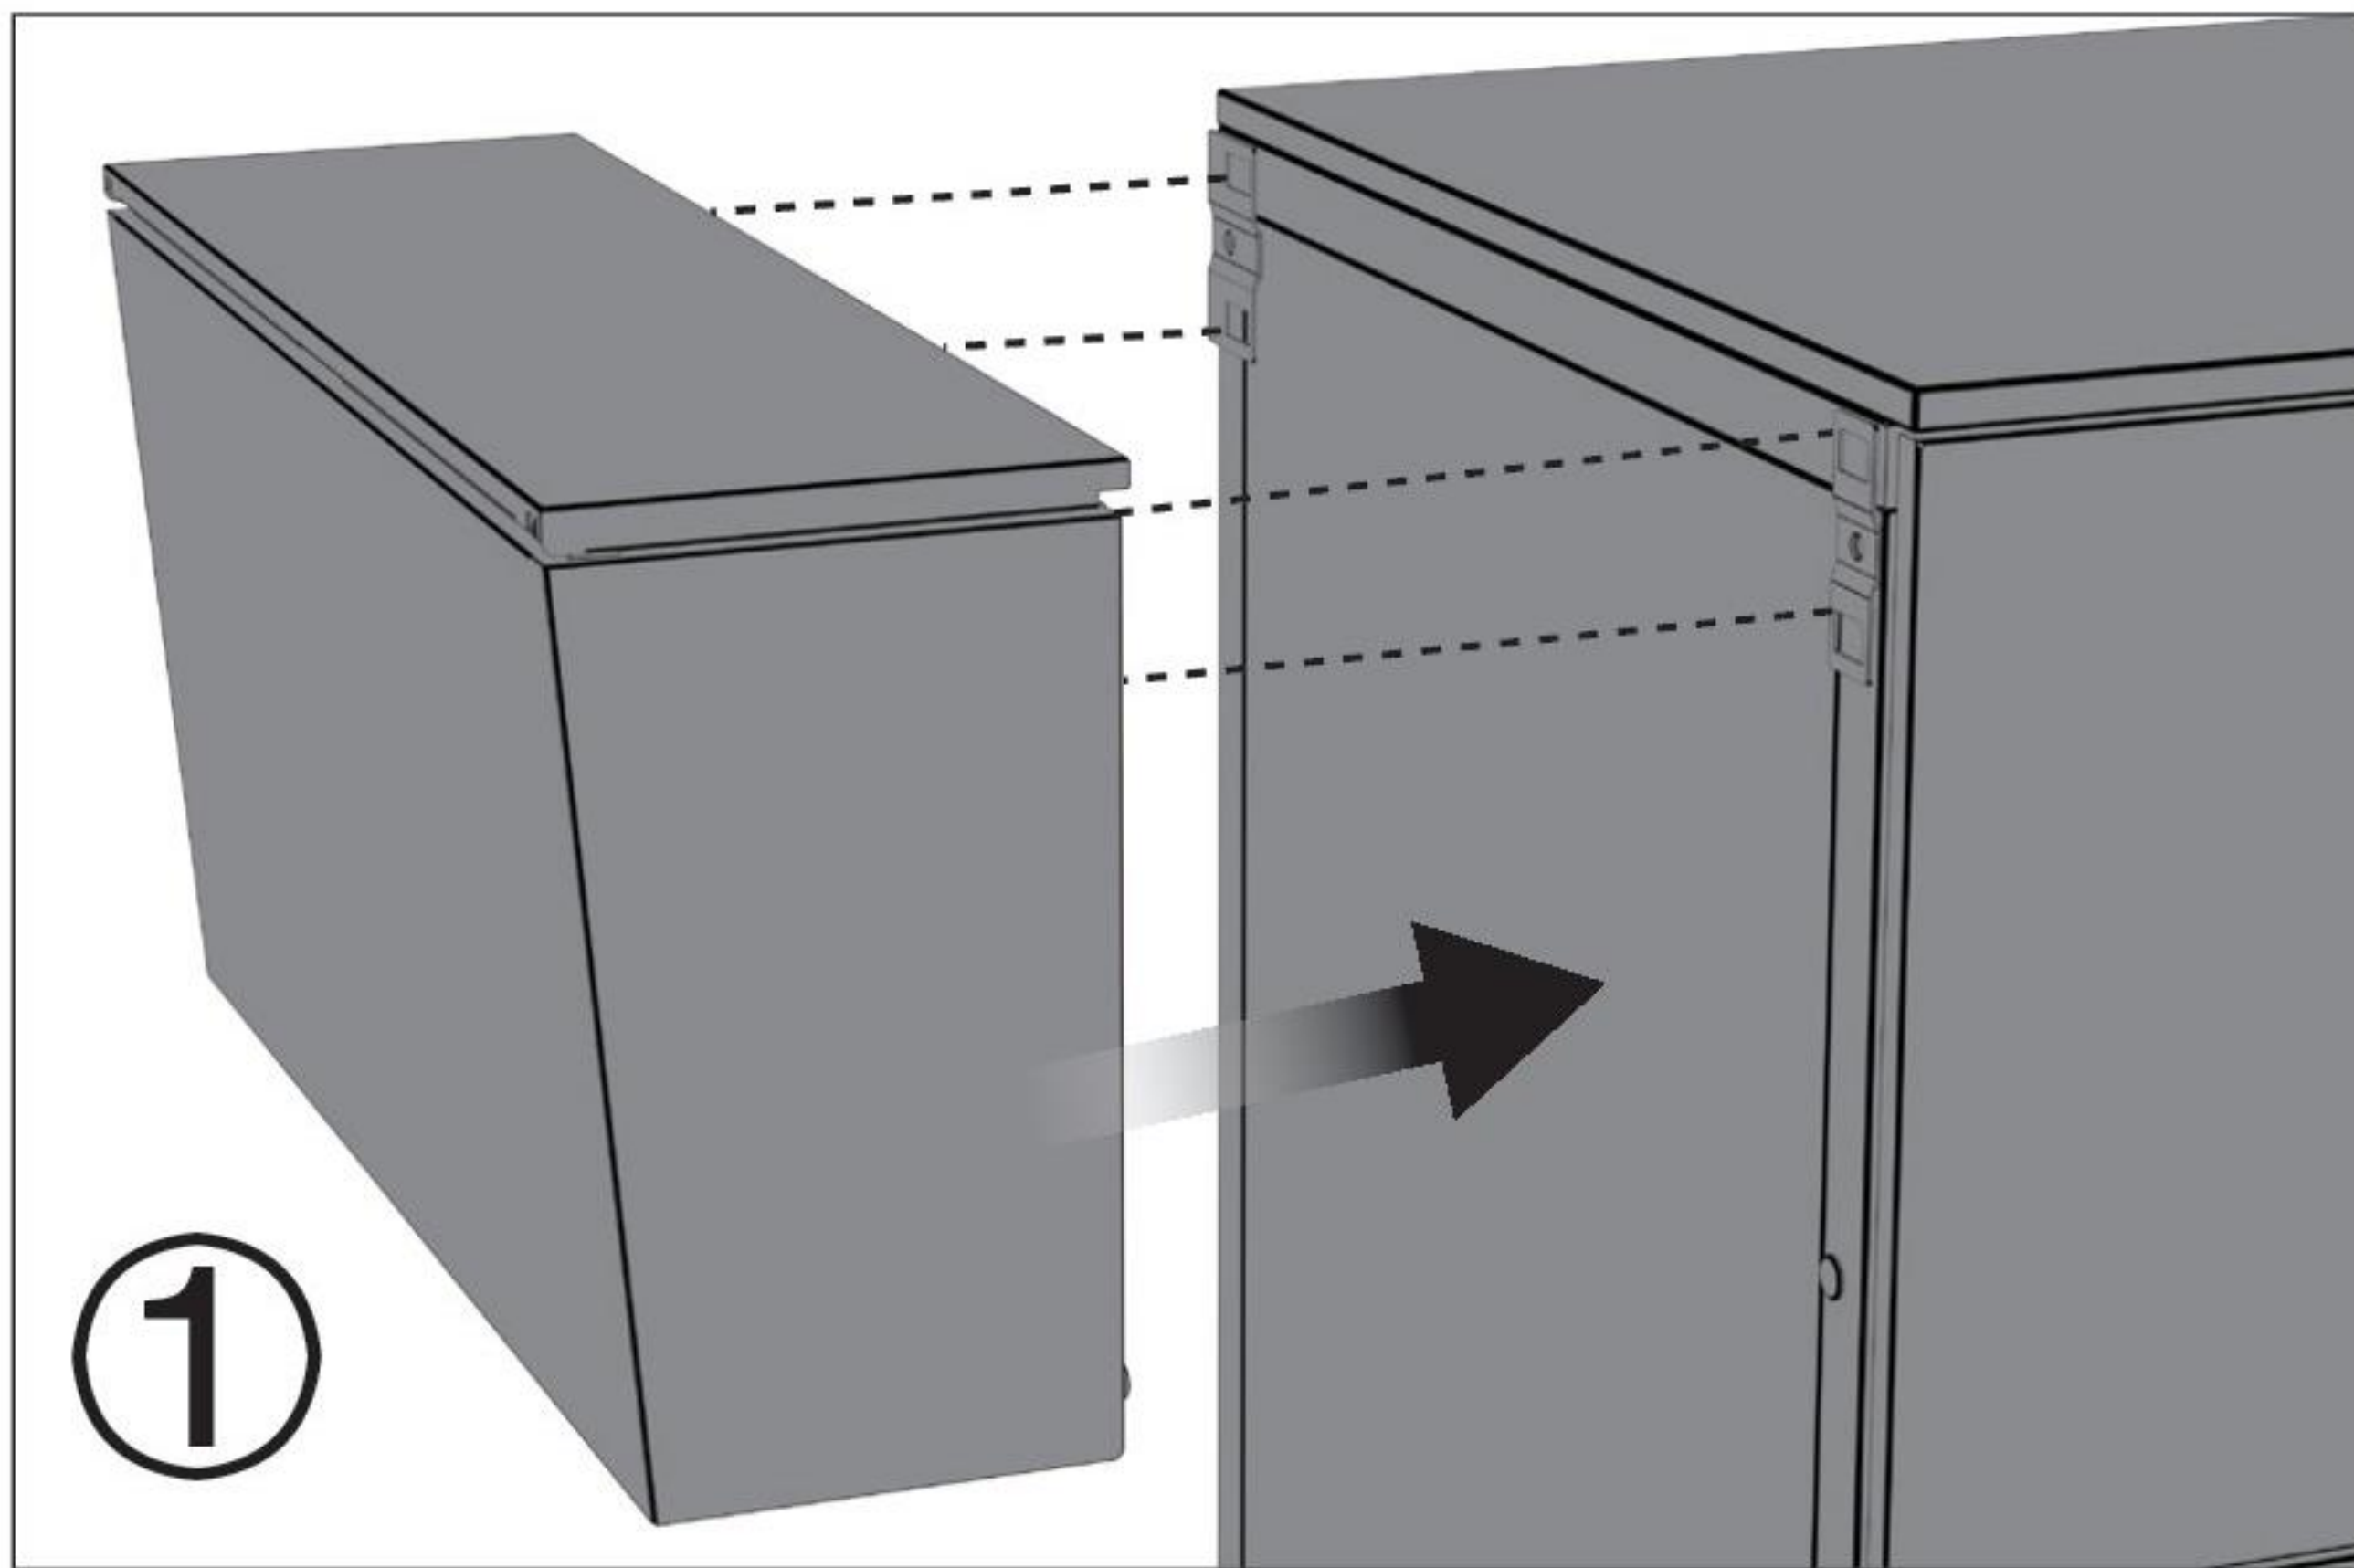

2pcs.

COZZE® ELEMENT
tabletop and cabinet

OPTION 3

7

8

M6X30

2pcs.

OPTION 4