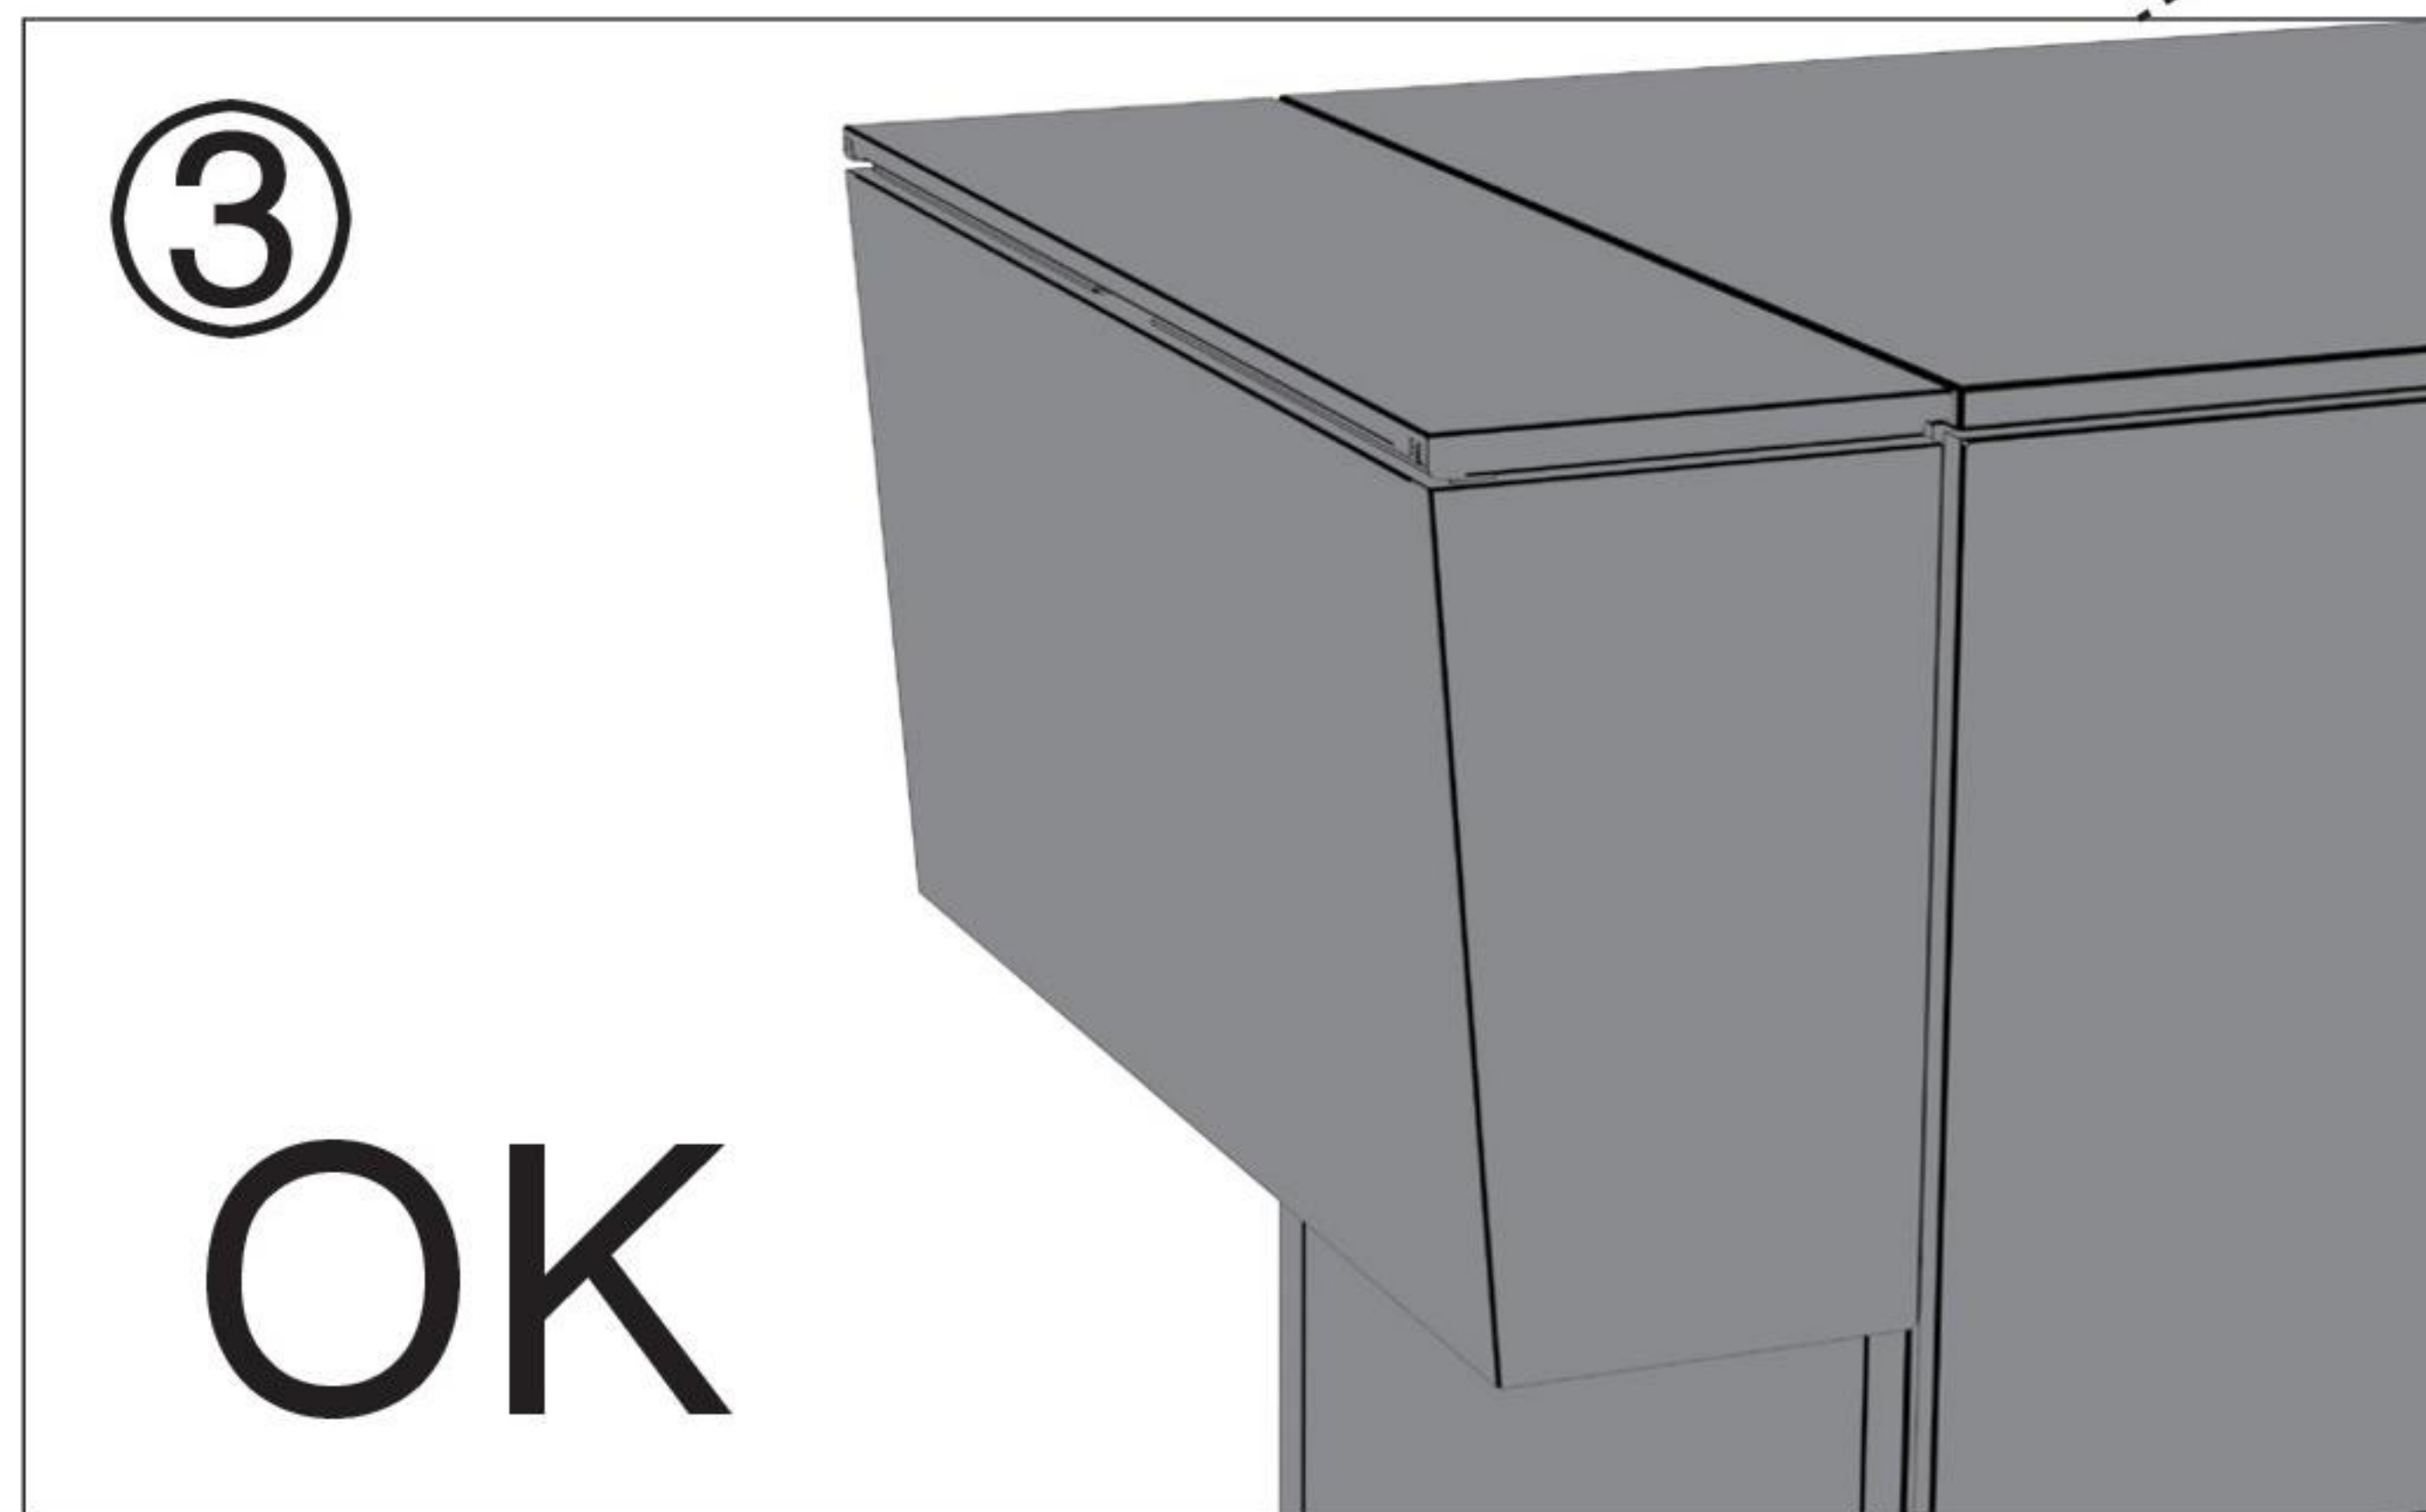

2pcs.

COZZE® ELEMENT
tabletop and cabinet

OPTION 3

7

8

M6X30

2pcs.

OPTION 4