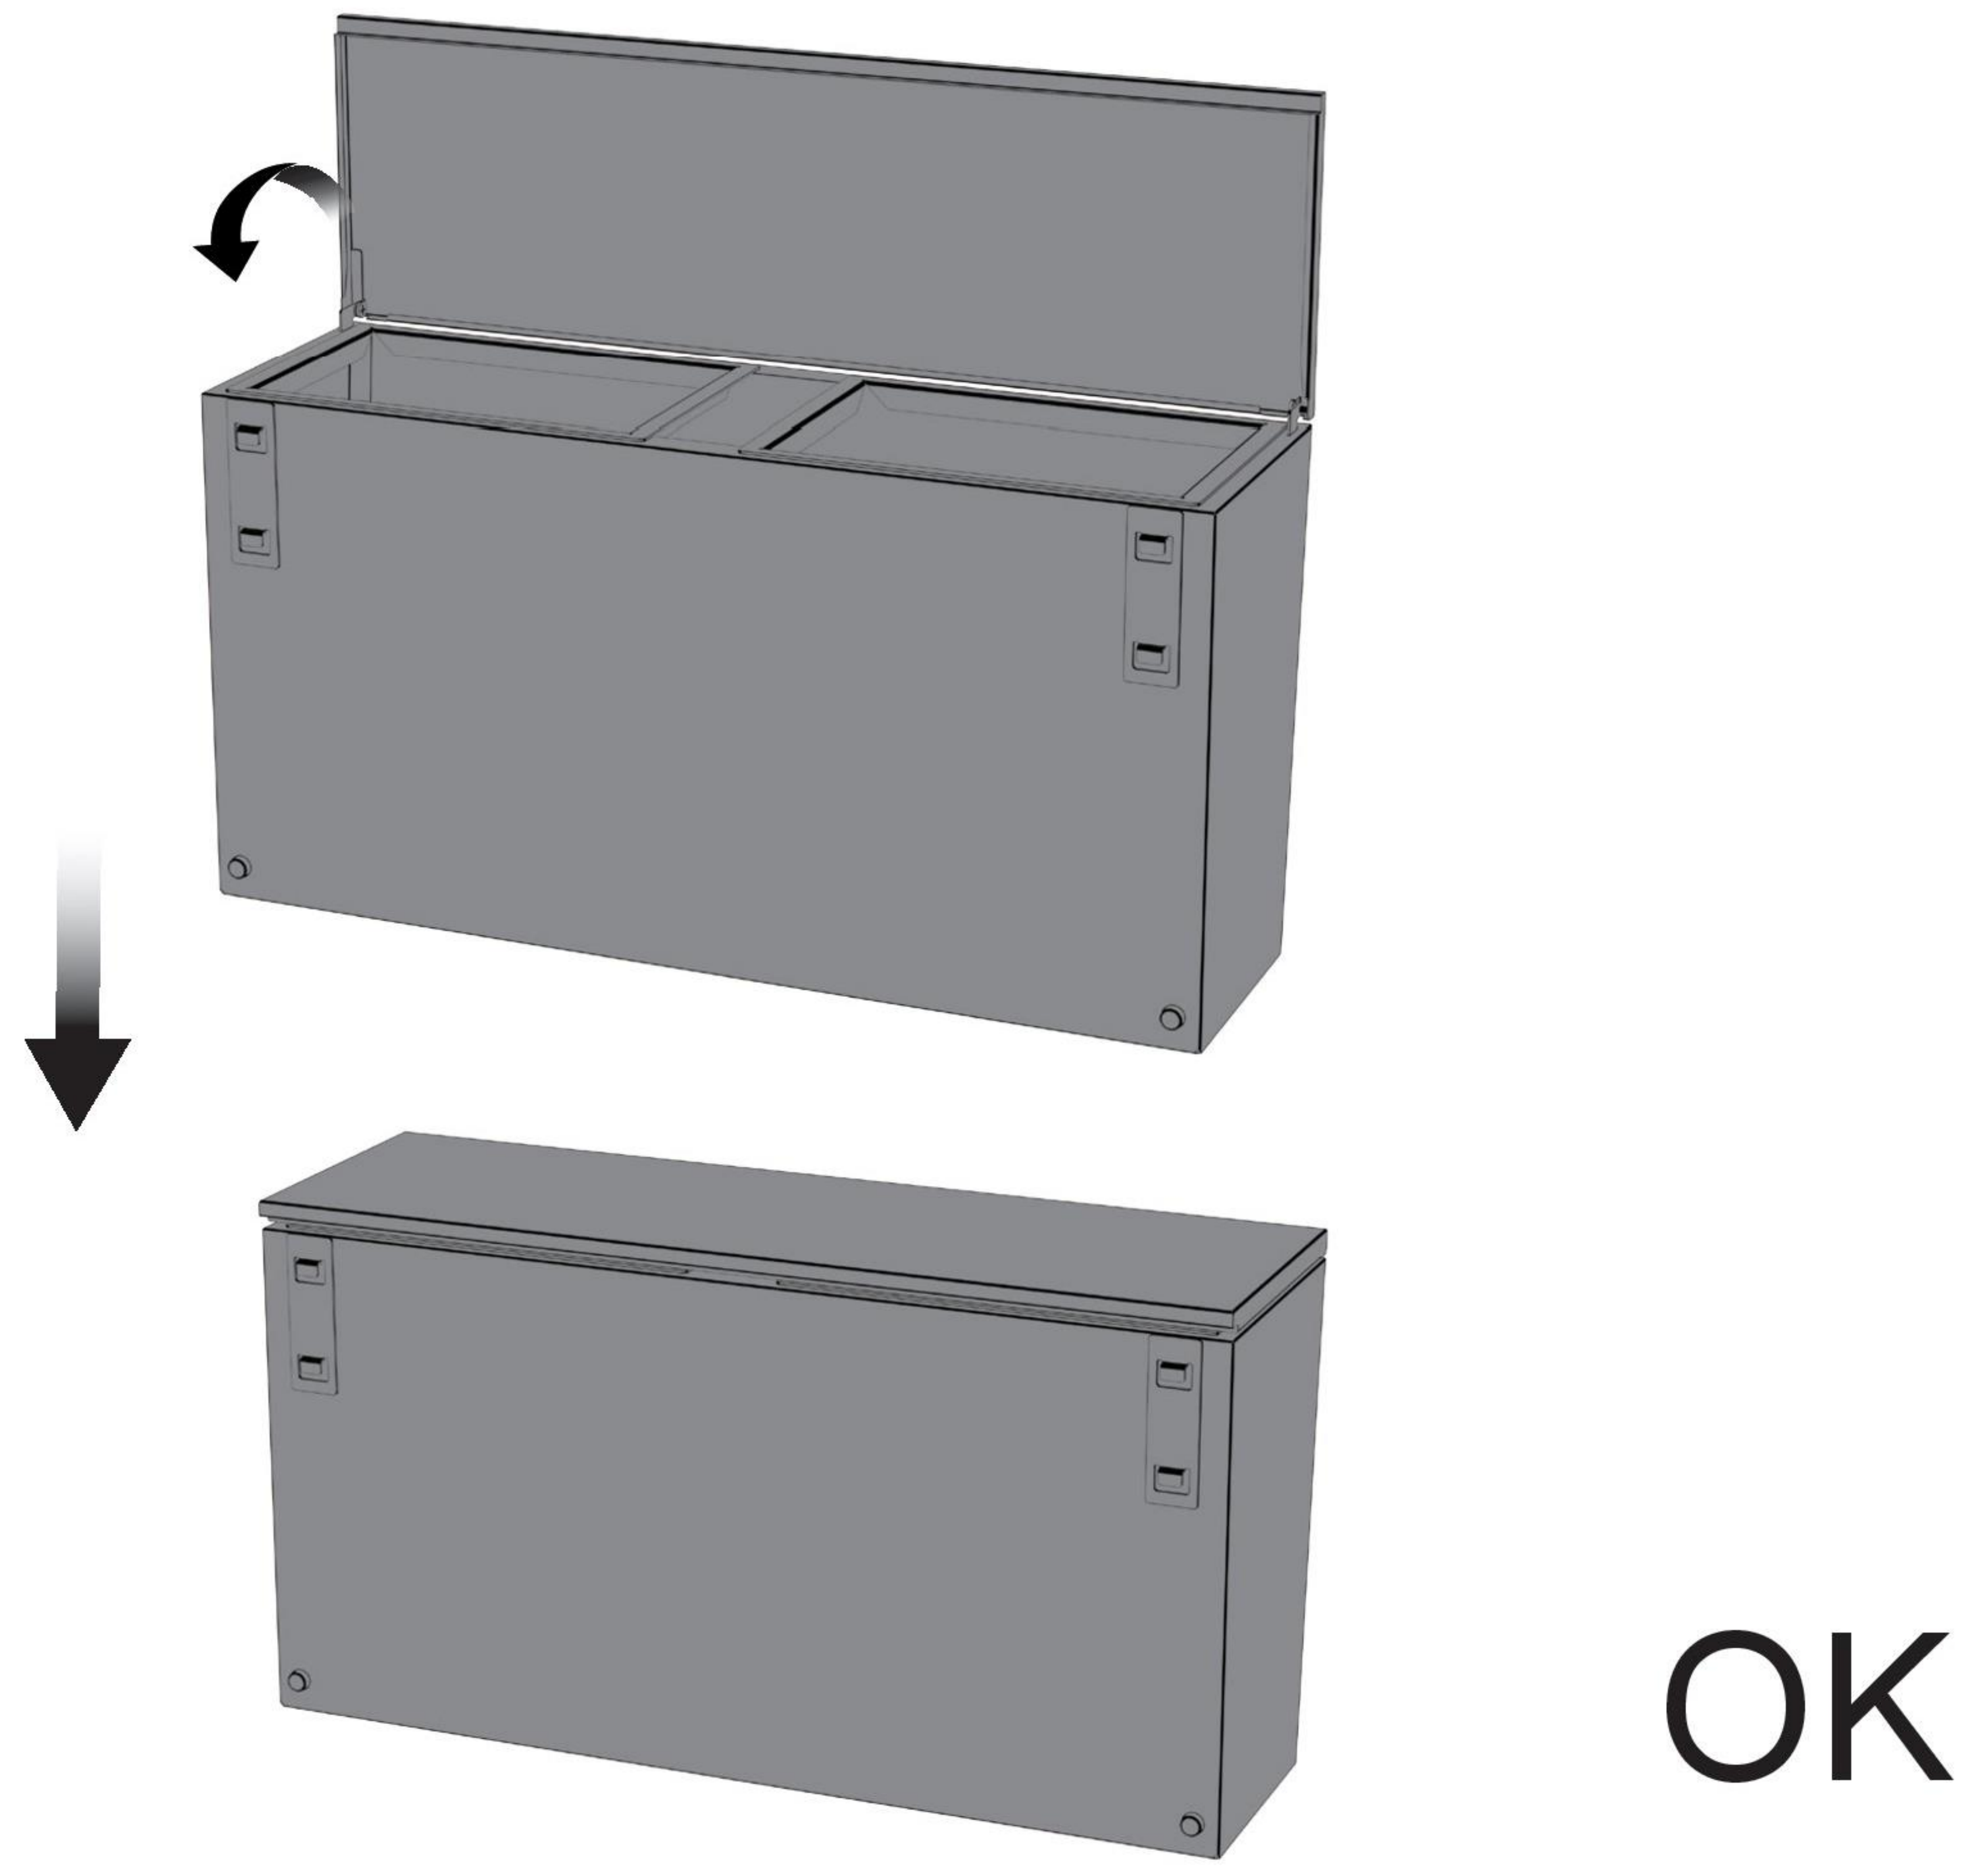

ASSEMBLY INSTRUCTIONS FOR WASTE BIN

OUTSTANDING DANISH DESIGN

cozze®

1		2pcs.	2		1pc.
---	---	-------	---	---	------

3		2pcs.	4		1pc.
	M6X16 	2pcs.		M6X40 	2pcs.
	M6X30 	2pcs.			

(Included)

1

2

M6X16

2pcs.

OPTION 1

COZZE® ELEMENT BBQ station

3

4

M6X40

2pcs.

OPTION 2

BBQ/BBQ table

5

3

M6X40

3

6

M6X30

2pcs.

COZZE® ELEMENT
tabletop and cabinet

OPTION 3

7

8

M6X30

2pcs.

OPTION 4