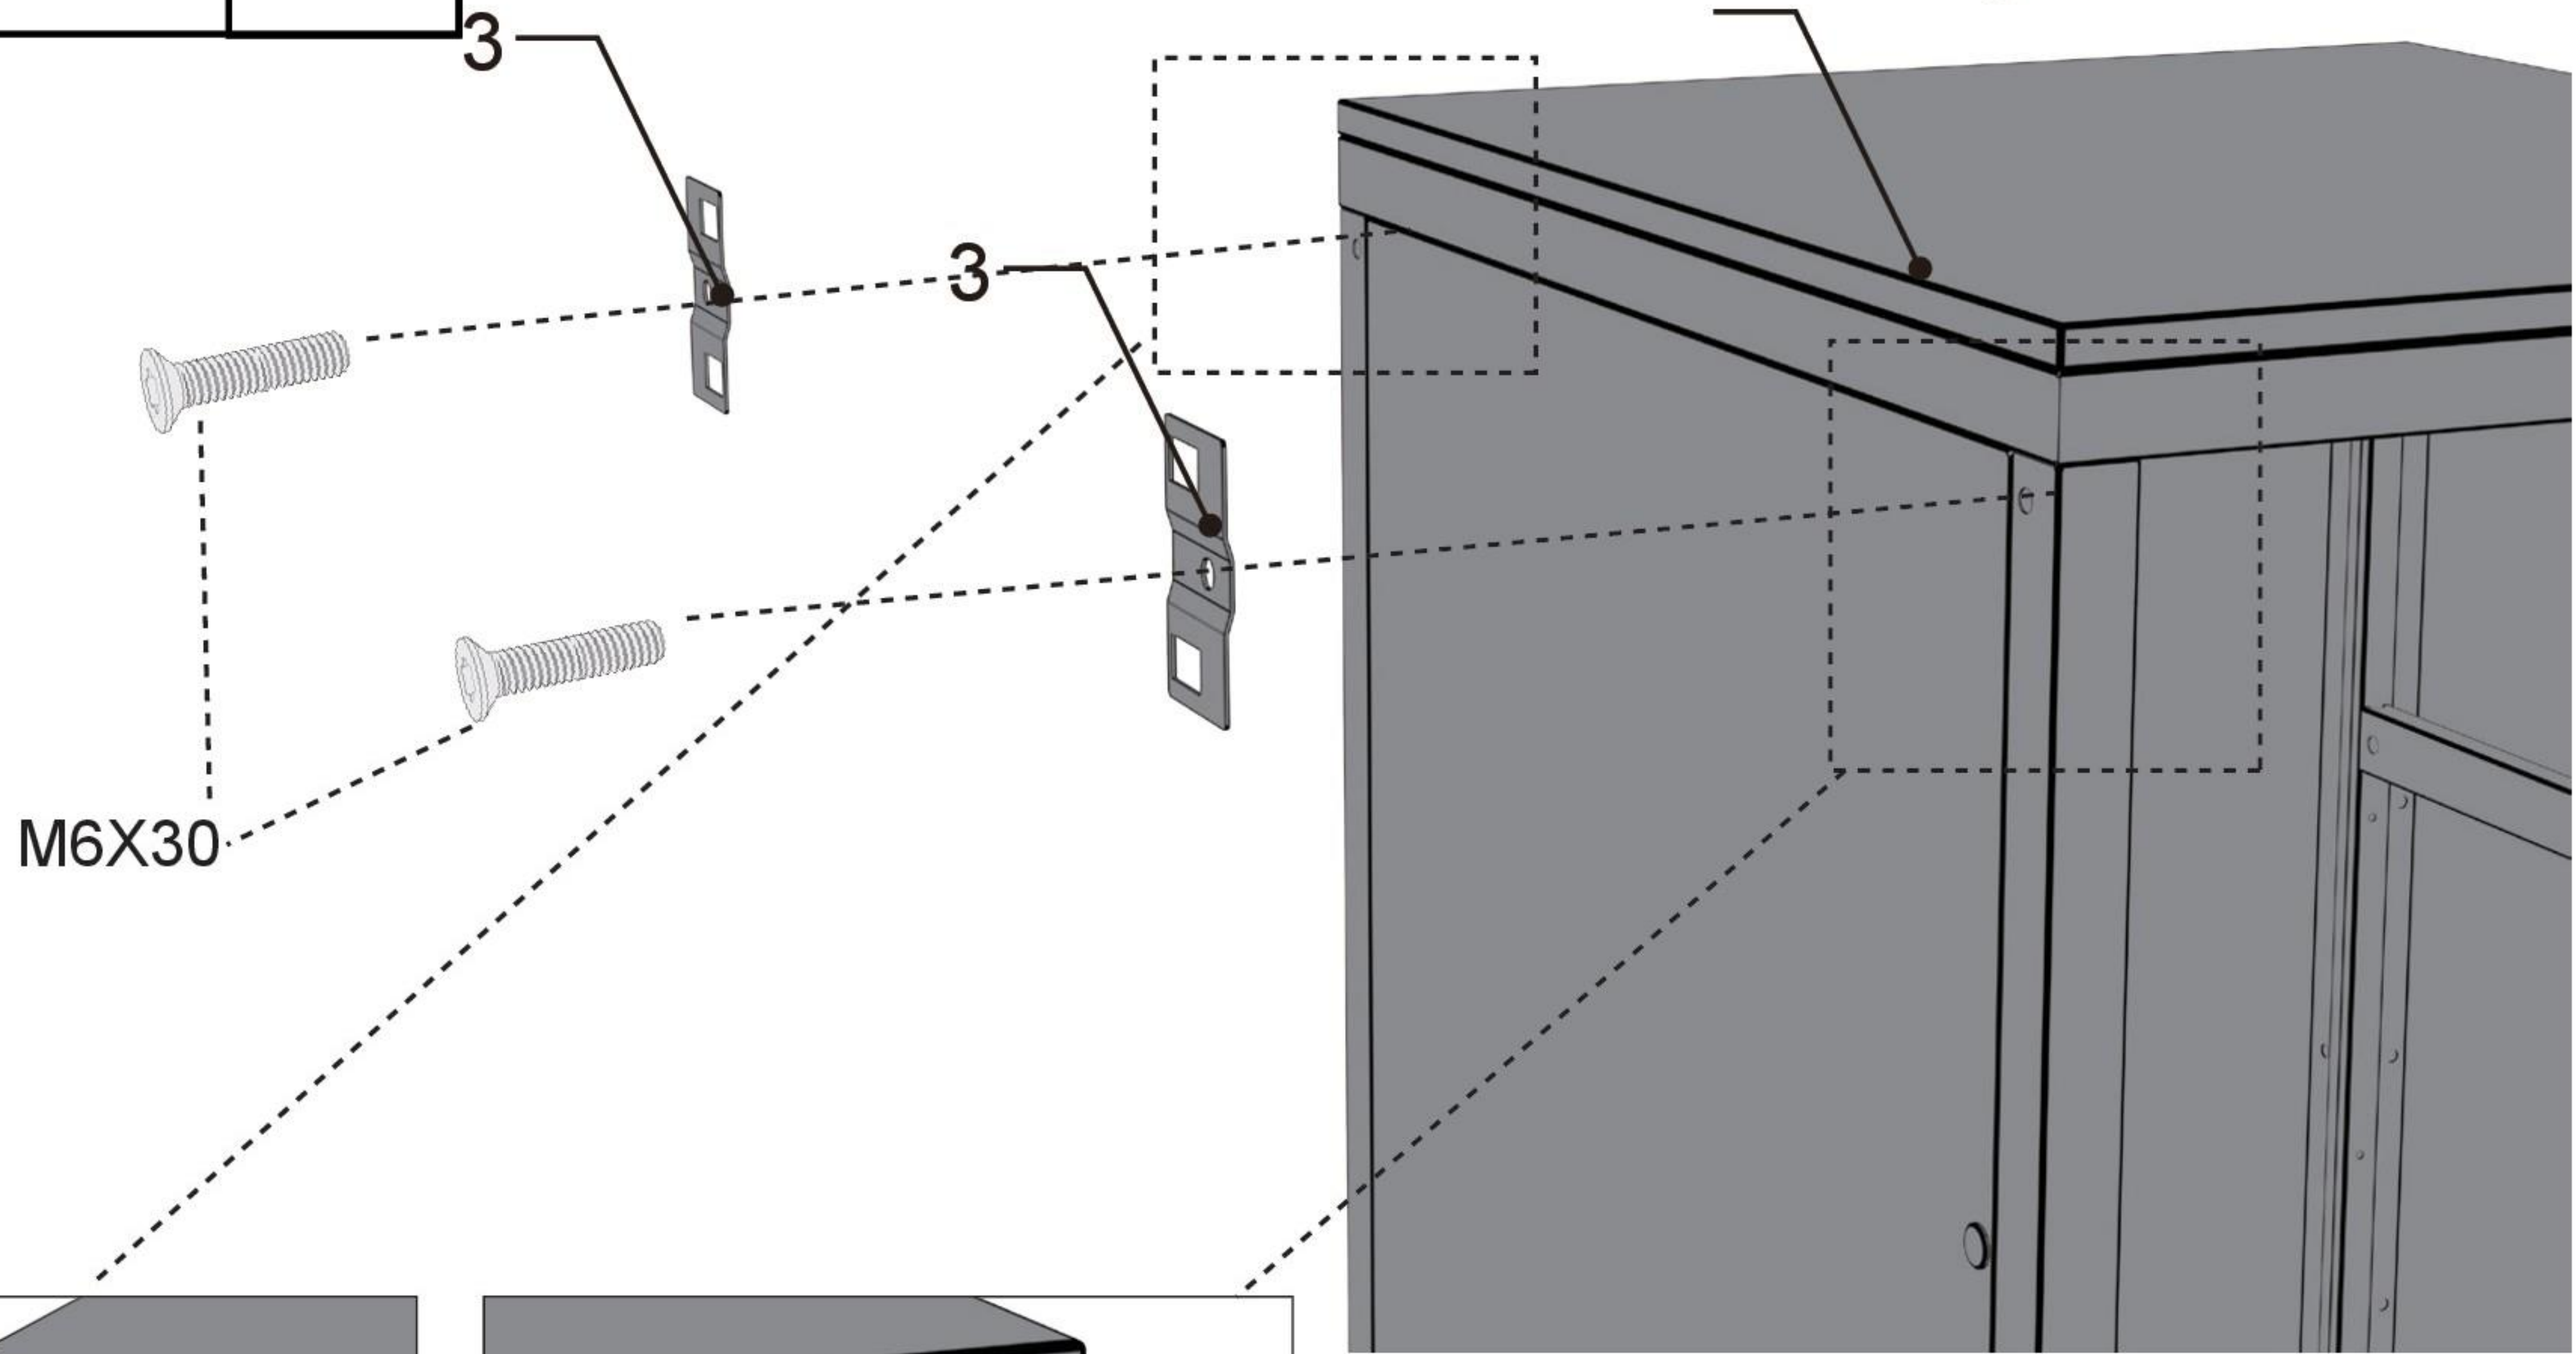

M6X30

2pcs.

OPTION 4

COZZE® ELEMENT fridge modul

9