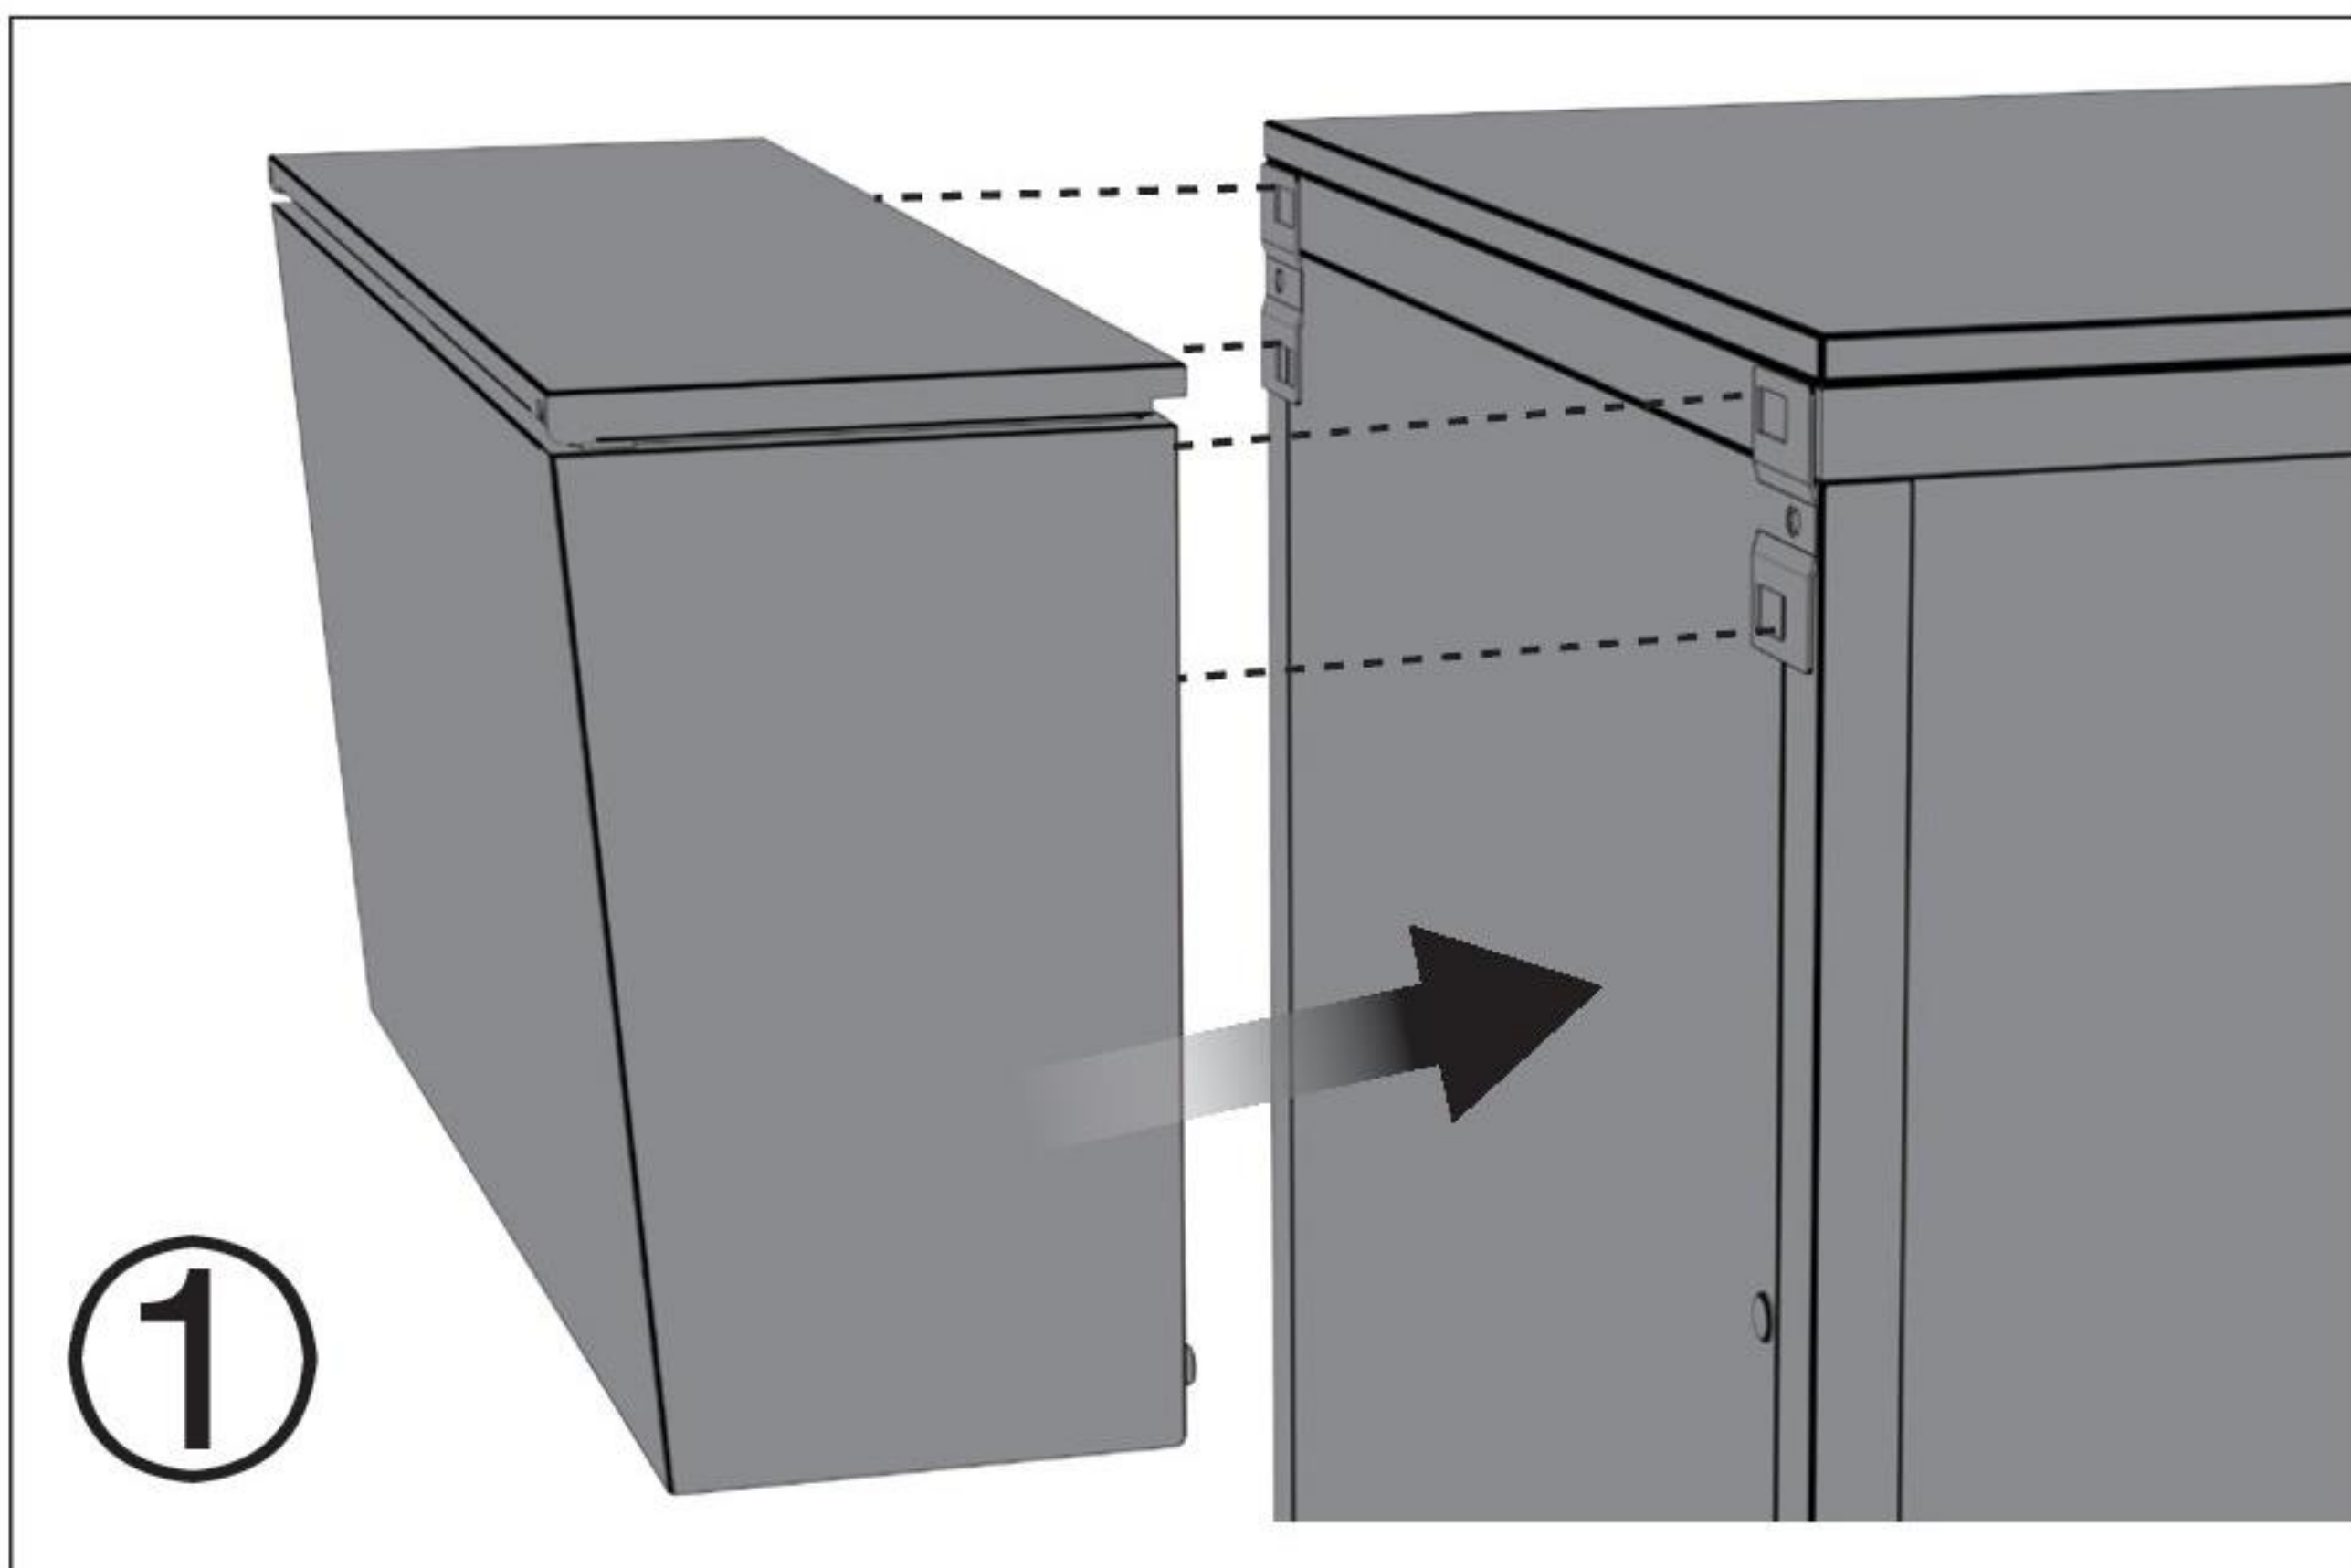

M6X30

2pcs.

OPTION 4

COZZE® ELEMENT fridge modul

9

10