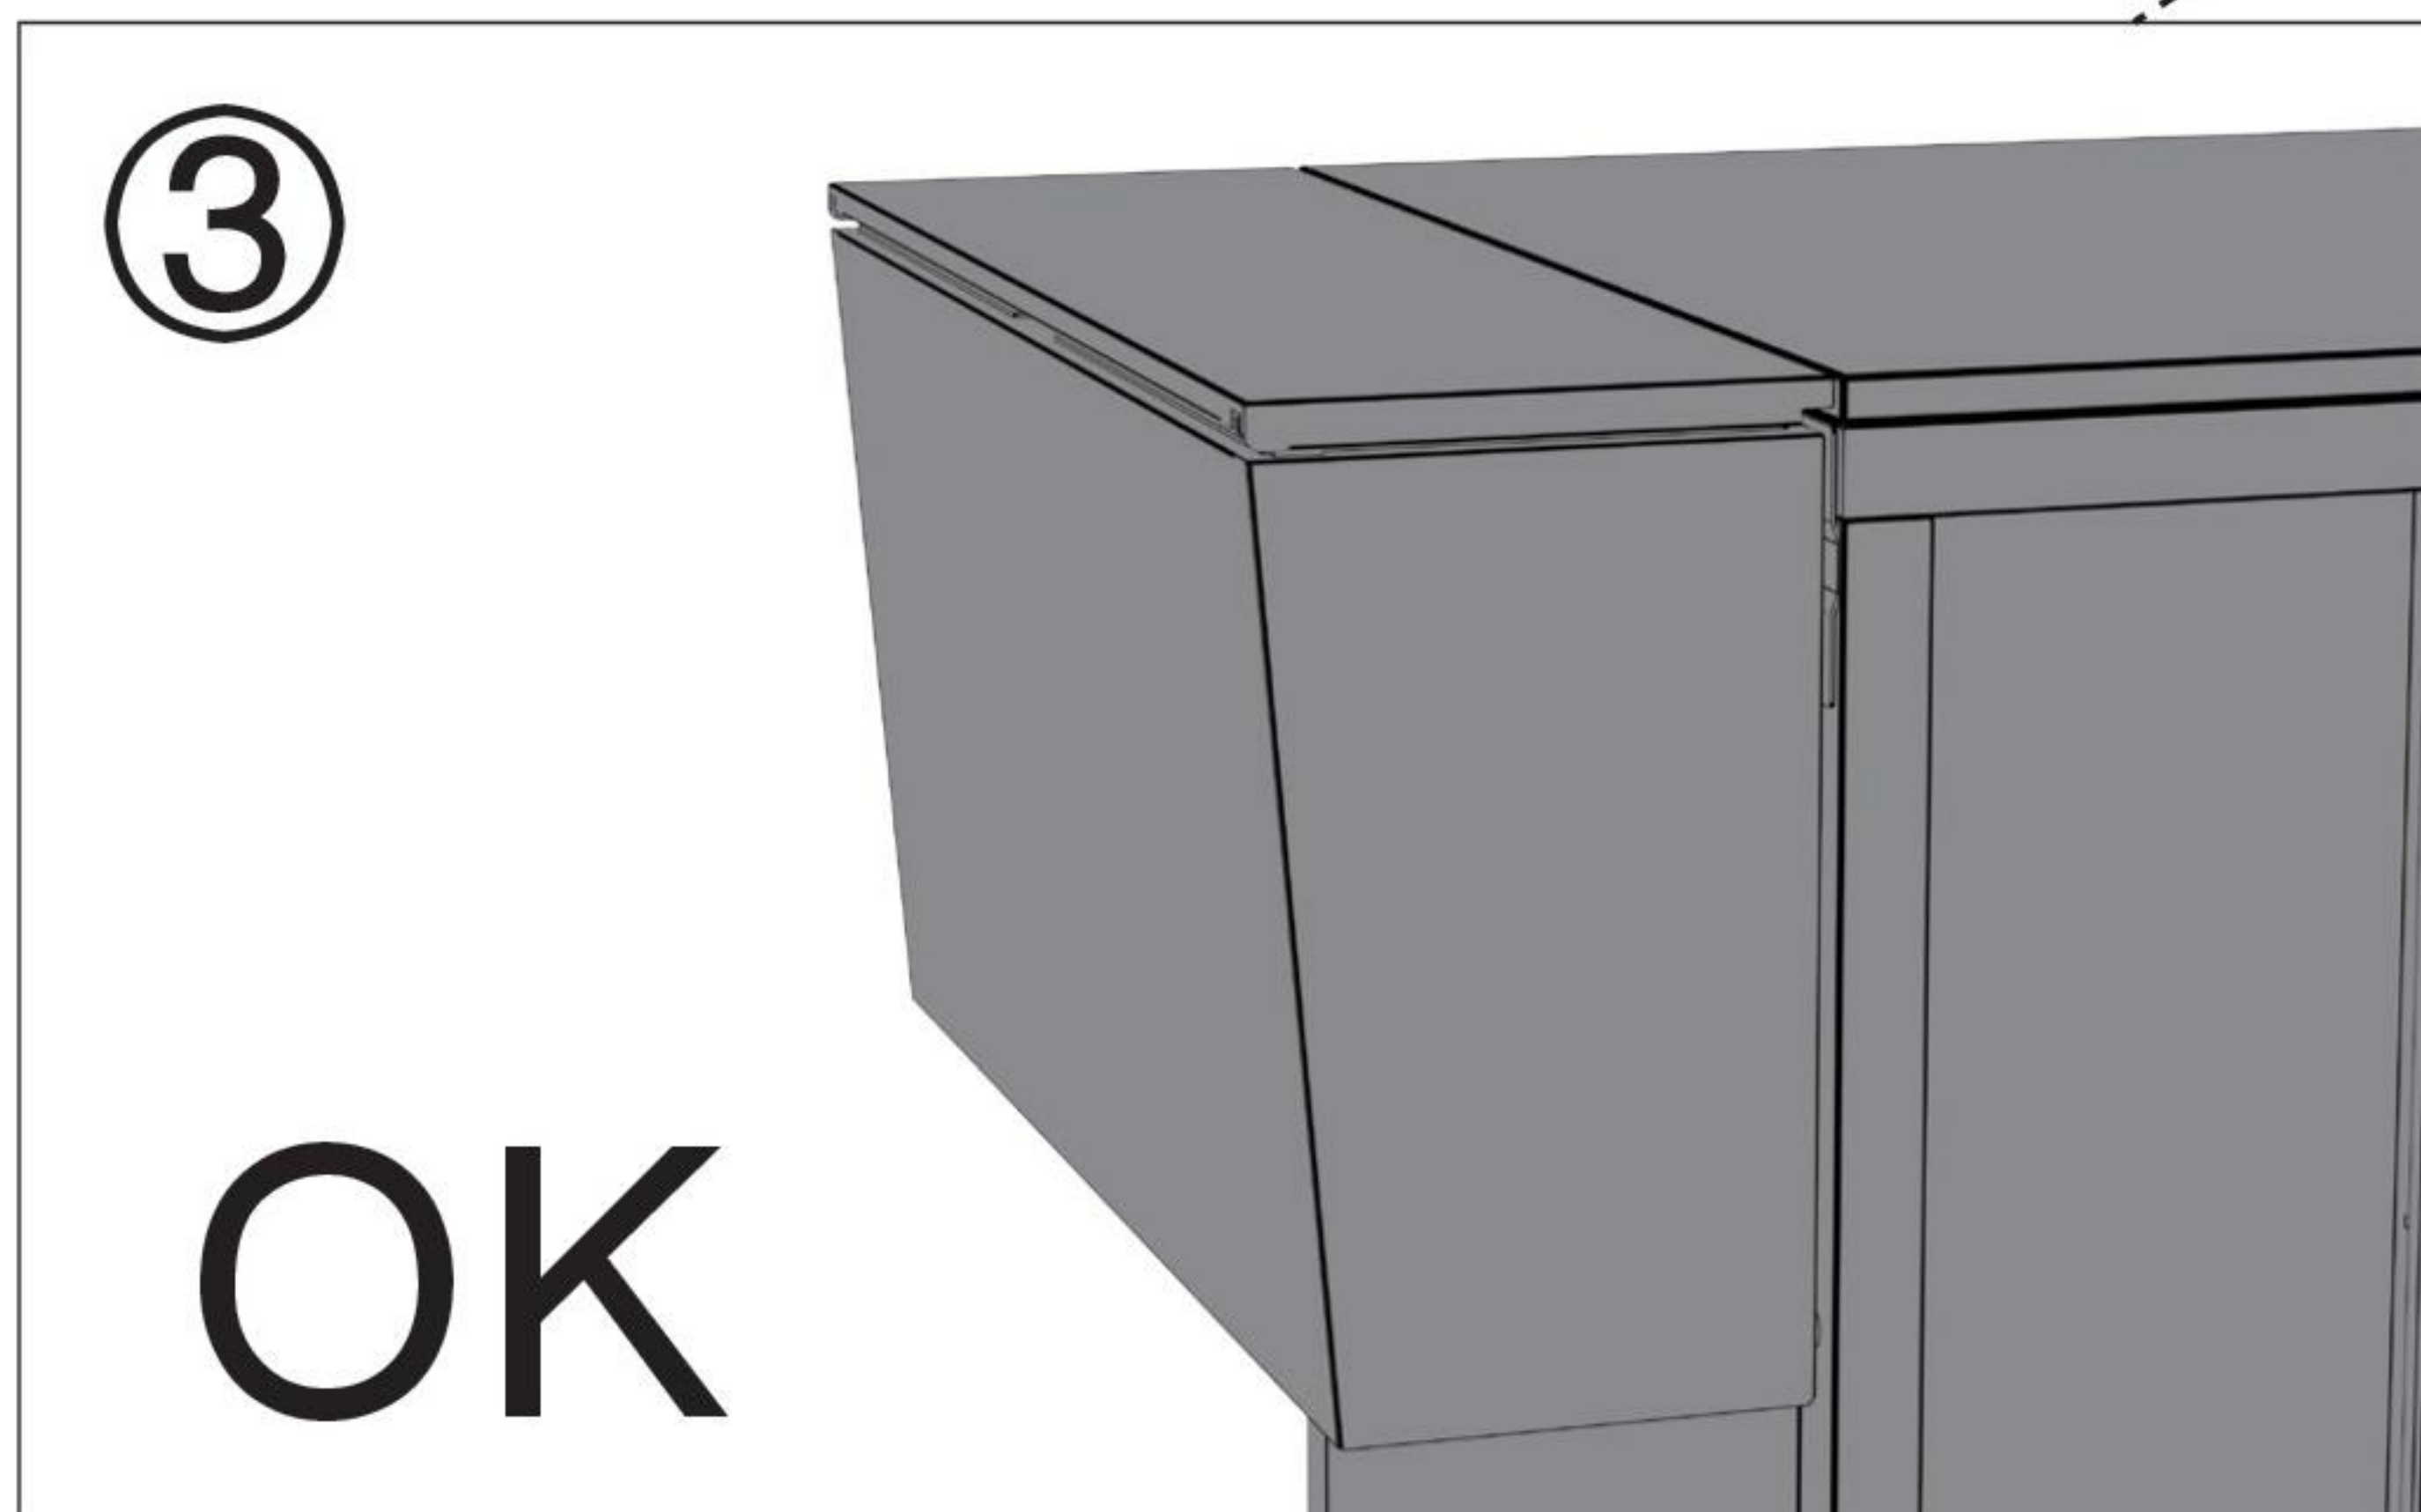

M6X30

2pcs.

OPTION 4

COZZE® ELEMENT fridge modul

9

10