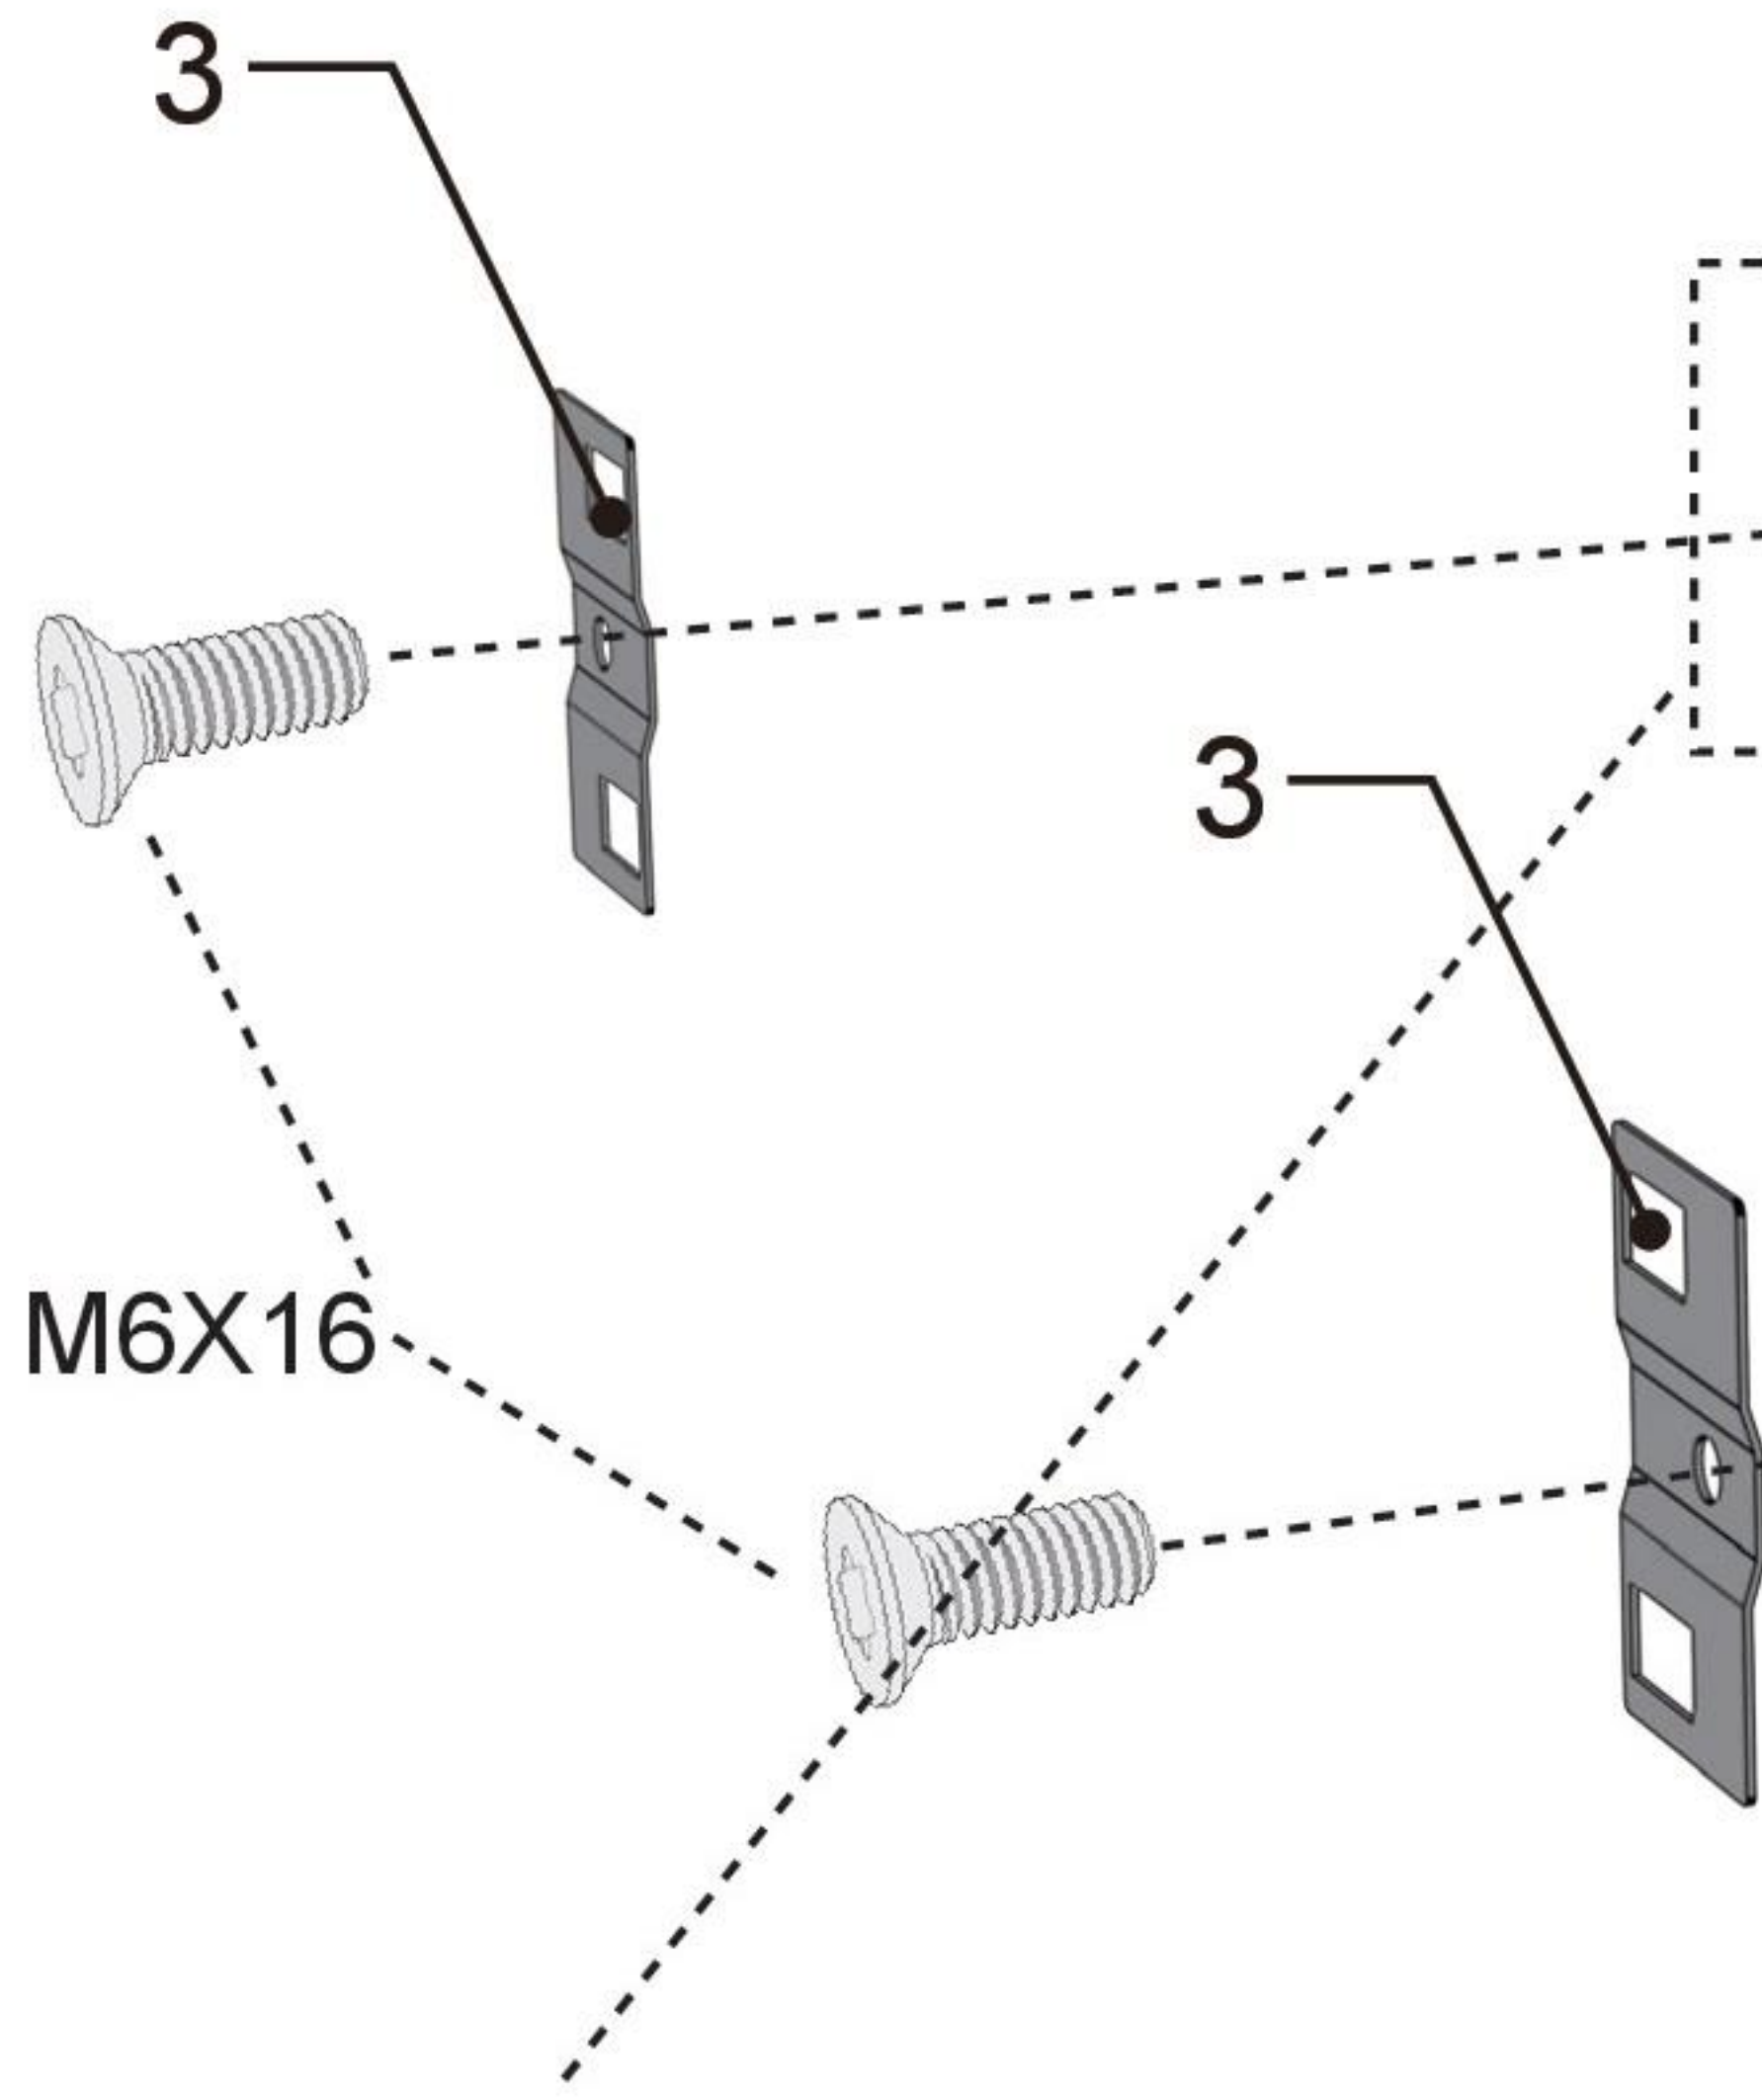

ASSEMBLY INSTRUCTIONS FOR WASTE BIN

OUTSTANDING DANISH DESIGN

cozze®

1		2pcs.	2		1pc.
---	---	-------	---	---	------

3		2pcs.	4		1pc.
	M6X16 	2pcs.		M6X40 	2pcs.
	M6X30 	2pcs.			

(Included)

1

2

M6X16

2pcs.

OPTION 1

COZZE® ELEMENT BBQ station

3

4

M6X40

2pcs.

2pcs.

COZZE® ELEMENT
tabletop and cabinet

OPTION 3

7

8

M6X30

2pcs.

OPTION 4