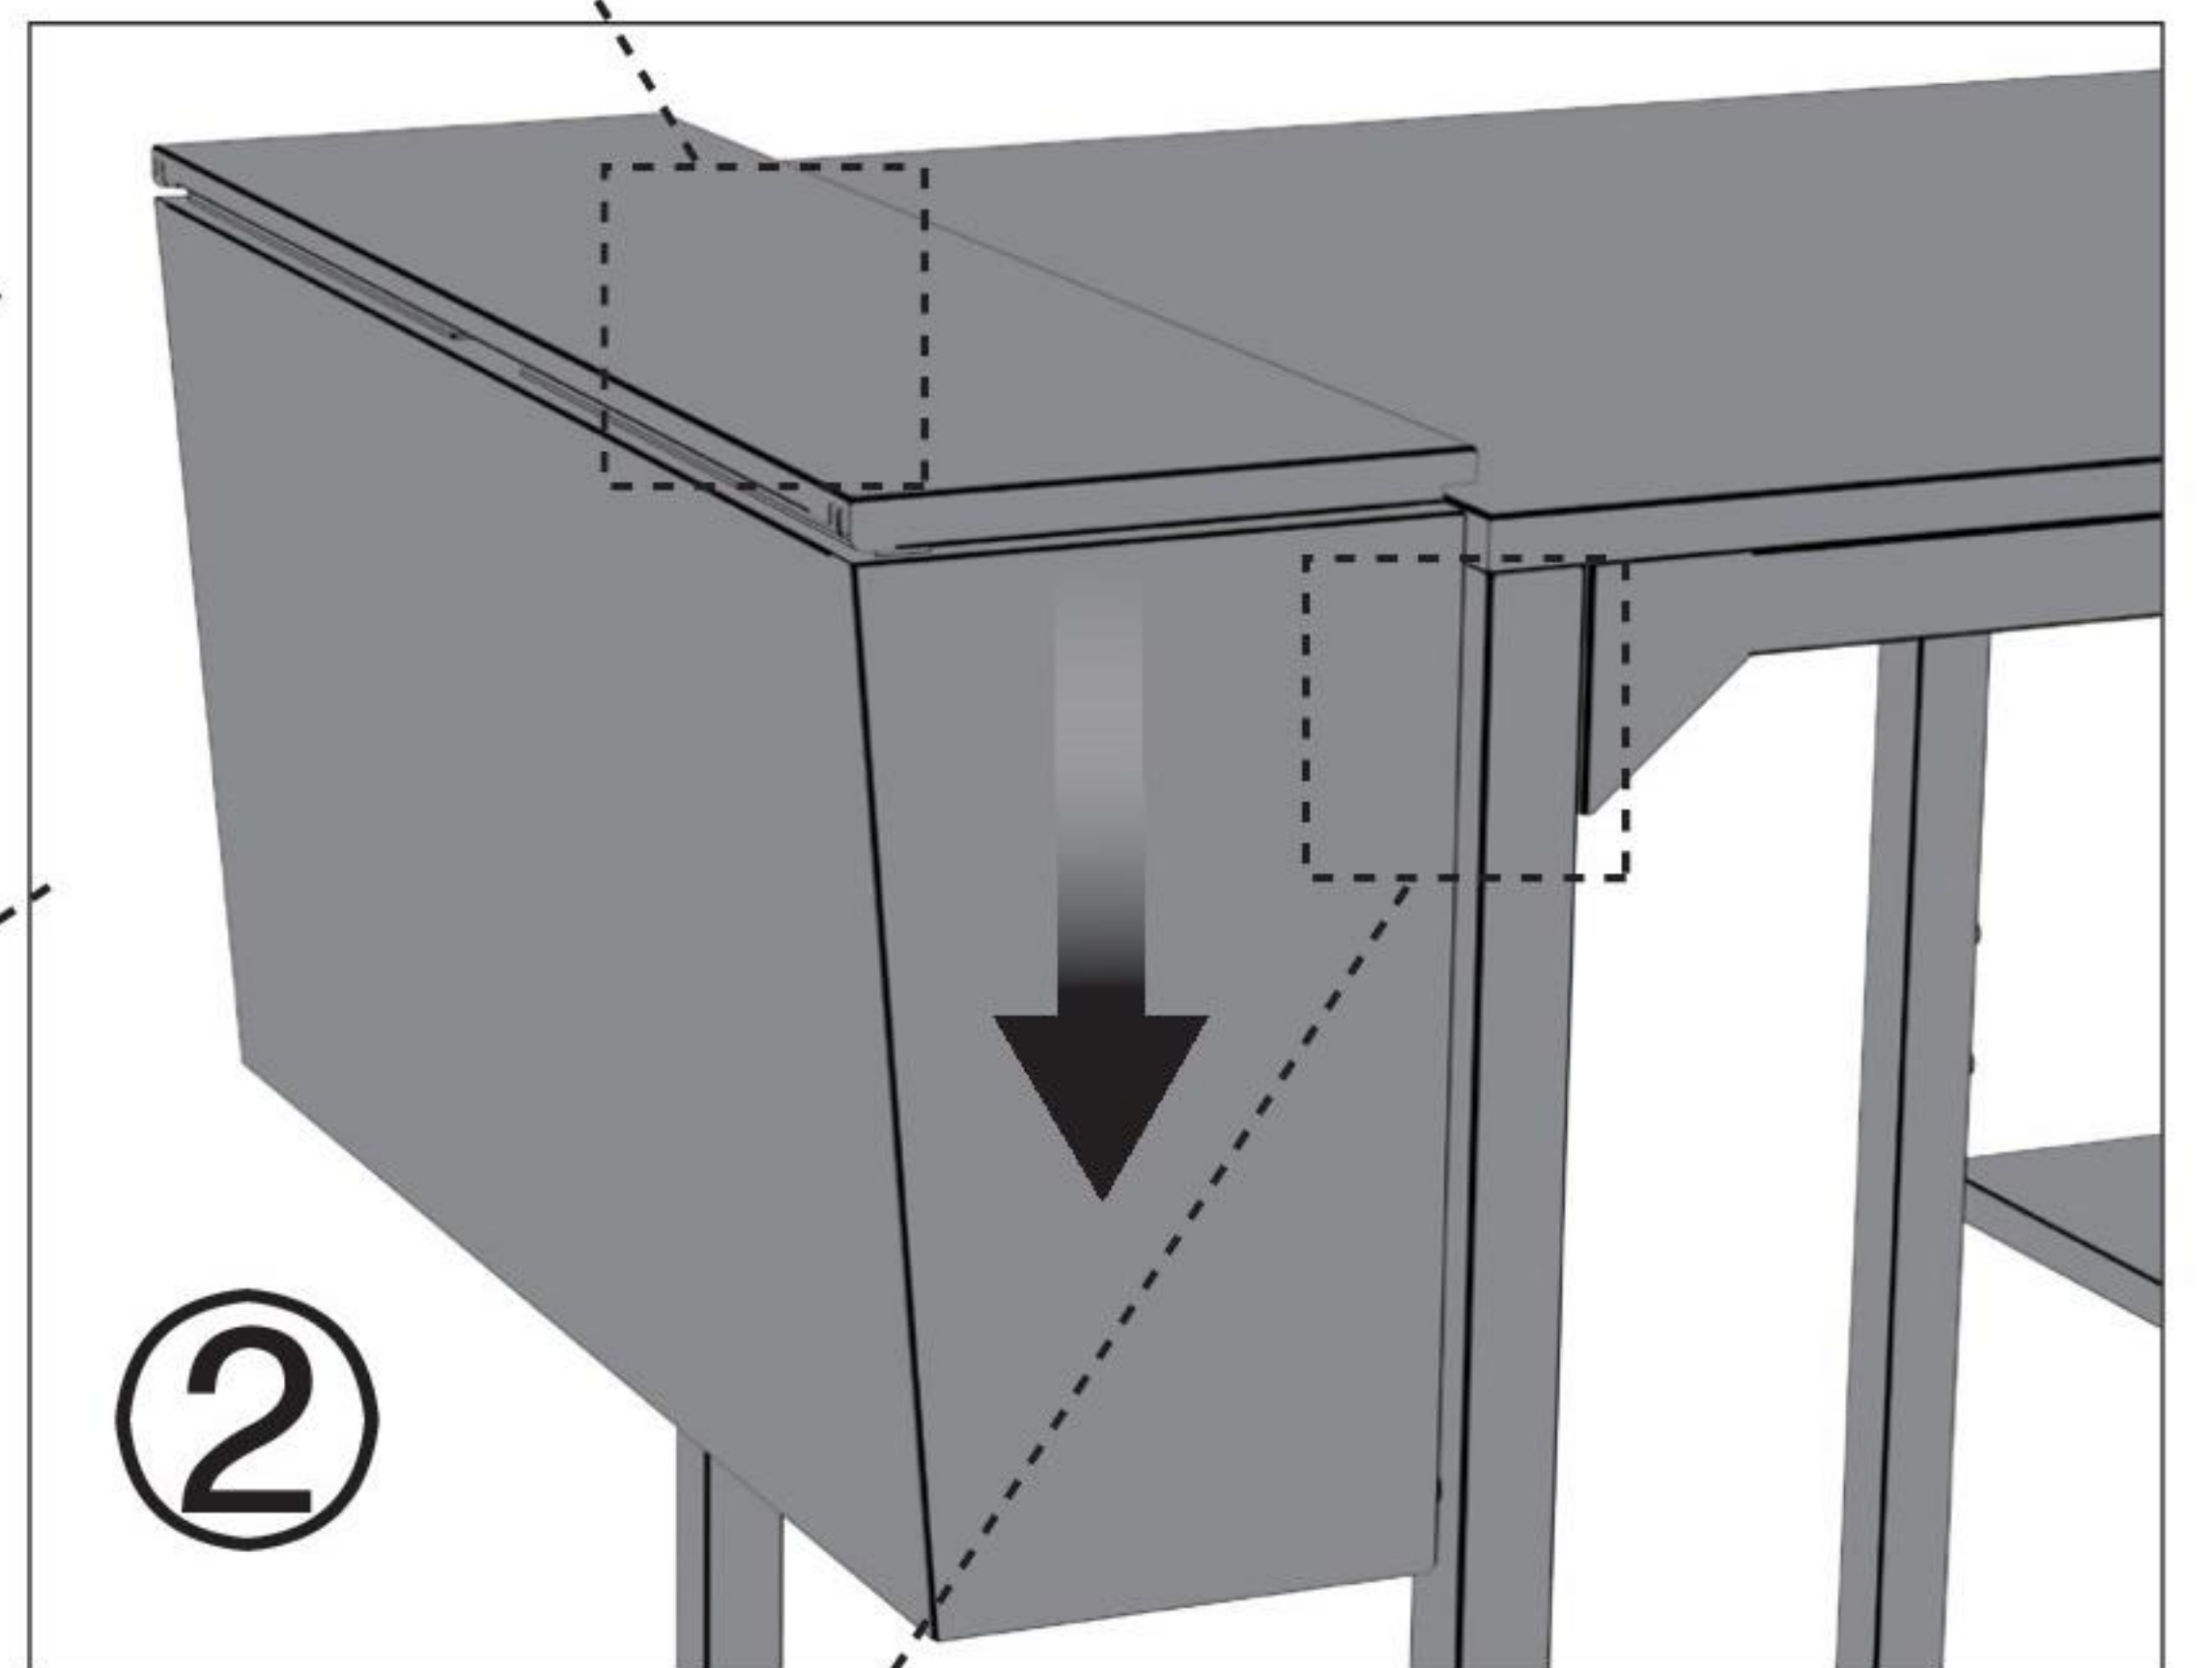

M6X16

2pcs.

OPTION 1

COZZE® ELEMENT BBQ station

3

4

M6X40

2pcs.