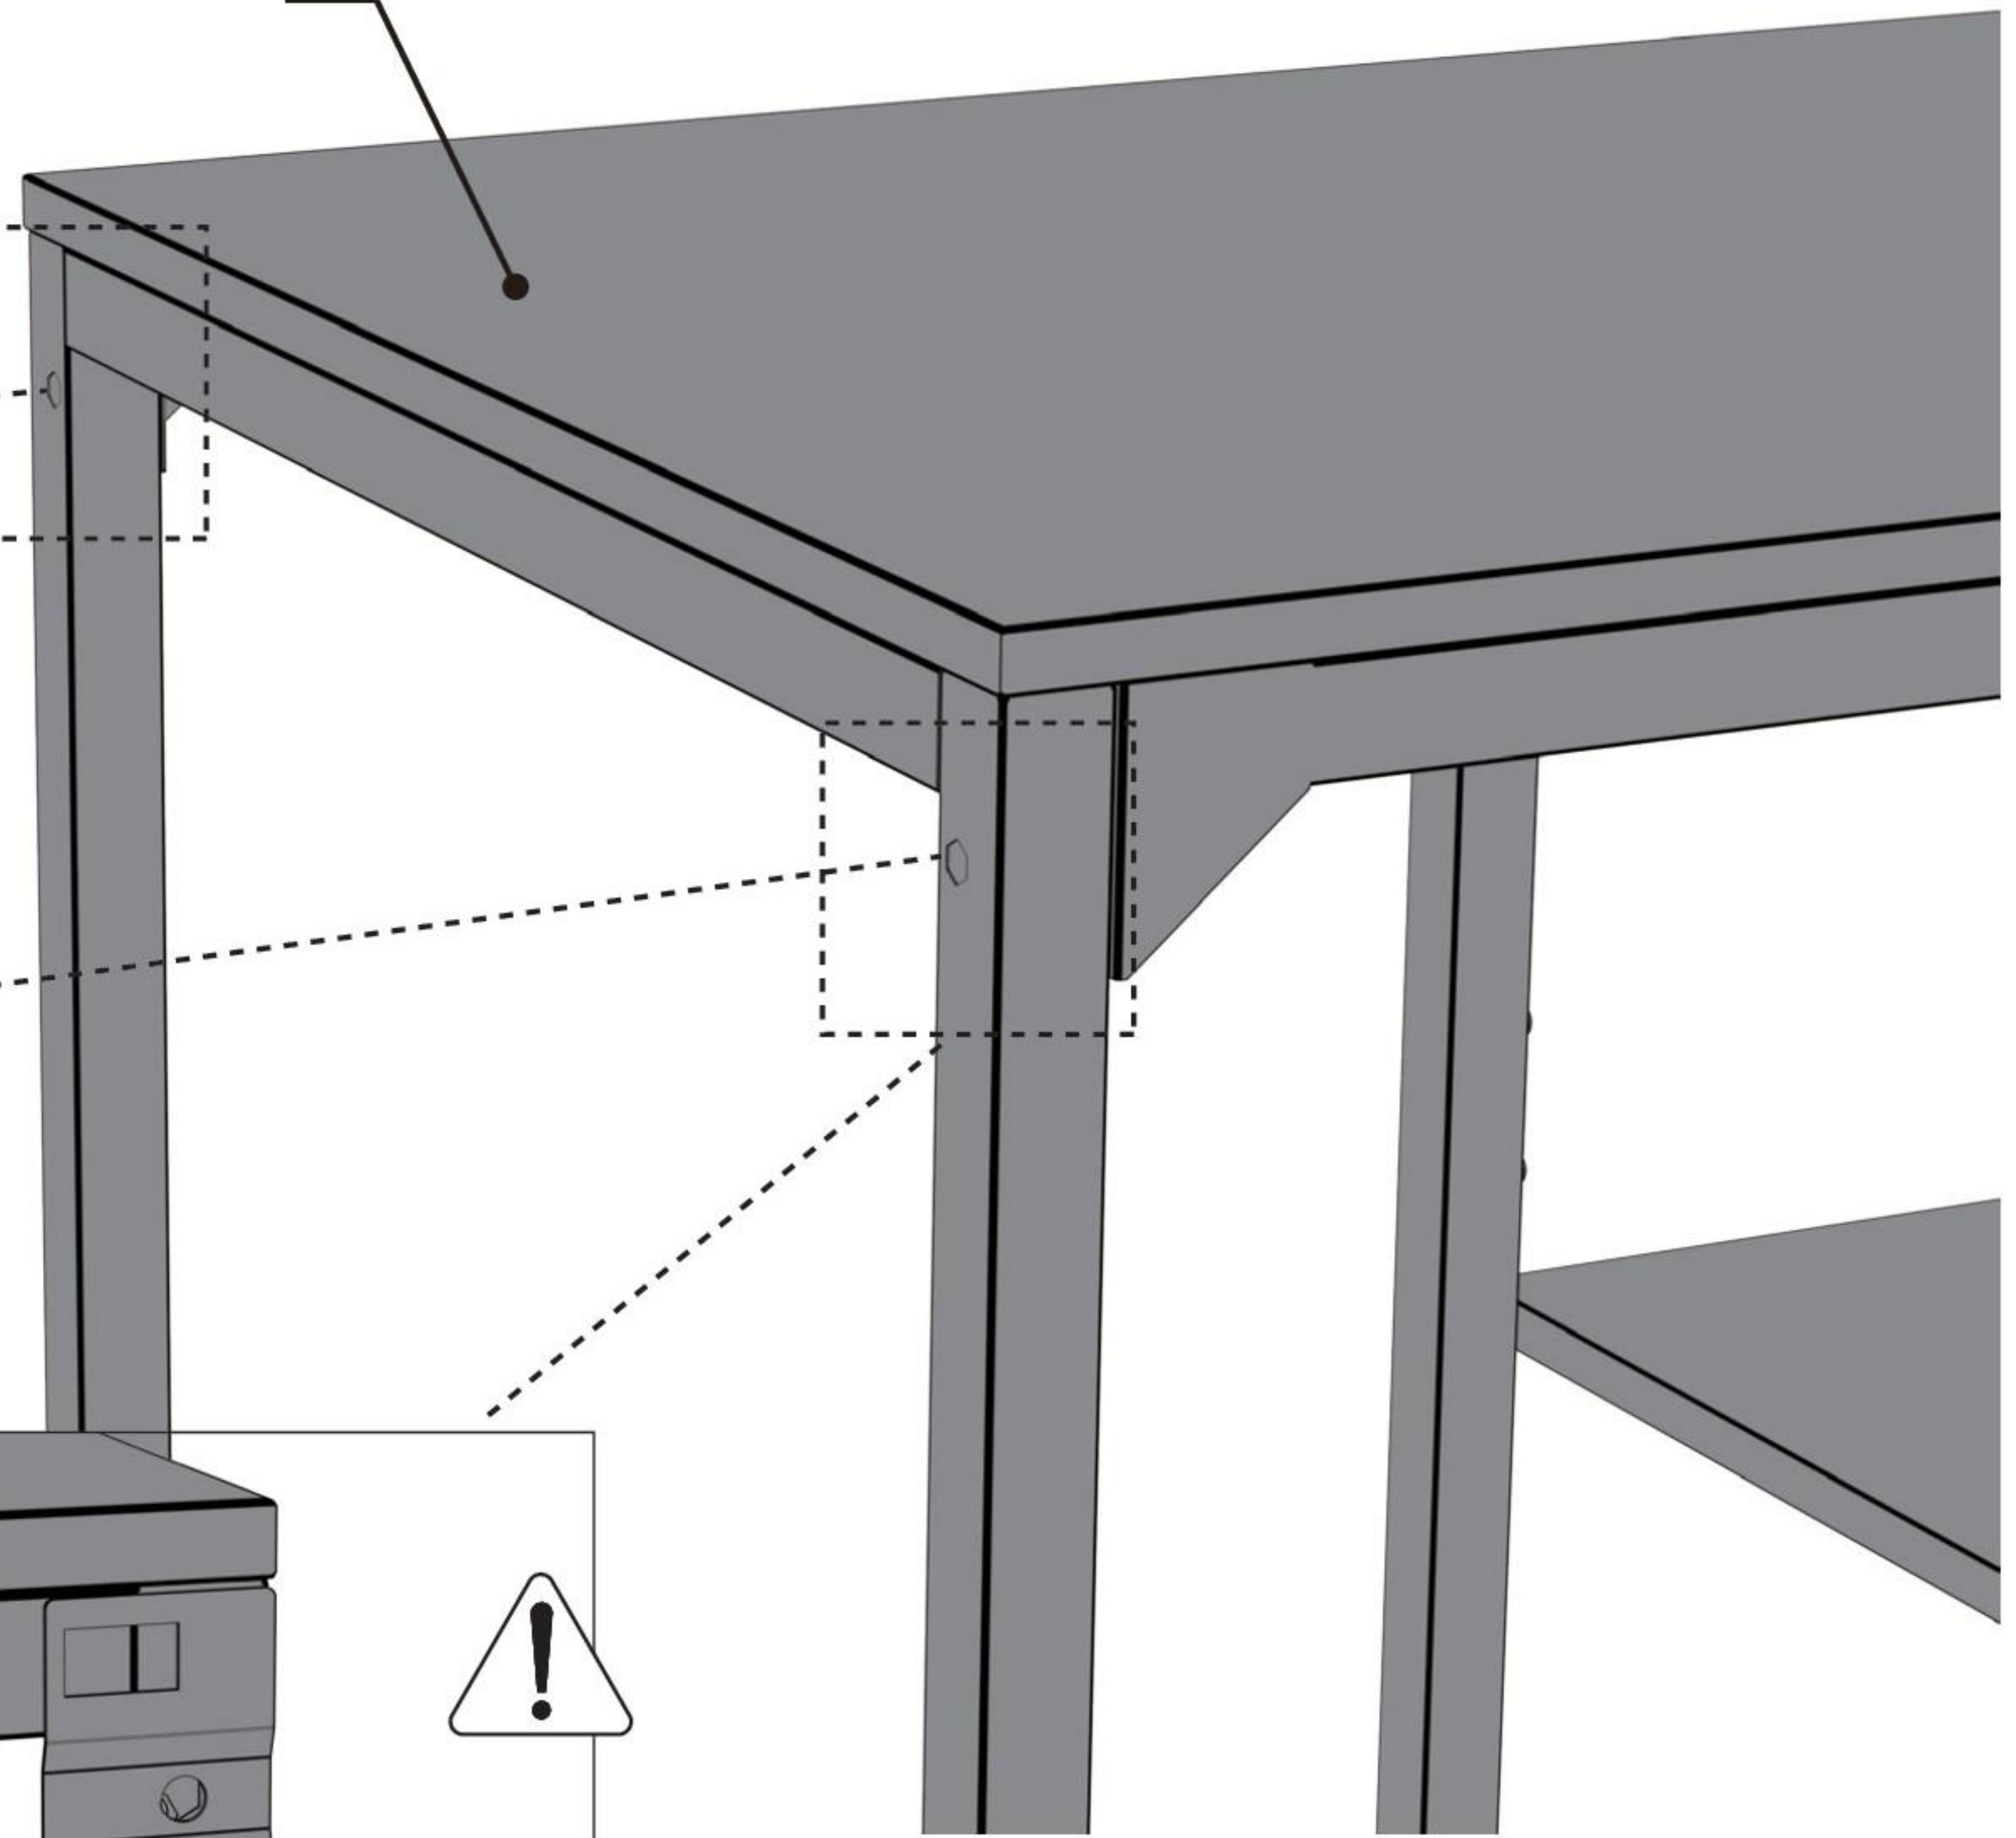

M6X16

2pcs.

OPTION 1

COZZE® ELEMENT BBQ station

3

4

M6X40

2pcs.