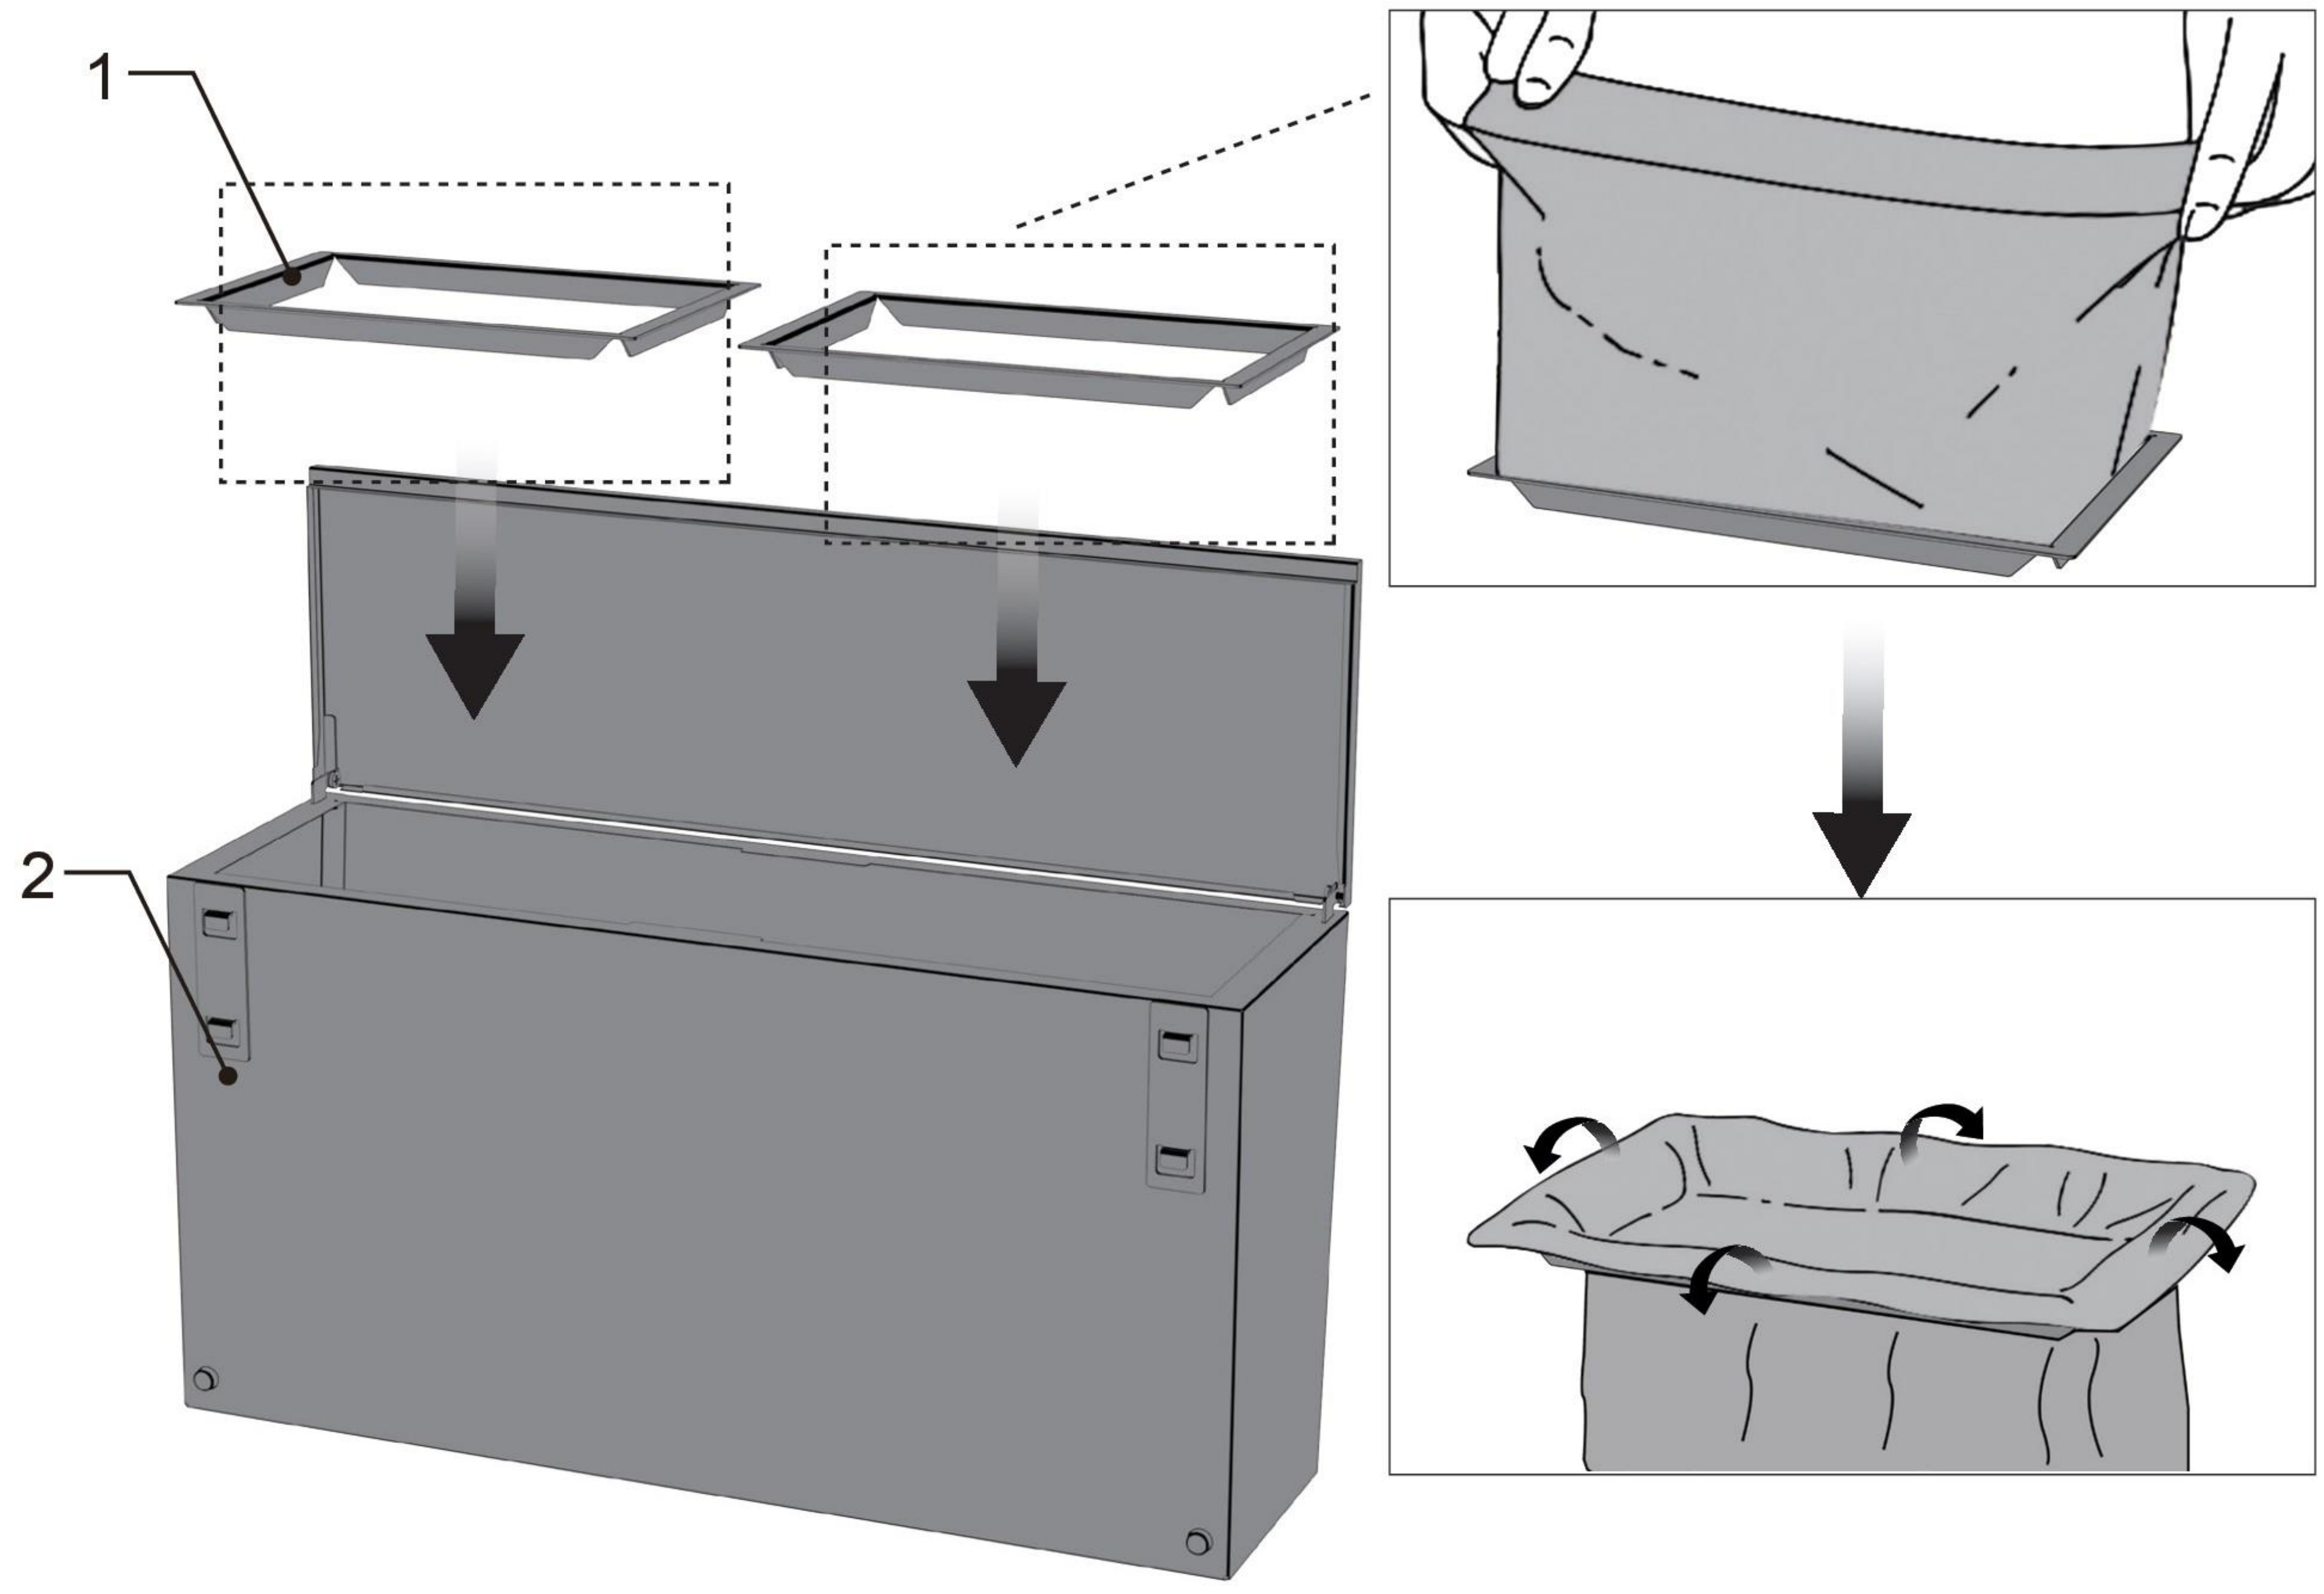

ASSEMBLY INSTRUCTIONS FOR WASTE BIN

OUTSTANDING DANISH DESIGN

cozze®

1		2pcs.	2		1pc.
---	---	-------	---	---	------

3		2pcs.	4		1pc.
	M6X16 	2pcs.		M6X40 	2pcs.
	M6X30 	2pcs.			

(Included)

1

2

M6X16

2pcs.

OPTION 1

COZZE® ELEMENT BBQ station

3

4

M6X40

2pcs.

OPTION 2

BBQ/BBQ table

5

3

M6X40

3

6

M6X30

2pcs.

COZZE® ELEMENT
tabletop and cabinet

OPTION 3

7

8

M6X30

2pcs.

OPTION 4