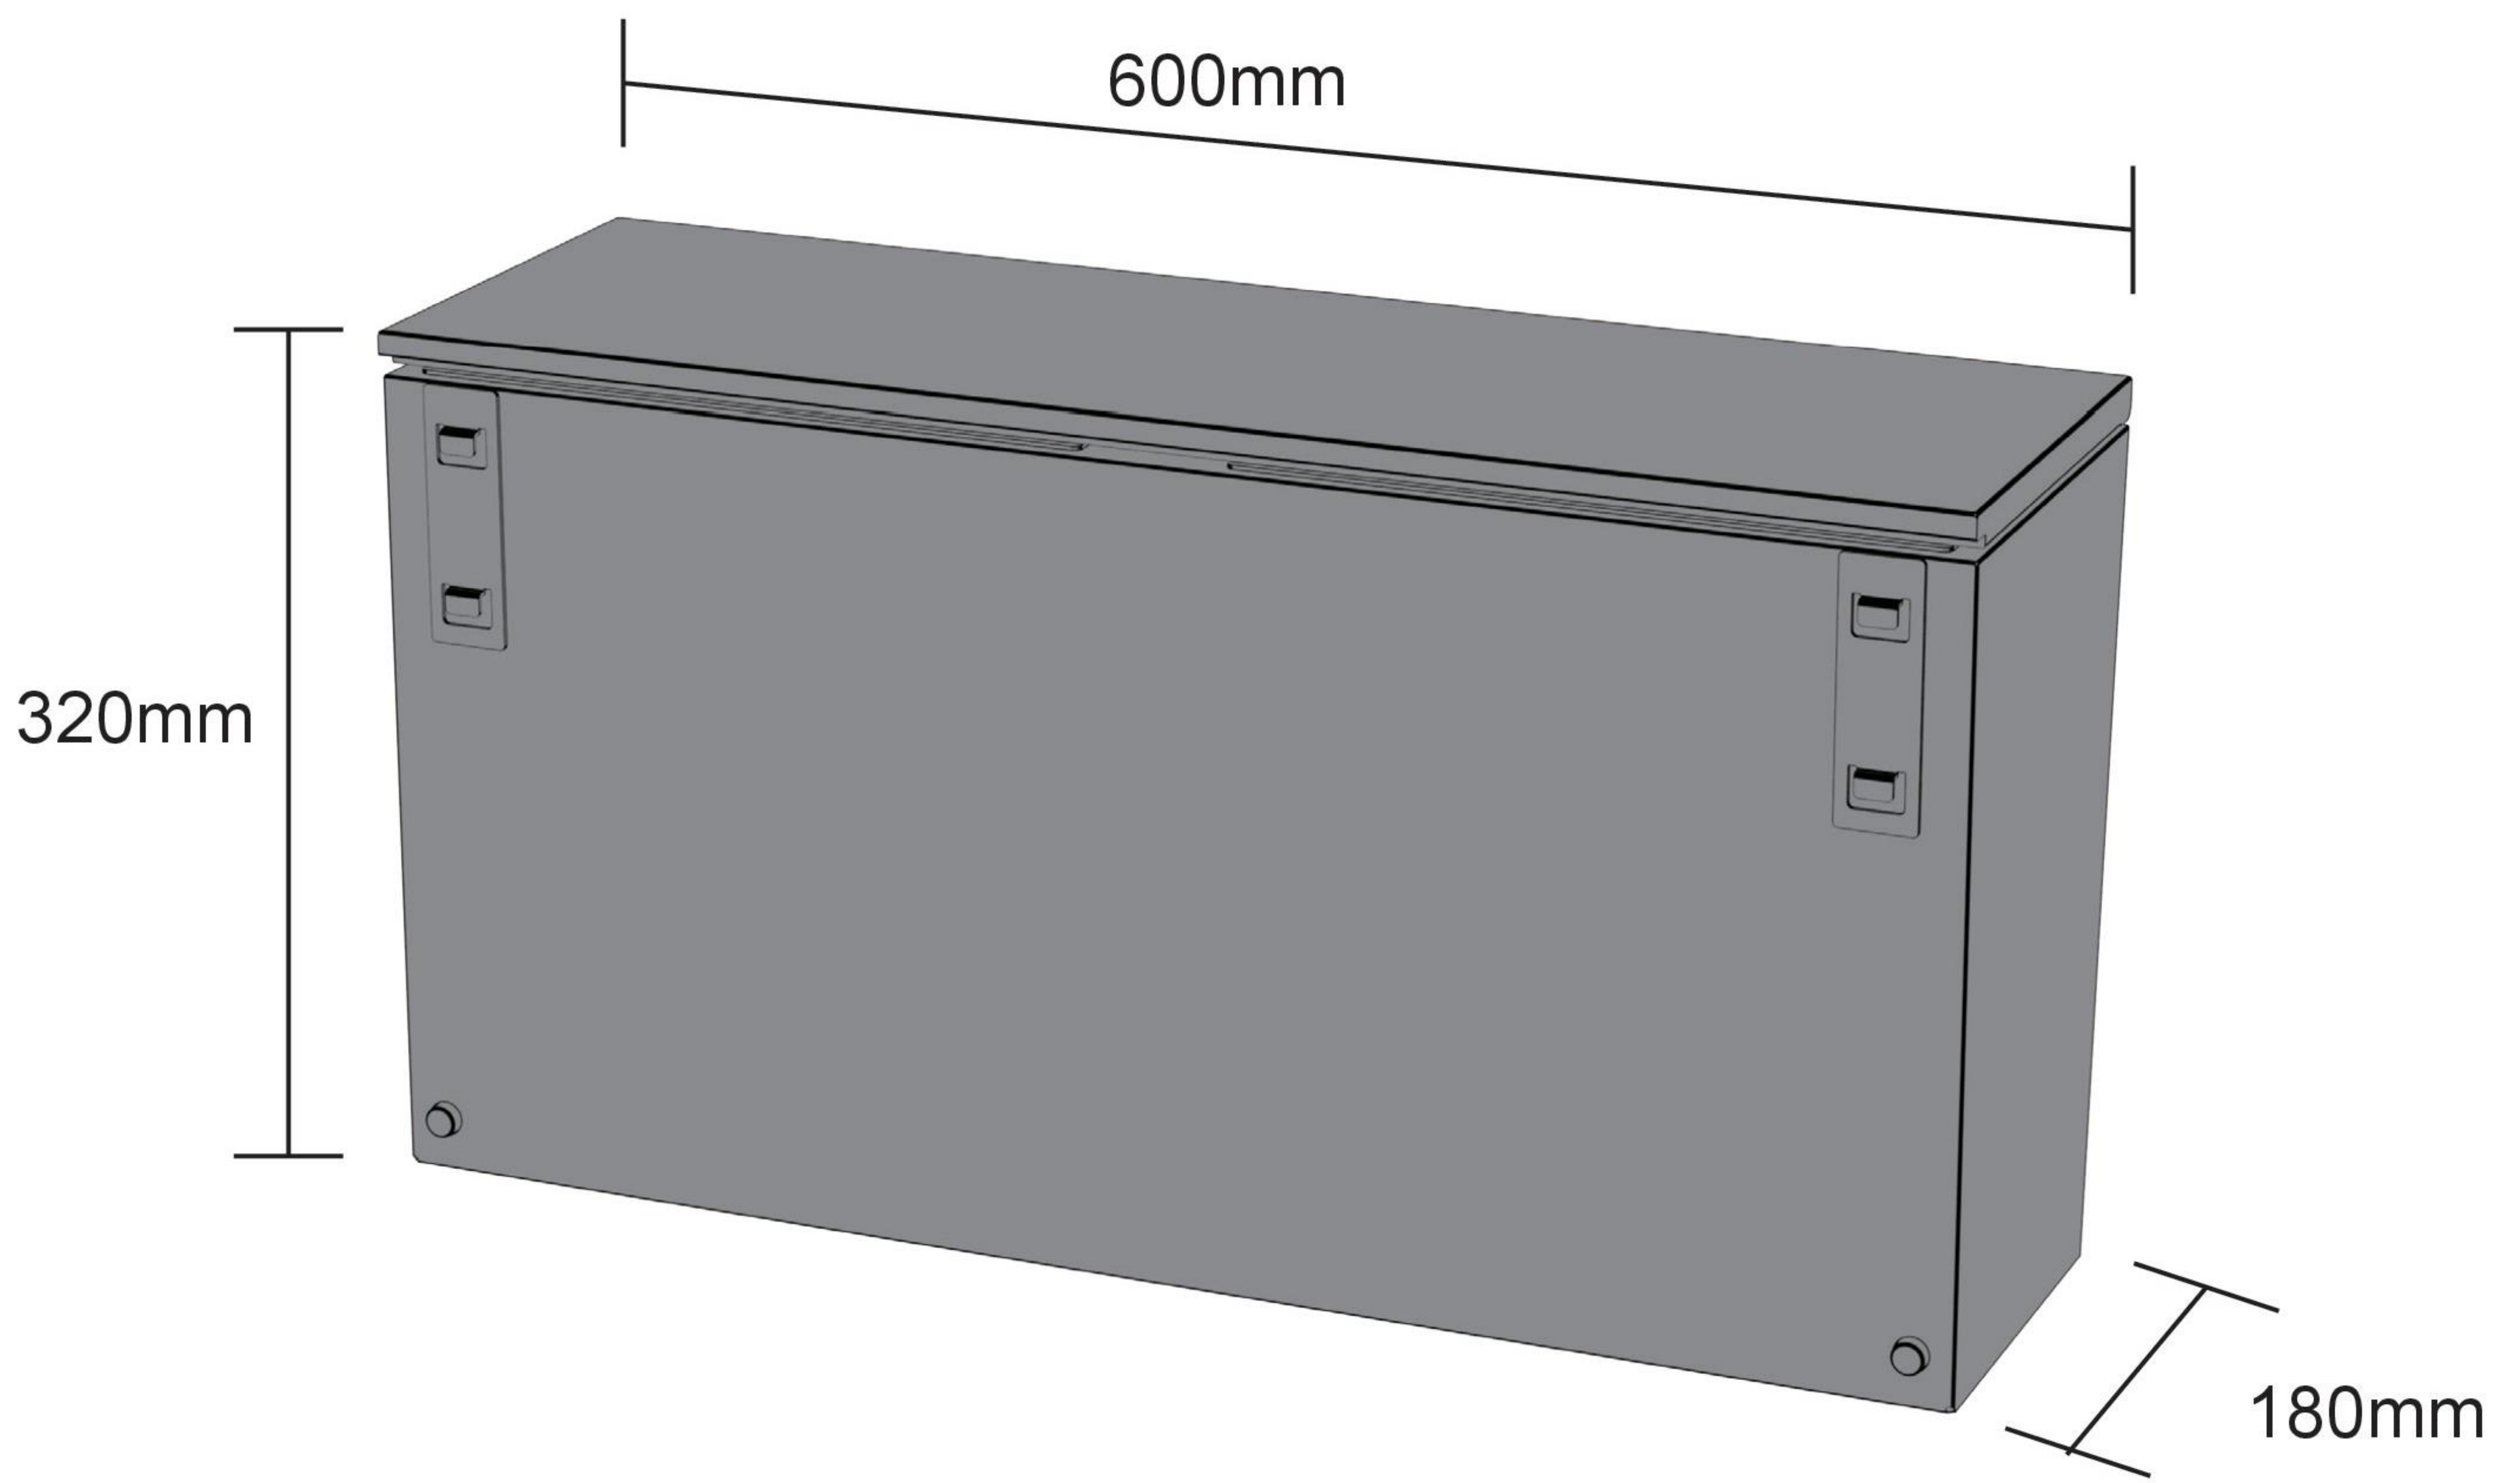

ASSEMBLY INSTRUCTIONS FOR WASTE BIN

OUTSTANDING DANISH DESIGN

cozze®

1		2pcs.	2		1pc.
---	---	-------	---	---	------

3		2pcs.	4		1pc.
	M6X16 	2pcs.		M6X40 	2pcs.
	M6X30 	2pcs.			

(Included)

1

2

M6X16

2pcs.

OPTION 1

COZZE® ELEMENT BBQ station

3

4

M6X40

2pcs.

OPTION 2

BBQ/BBQ table

5

3

M6X40

3

6

M6X30

2pcs.

COZZE® ELEMENT
tabletop and cabinet

OPTION 3

7

8

M6X30

2pcs.

OPTION 4