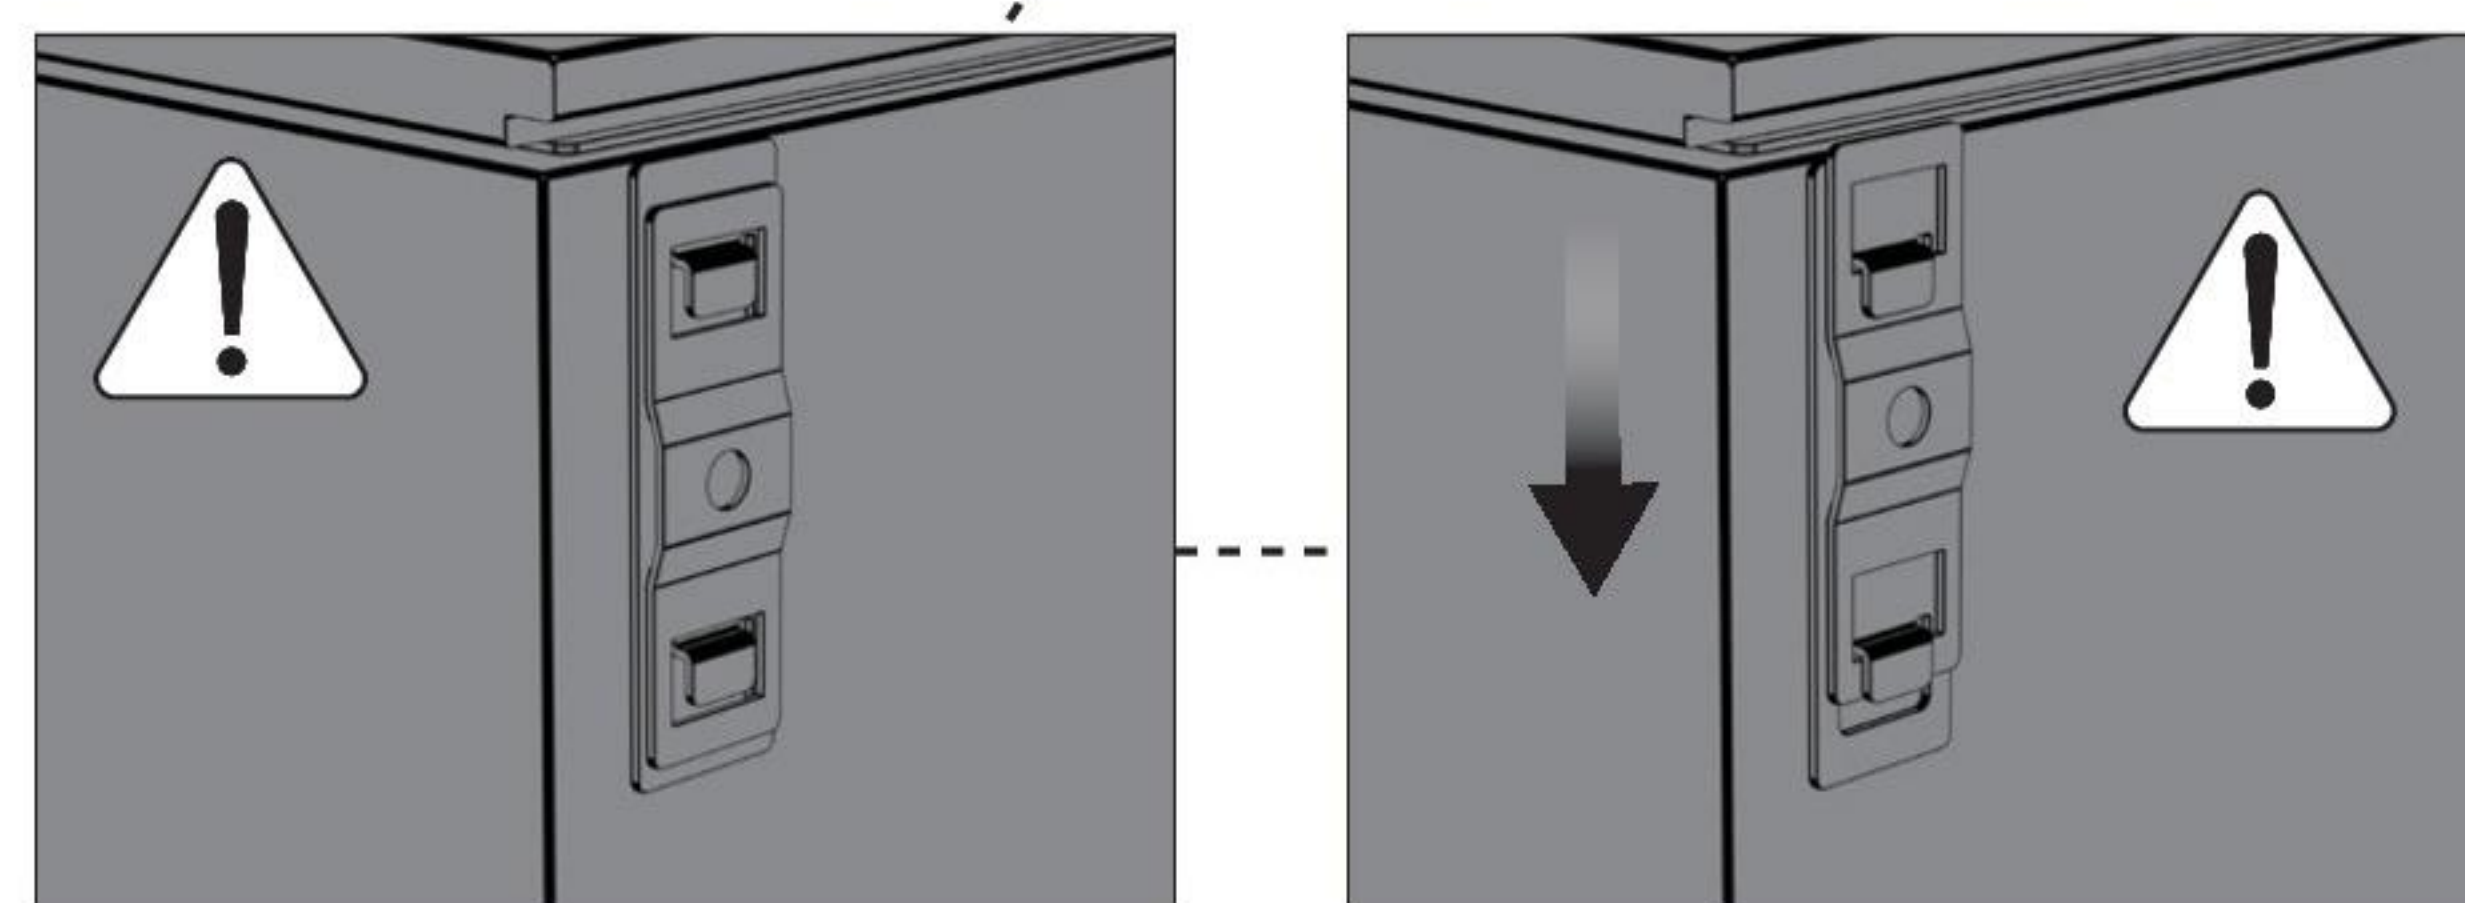

2pcs.

COZZE® ELEMENT
tabletop and cabinet

OPTION 3

7

8

M6X30

2pcs.

OPTION 4