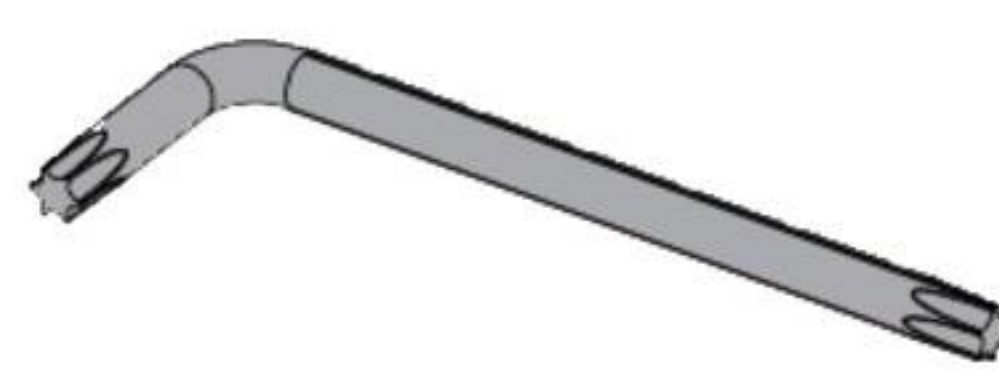

ASSEMBLY INSTRUCTIONS FOR PIZZA OVEN STAND

cozze®

| | | | | | |
|---|---|-------|---|--|--------|
| 1 |  | 1pc. | 3 |  | 2pcs. |
| 2 |  | 2pcs. | B | M6X12  | 12pcs. |

(Included)

| | | |
|---|---|-------|
| | M6X12 | |
| B |  | 8pcs. |