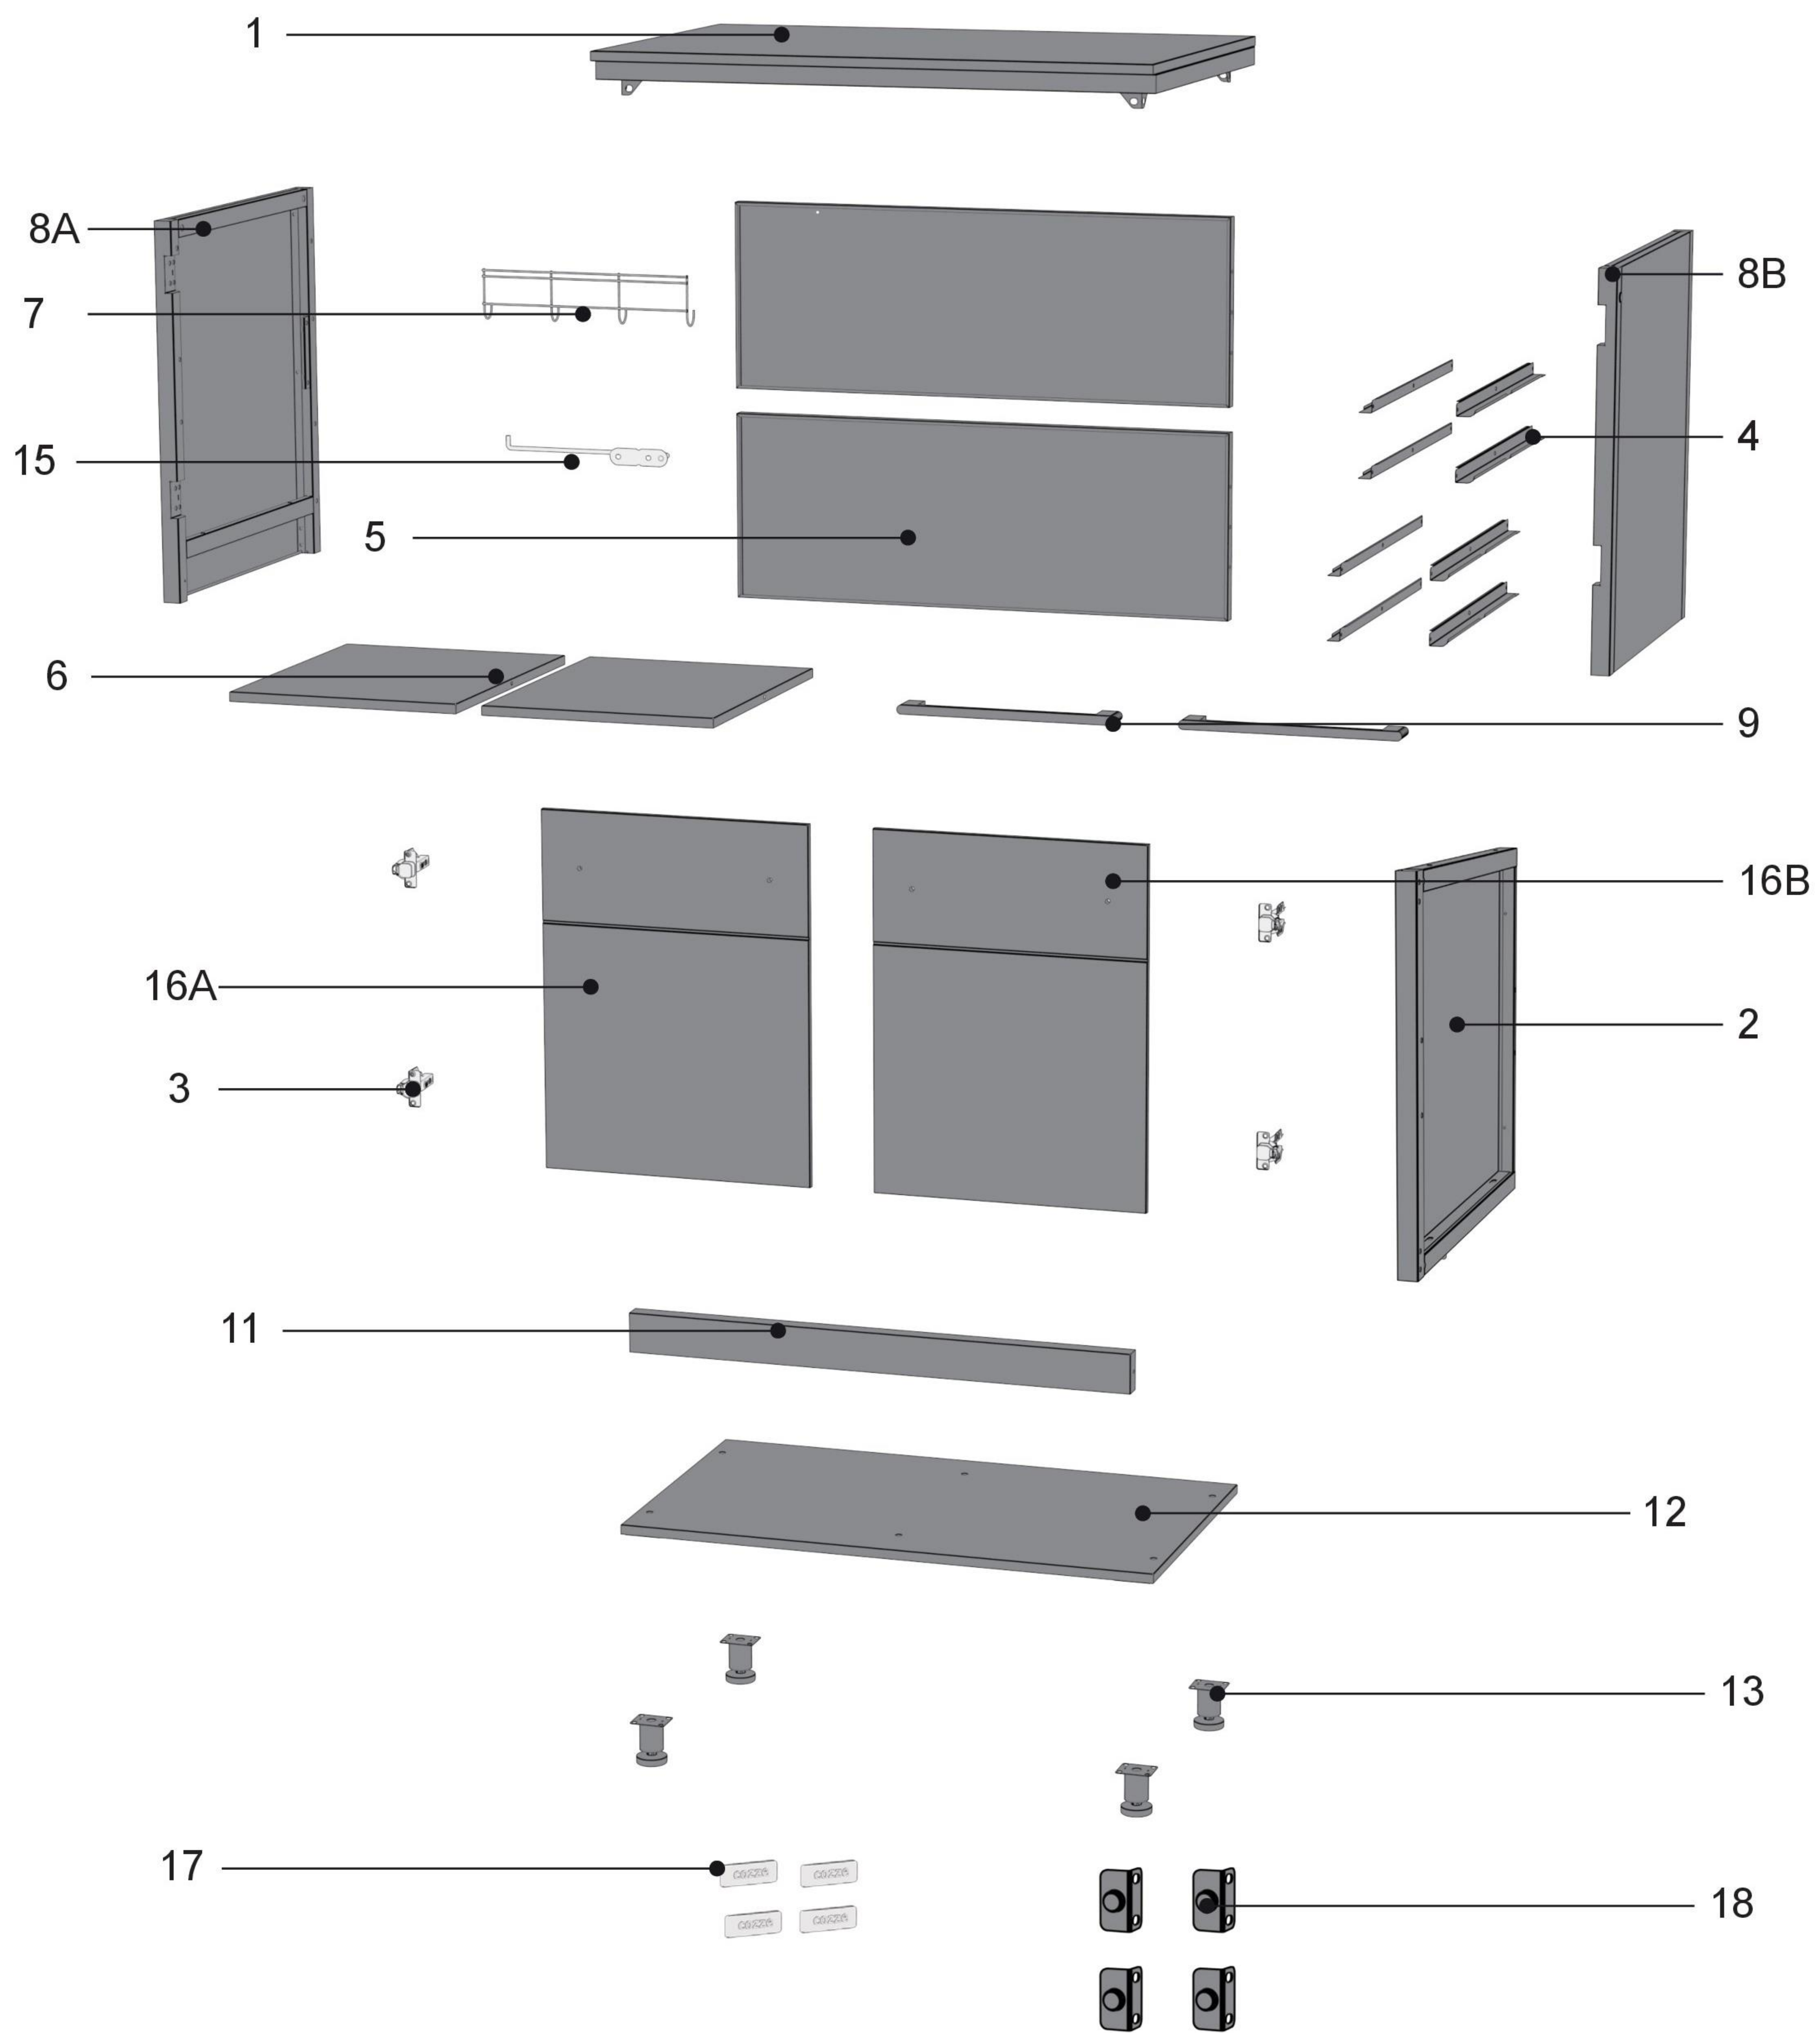

ASSEMBLY INSTRUCTIONS FOR OUTDOOR KITCHEN *Elements* BARBECUING

FIND A VIDEO ON HOW TO
ASSEMBLE THE OUTDOOR KITCHEN AT
COZZEBBQ.COM/ASSEMBLY

cozze[®]

1	independent unit, tabletop 	1pc.	7		1pc.
2		1pc.	8A		1pc.
3		4pcs.	8B		1pc.
4		8pcs.	9		2pcs.
5		2pcs.	11		1pc.
6		2pcs.	12		1pc.

13		4pcs.	16B	Right 	1pc.
15		1pc.	17		4pcs.
16A	Left 	1pc.	18		4pcs.

A	M6X12 	16pcs.	F	M4X8 	32pcs.
B	M6X40 	8pcs.	J	M6X12-SS 	4pcs.
C	ST4.2X10 	5pcs.	L	M4X12-SS 	26pcs.
K	$\phi 13 * \phi 4.5$ 	2pcs.	D	$\phi 16 * \phi 6.5$ 	4pcs.
I	M4X30 	4pcs.			

I	M4X30 	2pcs.	K 	2pcs.
---	--	-------	--	-------

13

L	M4X12-SS 	4pcs.
---	---	-------

14

L	M4X12-SS 	8pcs.
---	---	-------

I	M4X30 	2pcs.	L	M4X12-SS 	2pcs.
---	--	-------	---	---	-------

	M4X12-SS	
L		4pcs.